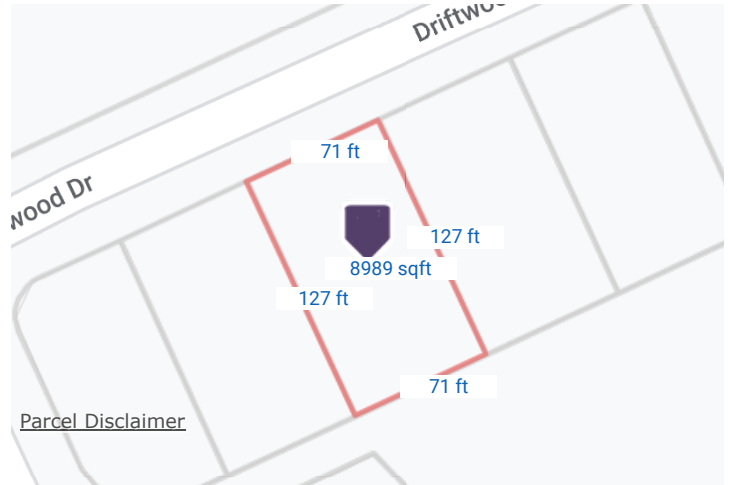

Private Road 640 Driftwood, Matagorda, TX 77457 Matagorda County

Sold 10/19/2020

Parcel Map

Map data ©2022 Imagery ©2022, Maxar Technologies, Texas General Land Office, USDA/FPAC/GEO

Parcel Disclaimer
50 ft Map data ©2022 Google