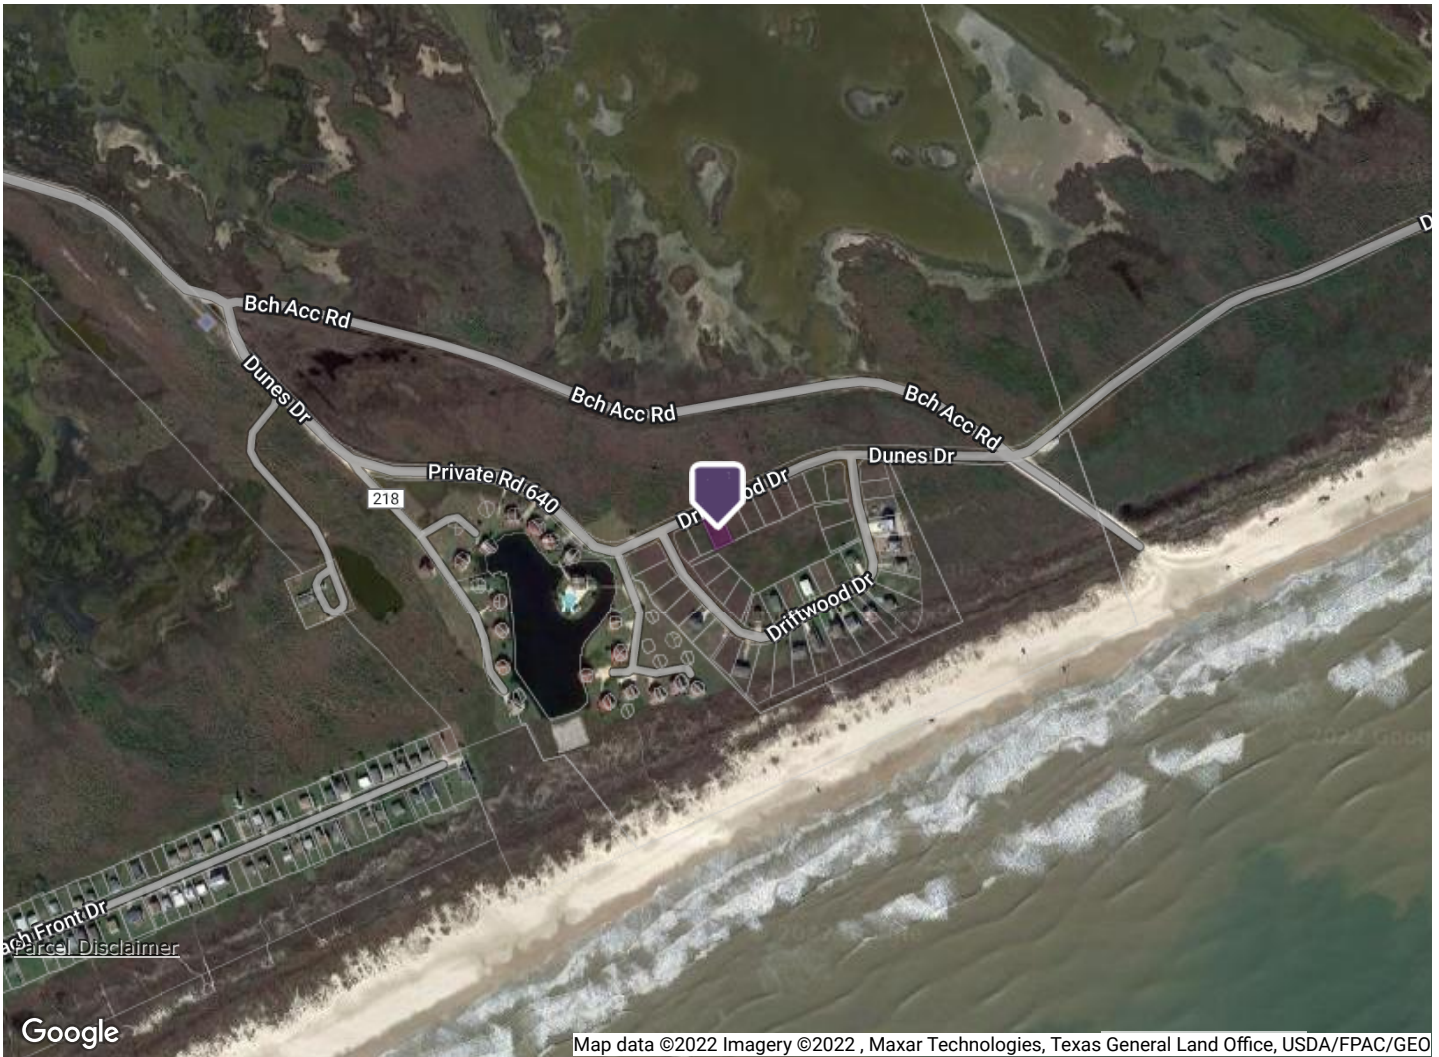

Private Road 640 Driftwood, Matagorda, TX 77457 Matagorda County

Sold 10/19/2020

Parcel Map

Map data ©2022 Imagery ©2022, Maxar Technologies, Texas General Land Office, USDA/FPAC/GEO

Parcel Disclaimer
50 ft Map data ©2022 Google