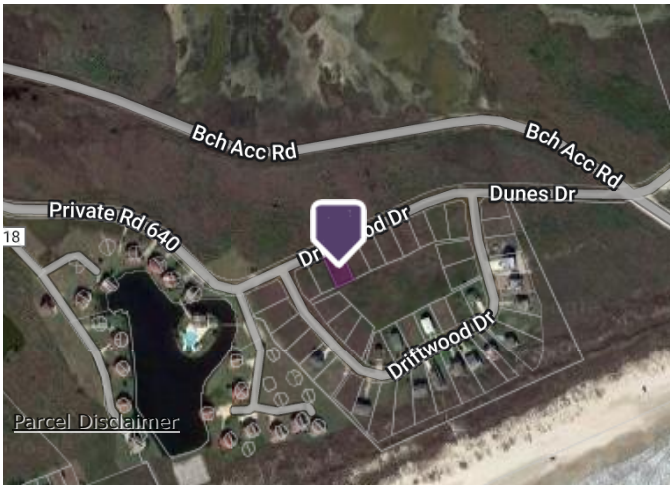

Private Road 640 Driftwood, Matagorda, TX 77457 Matagorda County

Sold 10/19/2020

Parcel Map

Map data ©2022 Imagery ©2022, Maxar Technologies, Texas General Land Office, USDA/FPAC/GEO

Parcel Disclaimer
50 ft Map data ©2022 Google