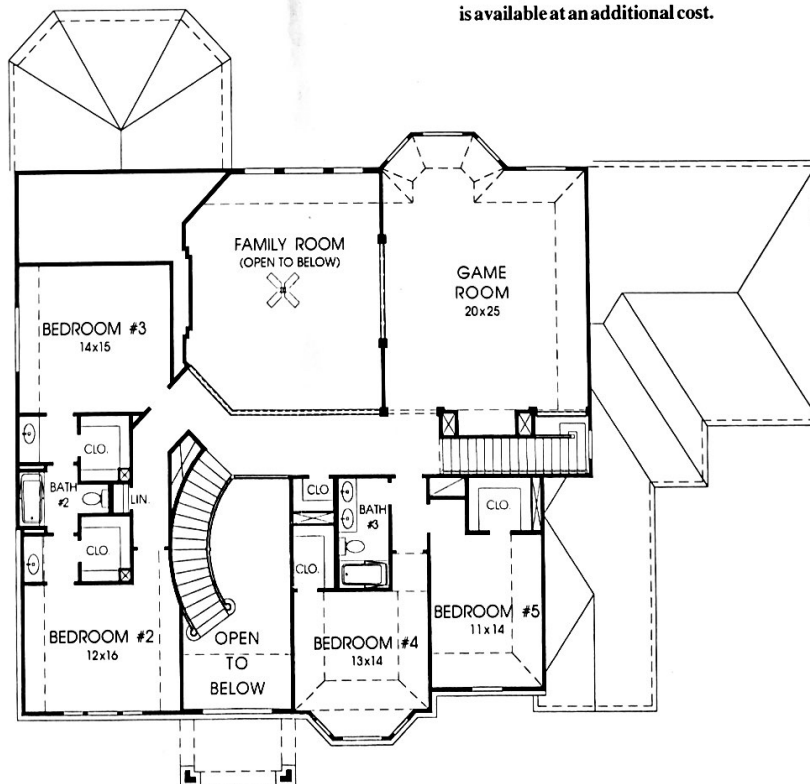

Note: The Option shown on this brochure is available at an additional cost.