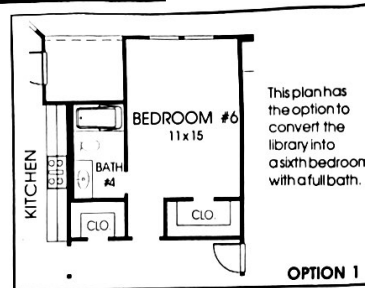

DESIGNS

Plan 5219

This home contains approximately 5,219 square feet and includes five bedrooms and three and a half baths.