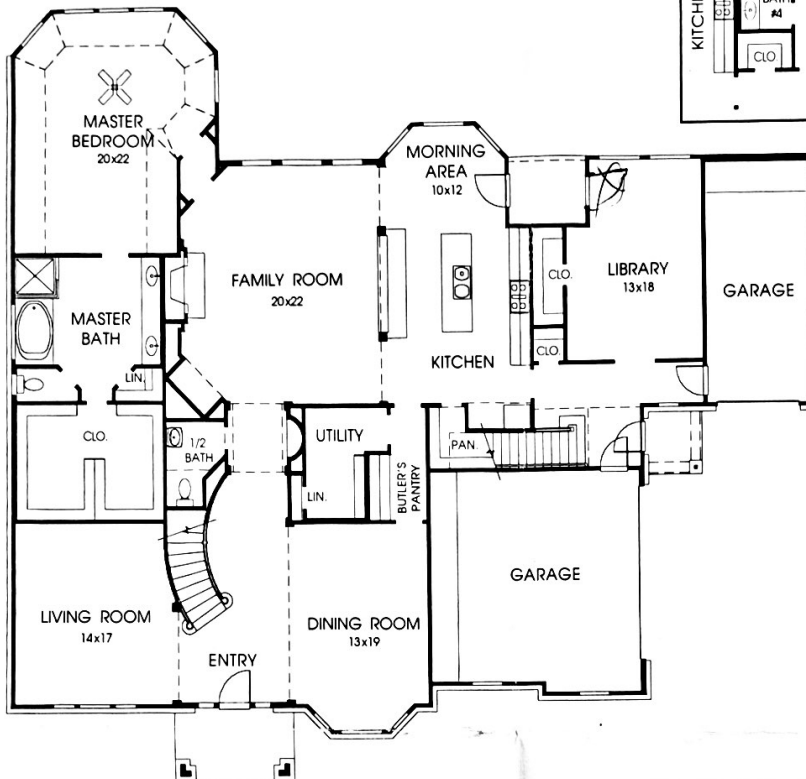

DESIGNS

Plan 5219

This home contains approximately 5,219 square feet and includes five bedrooms and three and a half baths.