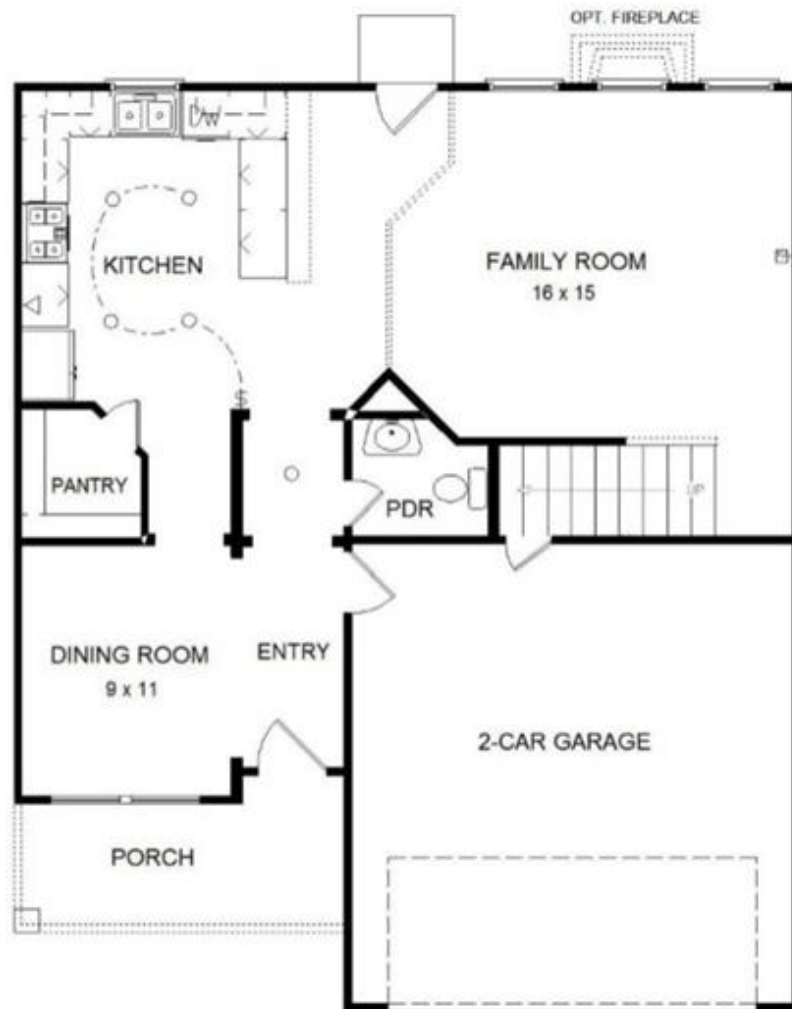

LAKERIDGE BUILDERS

PLAN 262

2126 SF

(front window size and placement varies per elevation)