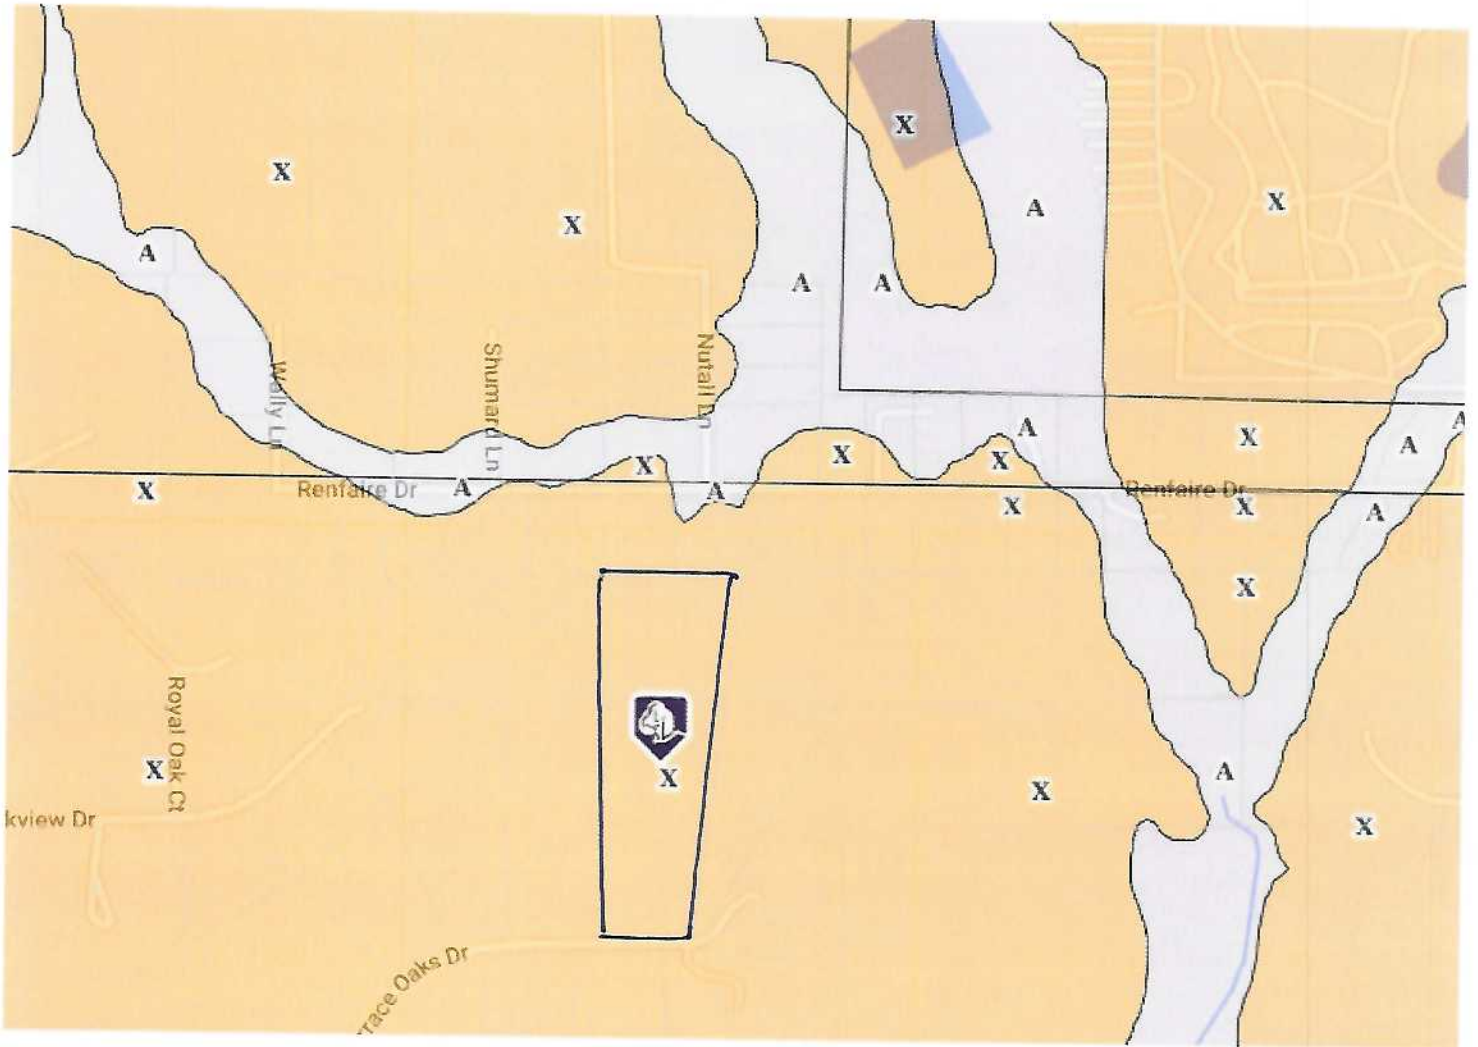

Ctrl-click any shaded area for layer details.

NO FLOOD PLAIN

Coastal 100-Year Floodway Coastal 100-year Floodplain 100-year Floodway 100-year Flood

Parcel Disclaimer 500-year Floodplain incl. levee protected area Out of Special Flood Hazard Area

Ruler Legend X A

Map

Google Street View

Ctrl-click any shaded area for layer details.

Renfaire Dr

Renfaire Dr

Renfaire Dr

Renfaire Dr

Terrace Oaks Dr

Terrace Oaks Dr

Parcel Disclaimer

Ruler
Legend

200 ft

Map data ©2022 Google