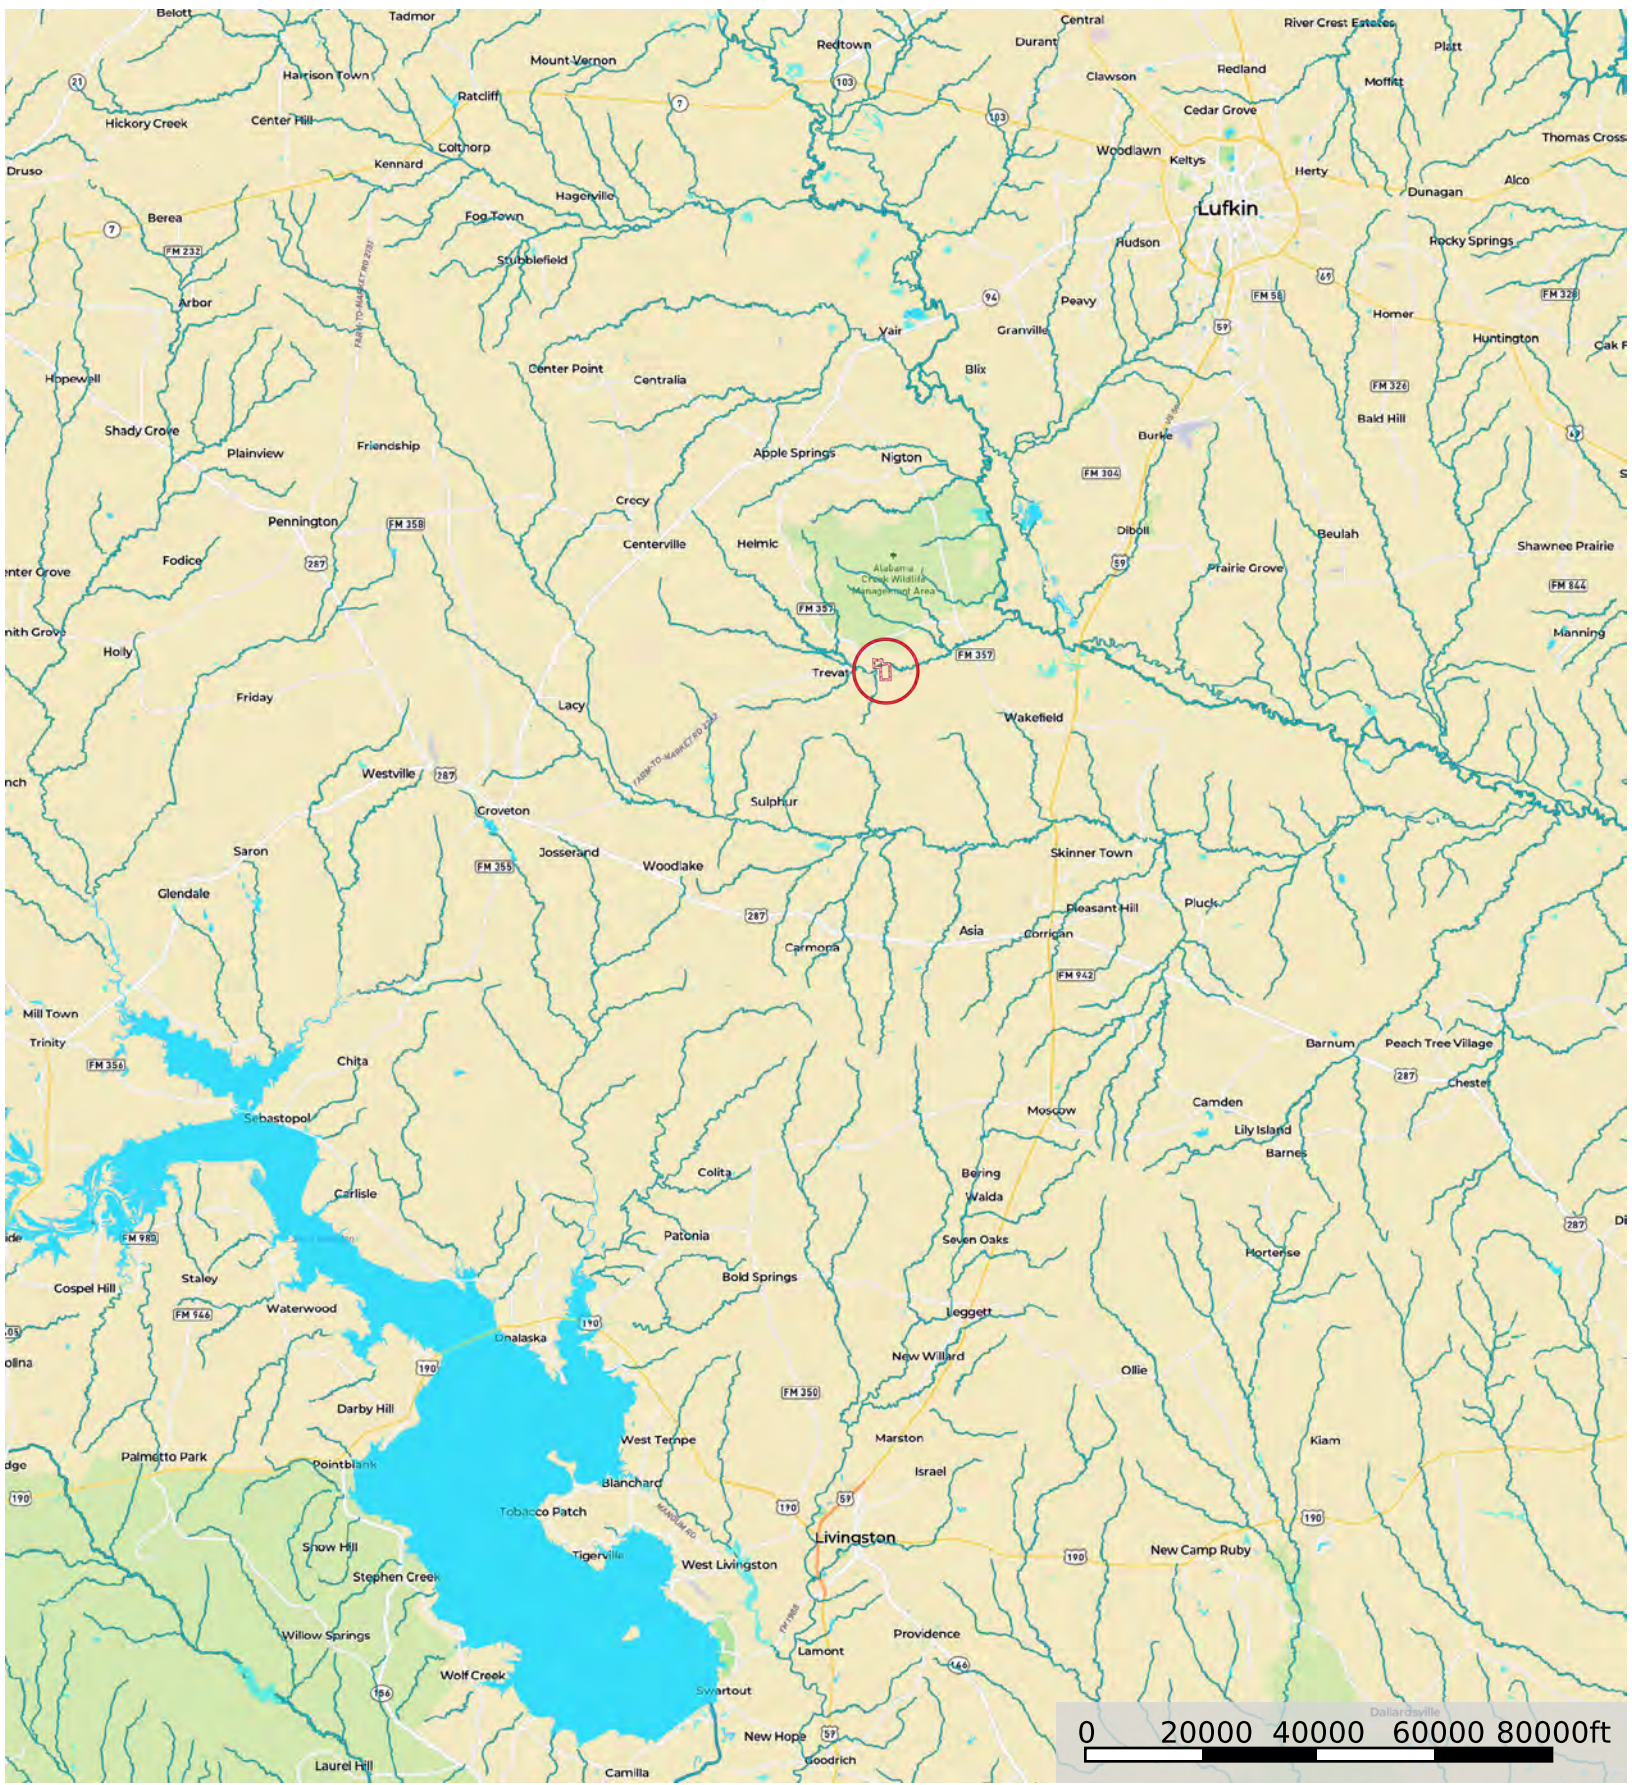

Riley Property

Trinity County, Texas, 141.755 AC +/-

- Boundary
- Pivot
- Stream, Intermittent
- River/Creek
- Water Body