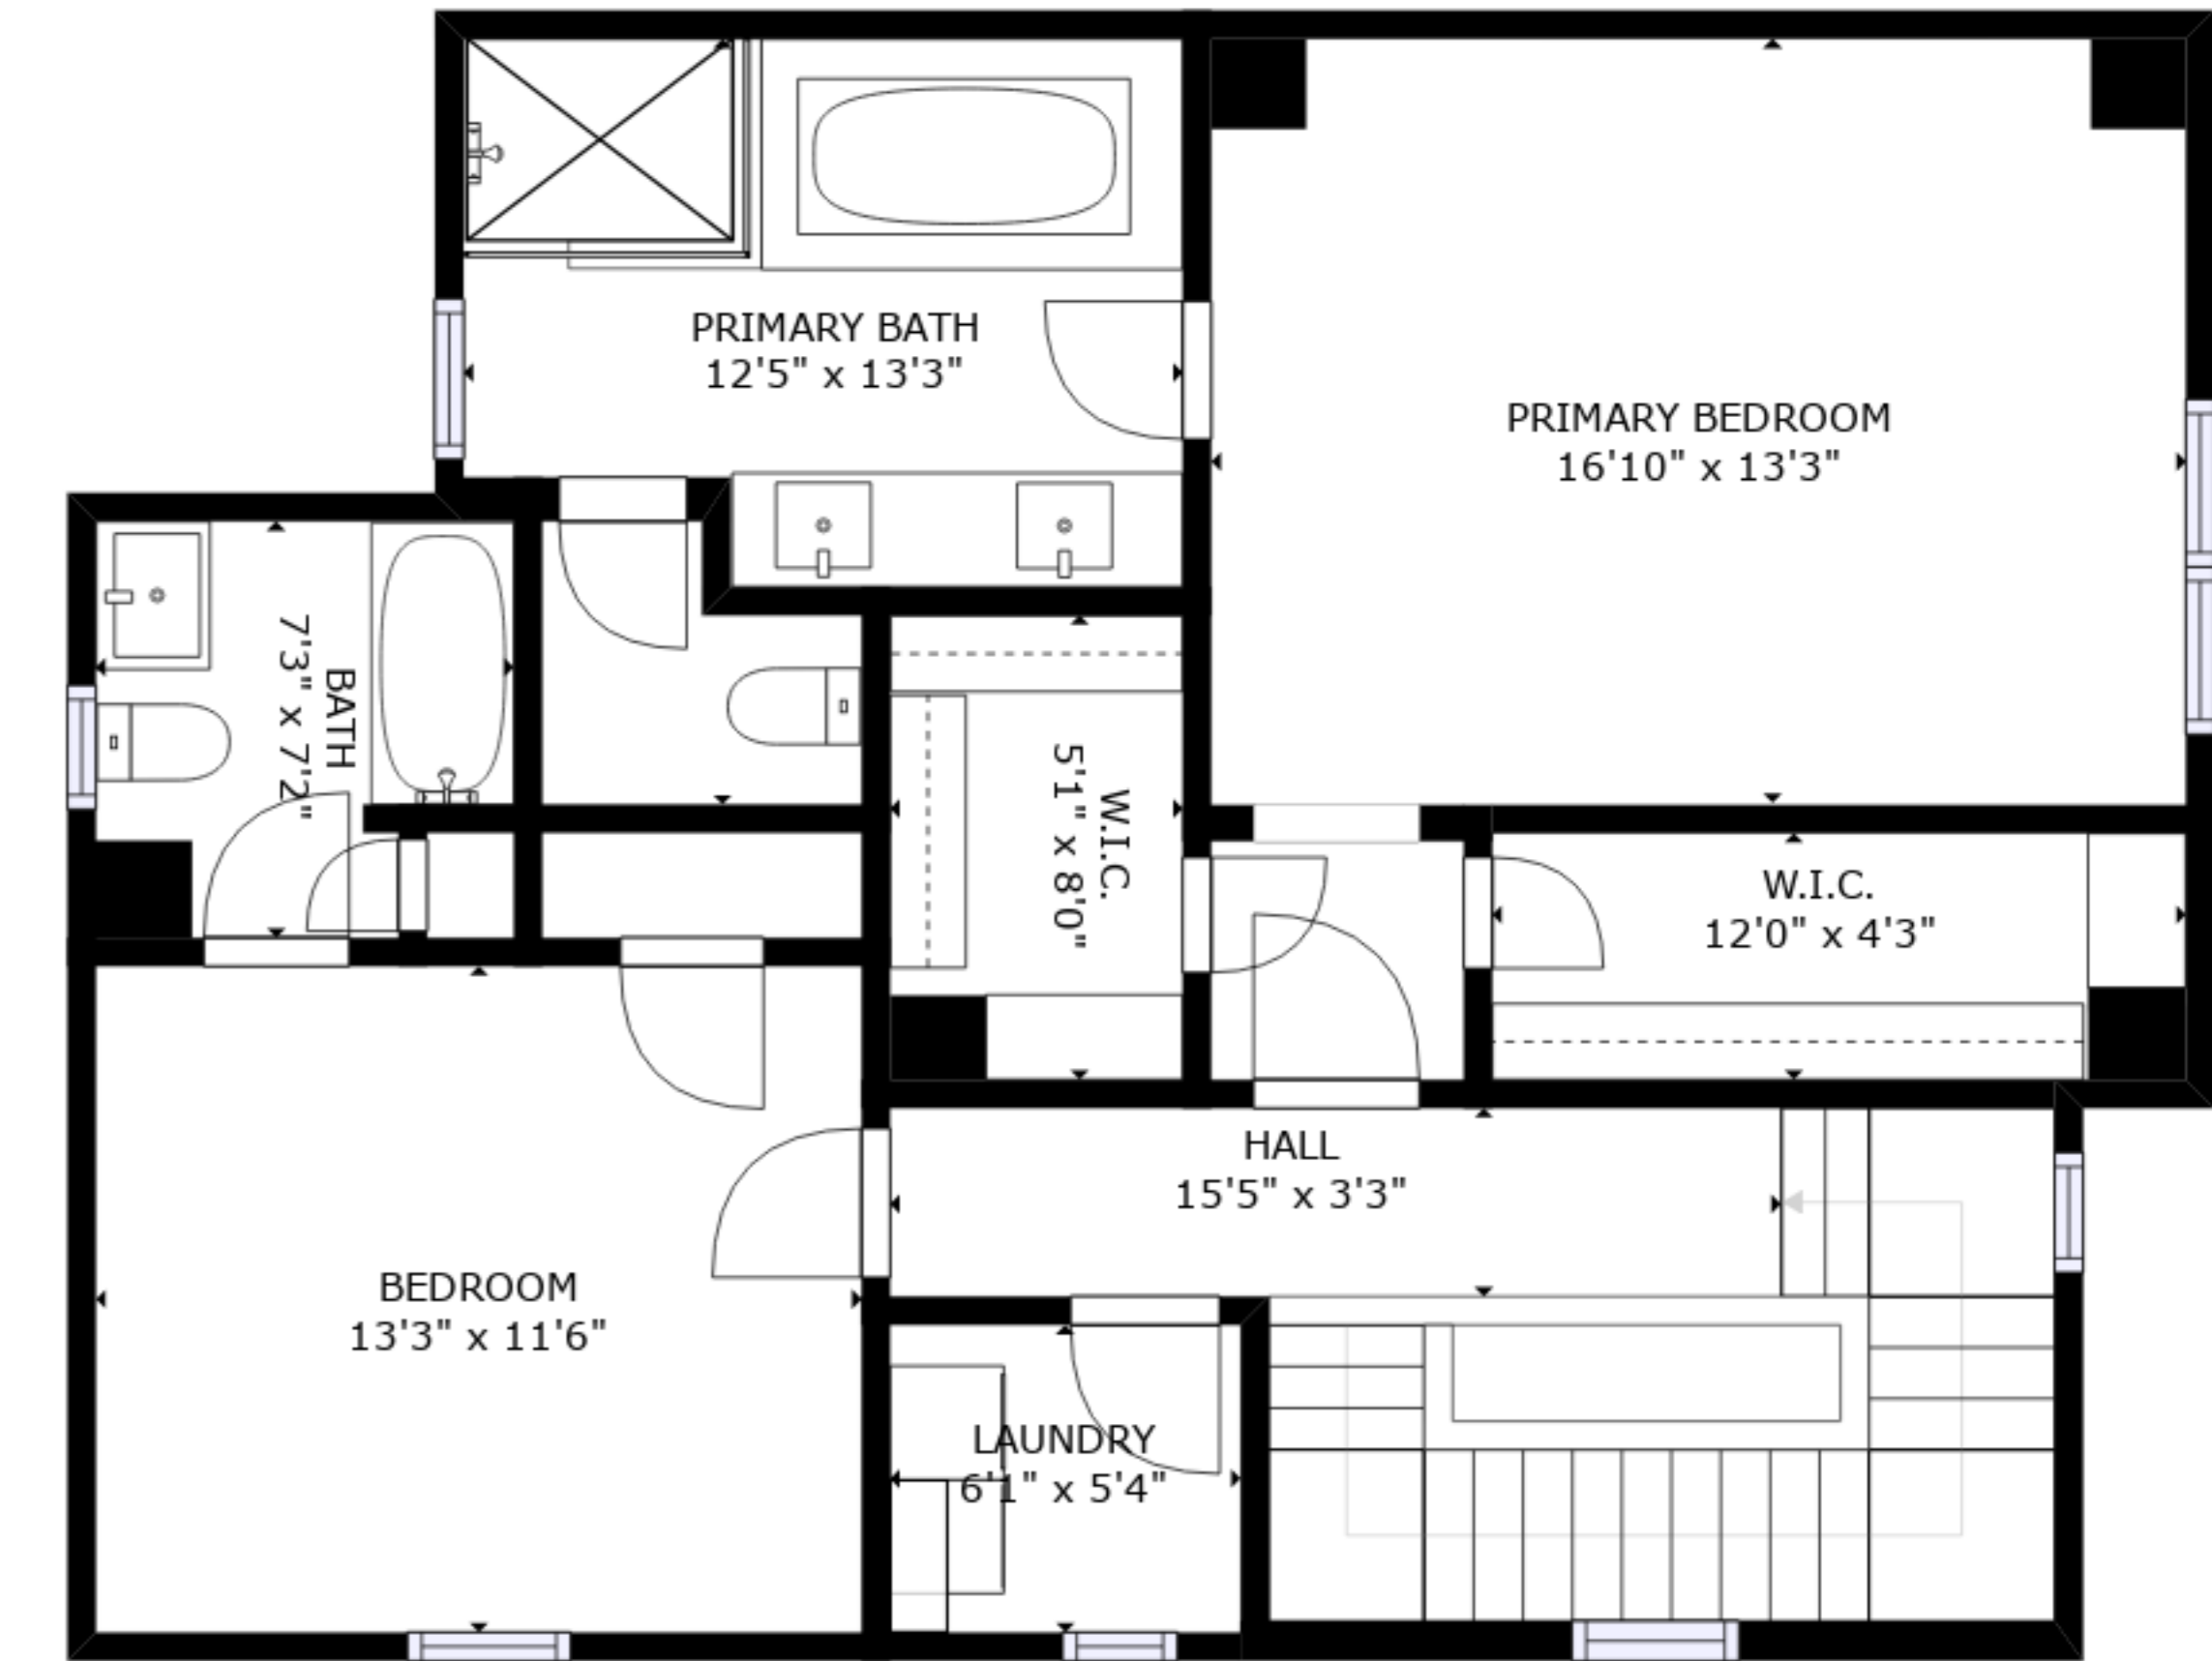

FLOOR 1

FLOOR 2

FLOOR 3

GROSS INTERNAL AREA  
 FLOOR 1: 353 sq. ft, FLOOR 2: 896 sq. ft  
 FLOOR 3: 908 sq. ft, EXCLUDED AREAS:  
 PORCH: 568 sq. ft  
 TOTAL: 2157 sq. ft

SIZES AND DIMENSIONS ARE APPROXIMATE, ACTUAL MAY VARY.