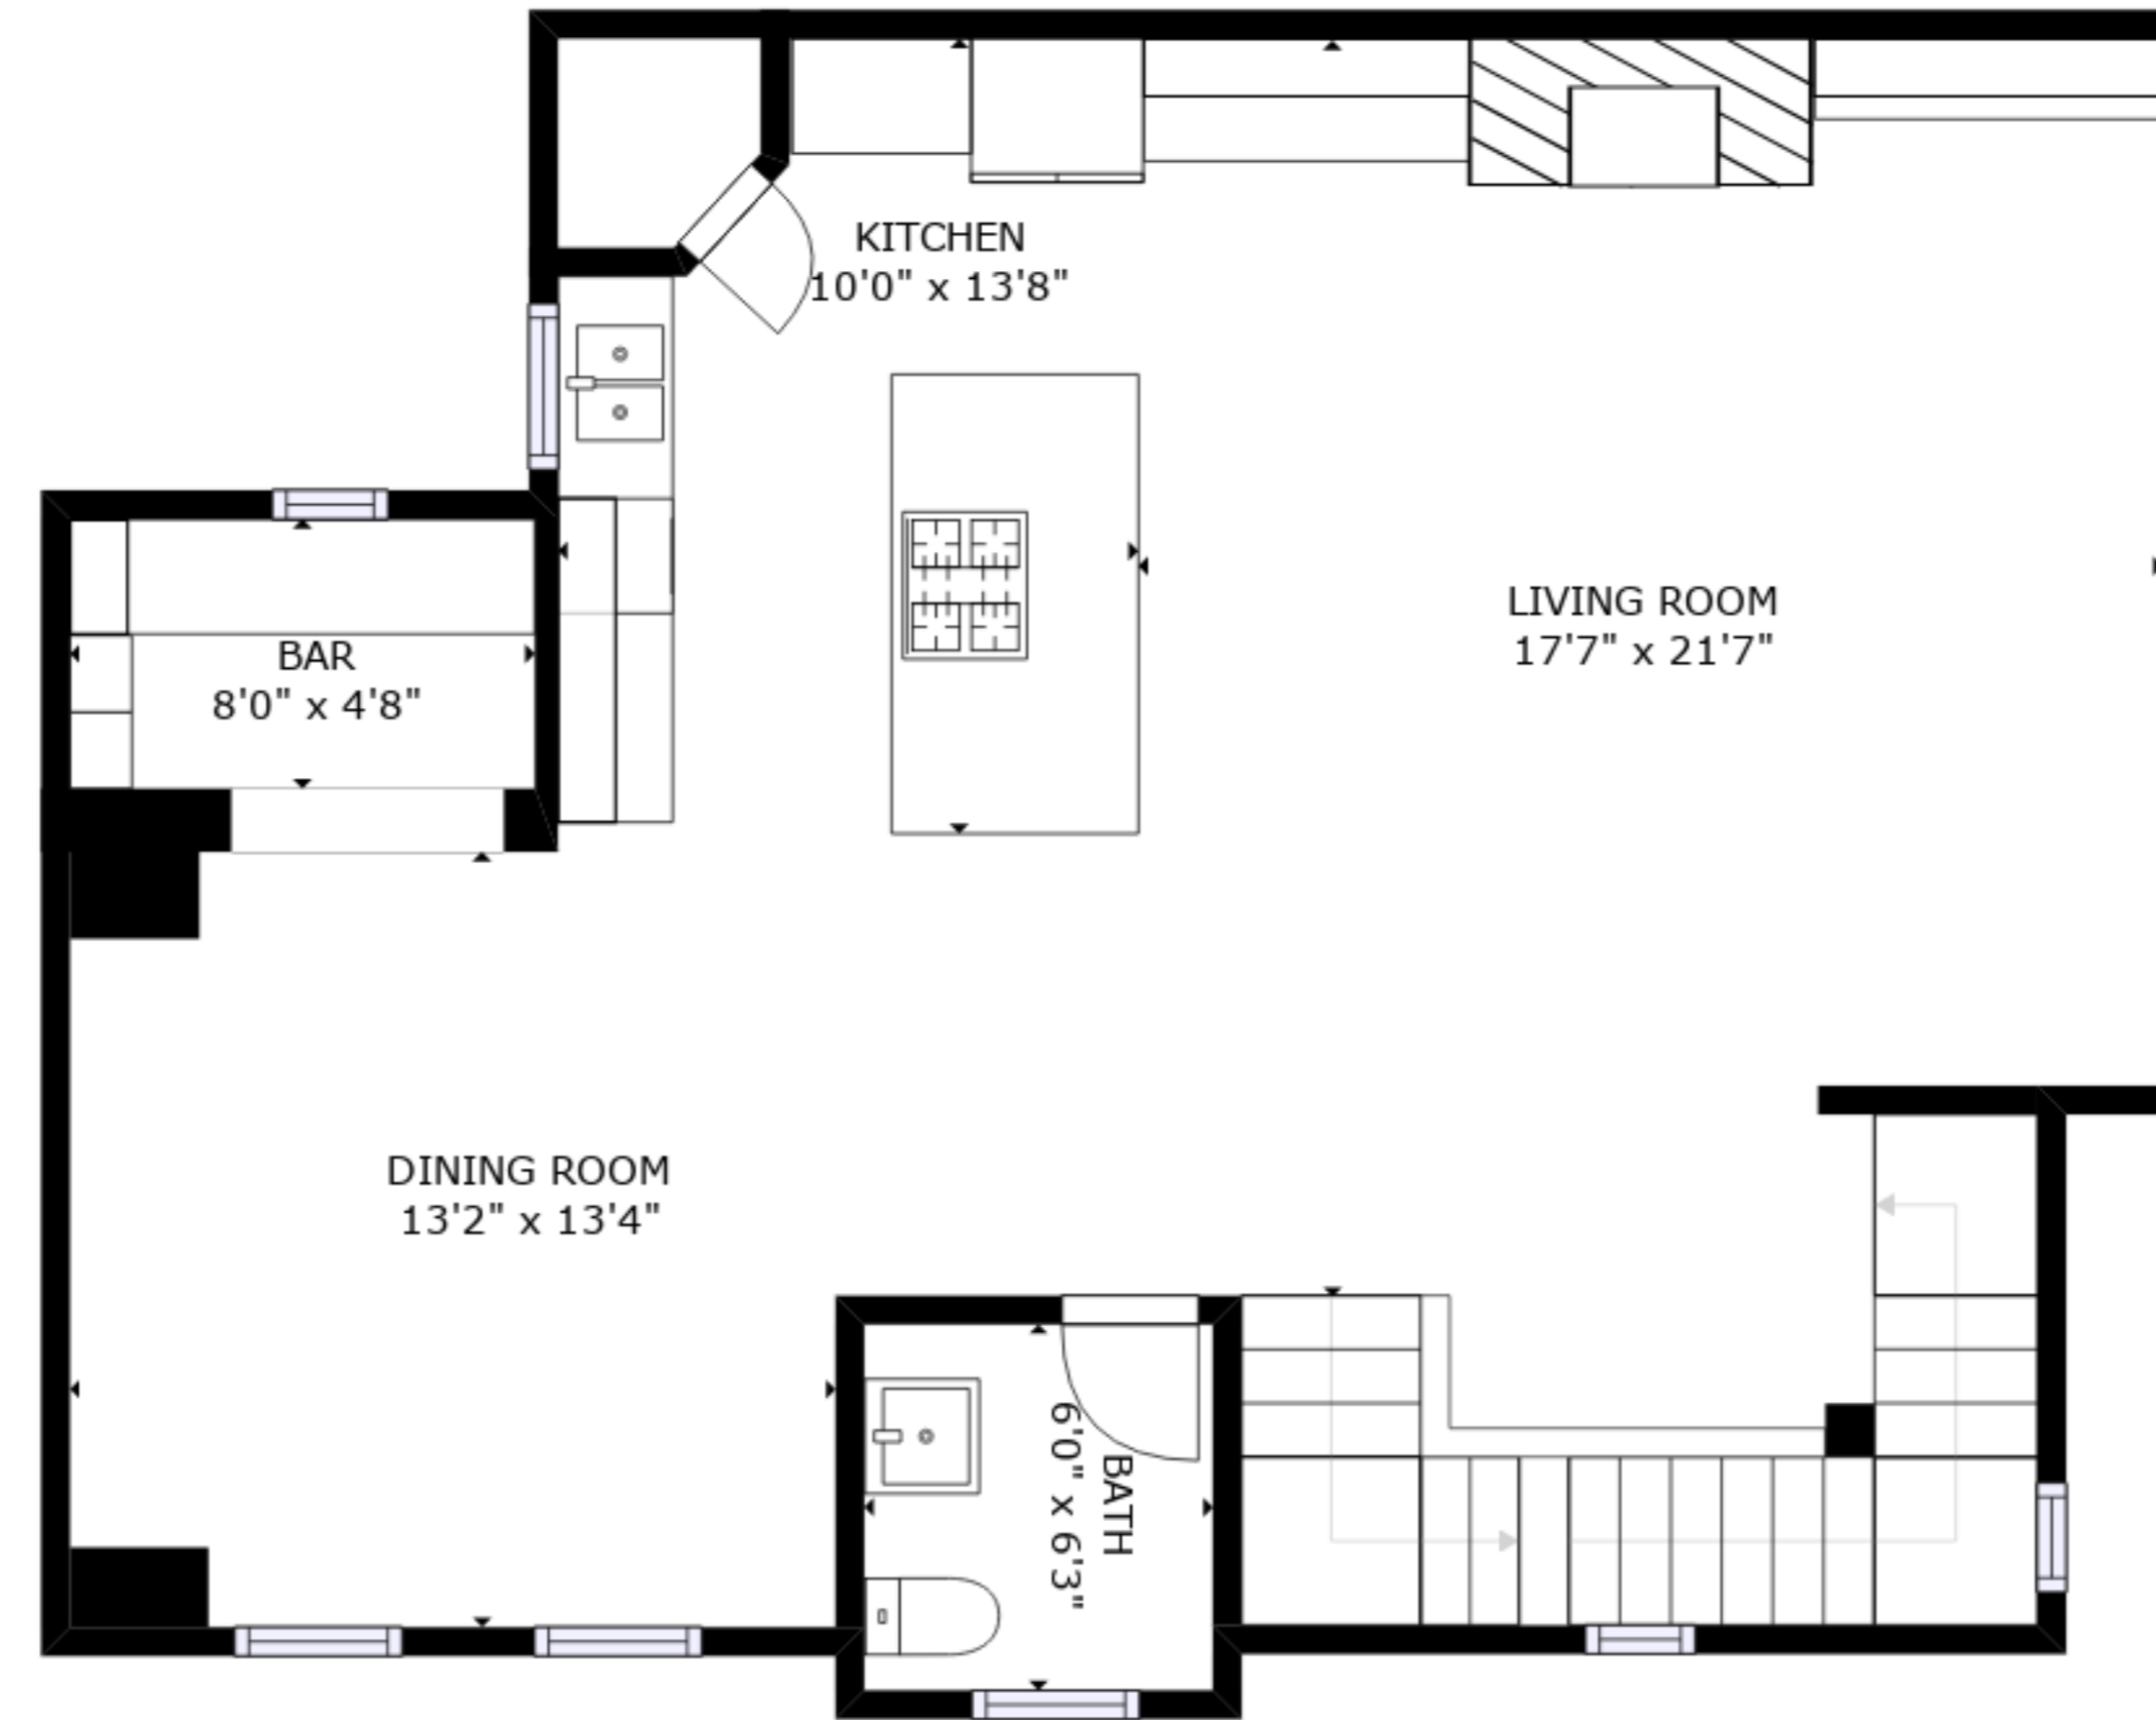

FLOOR 1

FLOOR 2

FLOOR 3

GROSS INTERNAL AREA  
 FLOOR 1: 353 sq. ft, FLOOR 2: 896 sq. ft  
 FLOOR 3: 908 sq. ft, EXCLUDED AREAS:  
 PORCH: 568 sq. ft  
 TOTAL: 2157 sq. ft

SIZES AND DIMENSIONS ARE APPROXIMATE, ACTUAL MAY VARY.