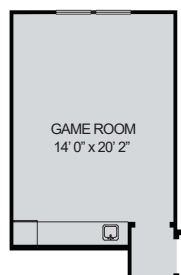

# Maple

2,676 SF

4 BEDROOM

3.5 BATH

2 CAR GARAGE

STUDY

OPTIONAL GAME ROOM

OPTIONAL 3 CAR GARAGE