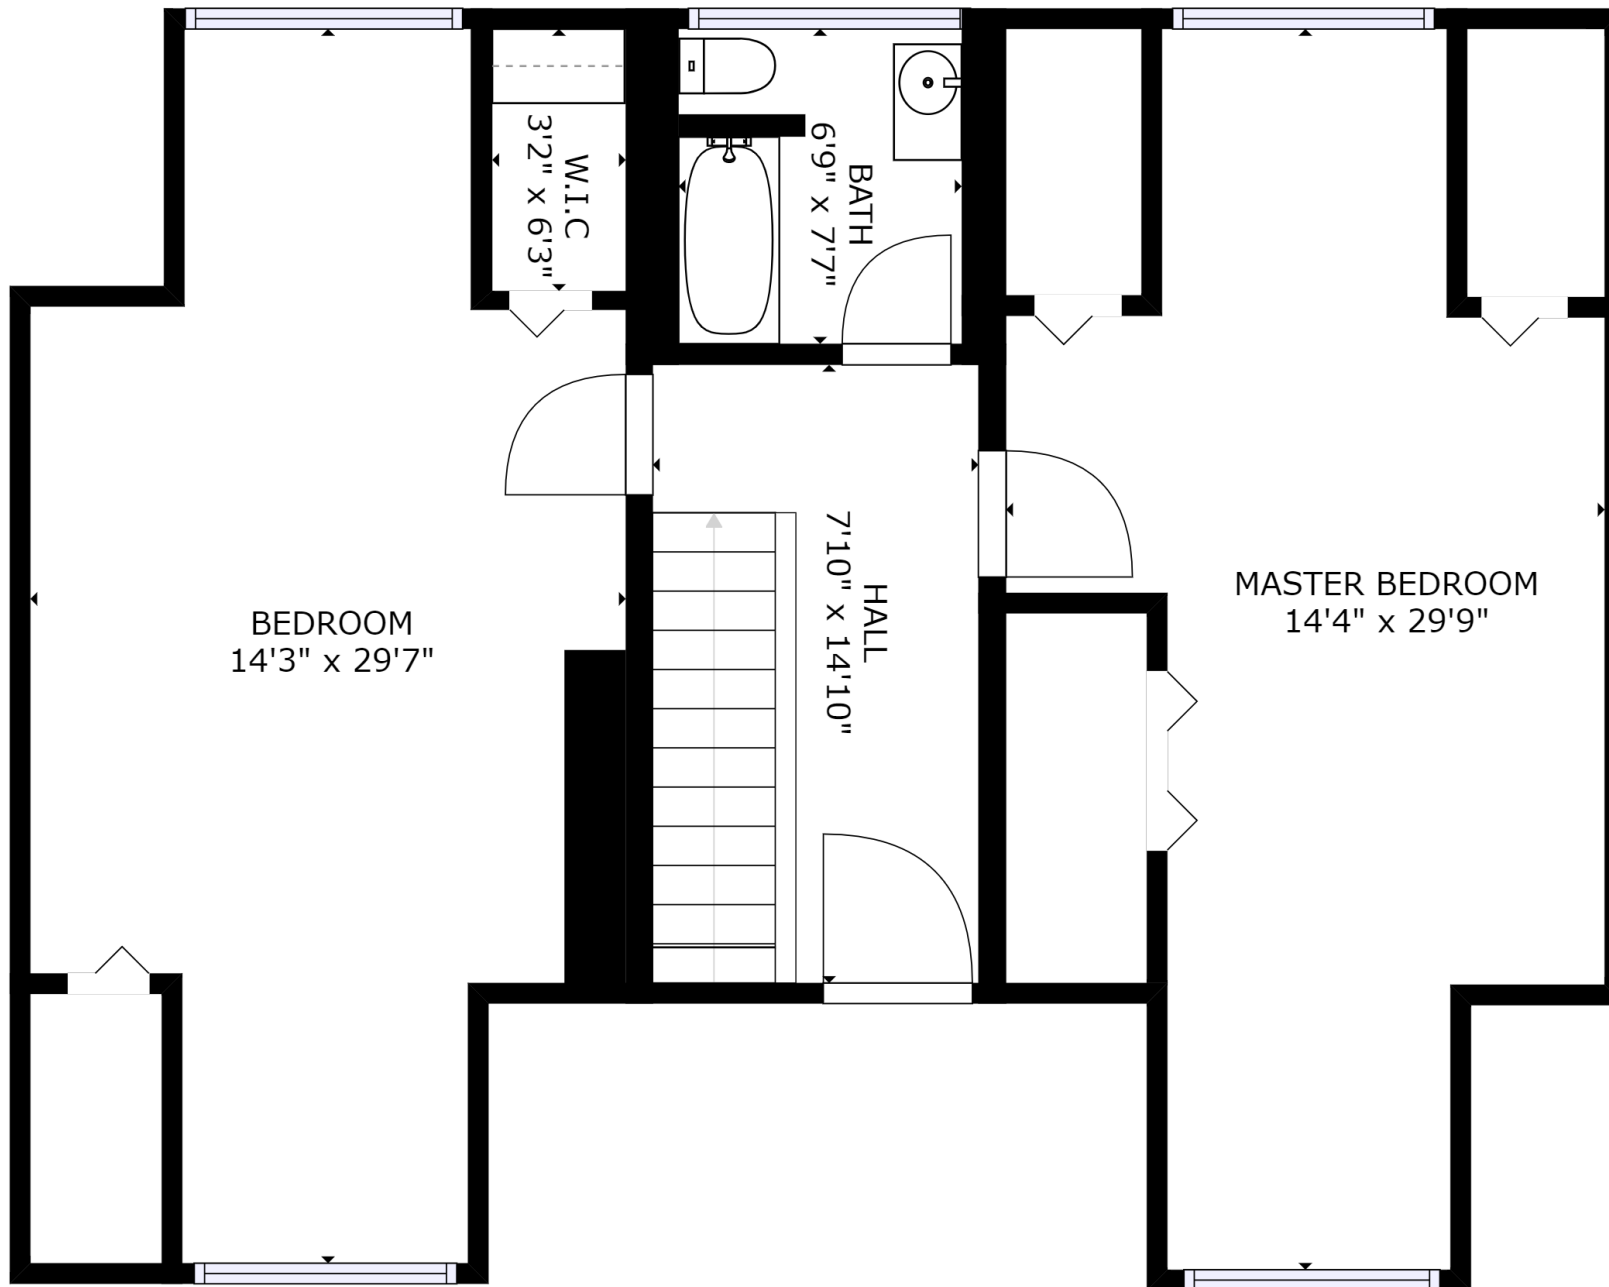

GROSS INTERNAL AREA
 FLOOR 1: 1543 sq ft, FLOOR 2: 956 sq ft
 EXCLUDED AREAS: , PORCH: 482 sq ft
 TOTAL: 2498 sq ft
 SIZES AND DIMENSIONS ARE APPROXIMATE, ACTUAL MAY VARY.

GROSS INTERNAL AREA
 FLOOR 1: 1543 sq ft, FLOOR 2: 956 sq ft
 EXCLUDED AREAS: , PORCH: 482 sq ft
 TOTAL: 2498 sq ft

SIZES AND DIMENSIONS ARE APPROXIMATE, ACTUAL MAY VARY.