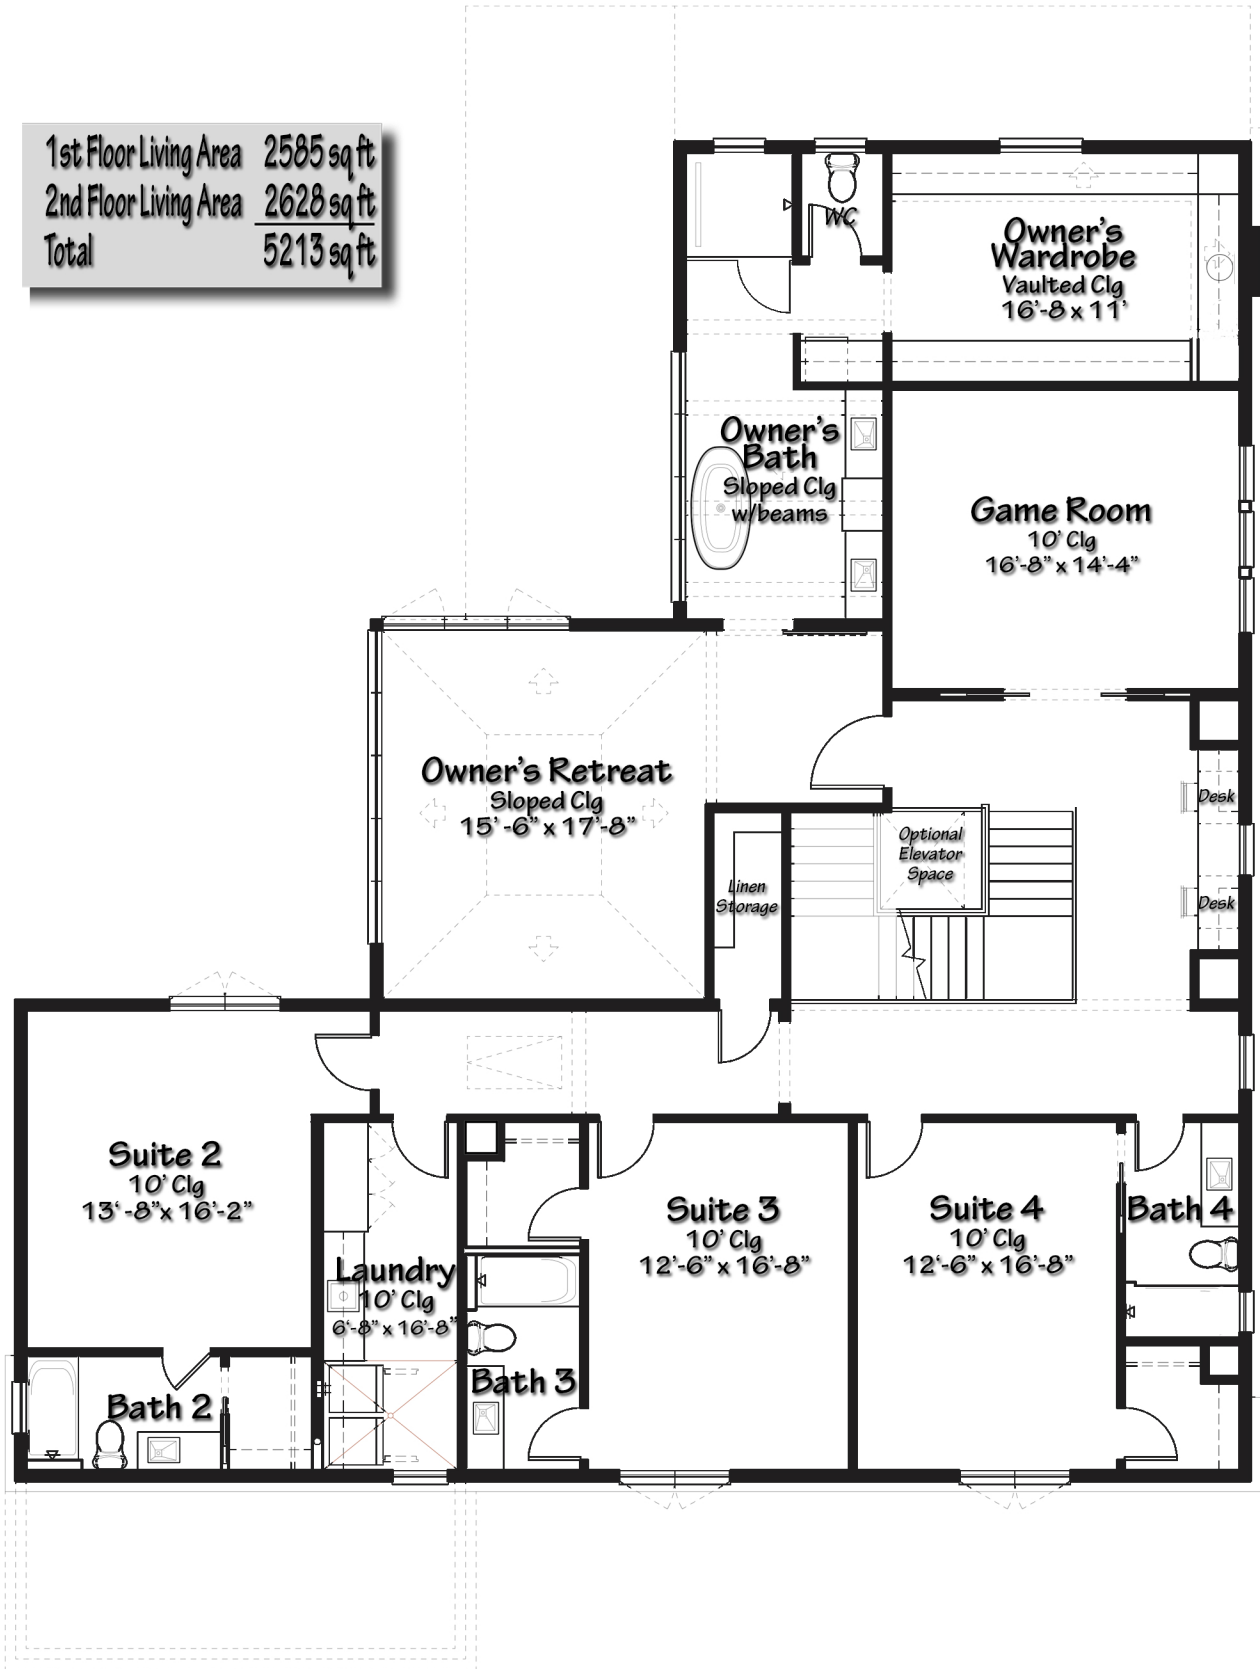

1st Floor Living Area 2585 sq ft  
2nd Floor Living Area 2628 sq ft  
Total 5213 sq ft

1st Floor Living Area	2585 sq ft
2nd Floor Living Area	2628 sq ft
<b>Total</b>	<b>5213 sq ft</b>

**Second Floor Plan**