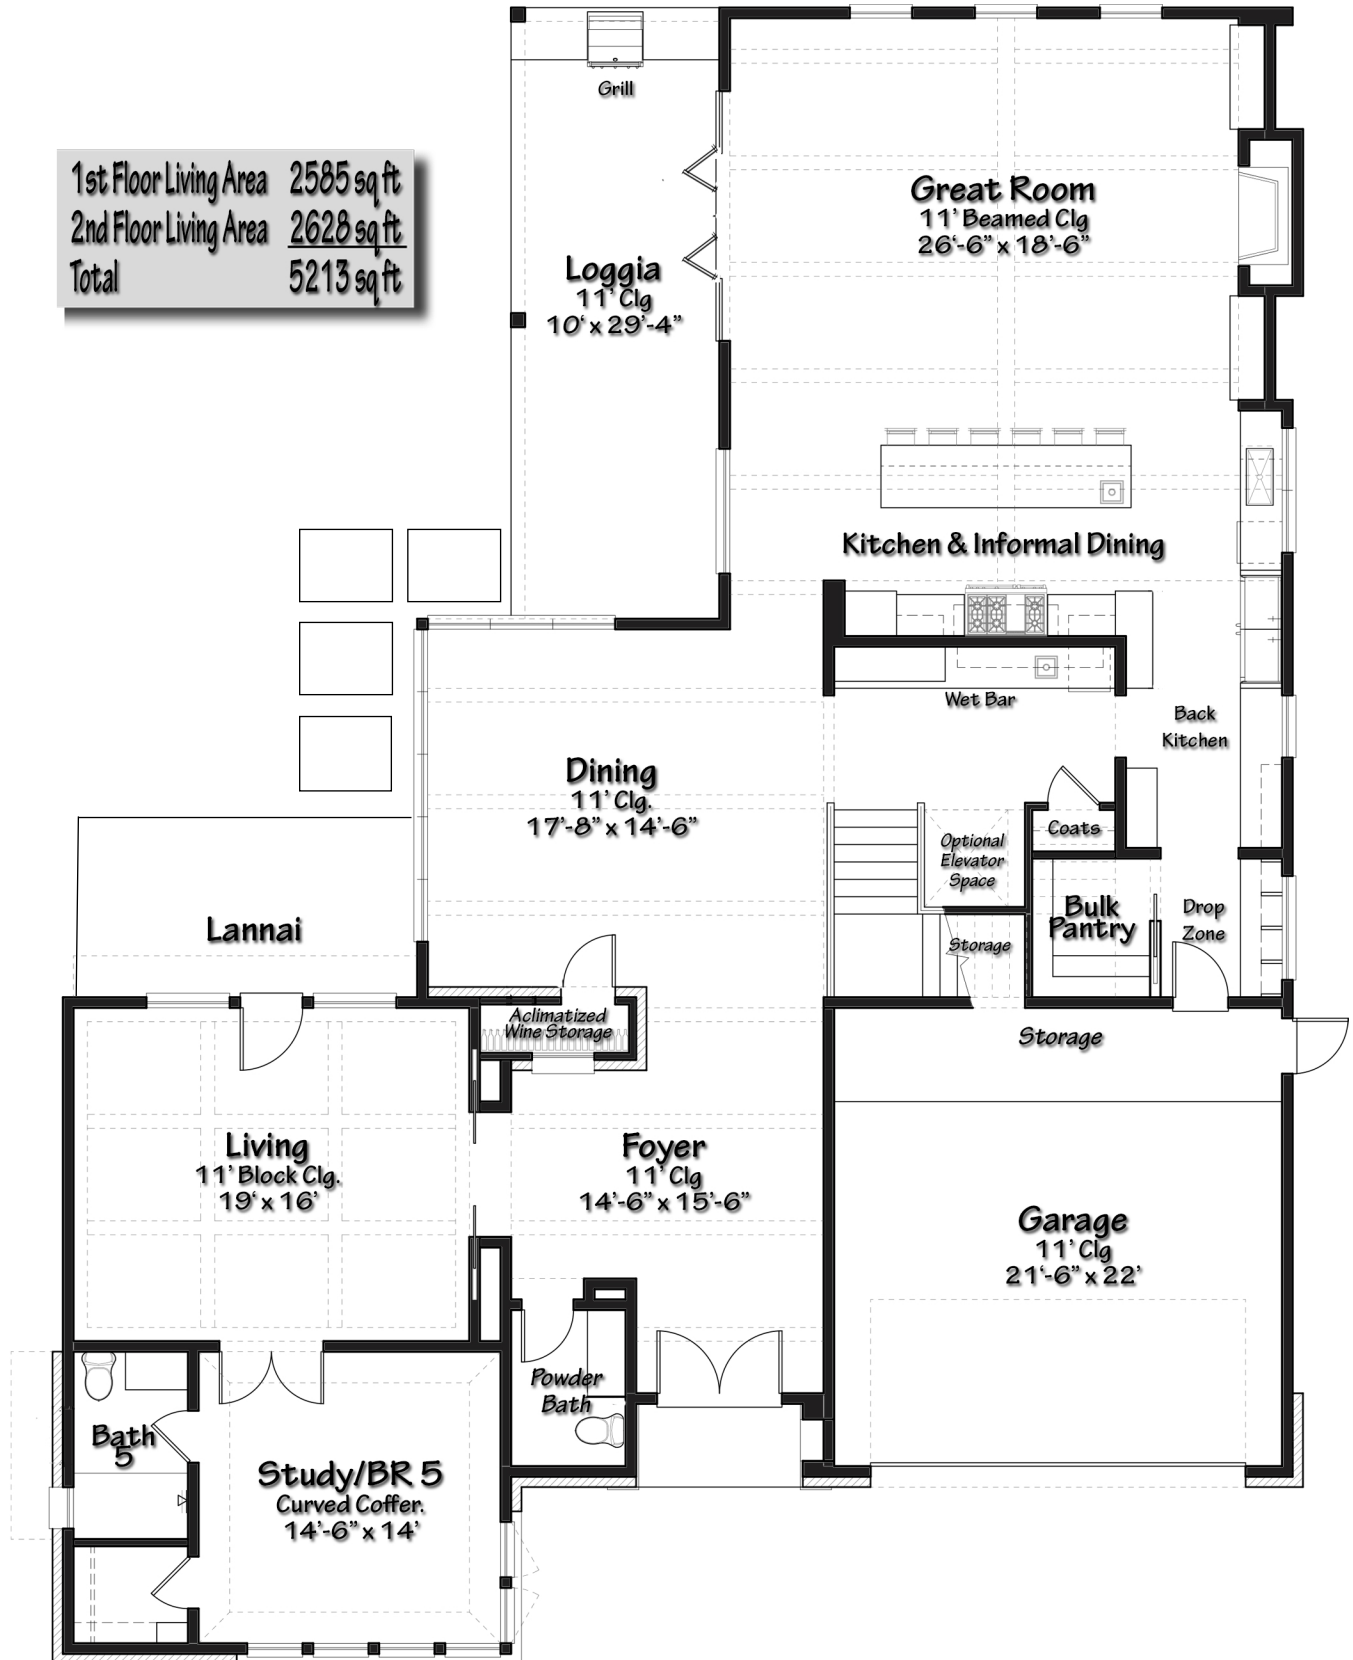

1st Floor Living Area 2585 sq ft  
2nd Floor Living Area 2628 sq ft  
Total 5213 sq ft

1st Floor Living Area	2585 sq ft
2nd Floor Living Area	2628 sq ft
<b>Total</b>	<b>5213 sq ft</b>

**Second Floor Plan**