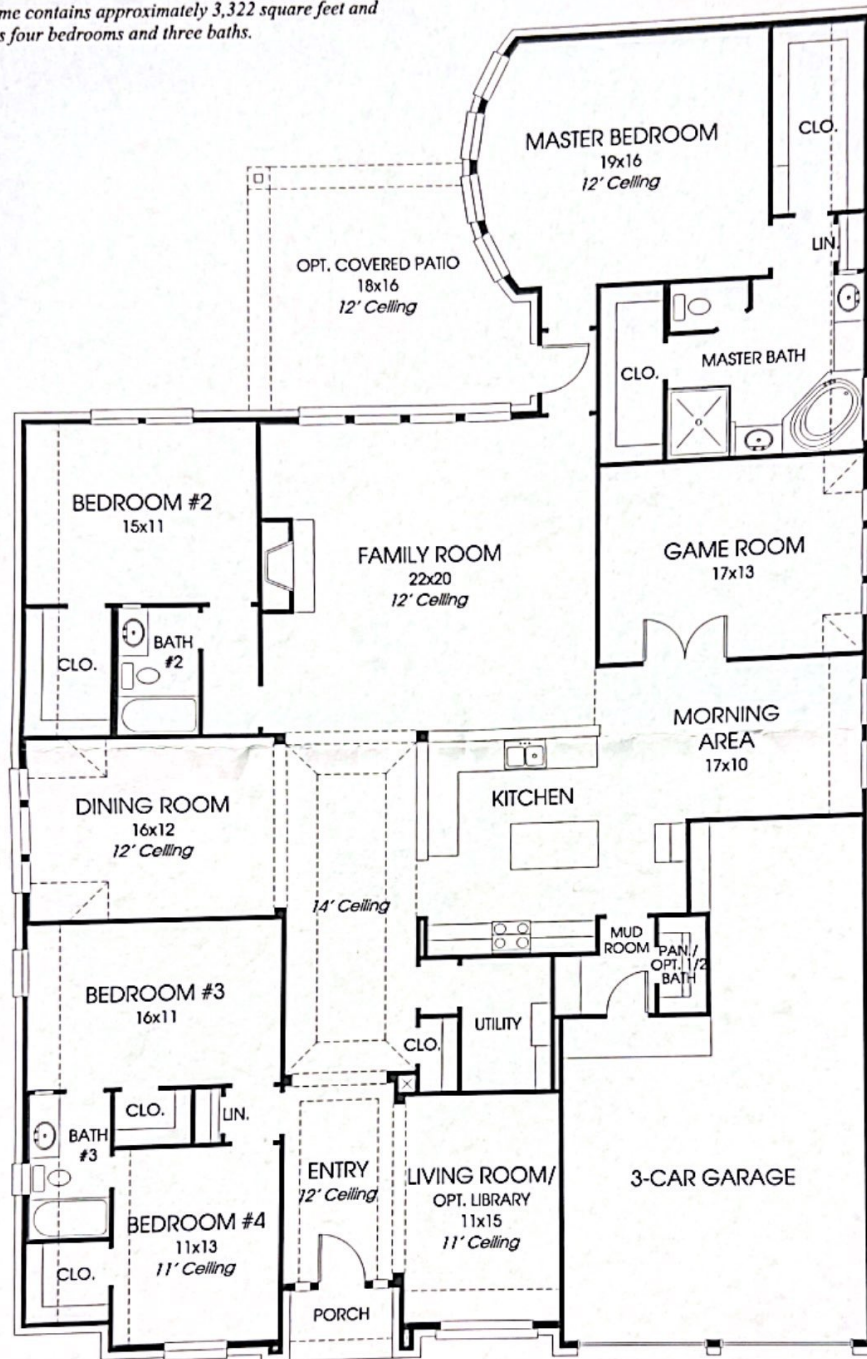

DESIGNS

Design 3322W

This home contains approximately 3,322 square feet and includes four bedrooms and three baths.

Note: Any options listed on this brochure are available at an additional cost.

PERRY HOMES

PAGE 1 OF 3