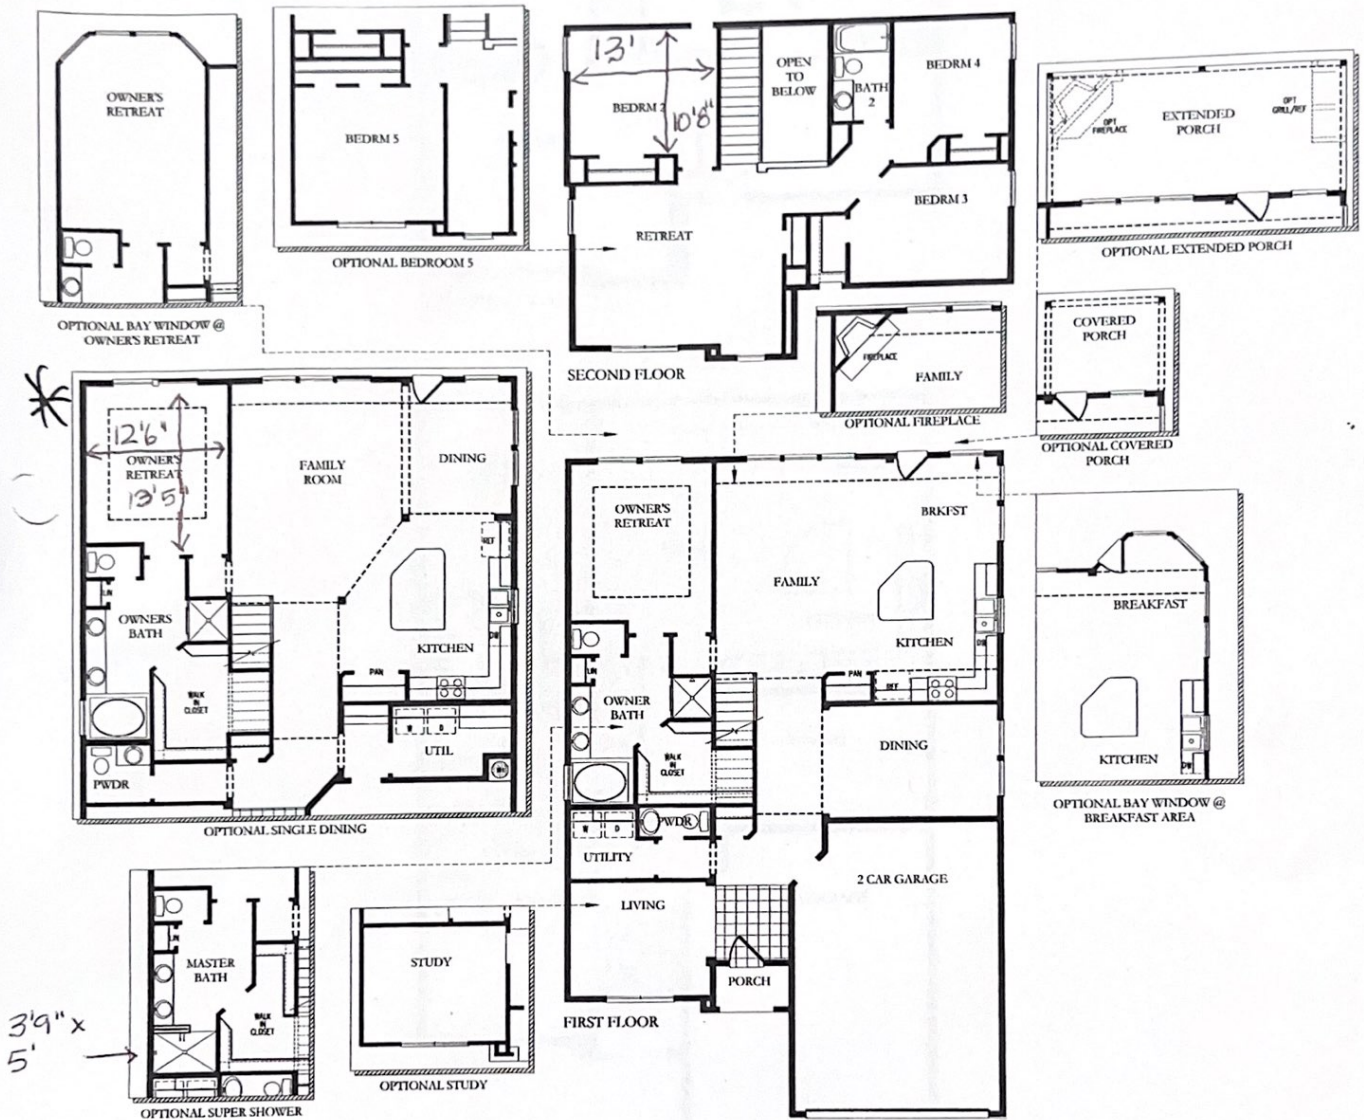

# FLOOR PLAN OPTIONS THE LANE

15/2011  
9h2\_Opr0

DavidWeekleyHomes.com