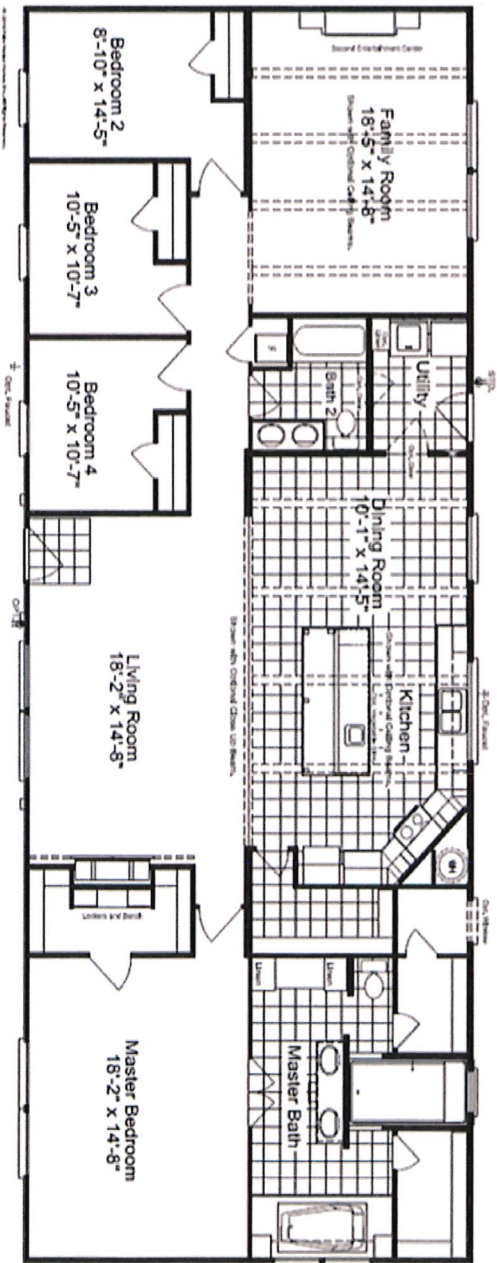

FL. Worth, TX

The Magnum Home 76

30' wide

Model ML30764M

4 Bedroom, 2 Bath

2,280 Sq. Ft.

330 Ft. Worth, TX, 11/18

Special Features

- 8' Sidewalls and Vaulted Ceilings Through out
- Dual Pane Windows
- Entertainment Center Cabinet with Double Barn Doors
- Large island in kitchen

We adhere to a continuous improvement process, therefore any prices, plans, dimensions, features and material specifications are subject to change without notice or obligation. Please refer to working drawings for actual dimensions. Renderings and floor plans are artist's depictions and may vary slightly from the completed home. Square footages and room dimensions are approximate. © 2016 Palm Harbor Homes, Inc., All Rights Reserved