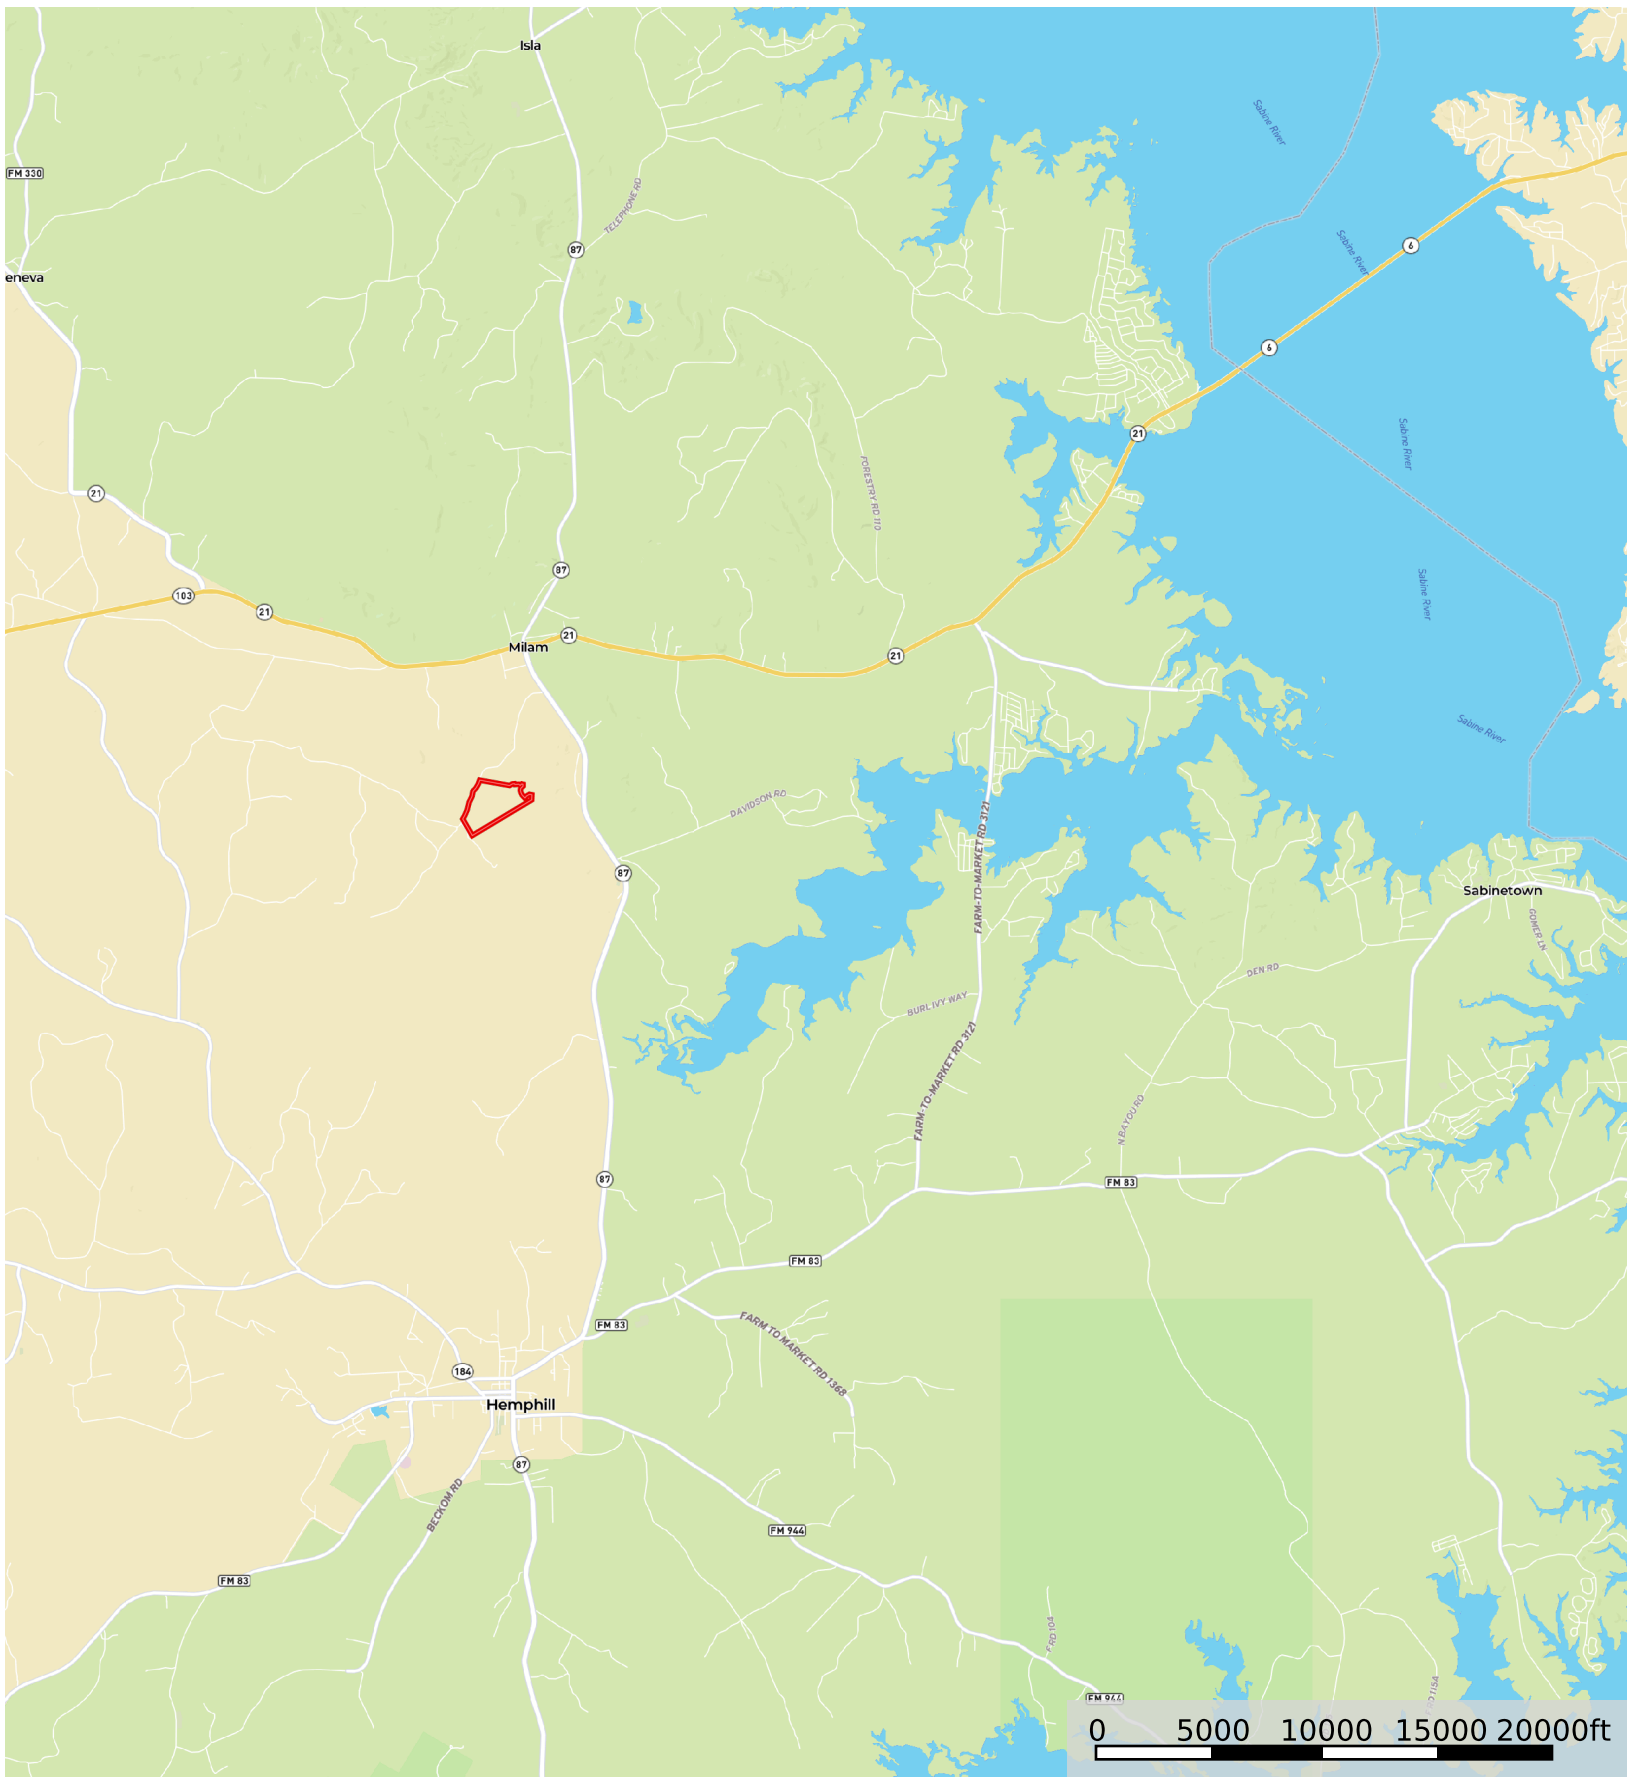

± 97.4 ac, Sabine County, Texas  
Sabine County, Texas, 97.4 AC +/-

 Boundary