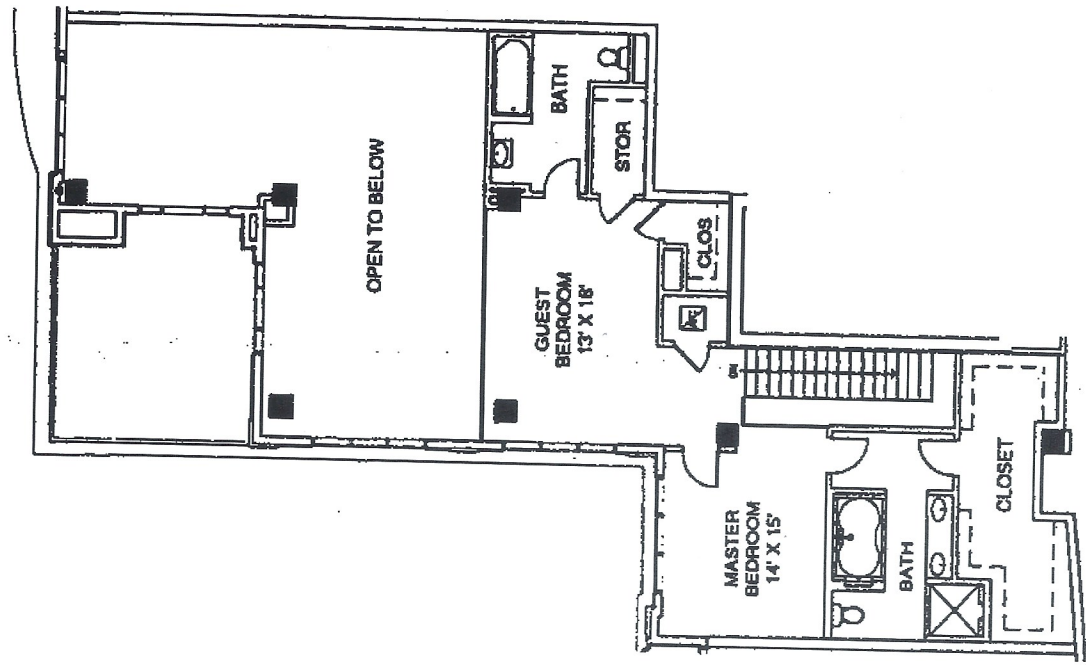

STAGLEWOOD

RESIDENCE NUMBER - 611
 RESIDENCE SIZE - 3169 SQ FT
 PATIO SIZE - 254 SQ FT

MAIN - 2054 SQ FT

MEZZANINE-1115 SQ FT

FLOOR PLANS ARE NOT TO SCALE. ROOM DIMENSIONS AND THE NUMBER OF SQUARE FEET IN THE RESIDENCE AND THE PATIO ARE APPROXIMATE. PLEASE ASK YOUR SALES REPRESENTATIVE FOR SPECIFIC FLOOR PLANS FOR THE RESIDENCES IN WHICH YOU ARE INTERESTED.