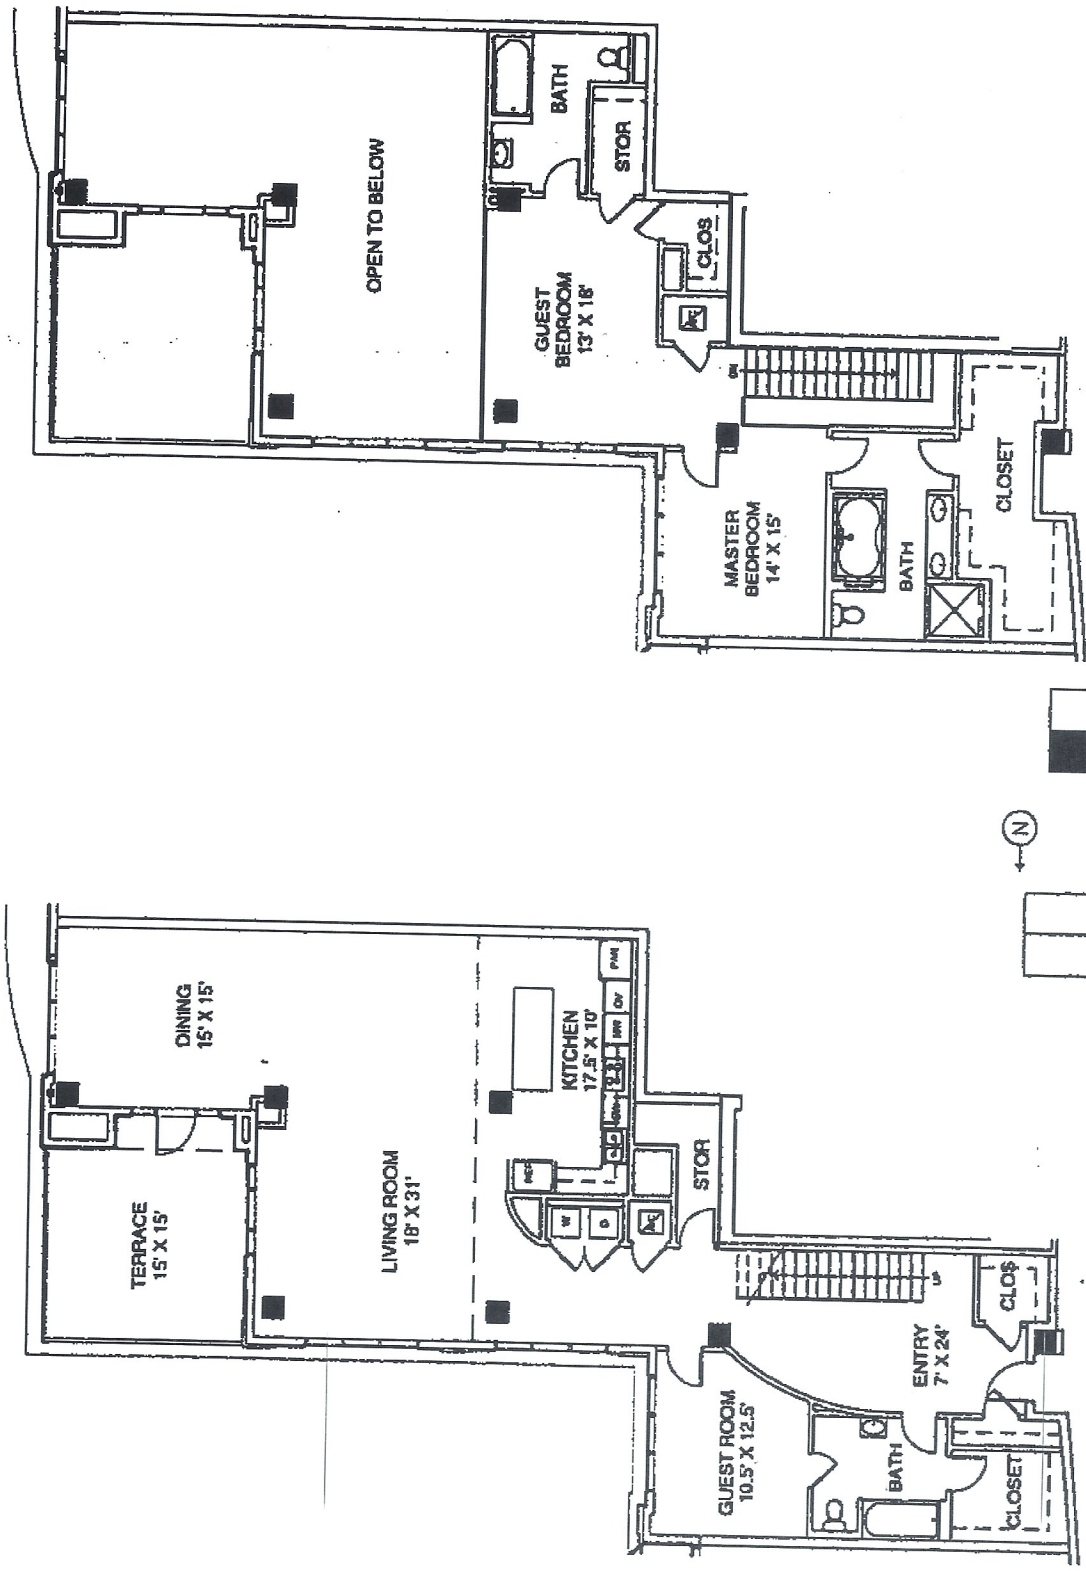

STAGLEWOOD

RESIDENCE NUMBER - 611
 RESIDENCE SIZE - 3169 SQ FT
 PATIO SIZE - 254 SQ FT

MAIN - 2054 SQ FT

MEZZANINE-1115 SQ FT

FLOOR PLANS ARE NOT TO SCALE. ROOM DIMENSIONS AND THE NUMBER OF SQUARE FEET IN THE RESIDENCE AND THE PATIO ARE APPROXIMATE. PLEASE ASK YOUR SALES REPRESENTATIVE FOR SPECIFIC FLOOR PLANS FOR THE RESIDENCES IN WHICH YOU ARE INTERESTED.