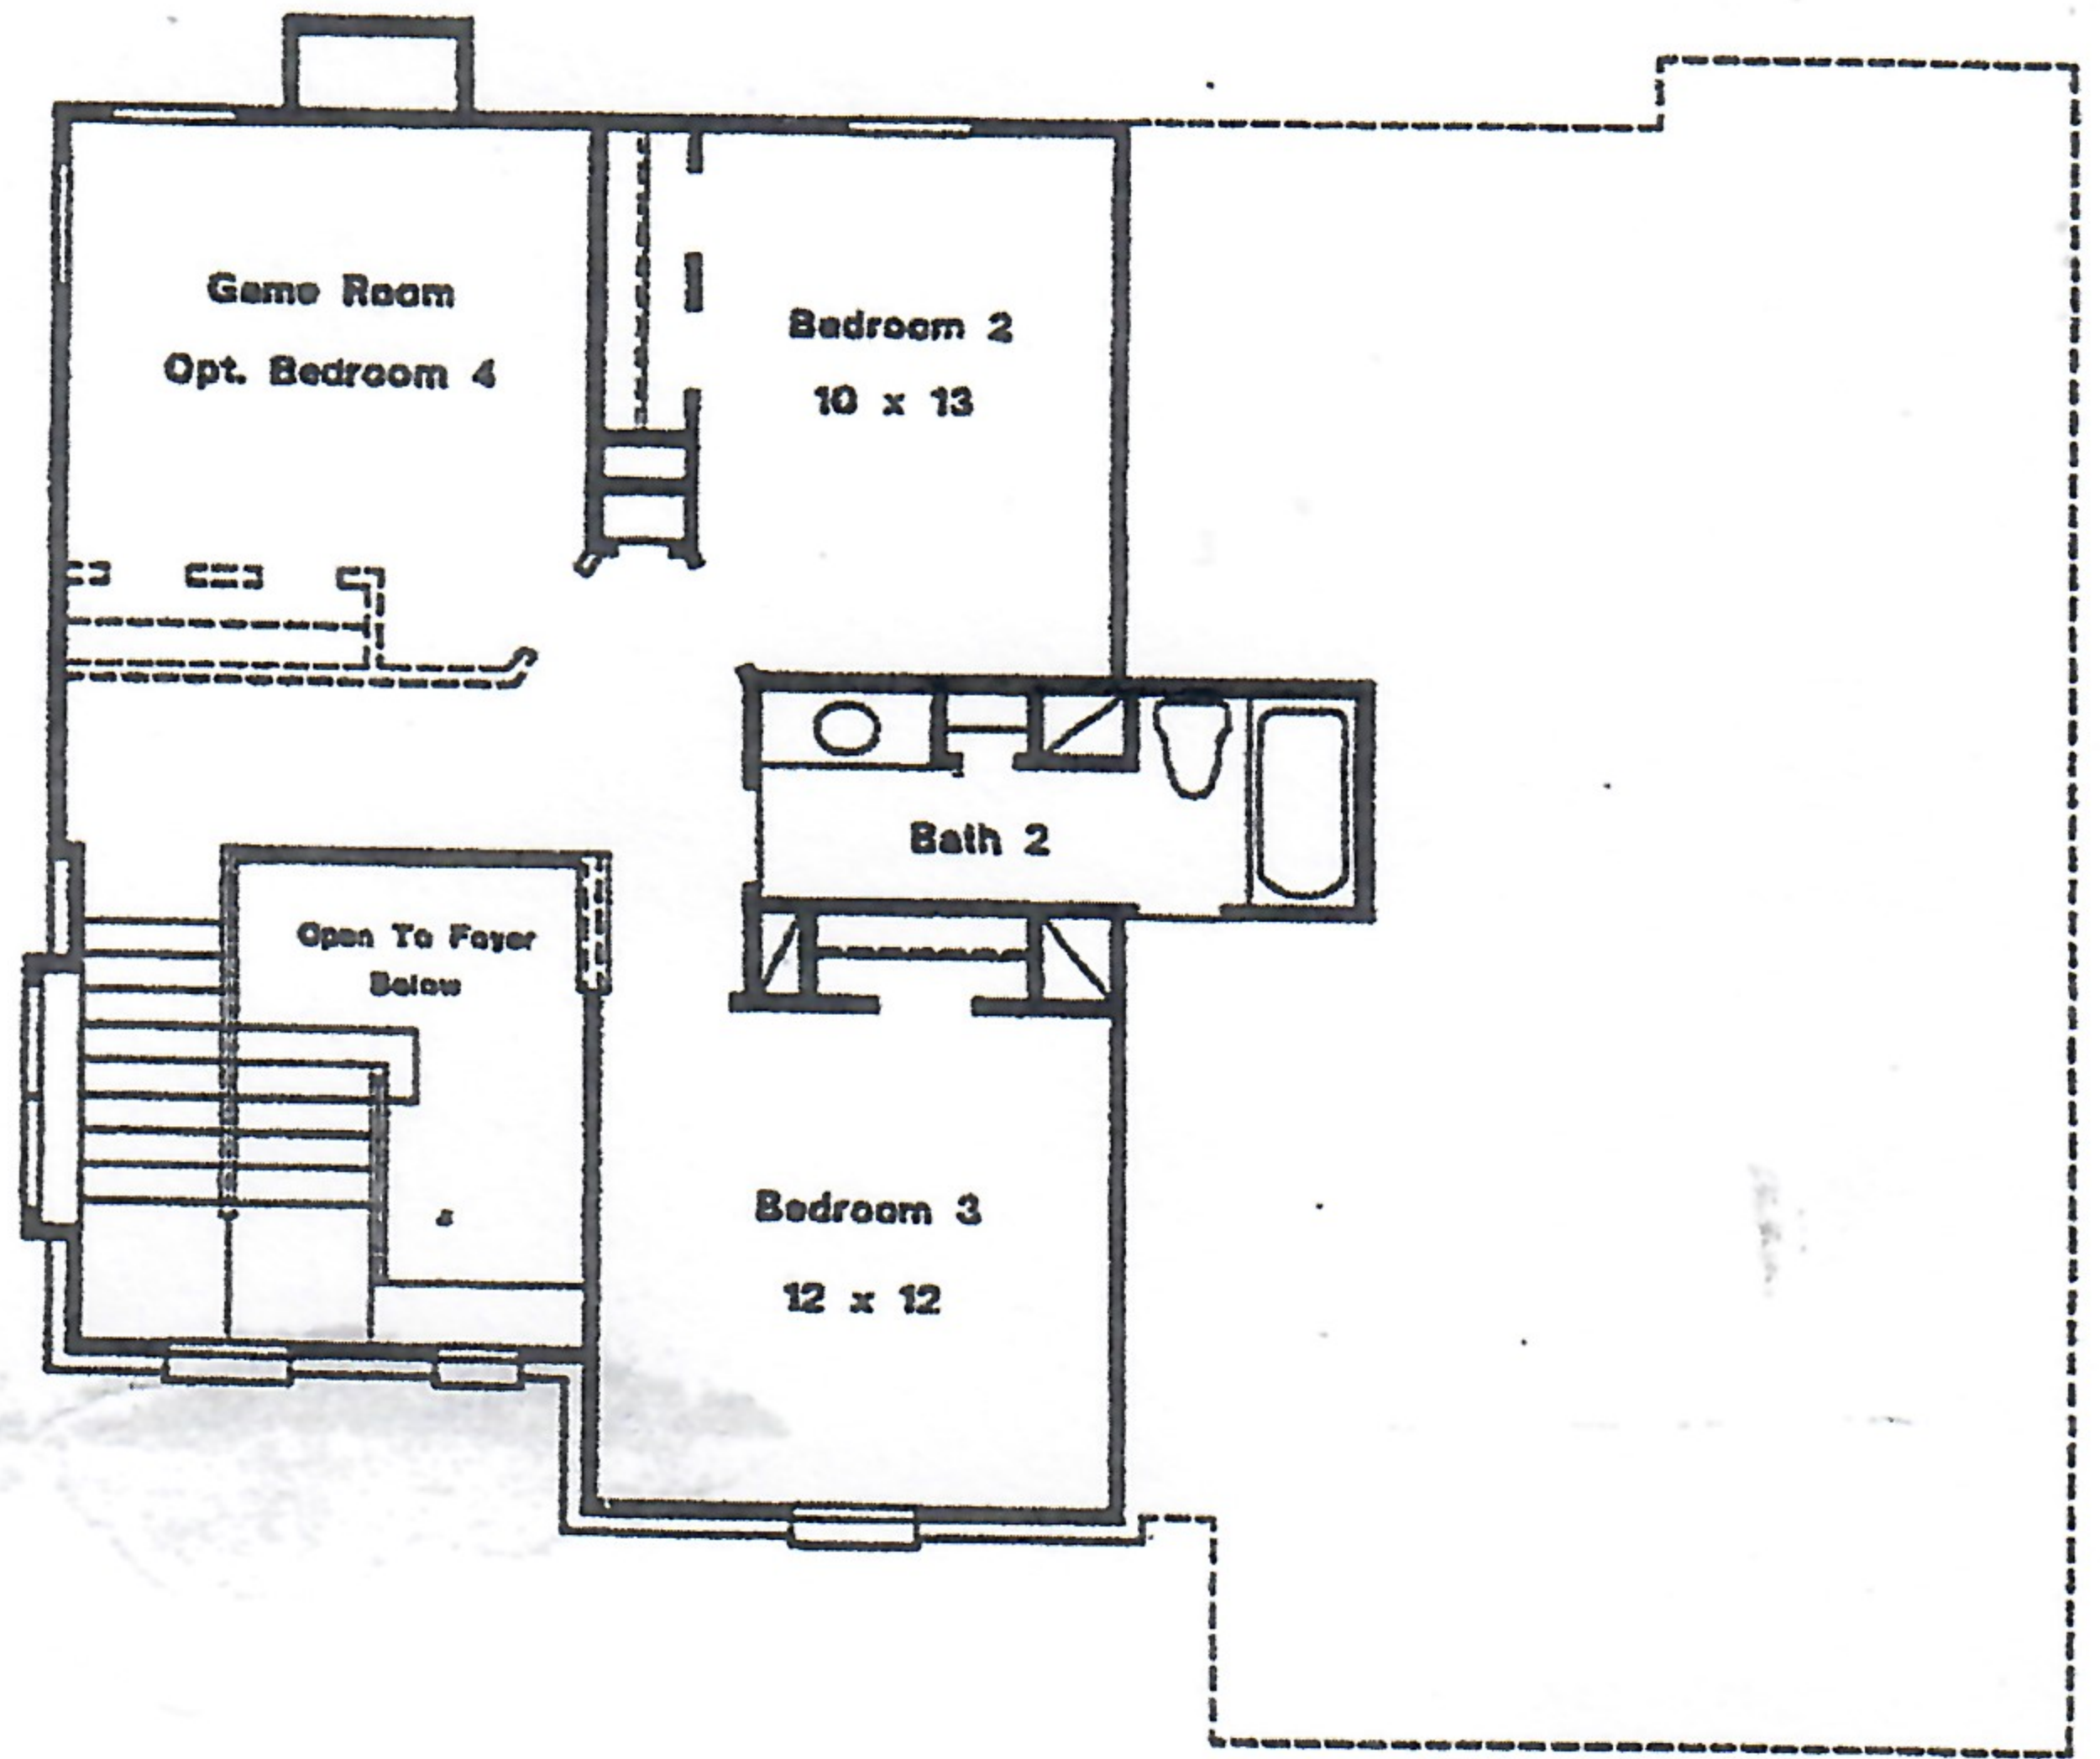

The Windsor II

- Spacious two story entry with lots of windows and two plant shelves creates a great first impression.
- Crown molding in the Dining Room is a custom touch you will enjoy for years to come.
- Kitchen pass-thru enables you to always be a part of the activities.
- The large Breakfast Area is an ideal place to enjoy that second cup of coffee while you plan your day.

11009 FAIRWOOD

- The Master Suite is the perfect "retreat" with volume ceilings and its own sitting area.
- Your choice of a Game Room or a fourth bedroom.
- Two heating and A/C systems for your comfort upstairs and downstairs.
- Large secondary bedrooms for the family on the grow.