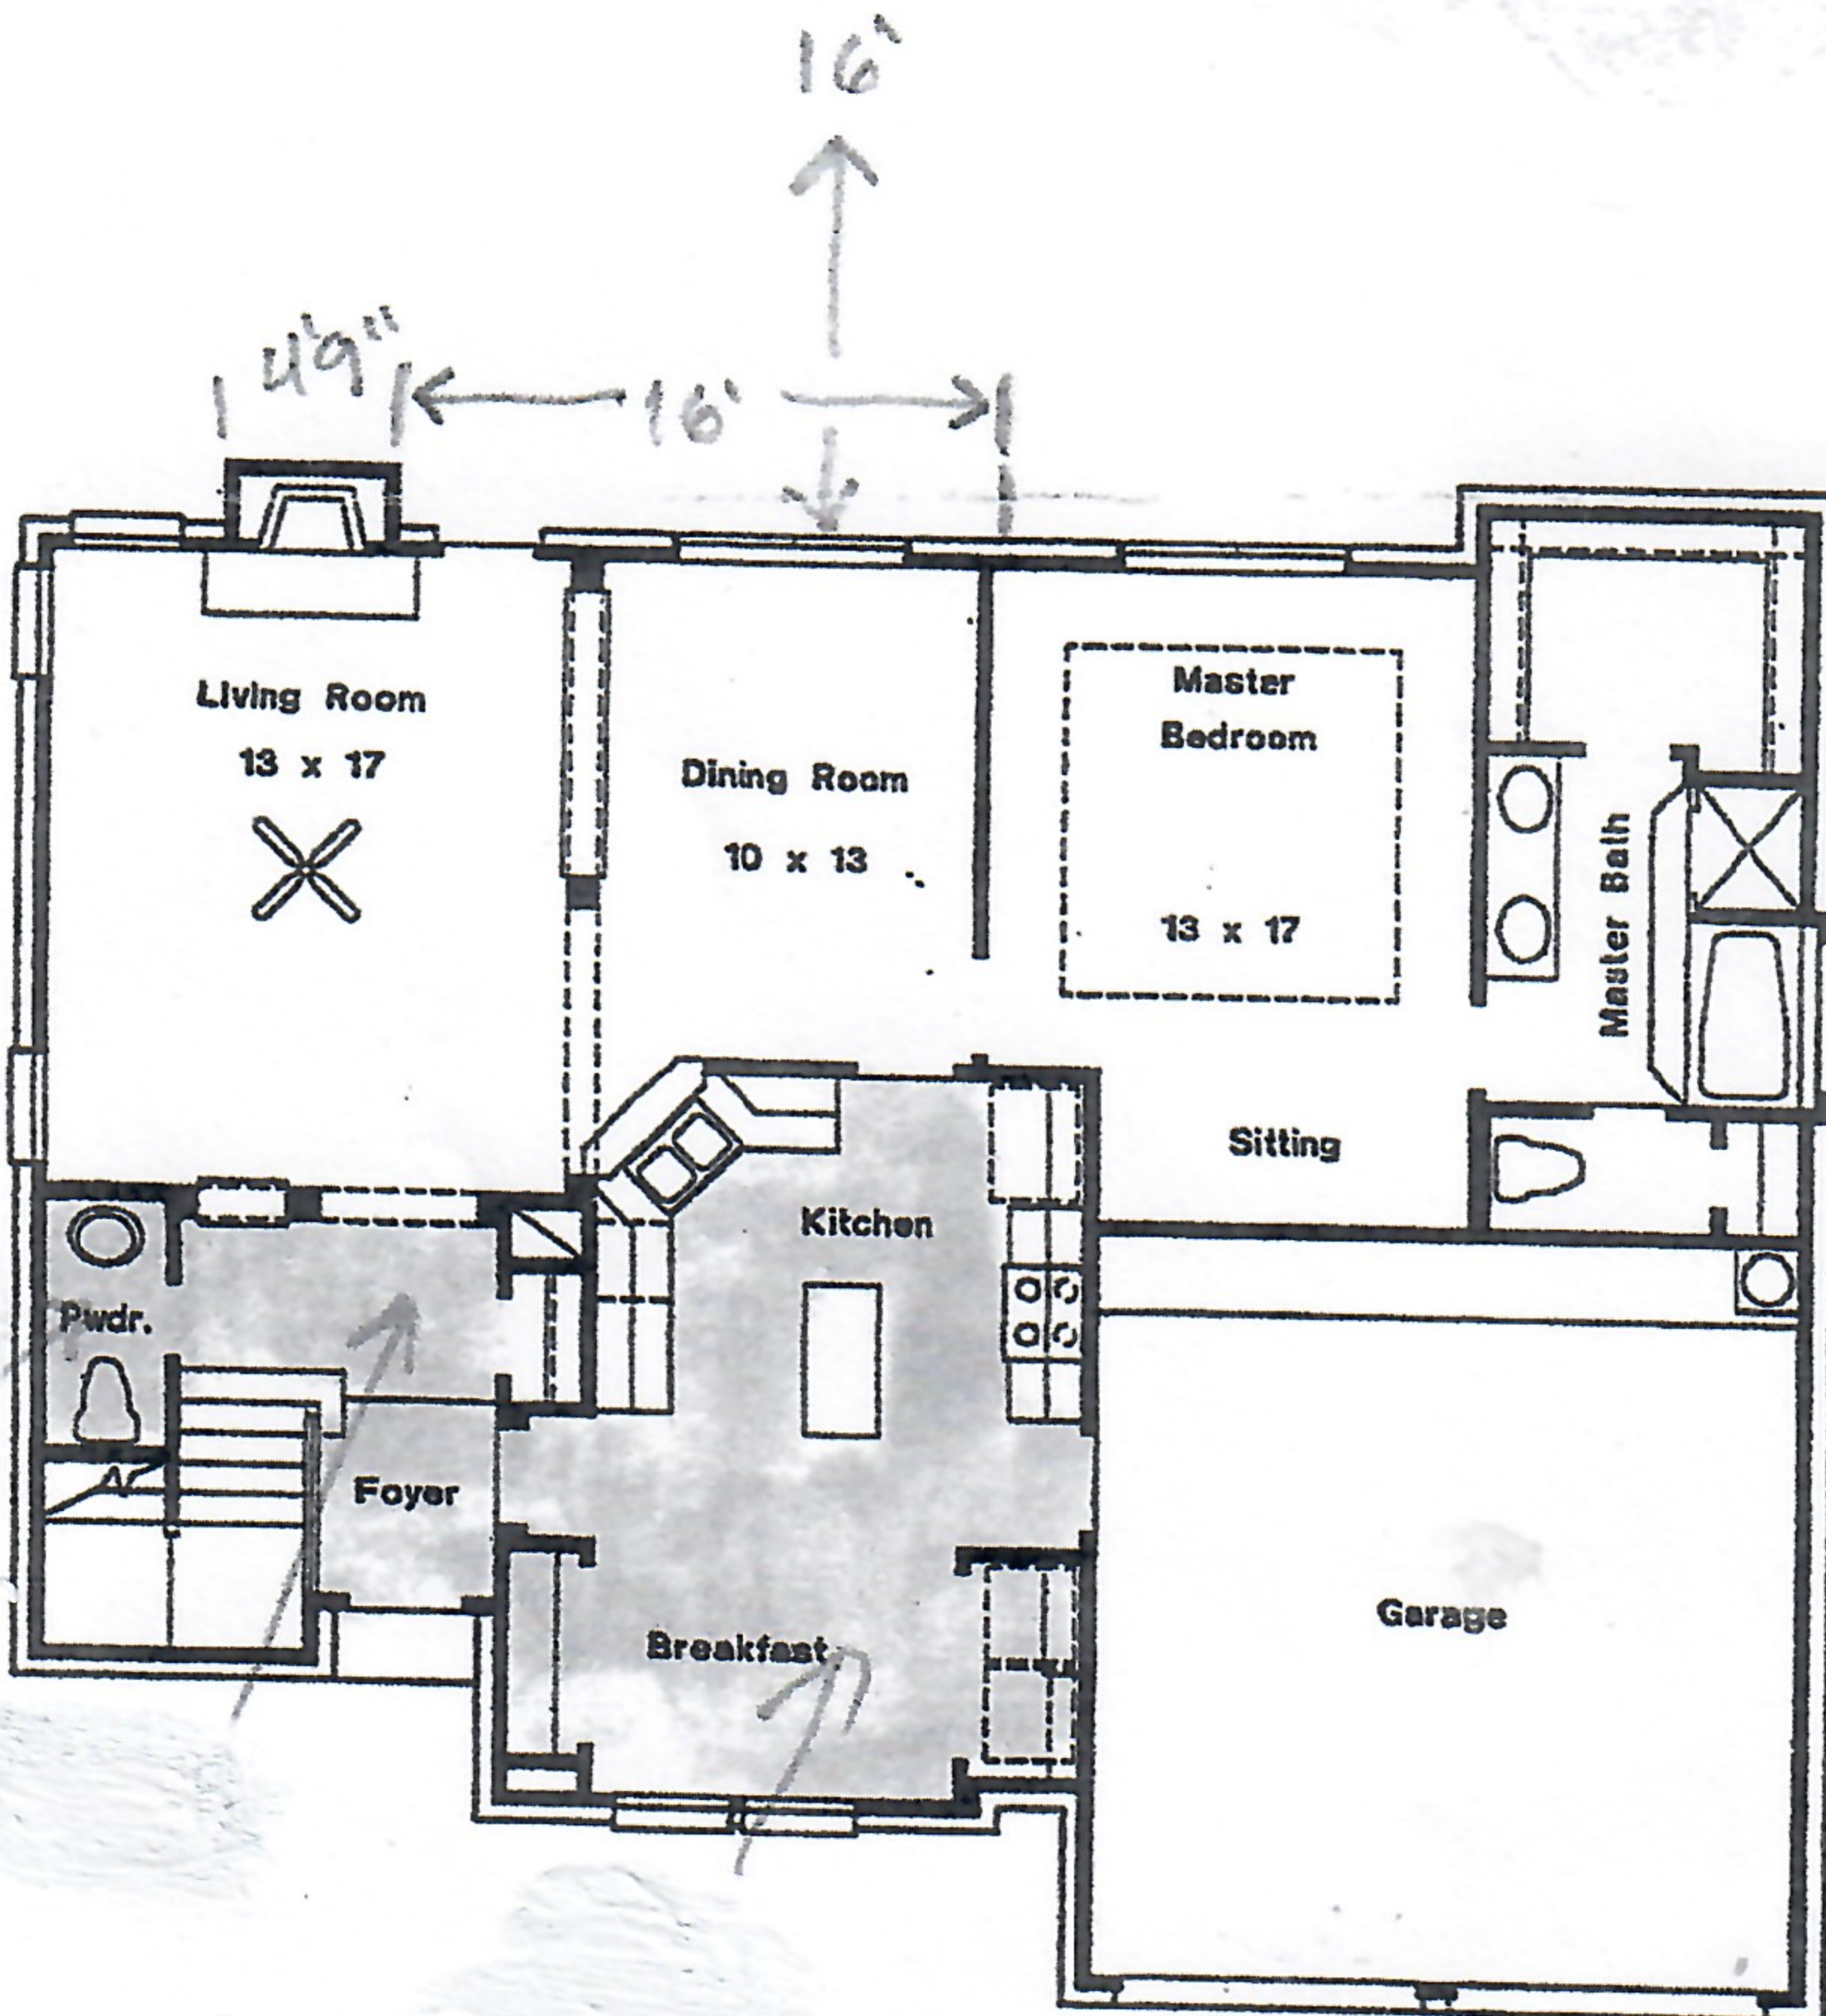

The Windsor II

- Spacious two story entry with lots of windows and two plant shelves creates a great first impression.
- Crown molding in the Dining Room is a custom touch you will enjoy for years to come.
- Kitchen pass-thru enables you to always be a part of the activities.
- The large Breakfast Area is an ideal place to enjoy that second cup of coffee while you plan your day.

11009 FAIRWOOD

- The Master Suite is the perfect "retreat" with volume ceilings and its own sitting area.
- Your choice of a Game Room or a fourth bedroom.
- Two heating and A/C systems for your comfort upstairs and downstairs.
- Large secondary bedrooms for the family on the grow.