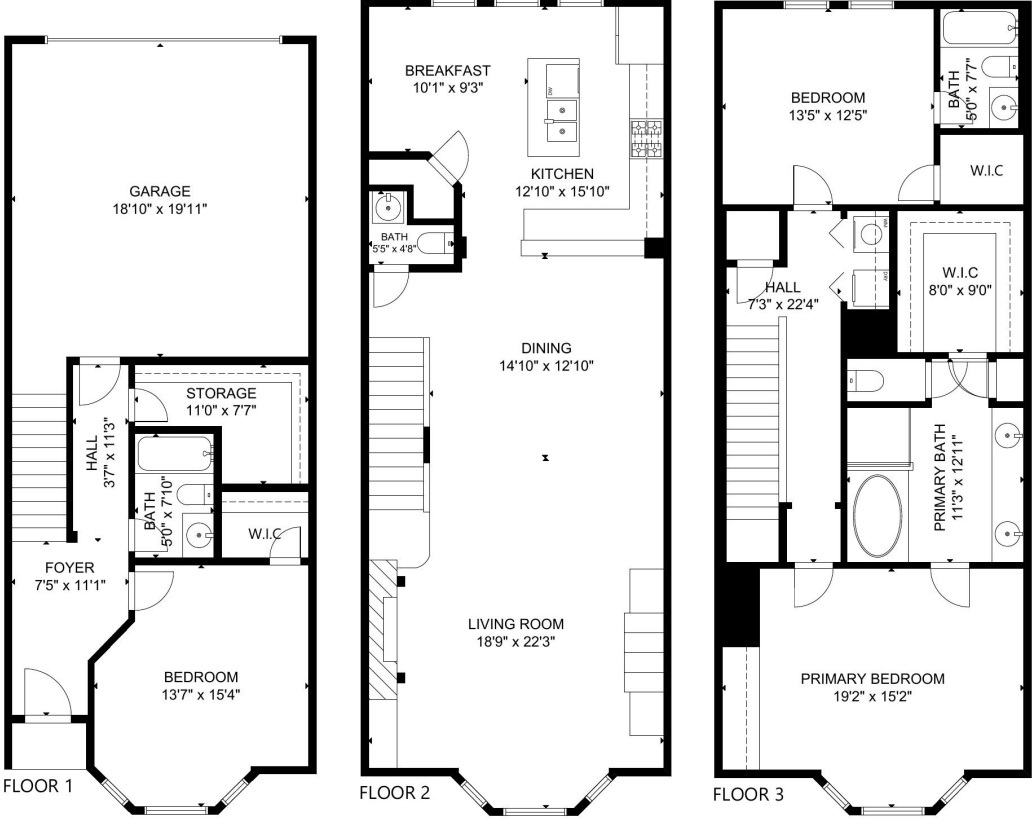

26 Waugh Dr B, Houston, TX, 77007, US

GROSS INTERNAL AREA
 TOTAL: 2,336 sq ft
 FLOOR 1: 476 sq ft, FLOOR 2: 925 sq ft
 FLOOR 3: 935 sq ft
 EXCLUDED AREA: GARAGE: 383 sq ft
 SIZE AND DIMENSIONS ARE APPROXIMATE, ACTUAL MAY VARY.