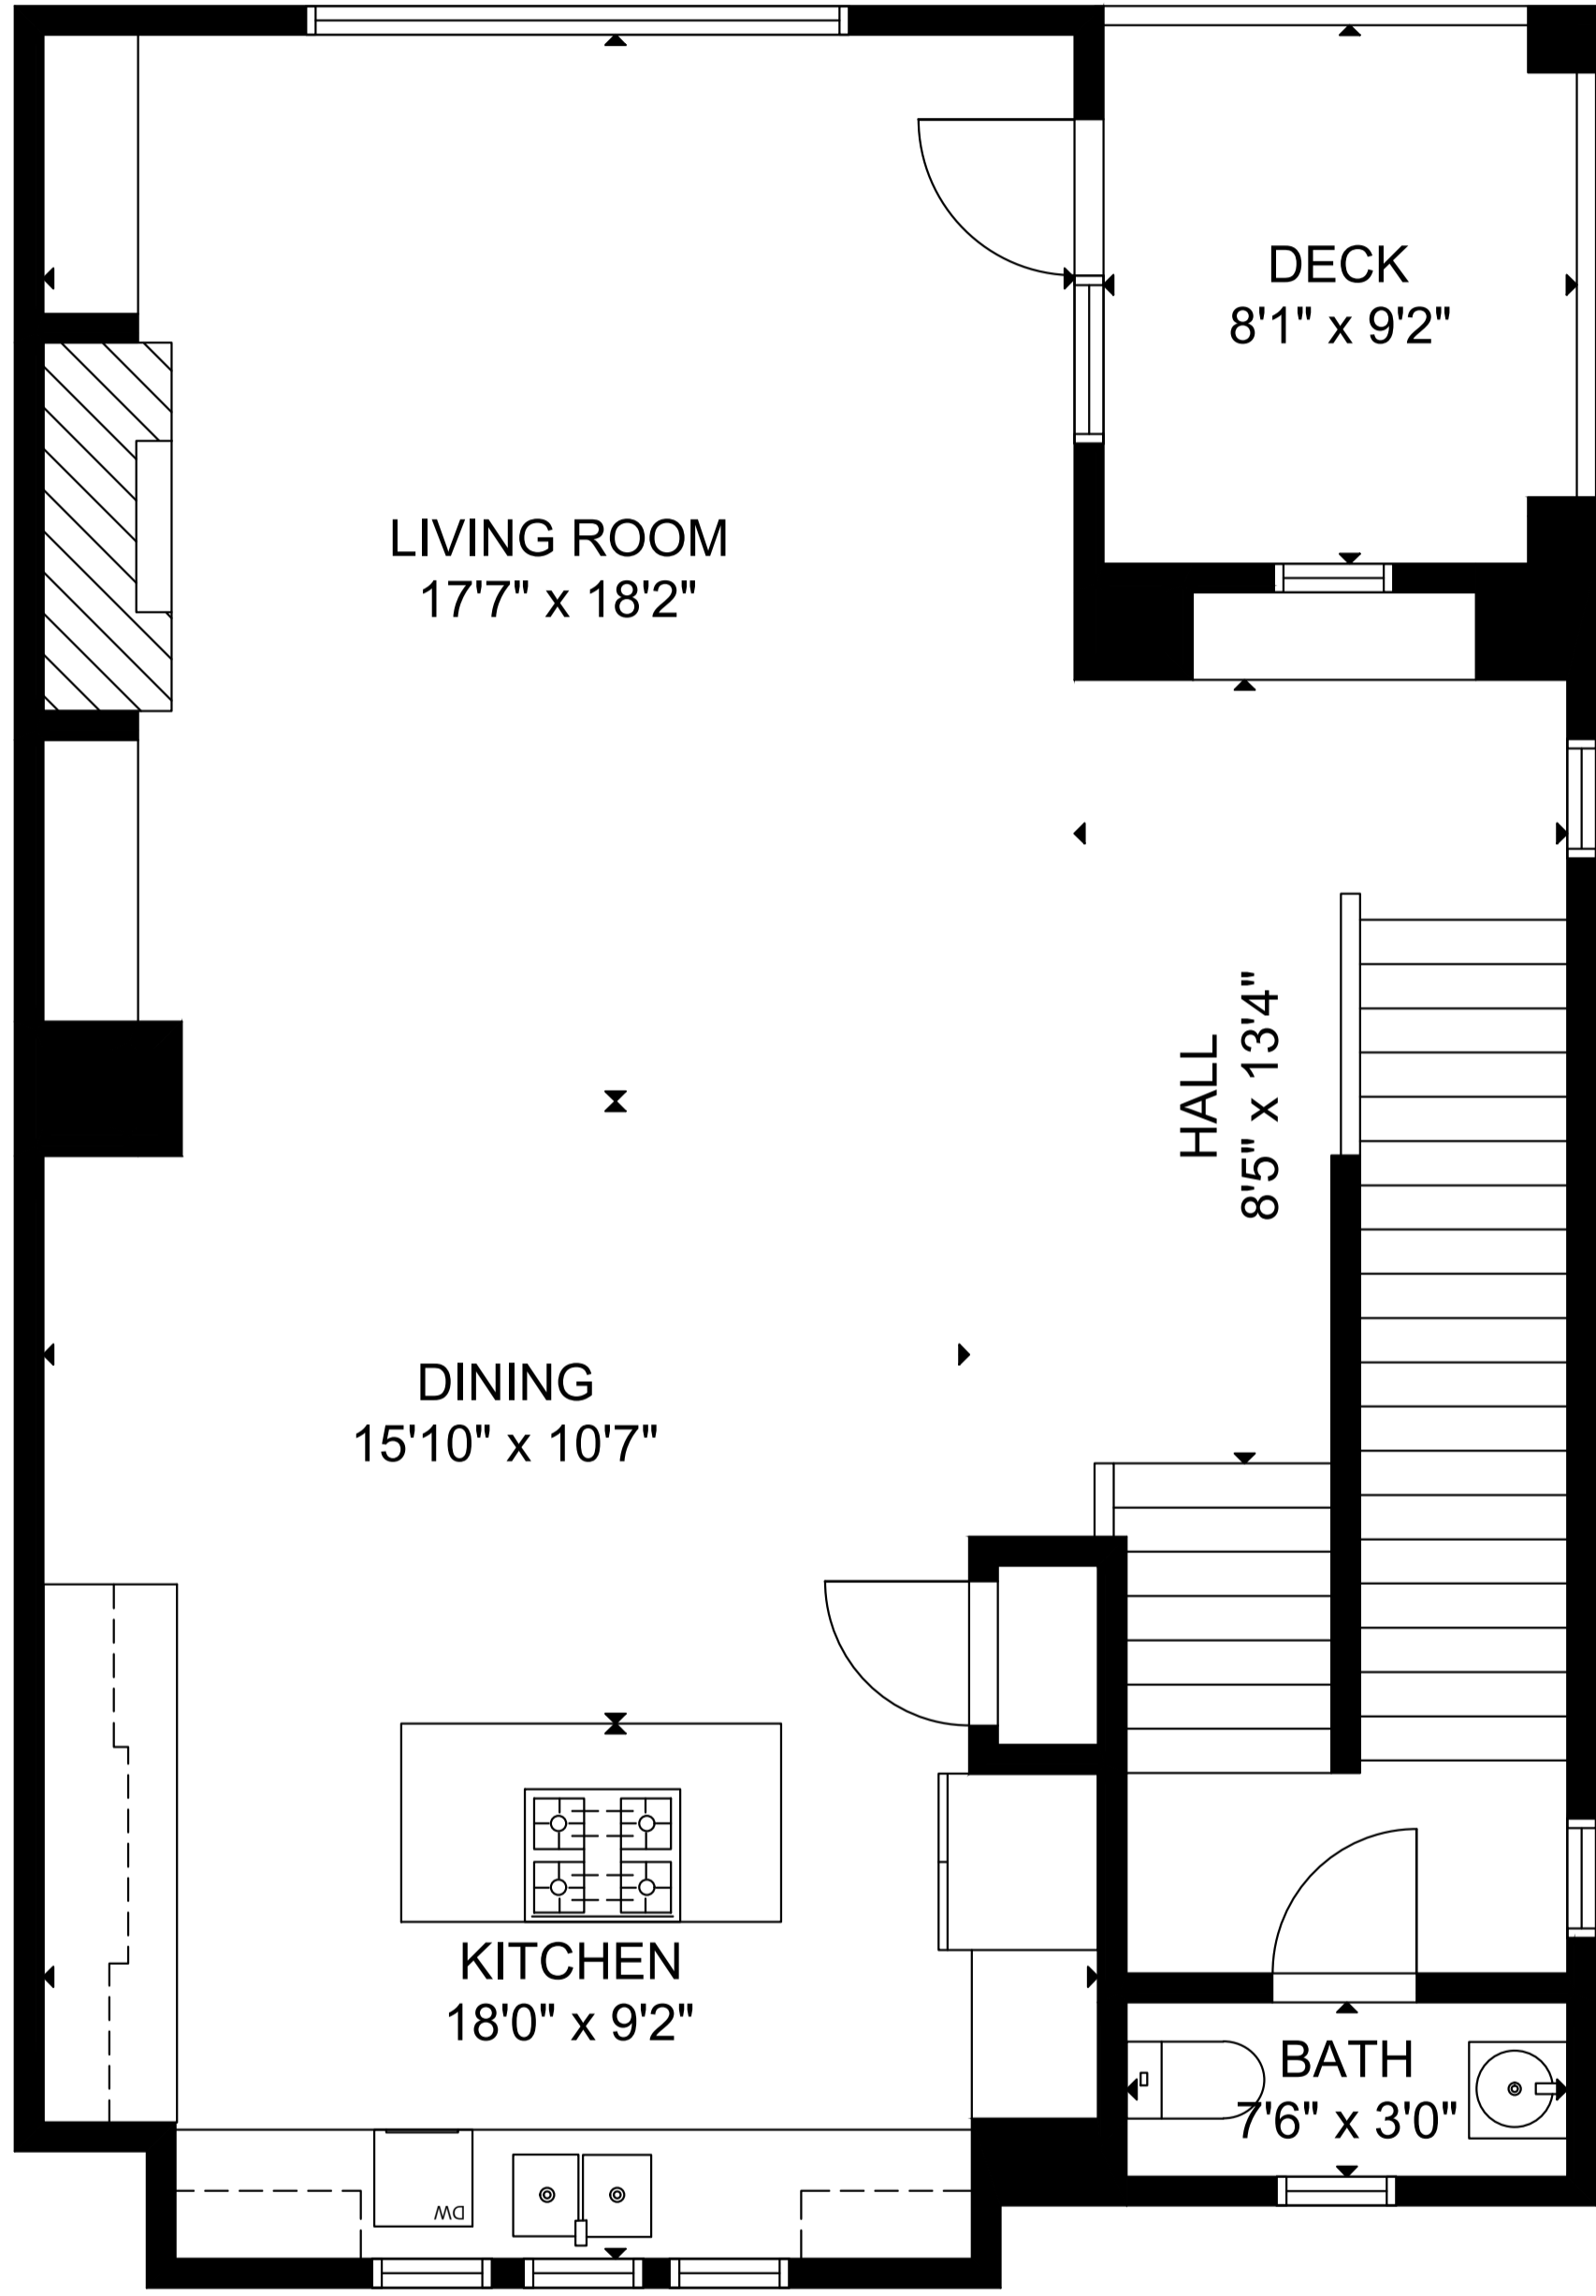

2118 Lakeshore Edge Dr Houston TX 77080

FLOOR 1

FLOOR 2

FLOOR 3

FLOOR 4

GROSS INTERNAL AREA
 TOTAL: 2,789 sq ft
 FLOOR 1: 450 sq ft, FLOOR 2: 884 sq ft
 FLOOR 3: 960 sq ft, FLOOR 4: 495 sq ft
 EXCLUDED AREA: GARAGE: 344 sq ft, DECK: 74 sq ft
 ROOF TOP: 175 sq ft

SIZE AND DIMENSIONS ARE APPROXIMATE, ACTUAL MAY VARY.