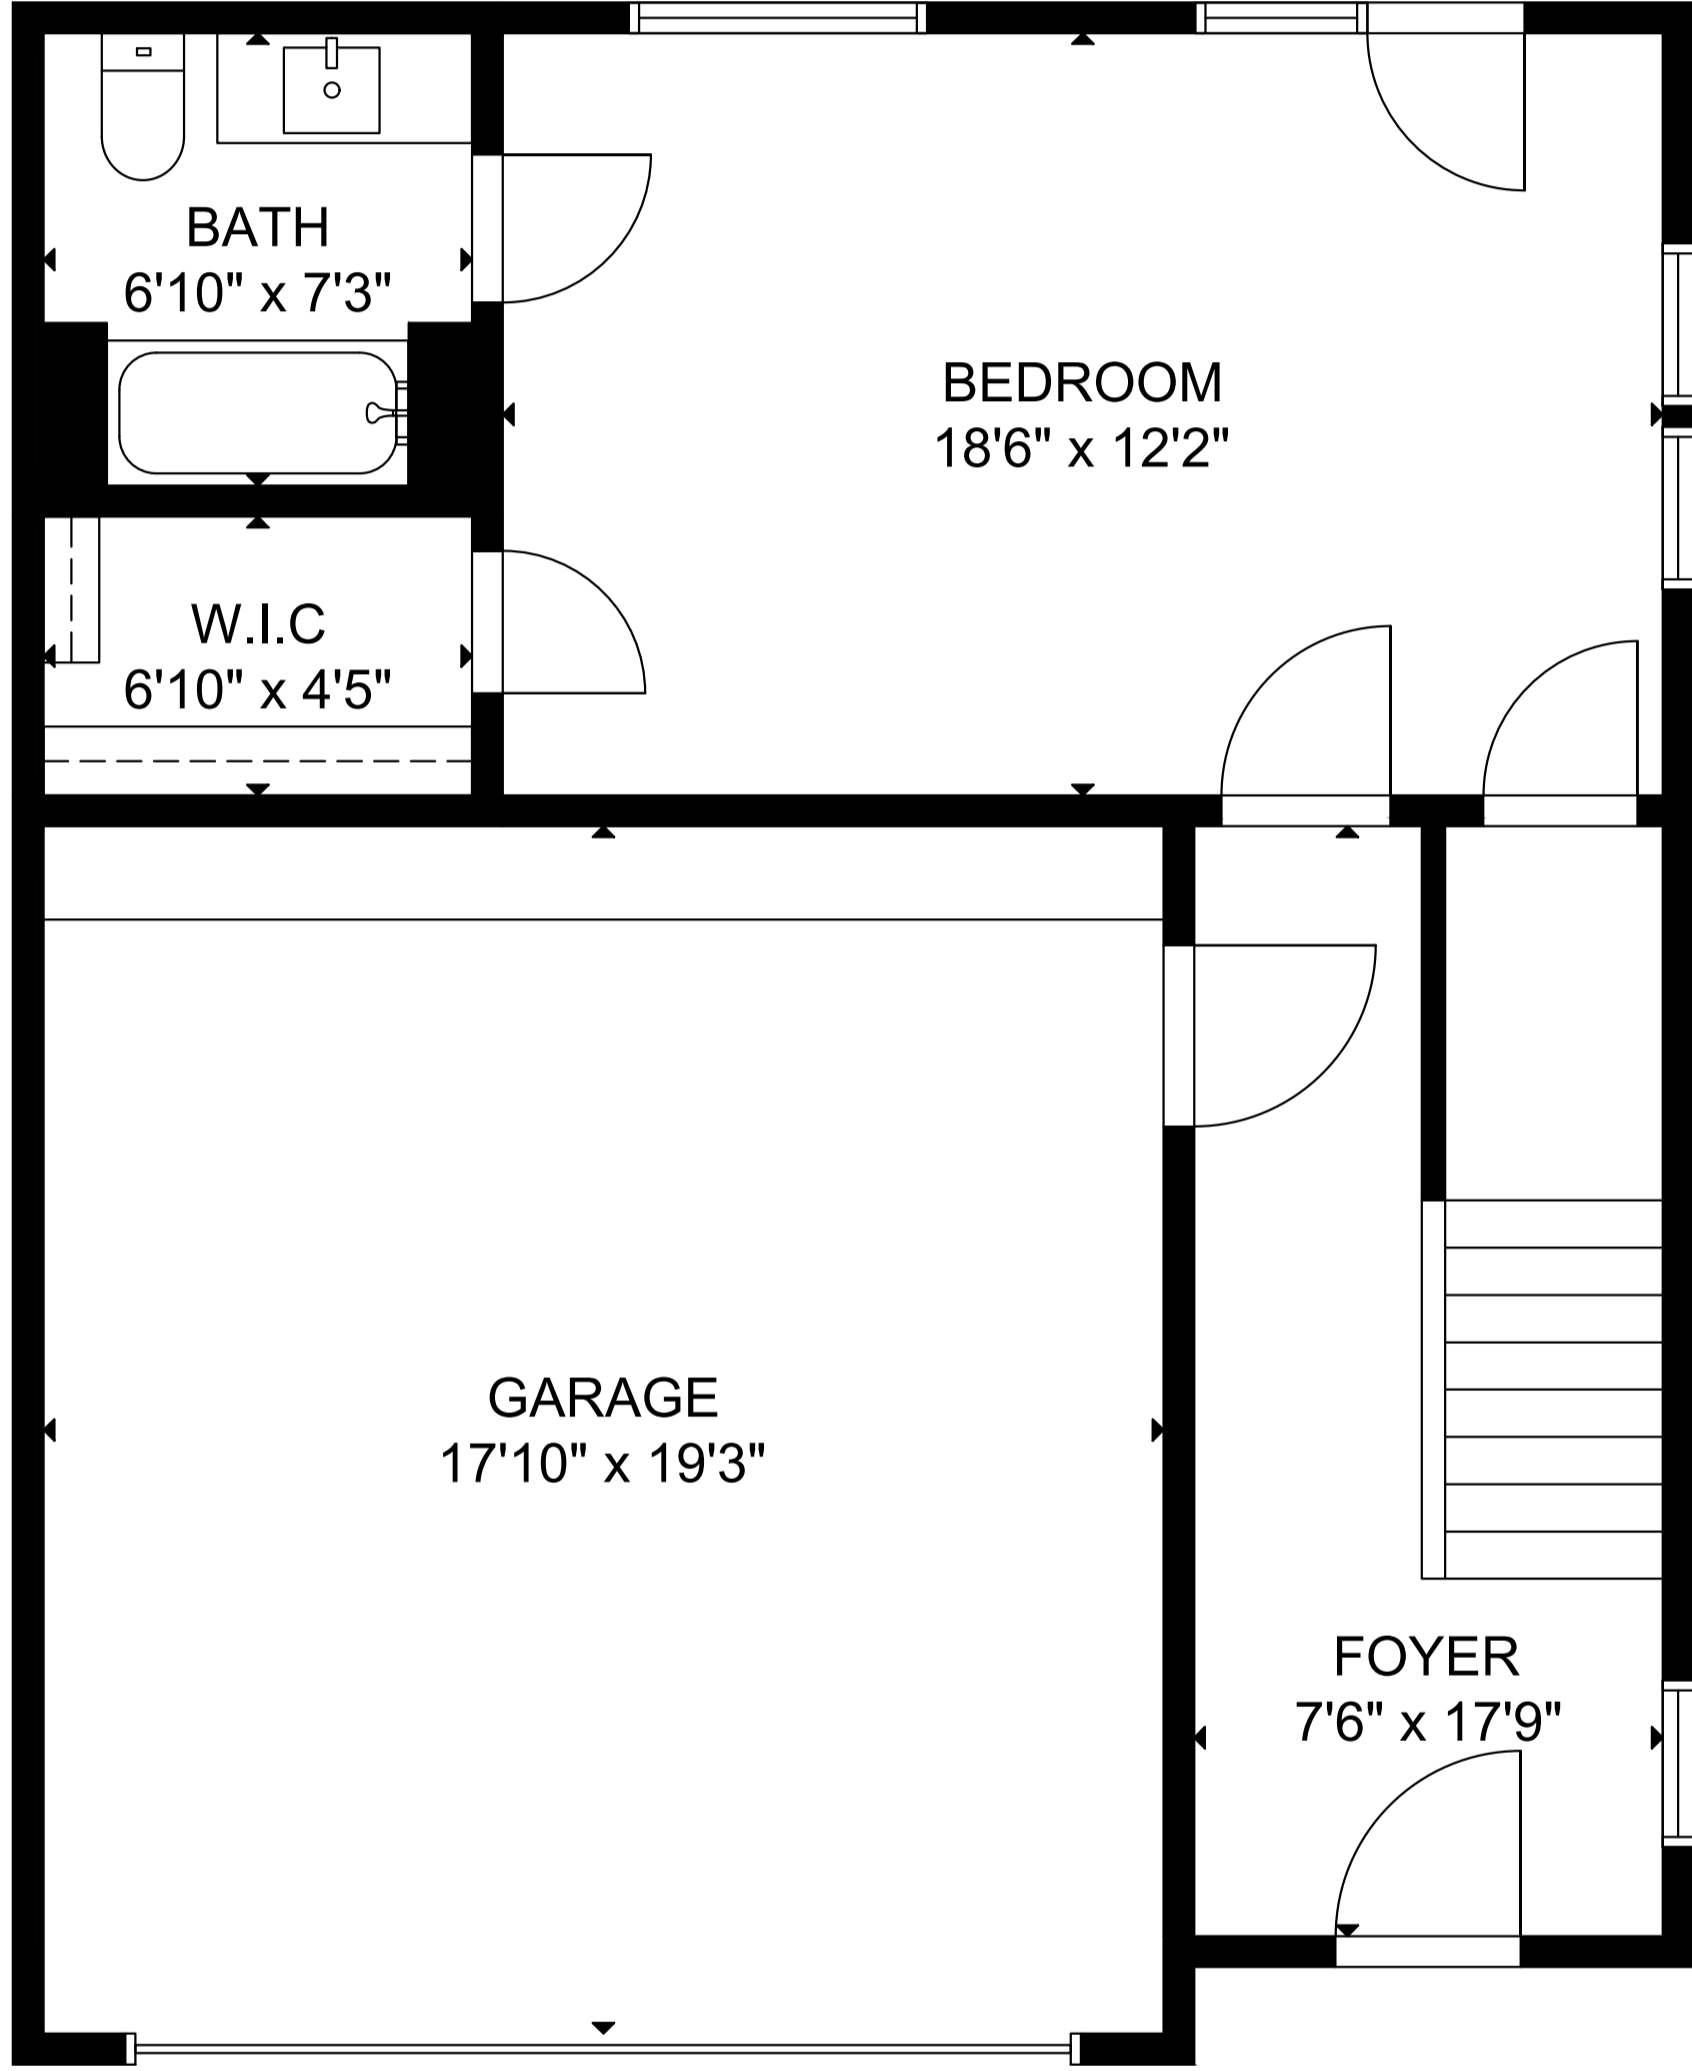

2118 Lakeshore Edge Dr Houston TX 77080

FLOOR 1

FLOOR 2

FLOOR 3

FLOOR 4

GROSS INTERNAL AREA
 TOTAL: 2,789 sq ft
 FLOOR 1: 450 sq ft, FLOOR 2: 884 sq ft
 FLOOR 3: 960 sq ft, FLOOR 4: 495 sq ft
 EXCLUDED AREA: GARAGE: 344 sq ft, DECK: 74 sq ft
 ROOF TOP: 175 sq ft

SIZE AND DIMENSIONS ARE APPROXIMATE, ACTUAL MAY VARY.