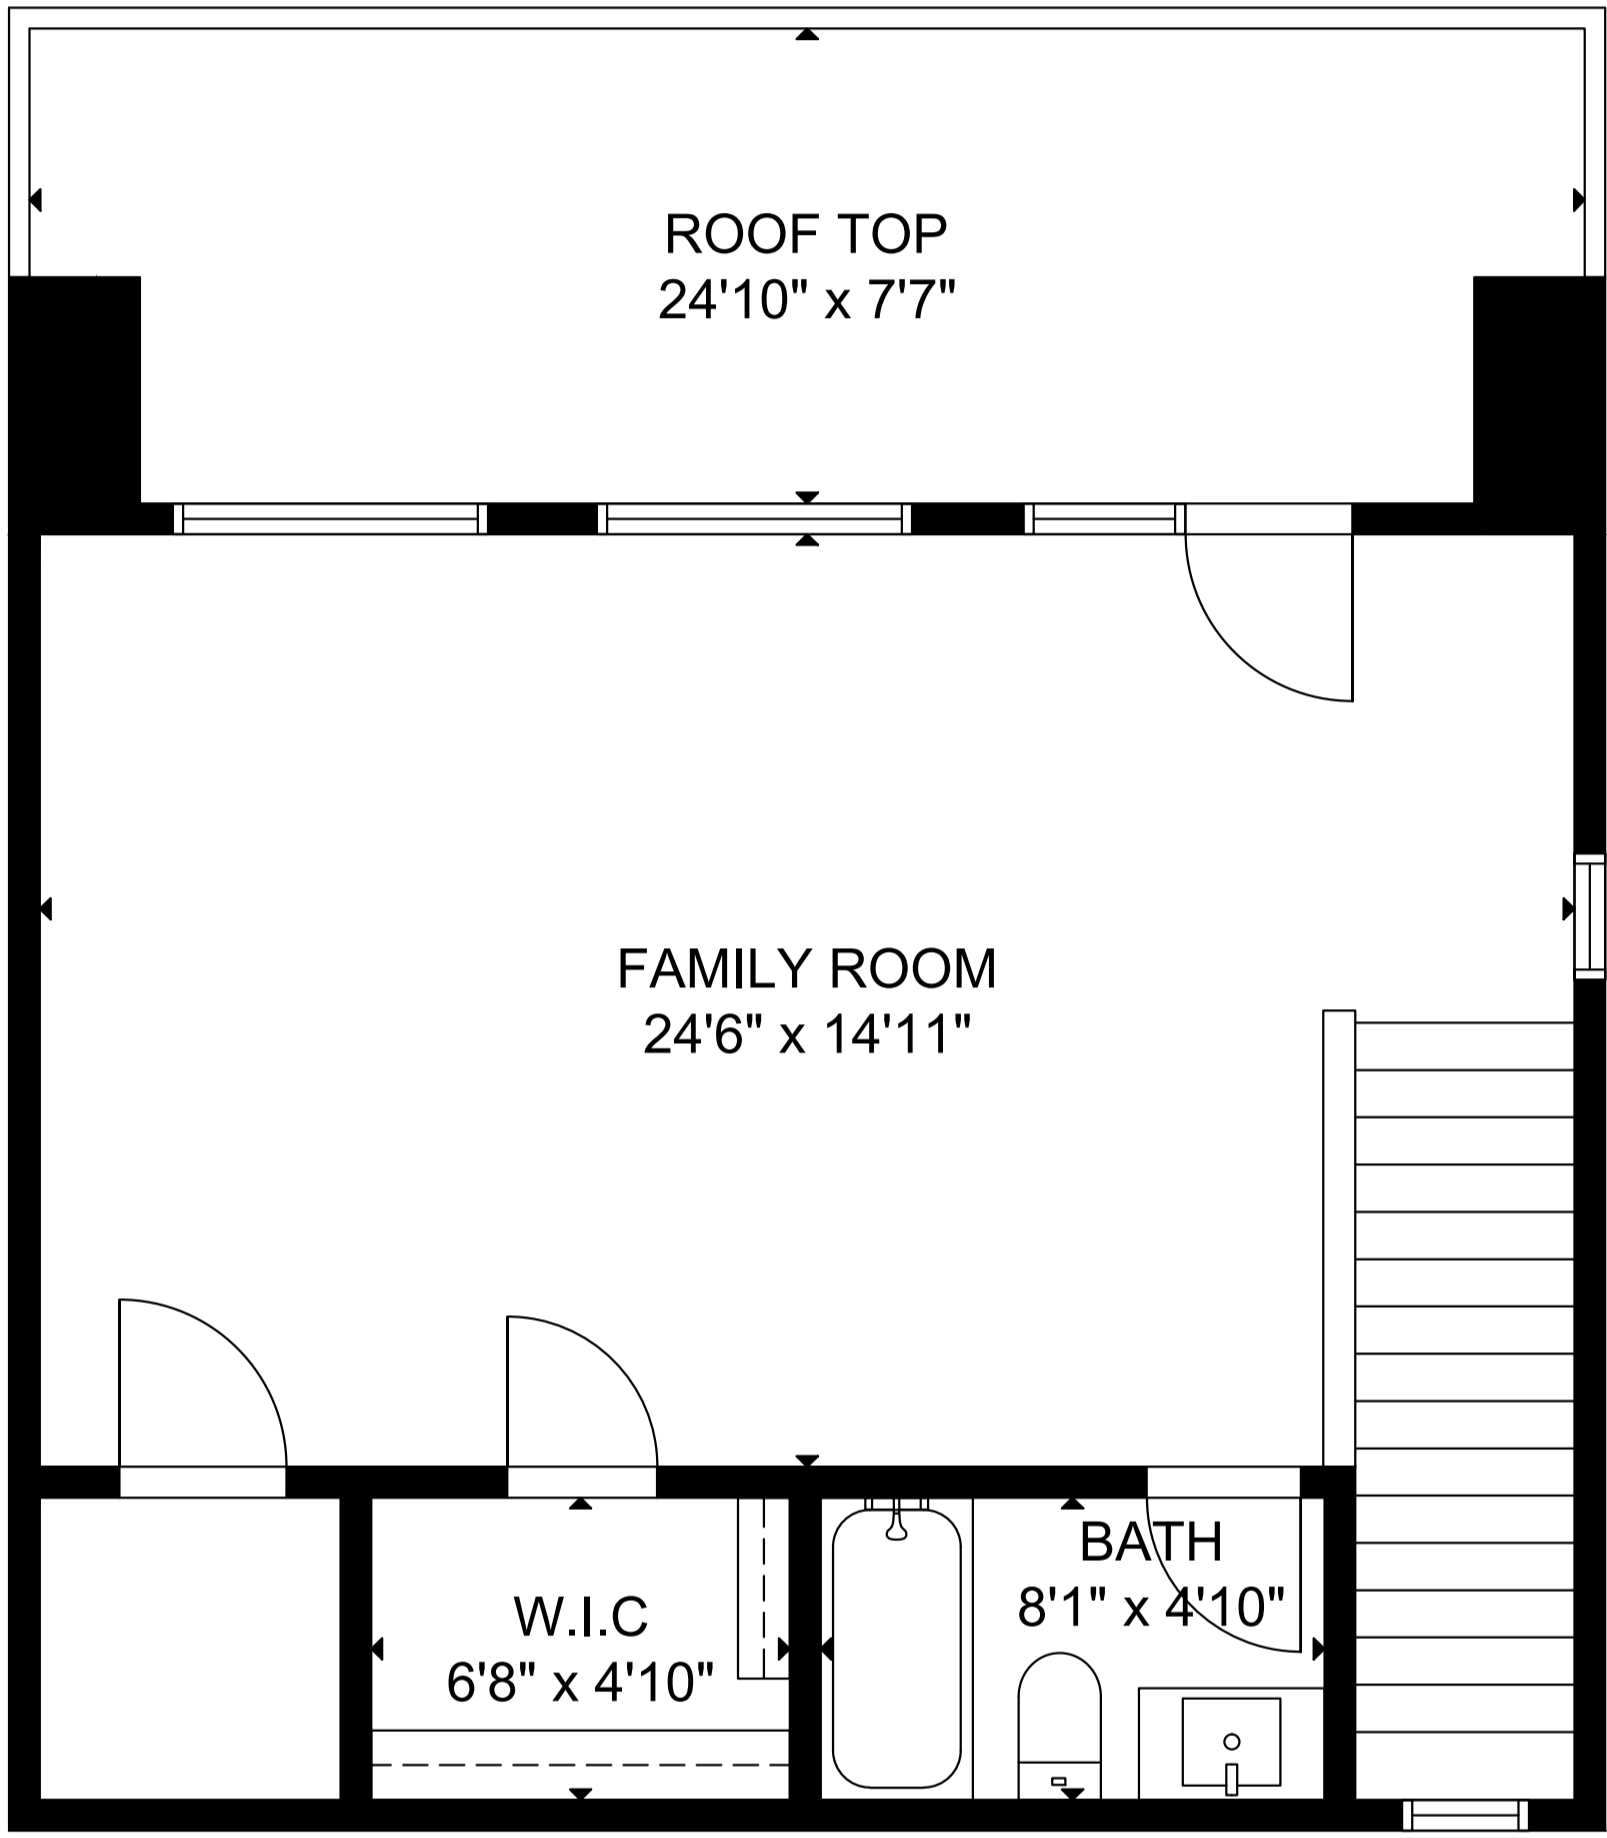

2118 Lakeshore Edge Dr Houston TX 77080

FLOOR 1

FLOOR 2

FLOOR 3

FLOOR 4

GROSS INTERNAL AREA
 TOTAL: 2,789 sq ft
 FLOOR 1: 450 sq ft, FLOOR 2: 884 sq ft
 FLOOR 3: 960 sq ft, FLOOR 4: 495 sq ft
 EXCLUDED AREA: GARAGE: 344 sq ft, DECK: 74 sq ft
 ROOF TOP: 175 sq ft

SIZE AND DIMENSIONS ARE APPROXIMATE, ACTUAL MAY VARY.