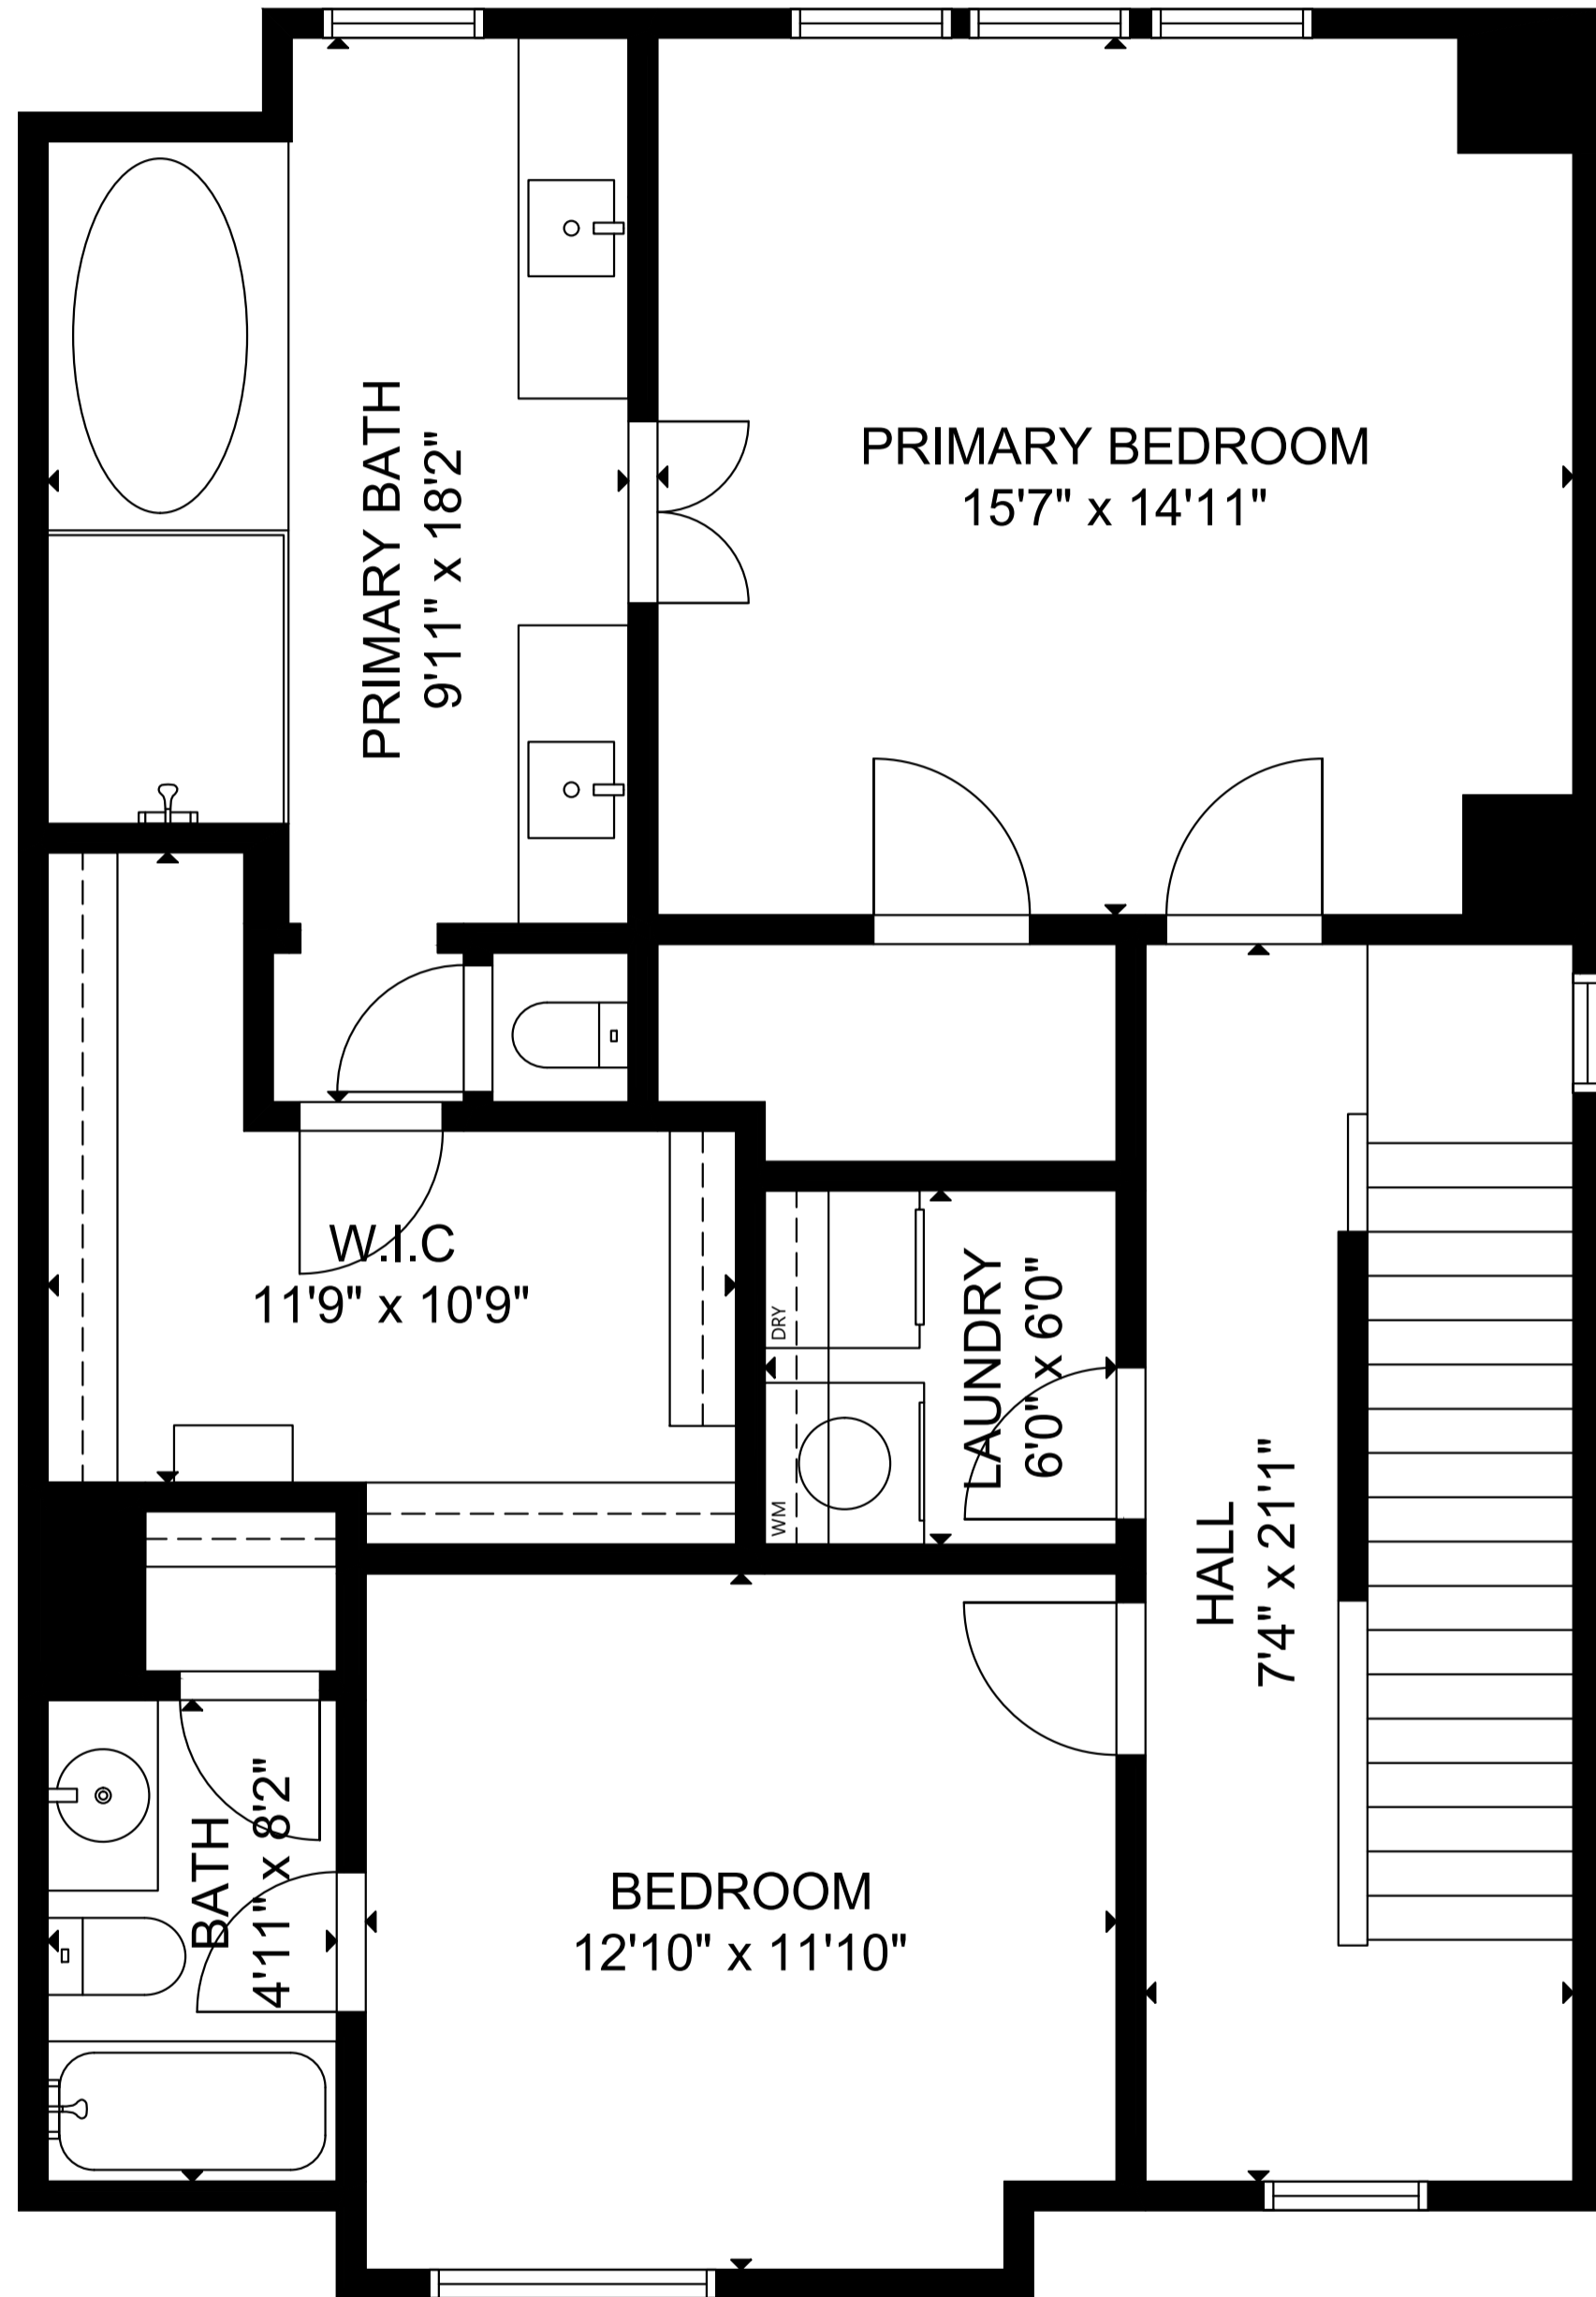

2118 Lakeshore Edge Dr Houston TX 77080

FLOOR 1

FLOOR 2

FLOOR 3

FLOOR 4

GROSS INTERNAL AREA
 TOTAL: 2,789 sq ft
 FLOOR 1: 450 sq ft, FLOOR 2: 884 sq ft
 FLOOR 3: 960 sq ft, FLOOR 4: 495 sq ft
 EXCLUDED AREA: GARAGE: 344 sq ft, DECK: 74 sq ft
 ROOF TOP: 175 sq ft

SIZE AND DIMENSIONS ARE APPROXIMATE, ACTUAL MAY VARY.