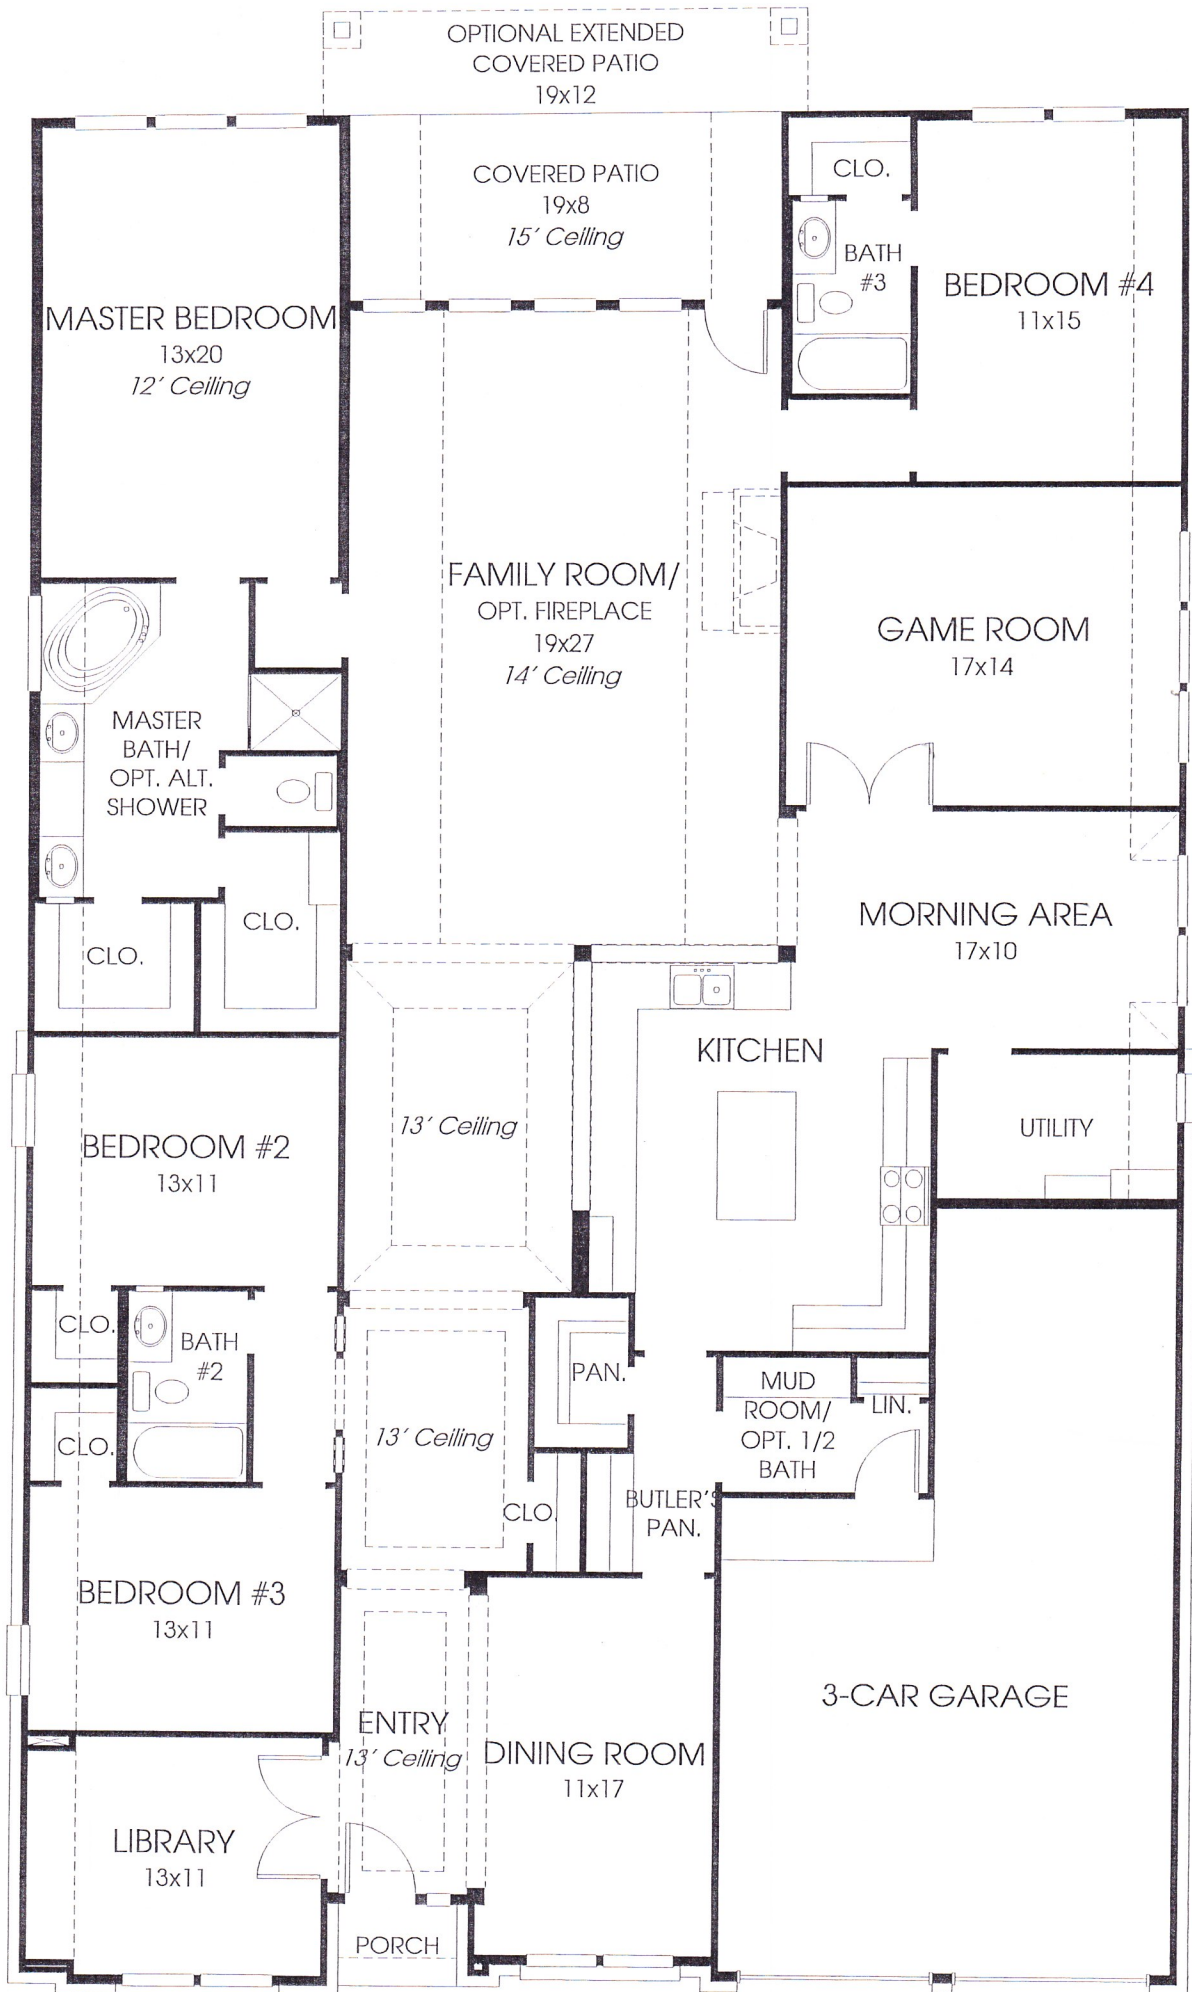

DESIGNS

Design 3257W

This home contains approximately 3,257 square feet.*

*See Page 3 for Details and Disclaimers.
© Perry Homes, LLC 2014

11/17/2014
(60' CL)

PERRY HOMES