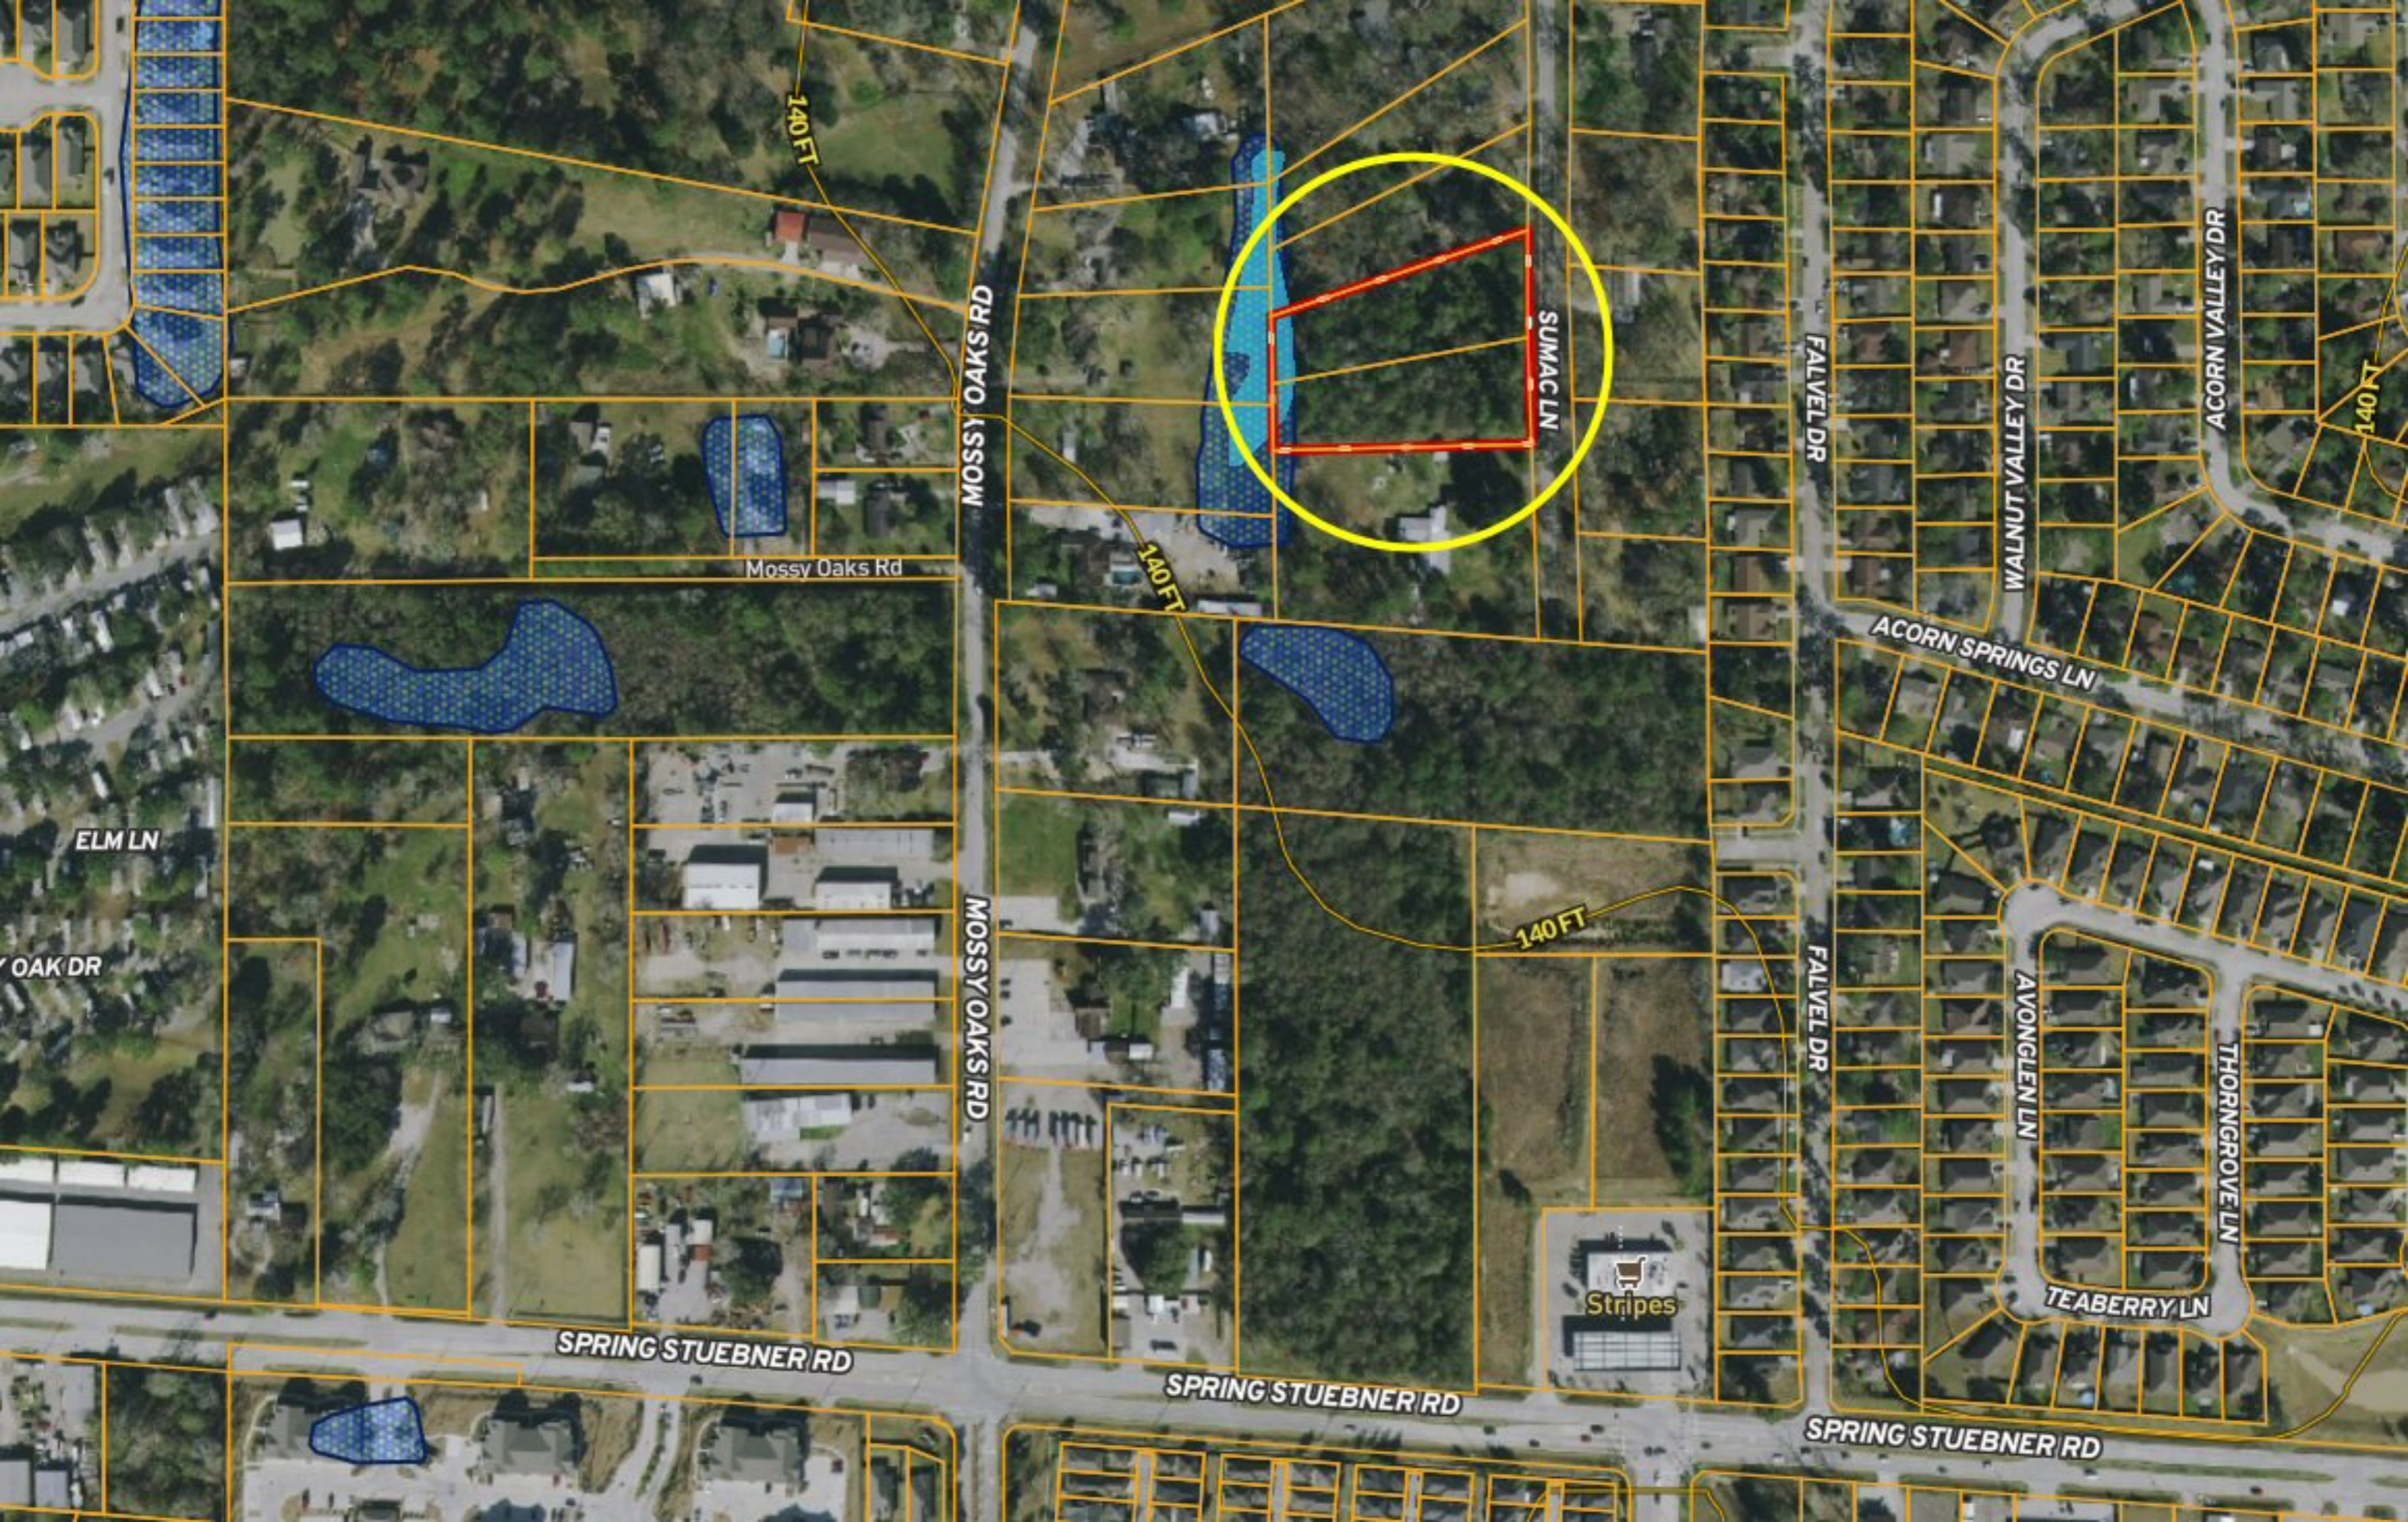

1.98-ac Sumac Ln ~ Mossy Oaks

Copyright © and (P) 1988–2010 Microsoft Corporation and/or its suppliers. All rights reserved. <http://www.microsoft.com/mappoint/>
Certain mapping and direction data © 2010 NAVTEQ. All rights reserved. The Data for areas of Canada includes information taken with permission from Canadian authorities, including: © Her Majesty the Queen in Right of Canada, © Queen's Printer for Ontario. NAVTEQ and NAVTEQ ON BOARD are trademarks of NAVTEQ. © 2010 Tele Atlas North America, Inc. All rights reserved. Tele Atlas and Tele Atlas North America are trademarks of Tele Atlas, Inc. © 2010 by Applied Geographic Systems. All rights reserved.

140 FT

MOSSY OAKS RD

Mossy Oaks Rd

140 FT

SUMAC LN

140 FT

140 FT

ELM LN

OAK DR

MOSSY OAKS RD

Stripes

SPRING STUEBNER RD

SPRING STUEBNER RD

SPRING STUEBNER RD

FALVEL DR

WALNUT VALLEY DR

ACORN VALLEY DR

ACORN SPRINGS LN

AVONGLEN LN

THORNGROVE LN

TEABERRY LN

140 FT

FALVEL DR

FALVEL DR