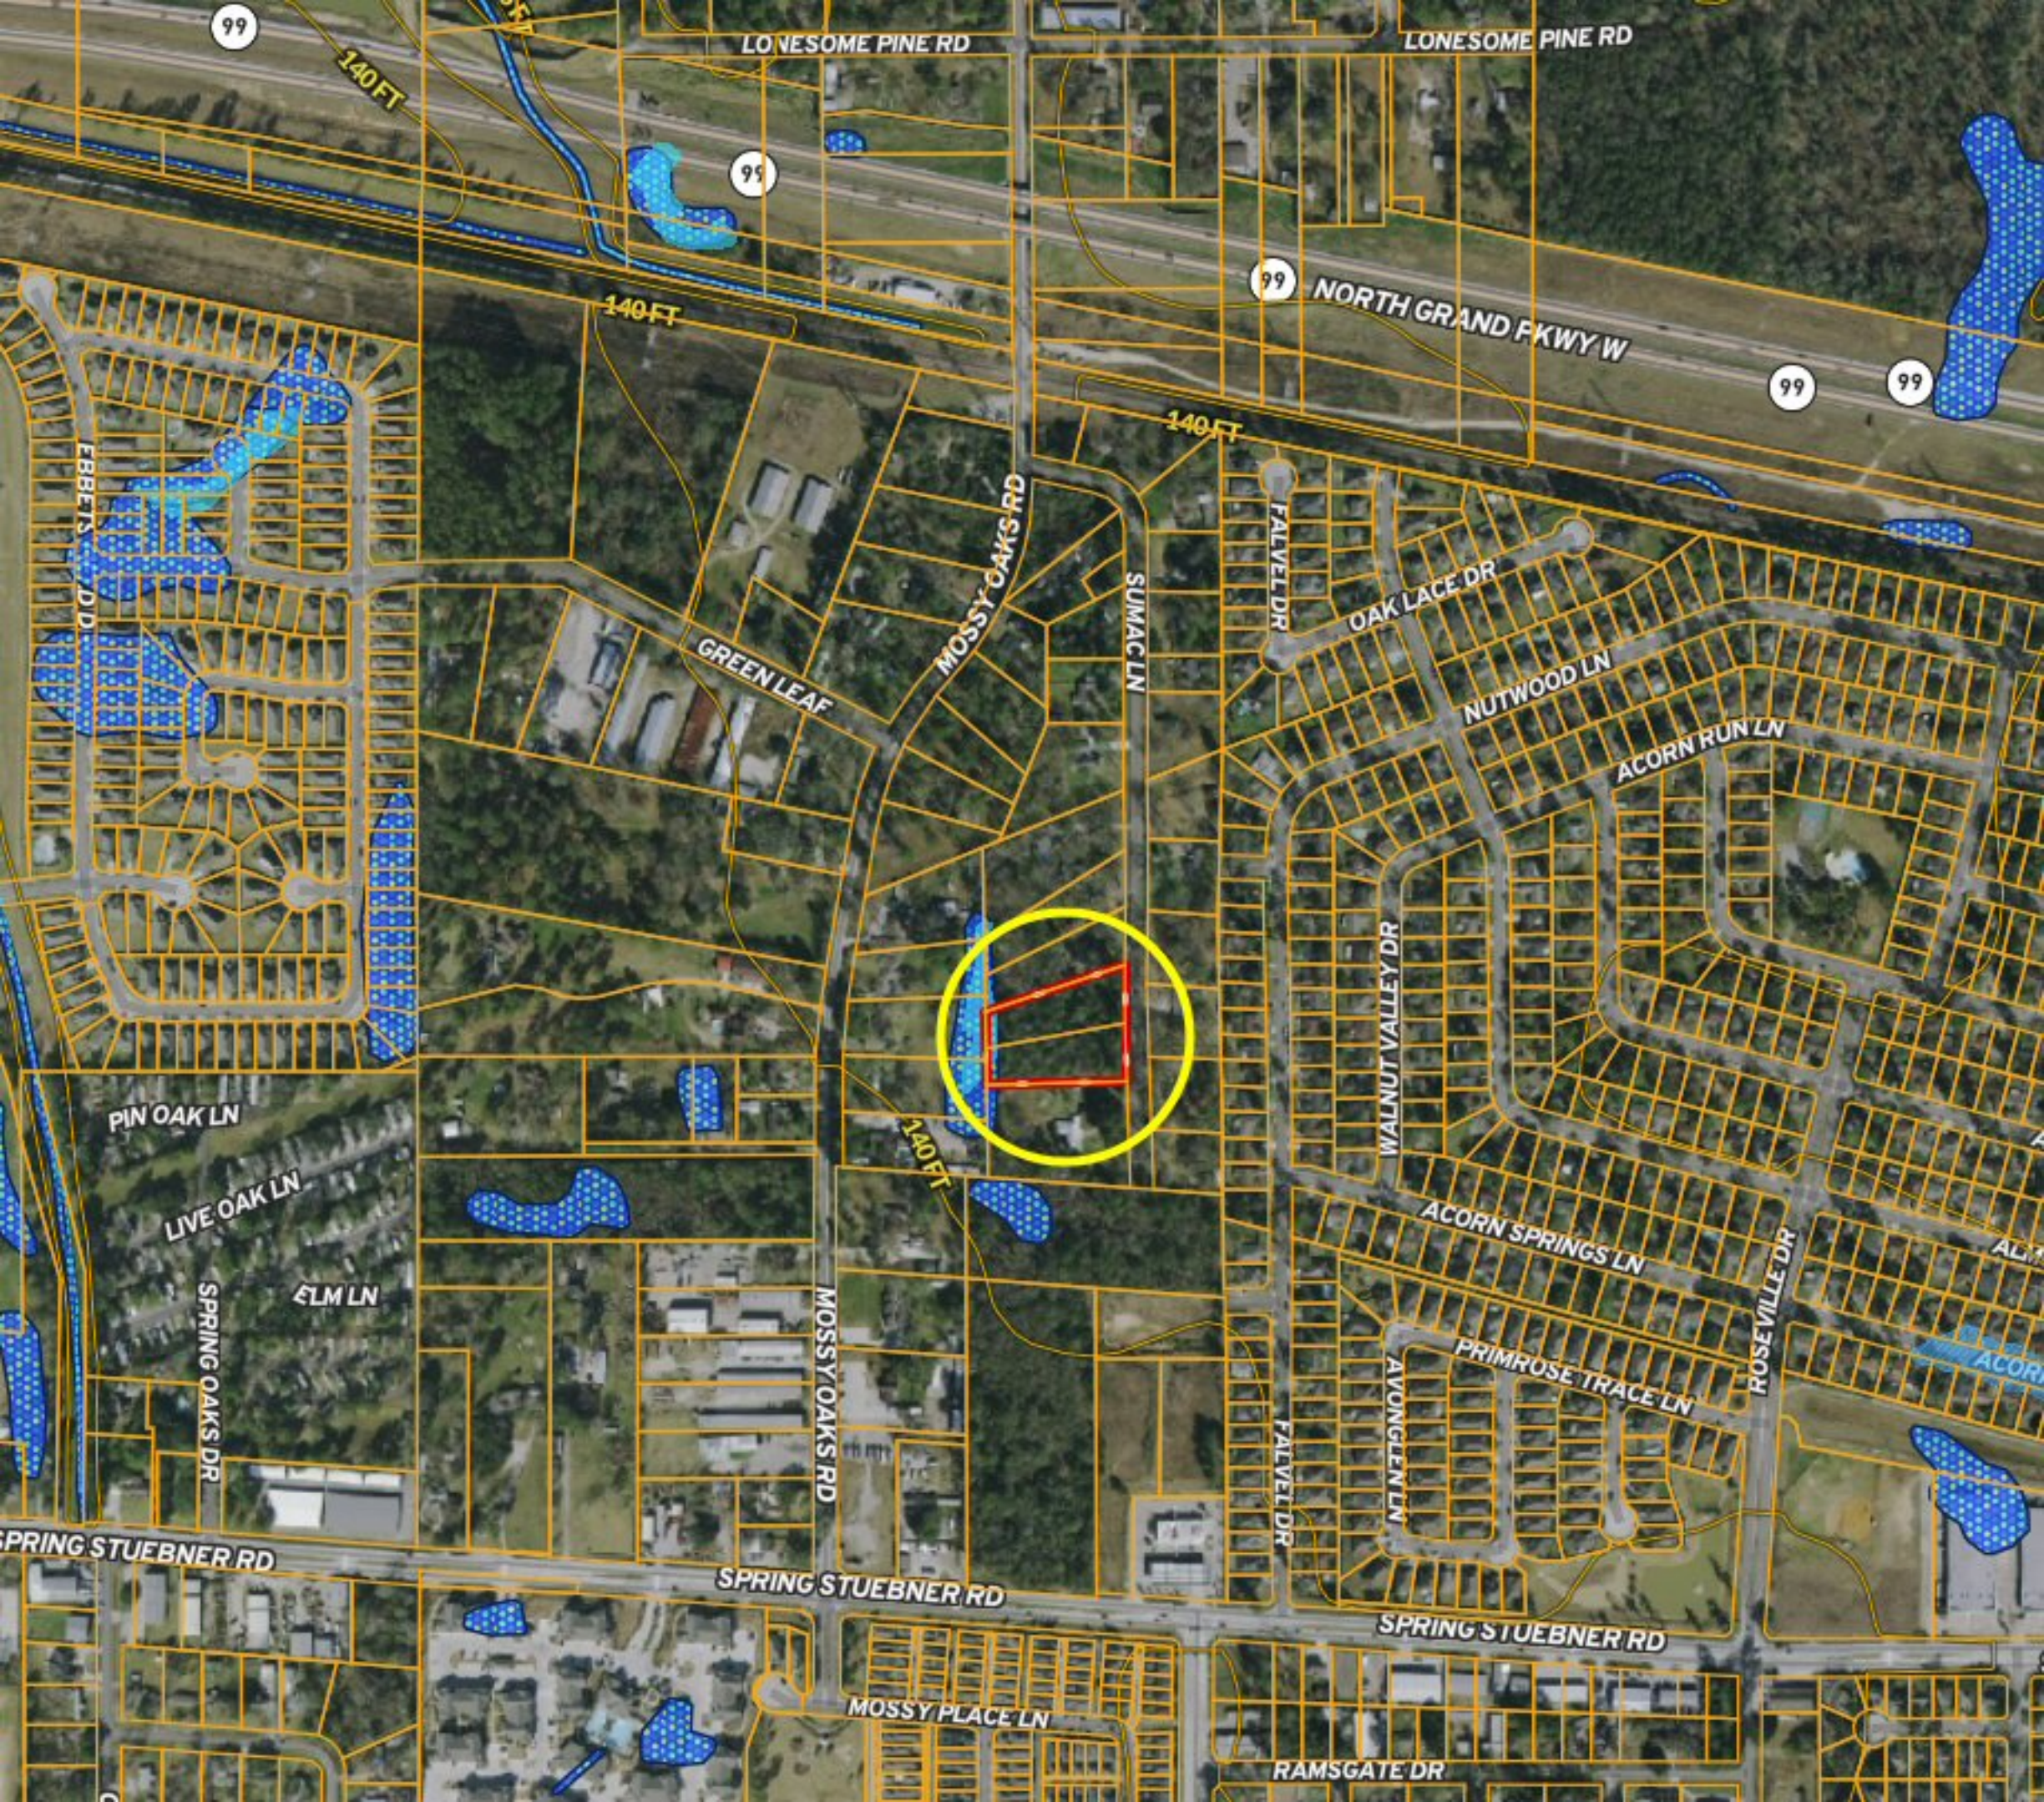

1.98-ac Sumac Ln ~ Mossy Oaks

Copyright © and (P) 1988–2010 Microsoft Corporation and/or its suppliers. All rights reserved. <http://www.microsoft.com/mappoint/>
Certain mapping and direction data © 2010 NAVTEQ. All rights reserved. The Data for areas of Canada includes information taken with permission from Canadian authorities, including: © Her Majesty the Queen in Right of Canada, © Queen's Printer for Ontario. NAVTEQ and NAVTEQ ON BOARD are trademarks of NAVTEQ. © 2010 Tele Atlas North America, Inc. All rights reserved. Tele Atlas and Tele Atlas North America are trademarks of Tele Atlas, Inc. © 2010 by Applied Geographic Systems. All rights reserved.

140 FT

MOSSY OAKS RD

Mossy Oaks Rd

140 FT

SUMAC LN

140 FT

140 FT

ELM LN

OAK DR

MOSSY OAKS RD

Stripes

SPRING STUEBNER RD

SPRING STUEBNER RD

SPRING STUEBNER RD

FALVEL DR

WALNUT VALLEY DR

ACORN VALLEY DR

ACORN SPRINGS LN

AVONGLEN LN

THORNGROVE LN

TEABERRY LN

140 FT

FALVEL DR

FALVEL DR