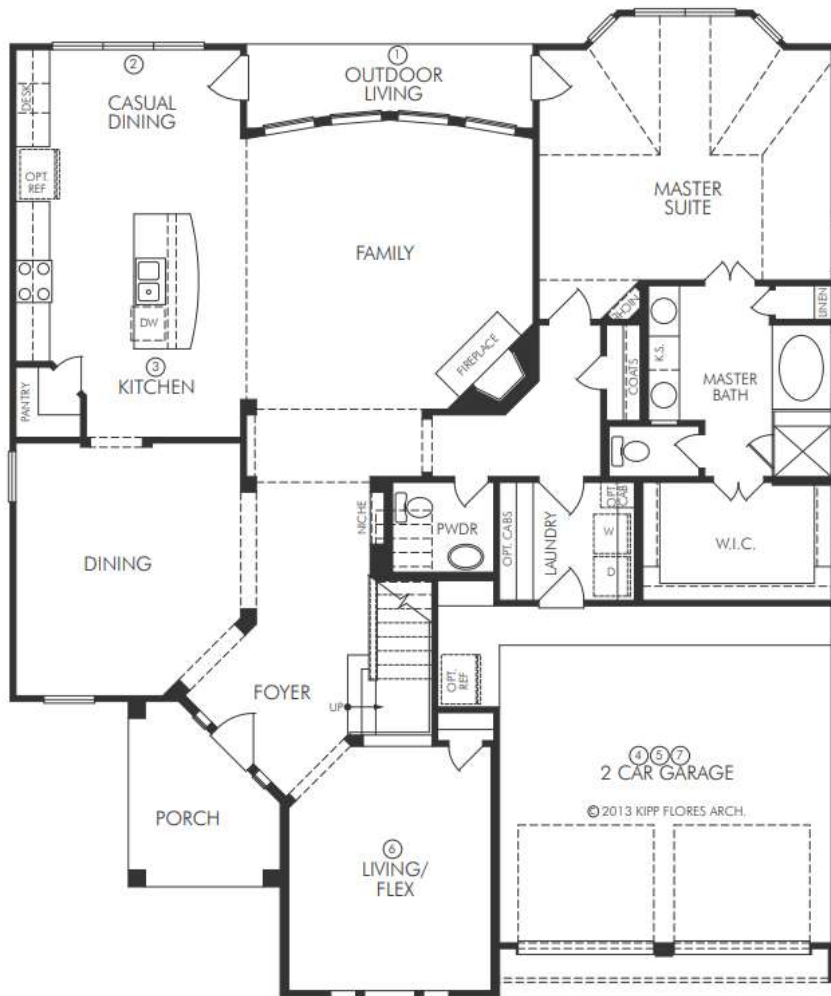

118 EMBER BRANCH DR
MISSOURI CITY, TX 77459

YOU DESERVE LUXURY SERVICE.®

FIRST FLOOR

SECOND FLOOR

This builder's floor-plan is the flipped version of 118 Ember Branch. Buyer to verify all measurements.