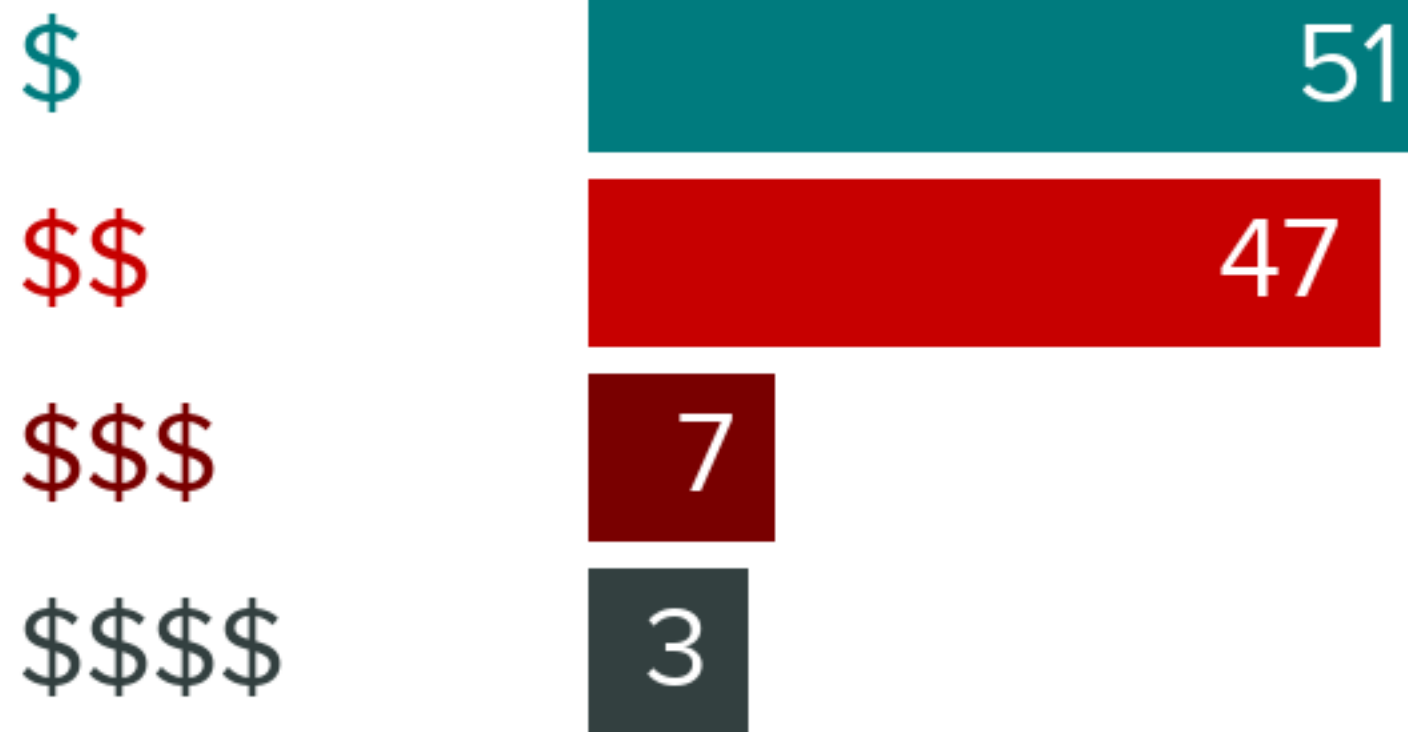

FOOD REPORT

NEIGHBORHOOD EATS

This home is located near **98** moderately priced restaurants and has an **average** variety of cuisines.

113

WITHIN 5 MILES

GOOD EATS BY CATEGORY

AMERICAN	22
FAST FOOD	18
MEXICAN	13
PIZZA	8
SEAFOOD	7
ITALIAN	6
INTERNATIONAL	6
JAPANESE	6
BARBECUE	5
OTHER	11