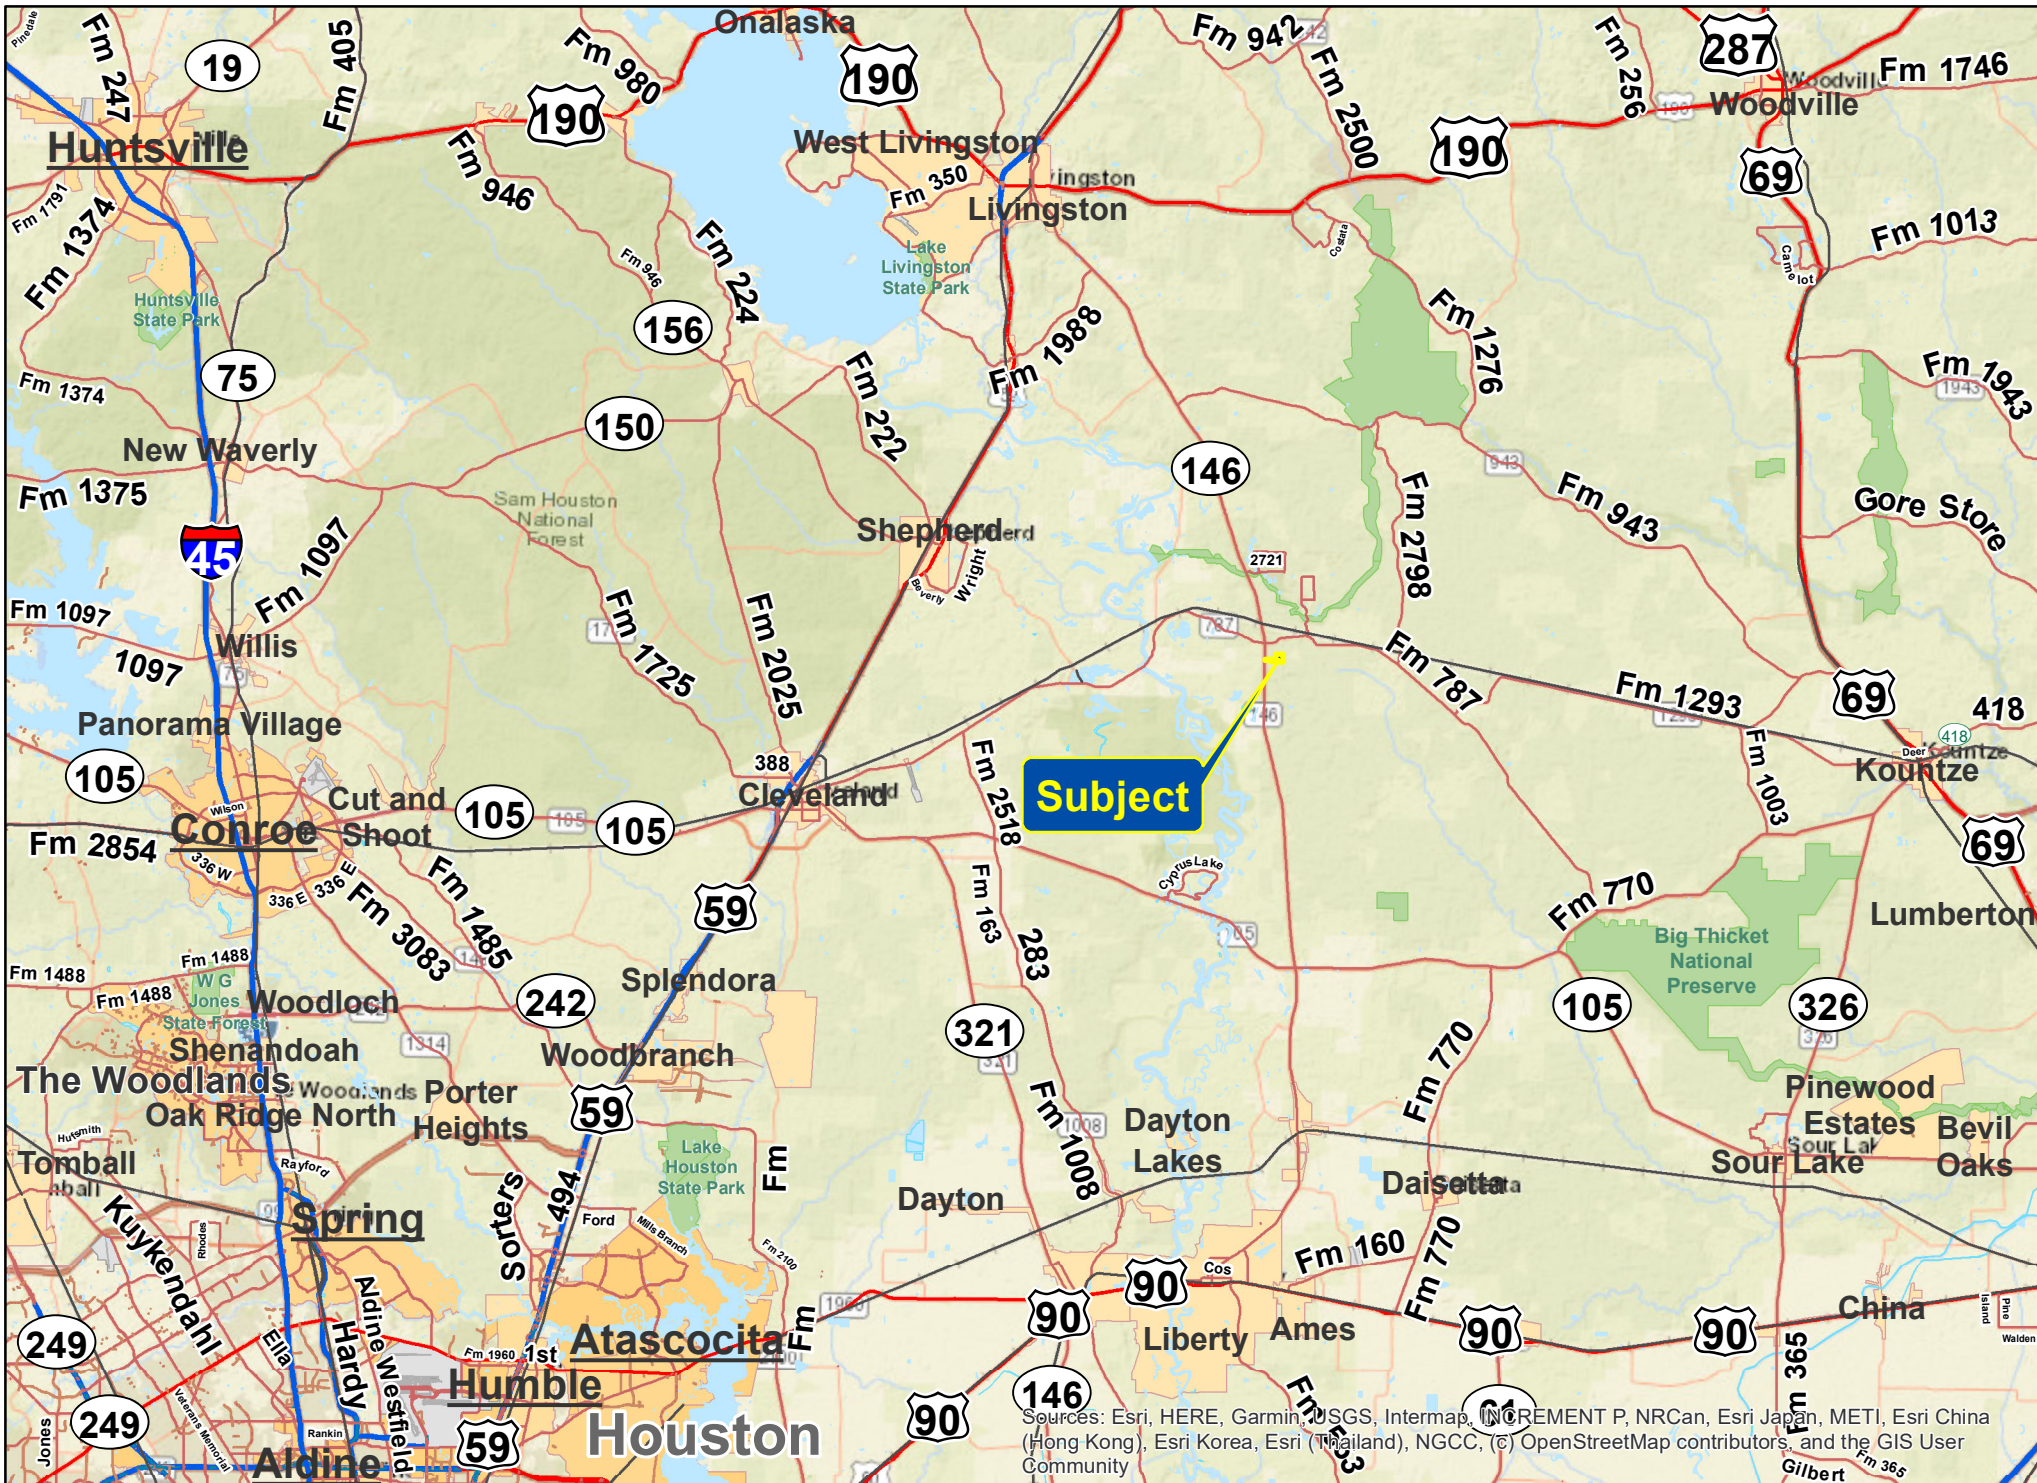

89.3 Acres | SH 146 | Liberty Co., Texas

For illustration purposes only.

Sources: Esri, HERE, Garmin, USGS, Intermap, INCREMENT P, NRCan, Esri Japan, METI, Esri China (Hong Kong), Esri Korea, Esri (Thailand), NGCC, (c) OpenStreetMap contributors, and the GIS User Community

89.3 Acres | SH 146 | Liberty Co., Texas

For illustration purposes only.