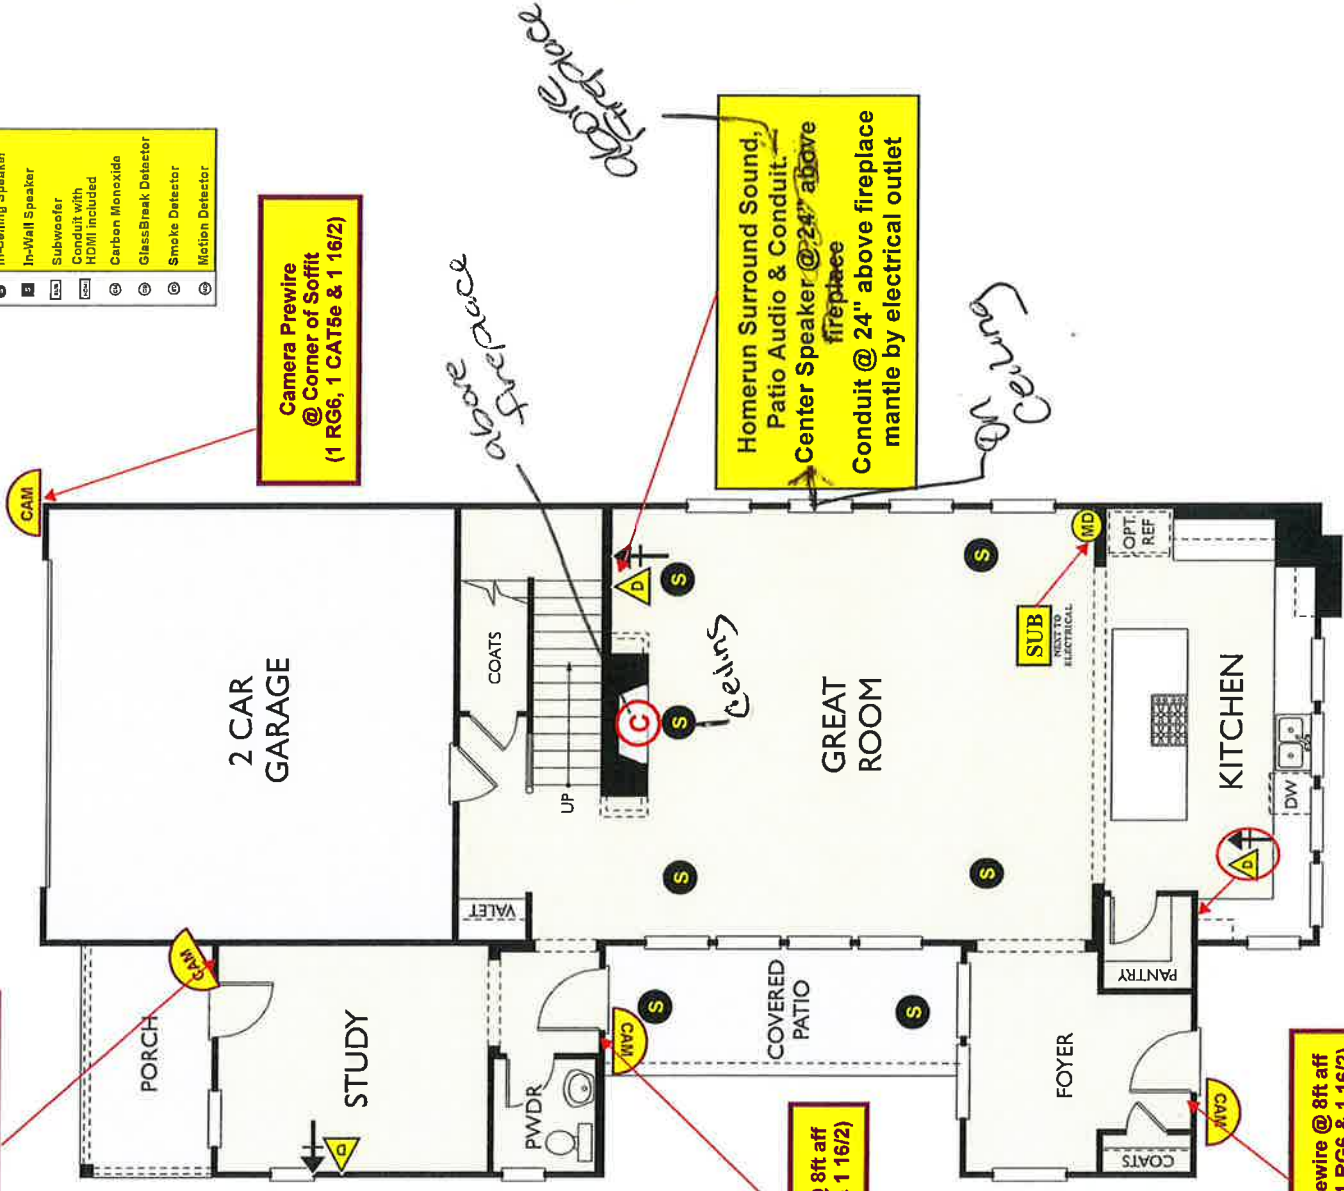

**Freitas
18310 Padre Shores
Towne Lake**

[Signature]
SIGNATURE / DATE
6/29/2016

Signature represents homeowner has reviewed and approved this low voltage wiring layout.

ASHTON WOODS.

SECURITY WIRING
All Operable/Accessible Doors & Windows
Wired & Equipped With Contact Sensors
Keypad at garage entry, prewired for keypads at
front door & master bed

▲	Data/Cable or Phone/Cable
▲	HOM (2-data/1-cable)
▲	Phone
▲	Data
▲	Cable
▲	Phone/Data
▲	Quad (2-data/2-cable)
▲	3-Phone/1-Cable
▲	Conduit
⊙	In-Ceiling Speaker
⊙	In-Wall Speaker
⊙	Subwoofer
⊙	Conduit with HDMI included
⊙	Carbon Monoxide
⊙	GlassBreak Detector
⊙	Smoke Detector
⊙	Motion Detector

**Camera Prewire @ 8ft aff
(1 CAT5e, 1 RG6 & 1 16/2)**

**Camera Prewire
@ Corner of Soffit
(1 RG6, 1 CAT5e & 1 16/2)**

**Camera Prewire @ 8ft aff
(1 CAT5e, 1 RG6 & 1 16/2)**

**Camera Prewire @ 8ft aff
(1 CAT5e, 1 RG6 & 1 16/2)**

**Homerun Surround Sound,
Patio Audio & Conduit -
Center Speaker @ 24" above
fireplace
Conduit @ 24" above fireplace
mantle by electrical outlet**