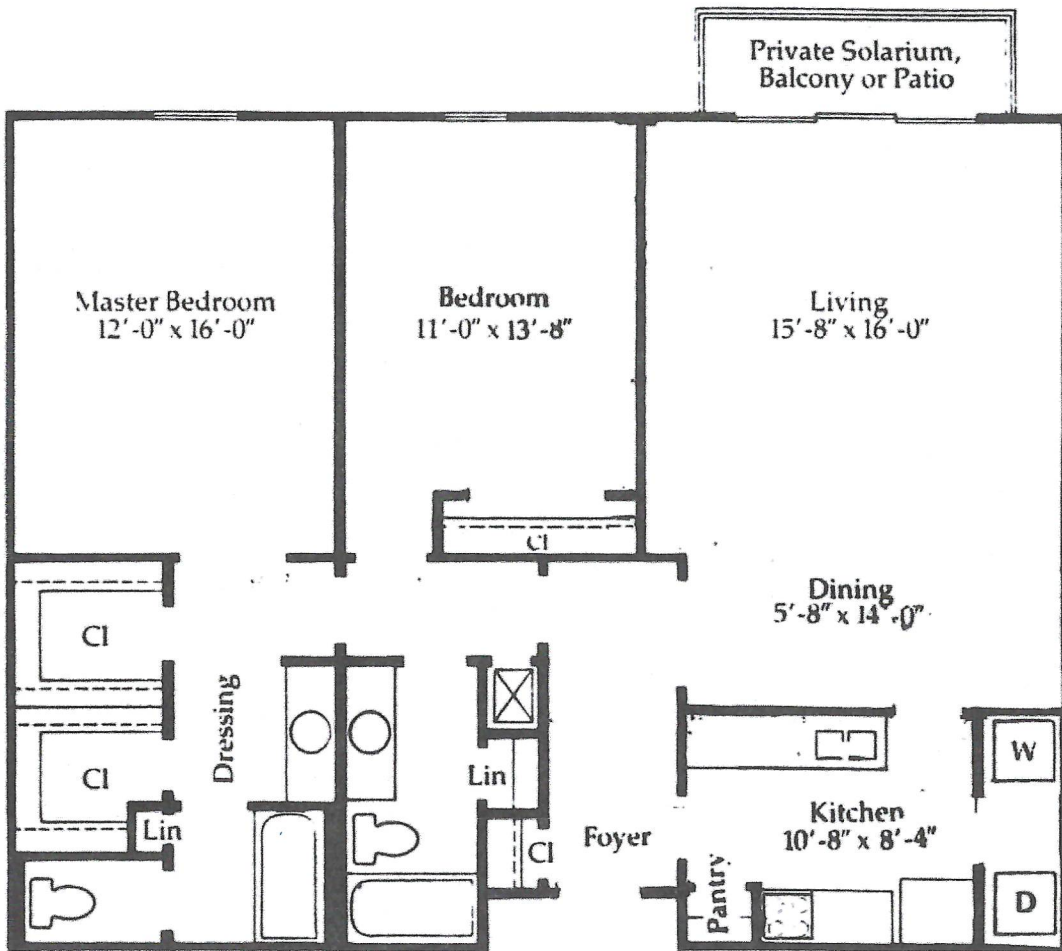

BRENTWOOD

2400 NORTH BRAESWOOD, HOUSTON, TEXAS 77030. (713) 664-3000

Type D Unit
2 Bedrooms 2 Baths 1250 Square Feet
Dimensions are approximate