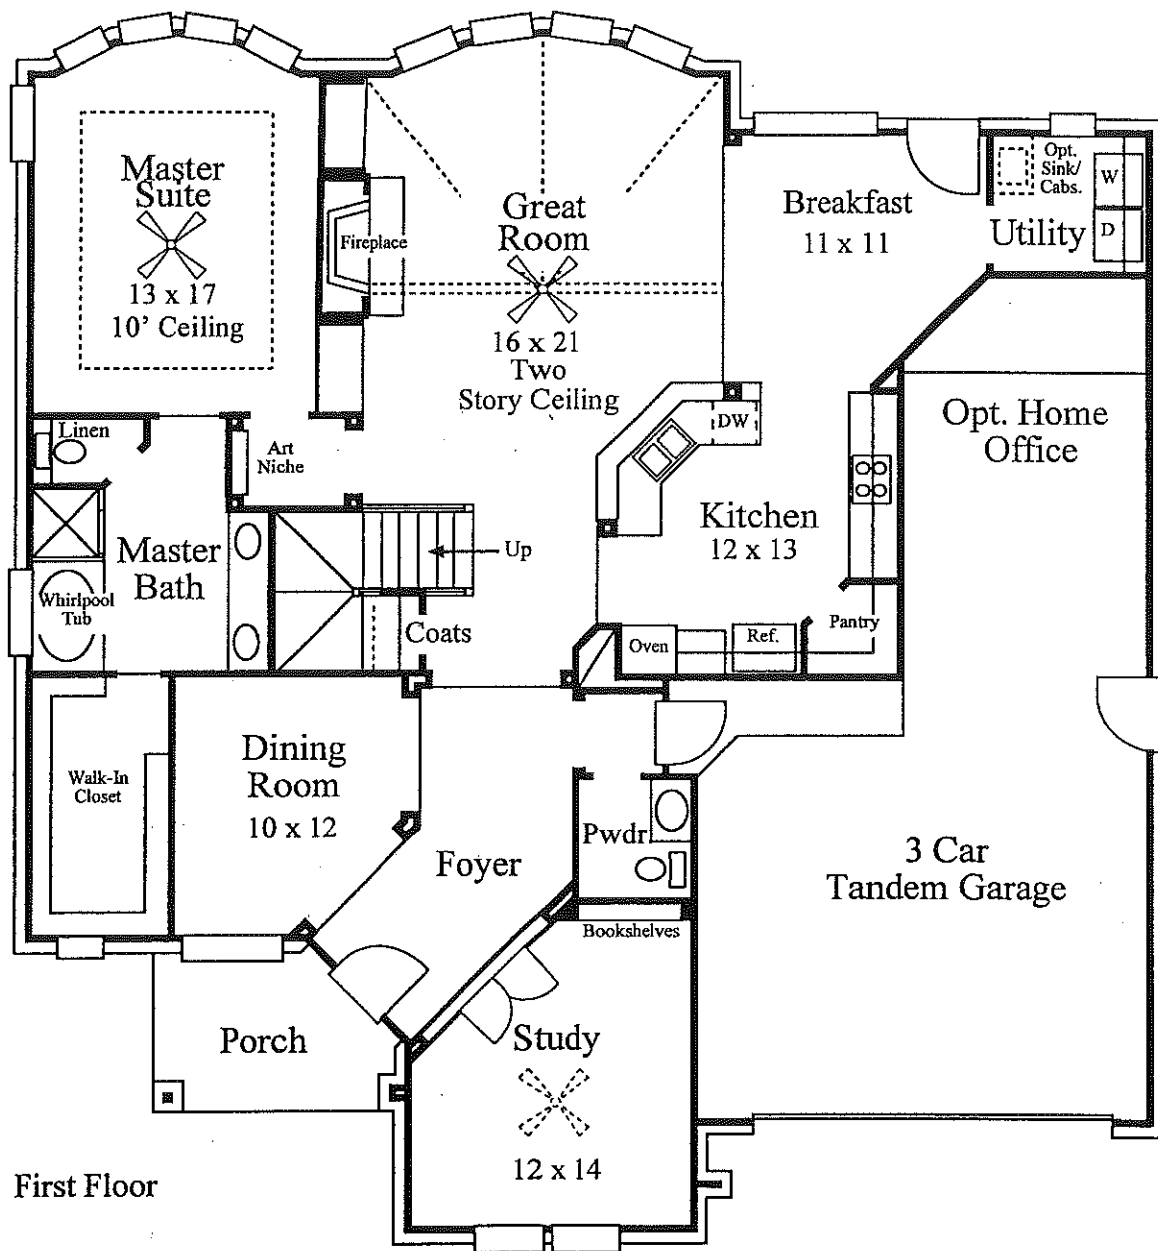

# THE JACKSON

PLAN 464 - 3184 SQ. FT.

A

B

C

VB

# THE JACKSON

PLAN 464 - 3184 Sq. Ft.

First Floor

Second Floor