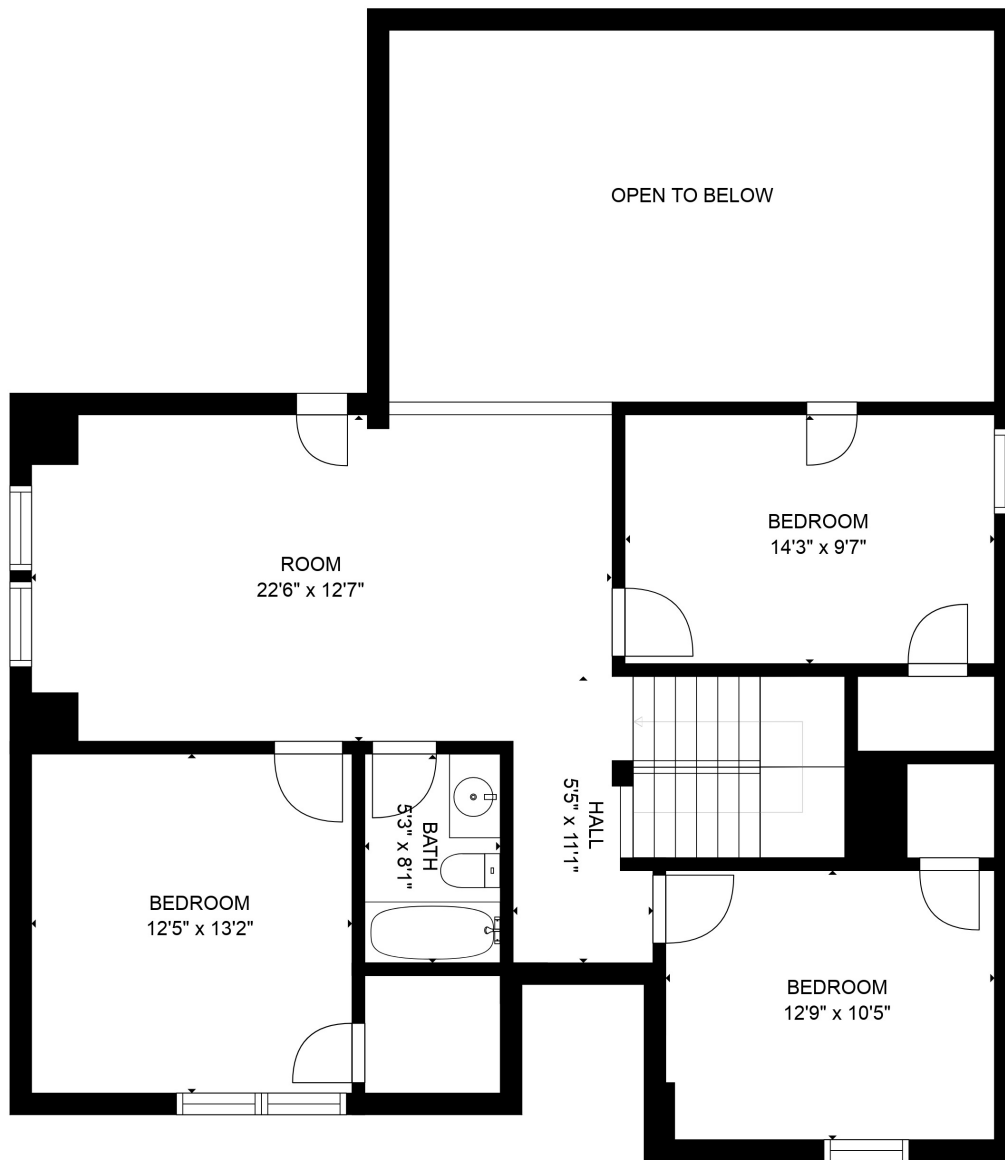

FLOOR 1

FLOOR 2

Estimated areas

GLA FLOOR 1: 1496 sq. ft, excluded 363 sq. ft
 GLA FLOOR 2: 1083 sq. ft, excluded 383 sq. ft
 Total GLA 2579 sq. ft, total scanned area 3325 sq. ft

SIZES AND DIMENSIONS ARE APPROXIMATE, ACTUAL MAY VARY.

Estimated areas

GLA FLOOR 1: 1496 sq. ft, excluded 363 sq. ft
 GLA FLOOR 2: 1083 sq. ft, excluded 383 sq. ft
 Total GLA 2579 sq. ft, total scanned area 3325 sq. ft

SIZES AND DIMENSIONS ARE APPROXIMATE, ACTUAL MAY VARY.