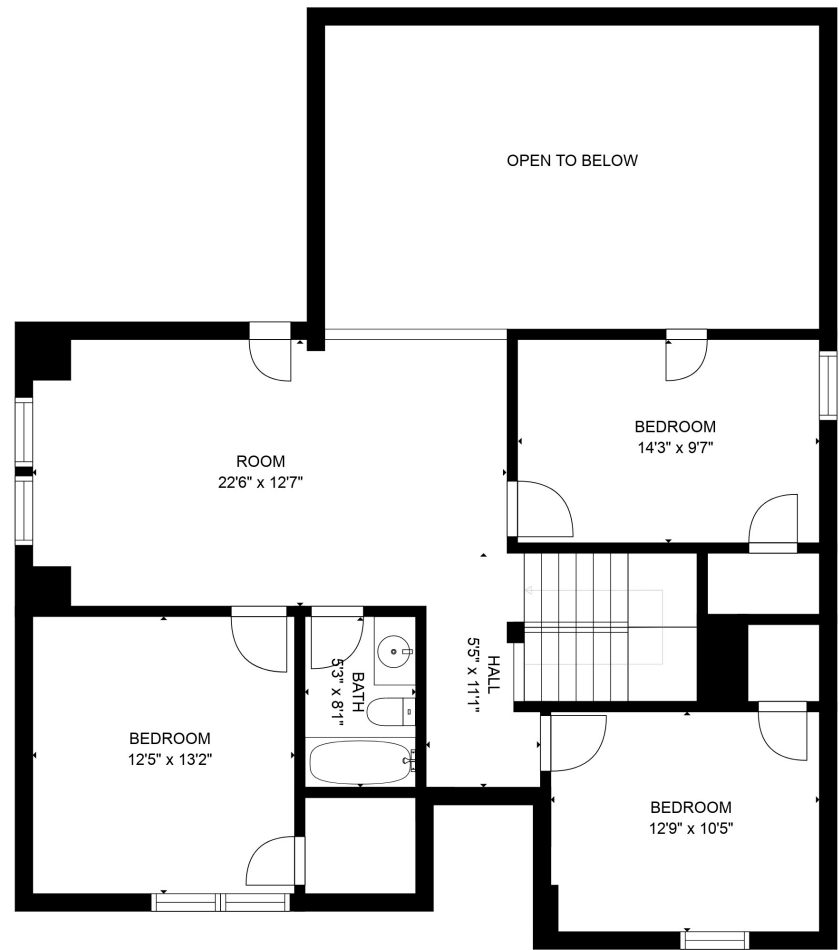

FLOOR 1

FLOOR 2

Estimated areas

GLA FLOOR 1: 1496 sq. ft, excluded 363 sq. ft
 GLA FLOOR 2: 1083 sq. ft, excluded 383 sq. ft
 Total GLA 2579 sq. ft, total scanned area 3325 sq. ft

SIZES AND DIMENSIONS ARE APPROXIMATE, ACTUAL MAY VARY.

Estimated areas

GLA FLOOR 1: 1496 sq. ft, excluded 363 sq. ft
 GLA FLOOR 2: 1083 sq. ft, excluded 383 sq. ft
 Total GLA 2579 sq. ft, total scanned area 3325 sq. ft

SIZES AND DIMENSIONS ARE APPROXIMATE, ACTUAL MAY VARY.