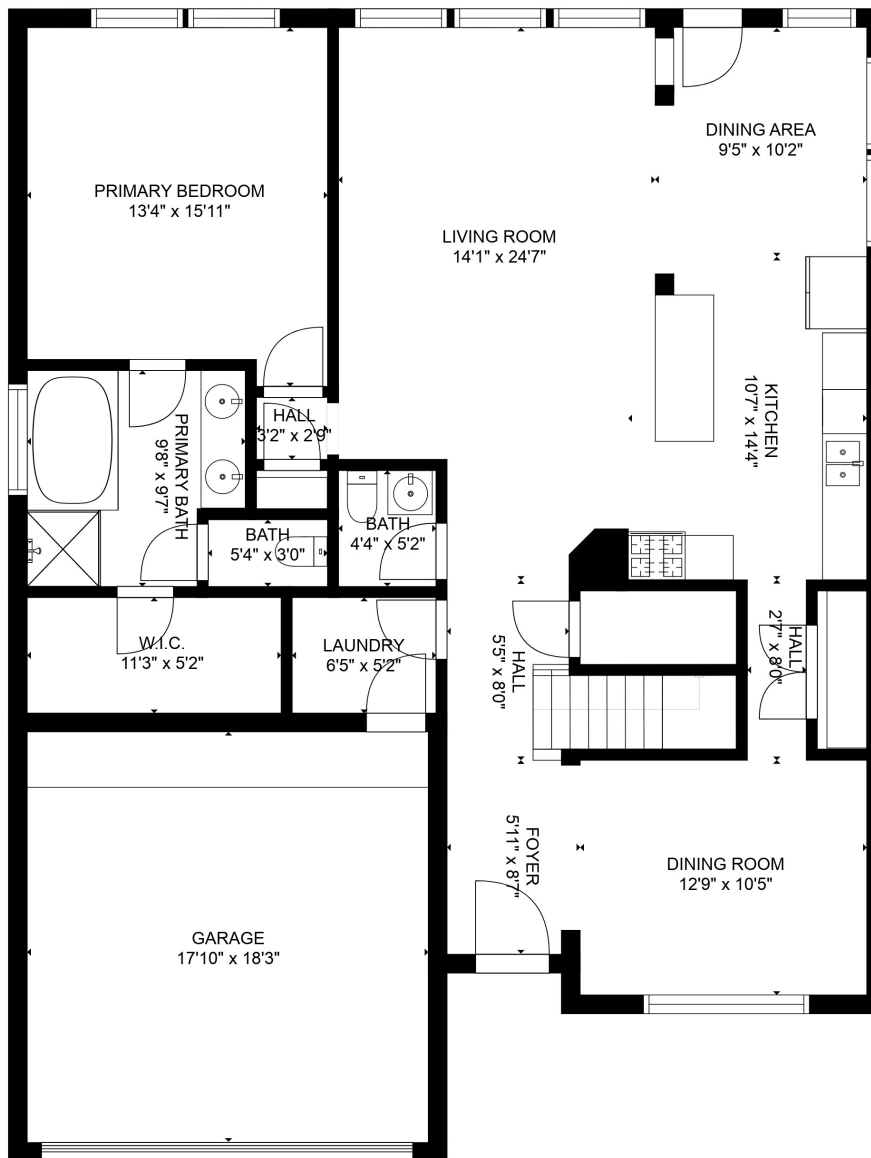

FLOOR 1

FLOOR 2

Estimated areas

GLA FLOOR 1: 1496 sq. ft, excluded 363 sq. ft
 GLA FLOOR 2: 1083 sq. ft, excluded 383 sq. ft
 Total GLA 2579 sq. ft, total scanned area 3325 sq. ft

SIZES AND DIMENSIONS ARE APPROXIMATE, ACTUAL MAY VARY.

Estimated areas

GLA FLOOR 1: 1496 sq. ft, excluded 363 sq. ft
 GLA FLOOR 2: 1083 sq. ft, excluded 383 sq. ft
 Total GLA 2579 sq. ft, total scanned area 3325 sq. ft

SIZES AND DIMENSIONS ARE APPROXIMATE, ACTUAL MAY VARY.