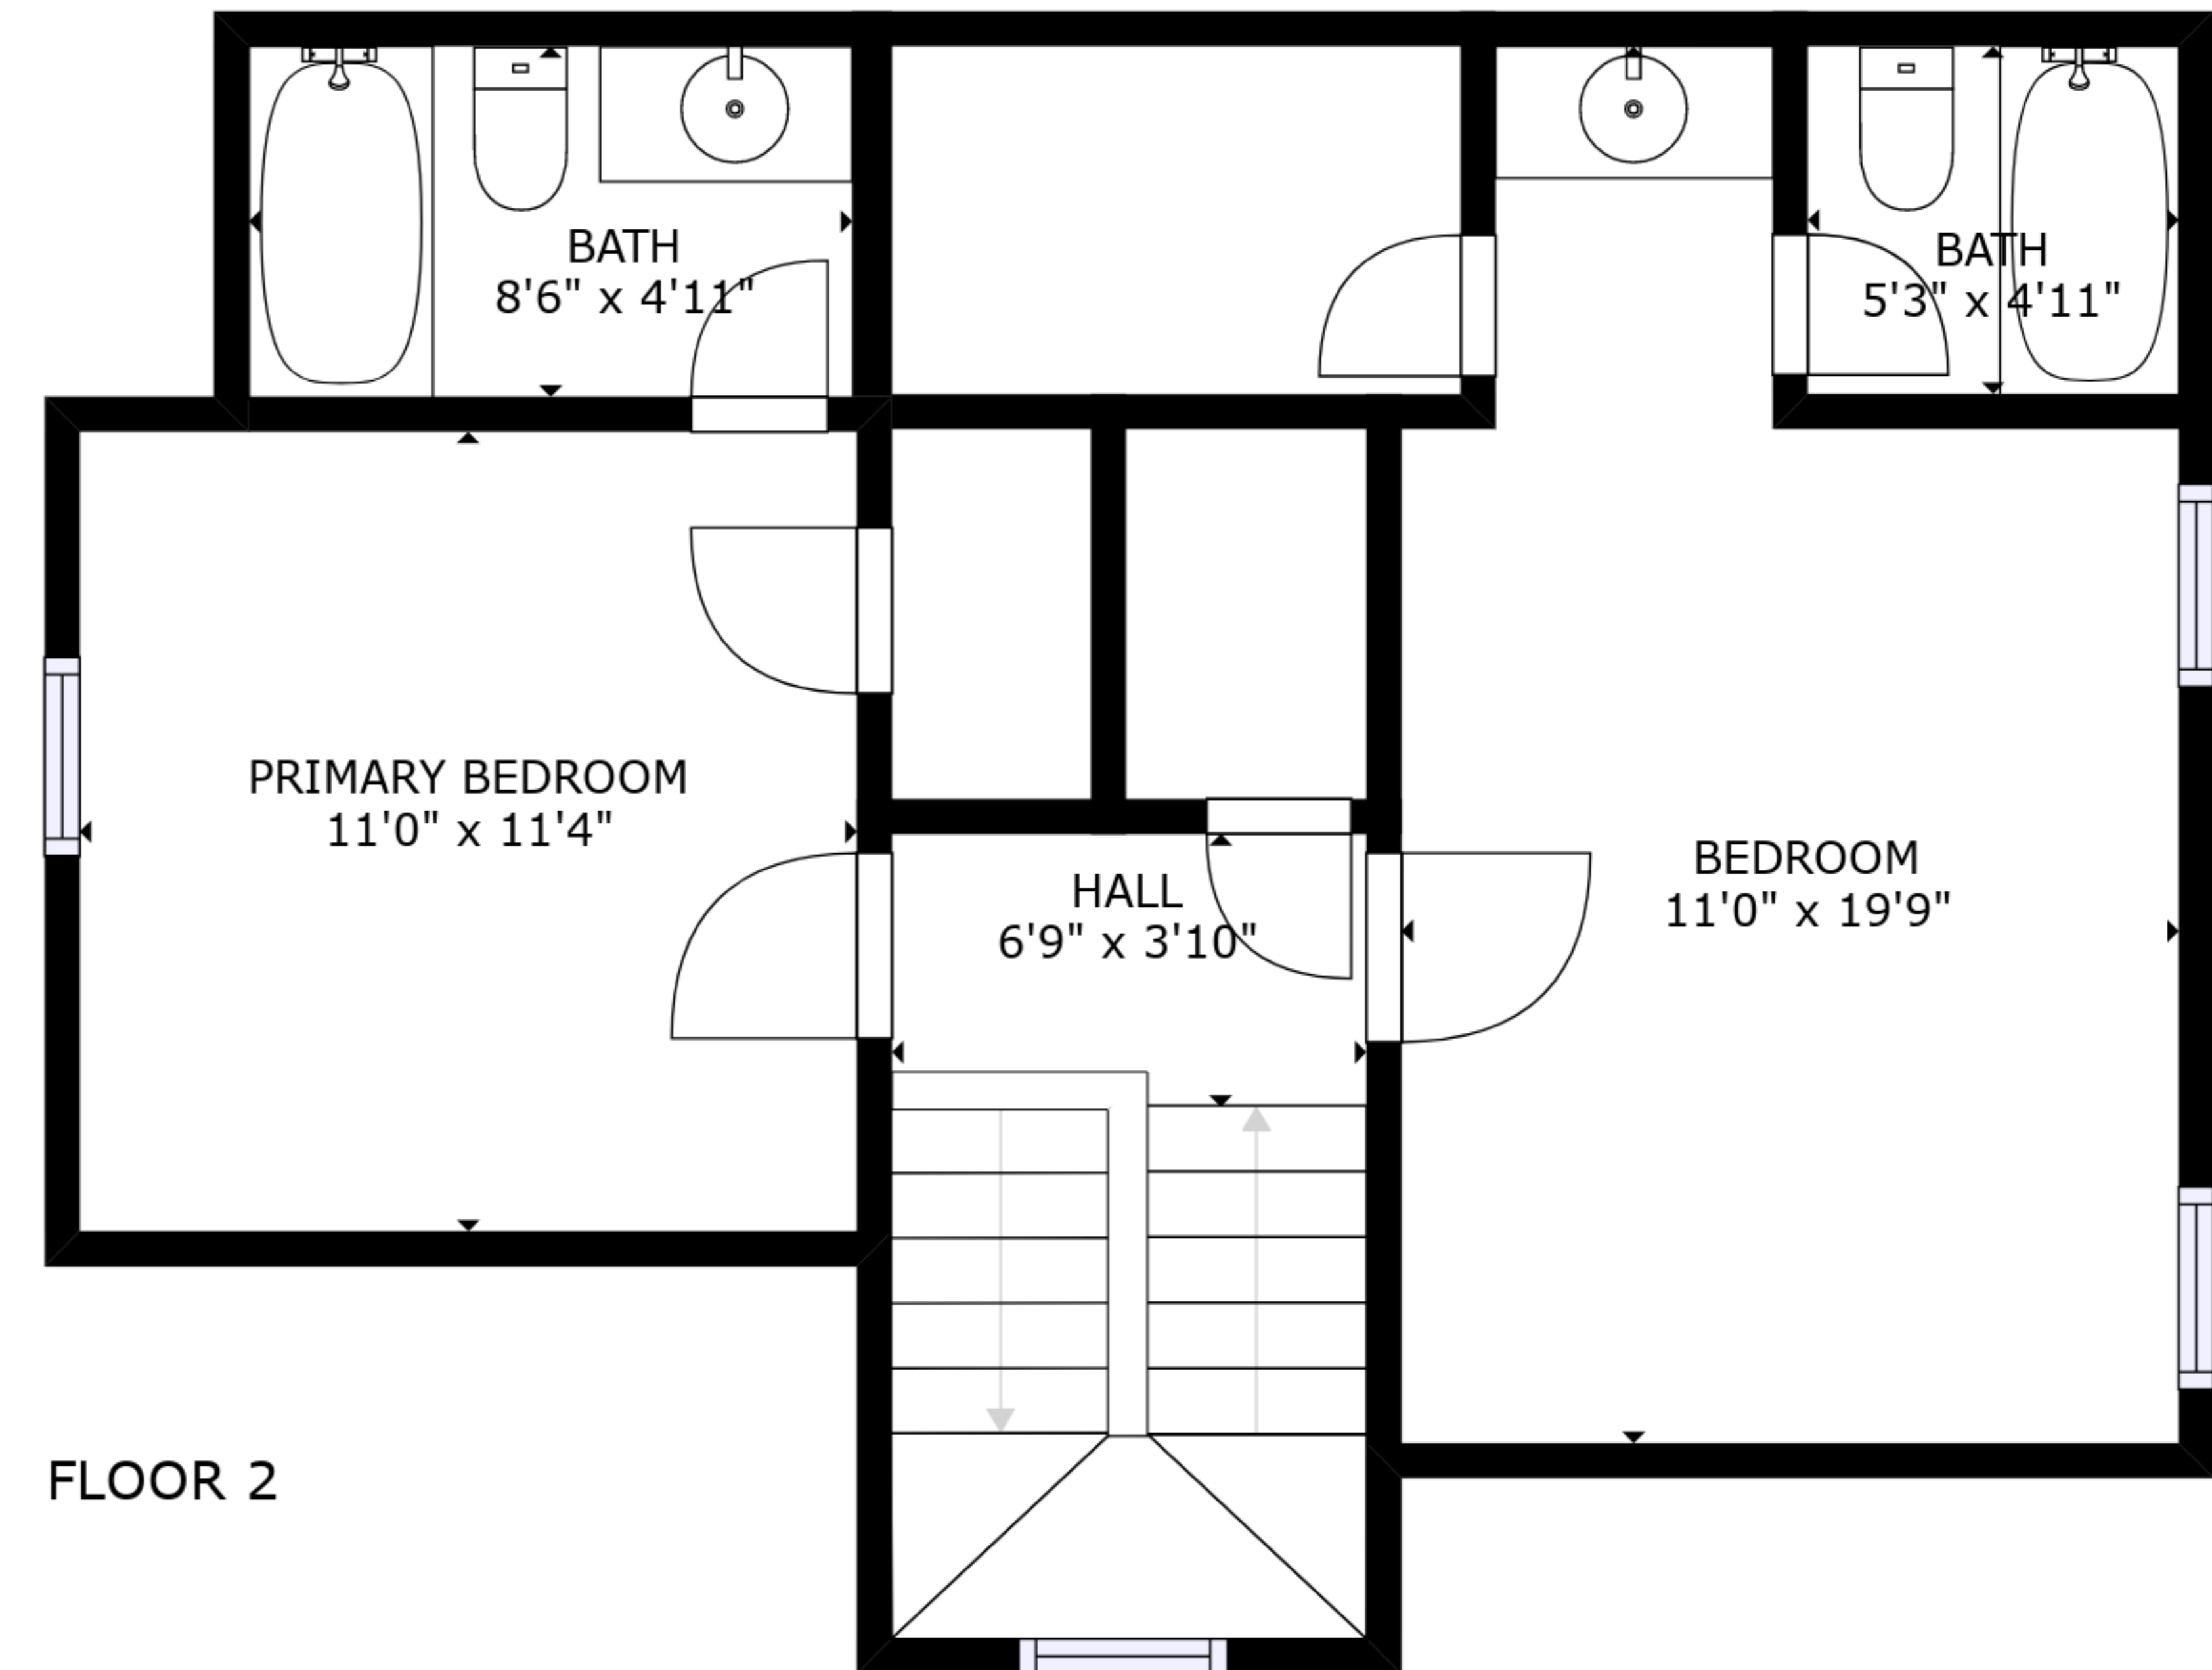

FLOOR 1

FLOOR 2

GROSS INTERNAL AREA
 FLOOR 1: 546 sq. ft, FLOOR 2: 557 sq. ft
 EXCLUDED AREAS: , BALCONY: 70 sq. ft
 PORCH: 38 sq. ft
 TOTAL: 1102 sq. ft

SIZES AND DIMENSIONS ARE APPROXIMATE, ACTUAL MAY VARY.