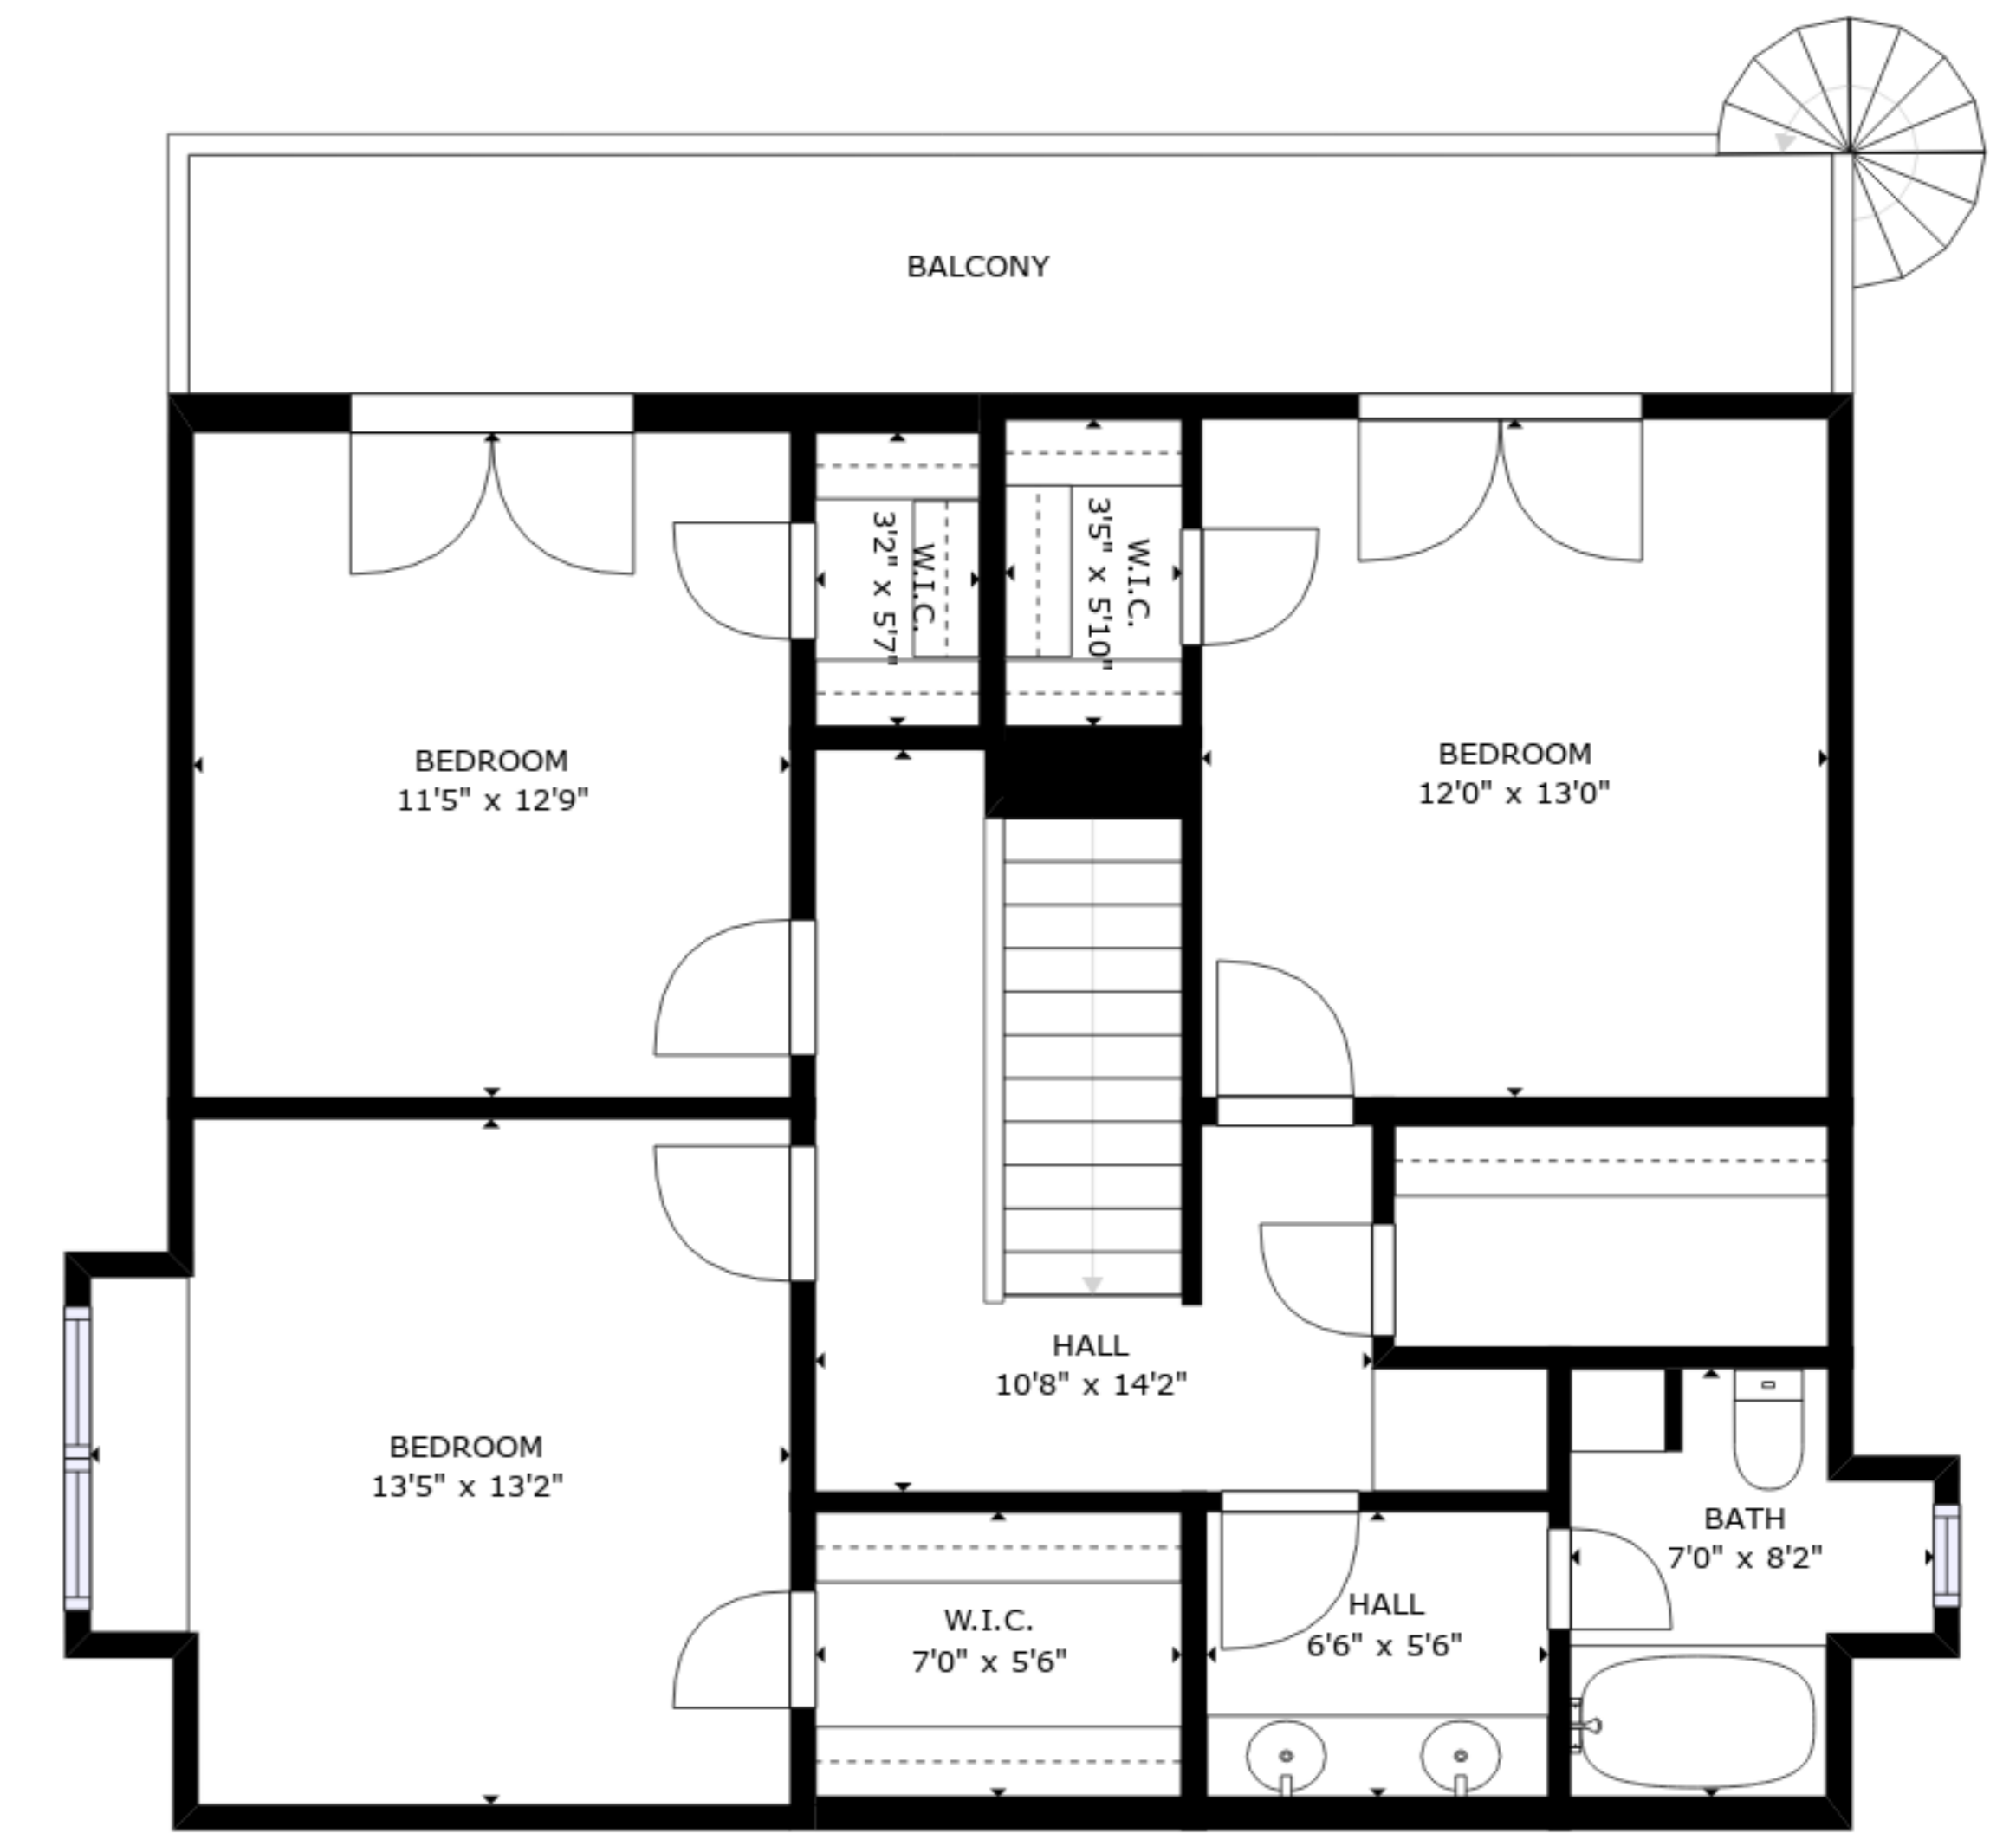

FLOOR 1

FLOOR 2

GROSS INTERNAL AREA
 FLOOR 1: 1973 sq. ft, FLOOR 2: 843 sq. ft
 EXCLUDED AREAS: , PATIO: 544 sq. ft
 BALCONY: 145 sq. ft
 TOTAL: 2816 sq. ft

SIZES AND DIMENSIONS ARE APPROXIMATE, ACTUAL MAY VARY.