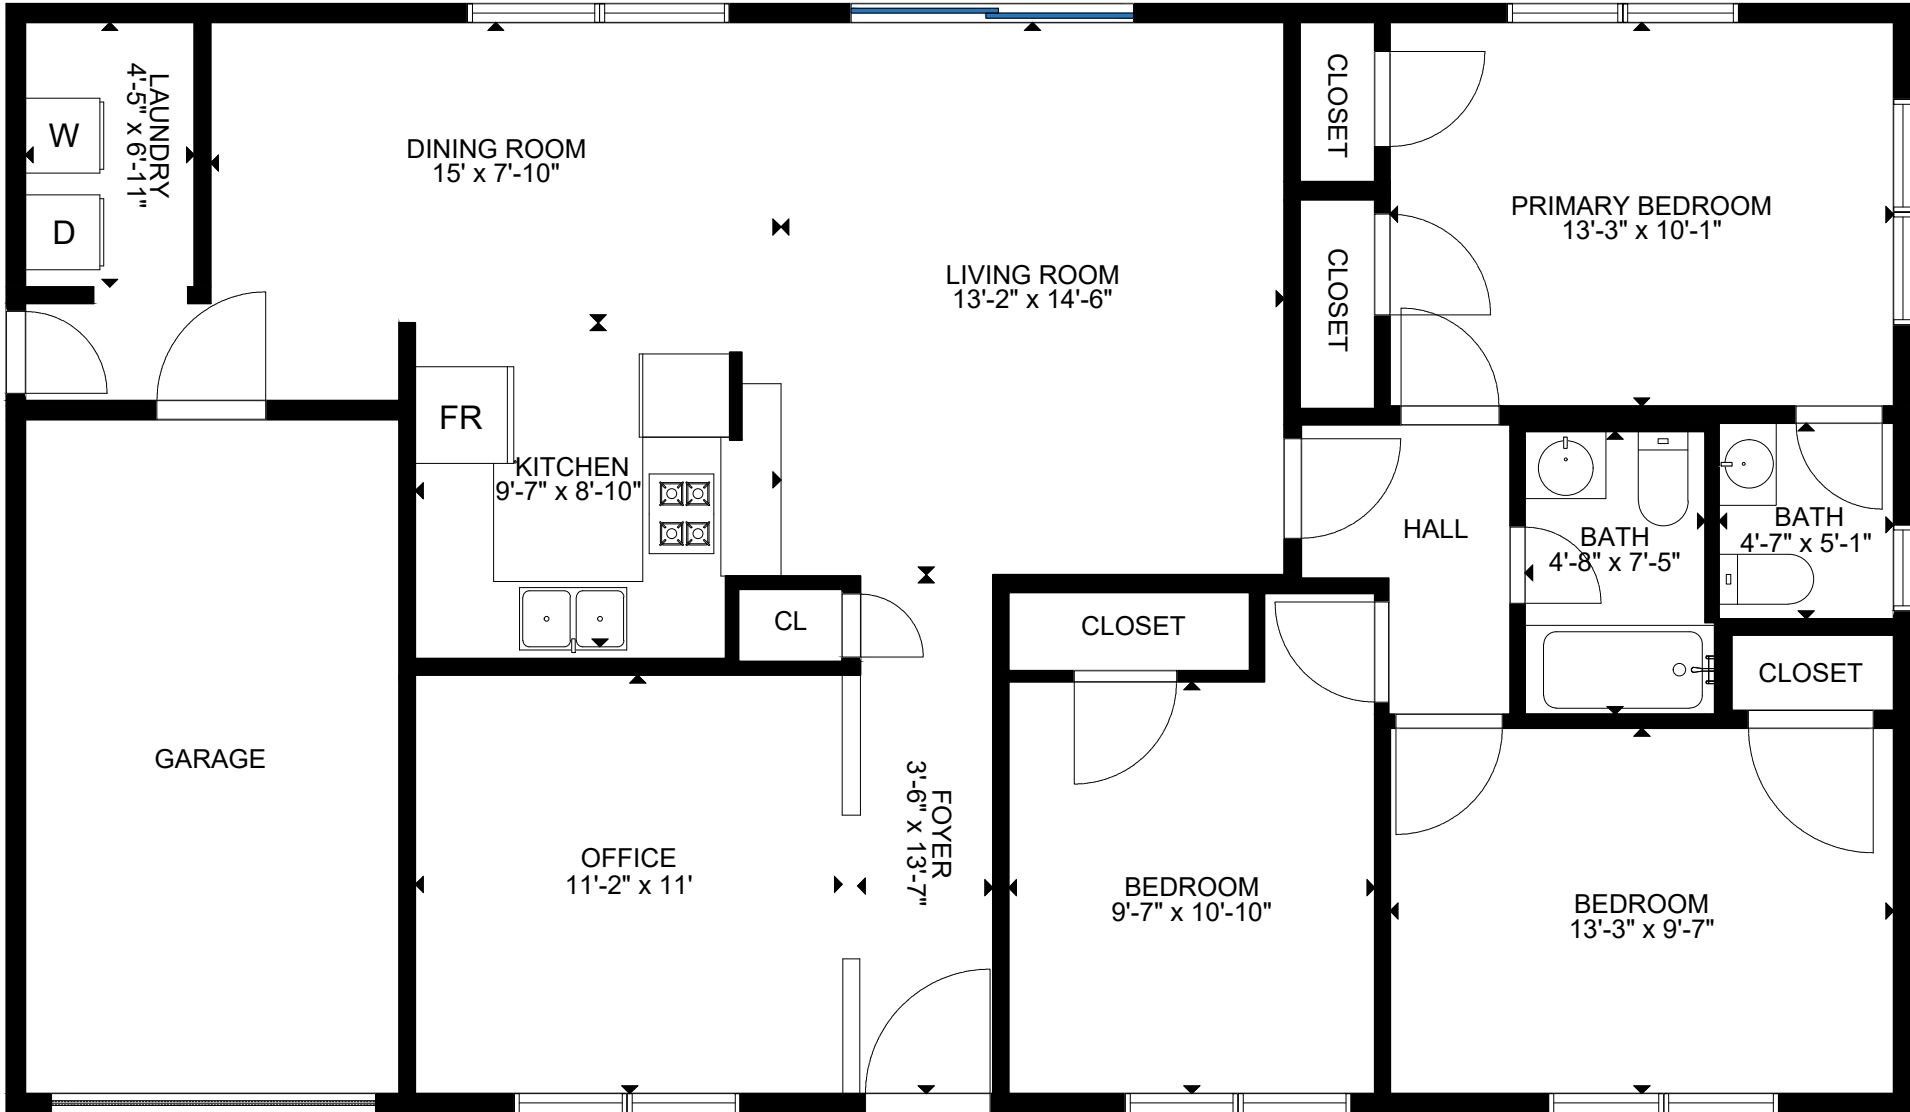

# 7314 Mockingbird, Texas City, Tx

GROSS INTERNAL AREA  
FLOOR 1 : 1202 SQ FT  
TOTAL: 1202 SQ FT

SIZE AND DIMENSIONS ARE APPROXIMATE, ACTUAL MAY VARY