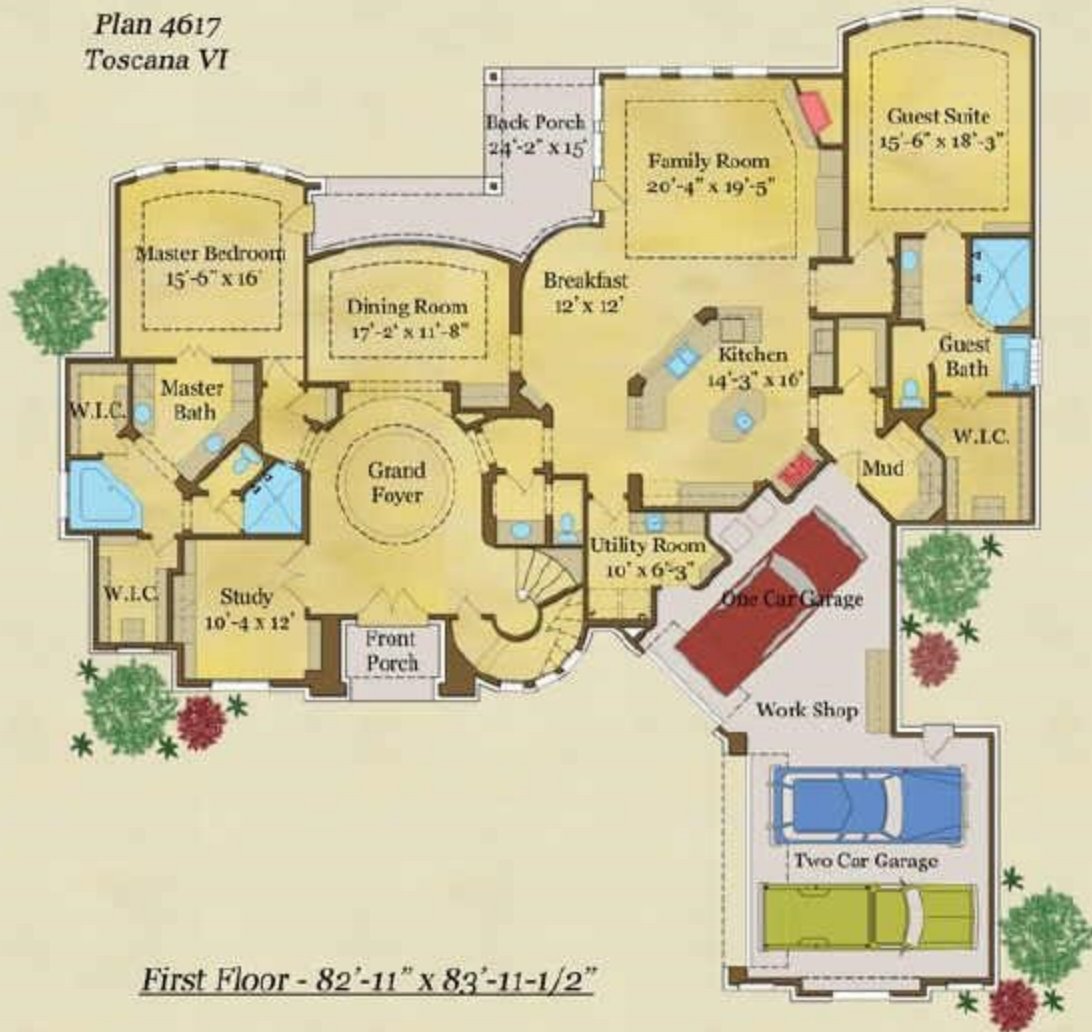

Frontier Designs

an extension of Frontier Homebuilders, Inc.

Plan 4617 Toscana VI

First Floor - 82'-11" x 83'-11-1/2"