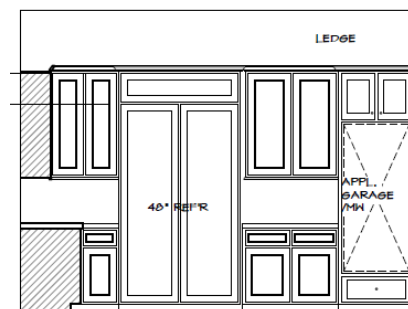

Paint: Walls in Opt. 1 Snowbound SW 7004 OR Opt. 2: Pure White SW 7005, Trim color Opt. 1 Snowbound SW 7004 OR Opt. 2: Pure White SW 7005
Flooring: Green World Chateau collection Chenin Blanc engineered wood floors
Cabinets: Nice cabinet style in Repose Gray, island in a stain grade
Plumbing: Kohler Crue single hole pre-rinse pull down kitchen faucet in brushed modern brass (K-22973-2MB), Kohler Whitehaven 35-11/16" farmhouse apron kitchen sink in white (K-6489-0)
Countertops: Island in Cambria Brittanicca Gold polished, Surround in Caesarstone Organic white polished
Hardware: Top Knobs Clarence pulls & T-knobs in Honey Bronze
Appliances: See Selection record form for details
Vent Hood: boxed with Horizontal 1x4 shiplap stained in Alder Smokey cashmere
Lighting: Crystorama lighting group Weston 4-light 14" wide taper candle pendant in matte black & Antique gold (WES-9905-BK-GA)
Tile: Tilebar Norwalk Frame White 4x24 Polished Ceramic wall tile in a horizontal stacked layout