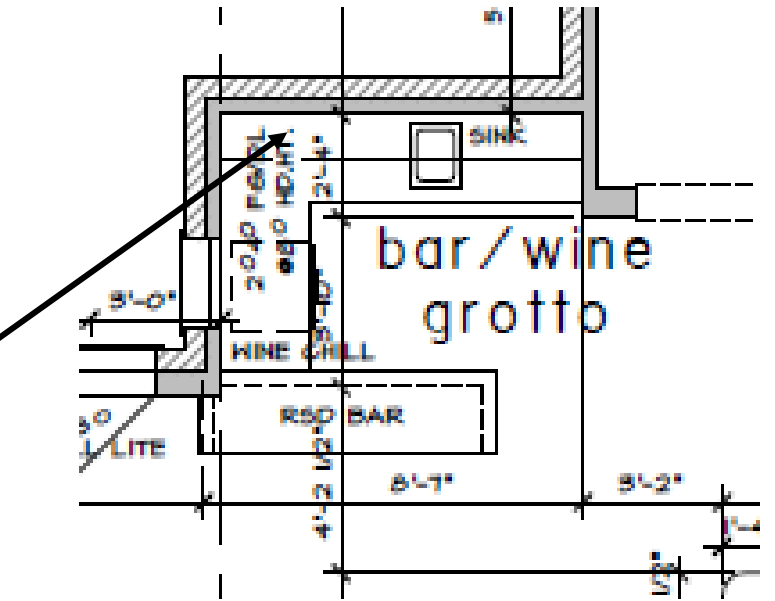

Bar/Wine Grotto

OR

Images are for inspiration purposes only. Some of the images do not reflect the actual design choice included in the home.

Paint: Walls in Opt. 1 Snowbound SW 7004 OR Opt. 2: Pure White SW 7005, Trim color Opt. 1 Snowbound SW 7004 OR Opt. 2: Pure White SW 7005
Flooring: Green World Chateau collection Chenin Blanc engineered wood floors
Cabinets: Nice cabinet style in Pure White, remove upper cabinets and add metal shelves in black or cedar box wood floating shelves
Plumbing: Delta Trinsic single handlebar faucet with swivel spout in matte black (1959LF-BL), Elkay Quartz classic 15-3/4" undermount sink in black (ELG1616BK0)
Countertops: Caesarstone Organic White quartz polished
Hardware: Top Knobs Pennington pulls & Essex mushroom knob 1-3/16" in flat black
Lighting: Mitzi Lupe single light 12" tall sconce in aged brass (H285101-AGB)
Brick Wall: Slurred brick walls painted same color as walls