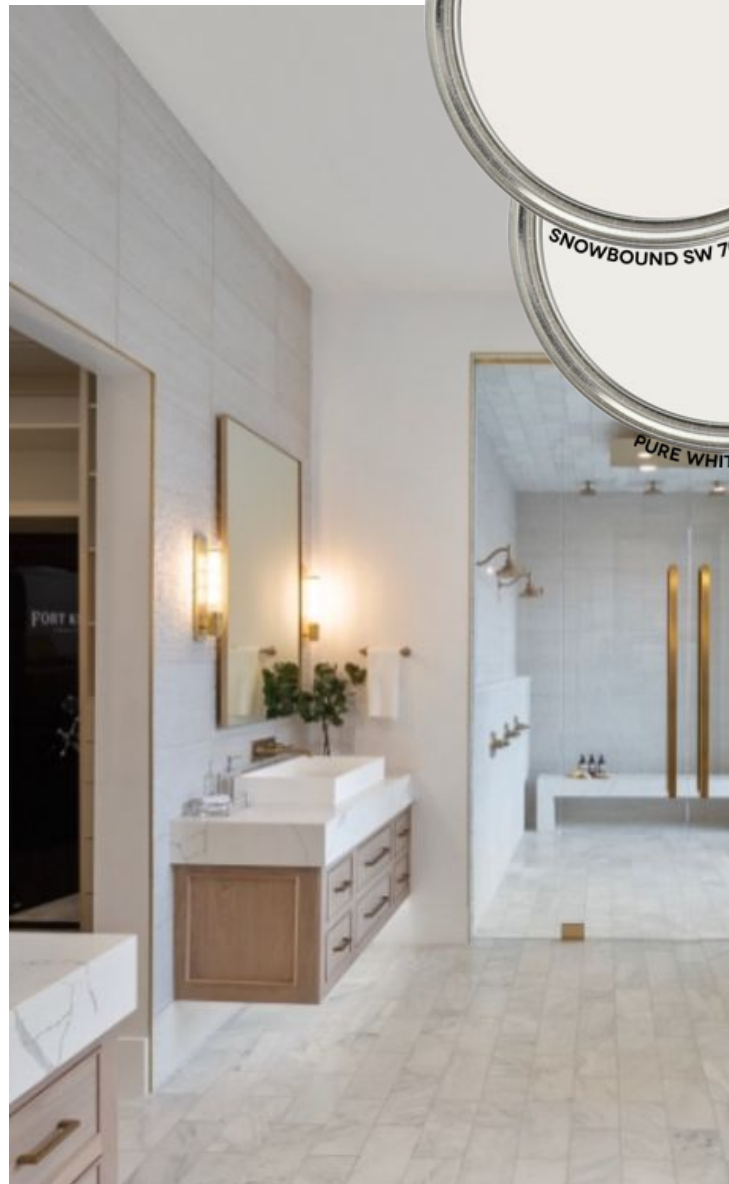

Master Bath

Paint: Walls in Opt. 1 Snowbound SW 7004 OR Opt. 2: Pure White SW 7005, Trim color Opt. 1 Snowbound SW 7004 OR Opt. 2: Pure White SW 7005

Cabinets: Nice cabinet style in Alder smokey cashmere

Plumbing: Delta Trinsic widespread bathroom faucet in champagne bronze (3559-CZMPU-DST), Kohler Archer undermount rectangular sink in white (K-2355-0), Delta Trinsic single function shower trim in champagne bronze (T14259-CZ), Kohler Wellworth toilet in white (K4436-0/ K4199-0), Kohler Rutledge quiet closing toilet seat in white (K4734-0), Delta Trinsic roman deck mount tub filler with hand shower in honey bronze (T4759-CZ), Signatrue hardware Sitka 60x36 dropin tub in white (447022)

Countertops: Caesarstone Organic white polished quartz

Hardware: Top Knobs Serene pulls & Knobs 1" in honey bronze, Delta Trinsic towel ring, tissue holder, and robe hook in honey bronze

Lighting: Livex Lighting Aero 2-light 5" wide bath bar in antique brass (10102-01)

Tile: Bath Floor in Tilebar Versilia Calacatta Oro polished 24x24 porcelain tile in a stacked diamond layout, Shower walls in Tilebar Tehama crackled white picket 3x12 polished ceramic in a vertical stacked