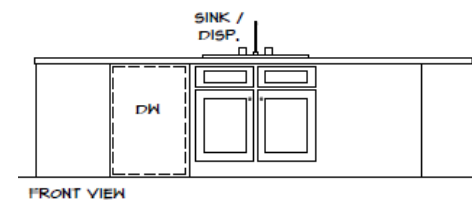

Paint: Walls in Opt. 1 Snowbound SW 7004 OR Opt. 2: Pure White SW 7005, Trim color Opt. 1 Snowbound SW 7004 OR Opt. 2: Pure White SW 7005
Flooring: Green World Chateau collection Chenin Blanc engineered wood floors
Cabinets: Nice cabinet style in Repose Gray, island in a stain grade
Plumbing: Kohler Crue single hole pre-rinse pull down kitchen faucet in brushed modern brass (K-22973-2MB), Kohler Whitehaven 35-11/16" farmhouse apron kitchen sink in white (K-6489-0)
Countertops: Island in Cambria Brittanicca Gold polished, Surround in Caesarstone Organic white polished
Hardware: Top Knobs Clarence pulls & T-knobs in Honey Bronze
Appliances: See Selection record form for details
Vent Hood: boxed with Horizontal 1x4 shiplap stained in Alder Smokey cashmere
Lighting: Crystorama lighting group Weston 4-light 14" wide taper candle pendant in matte black & Antique gold (WES-9905-BK-GA)
Tile: Tilebar Norwalk Frame White 4x24 Polished Ceramic wall tile in a horizontal stacked layout