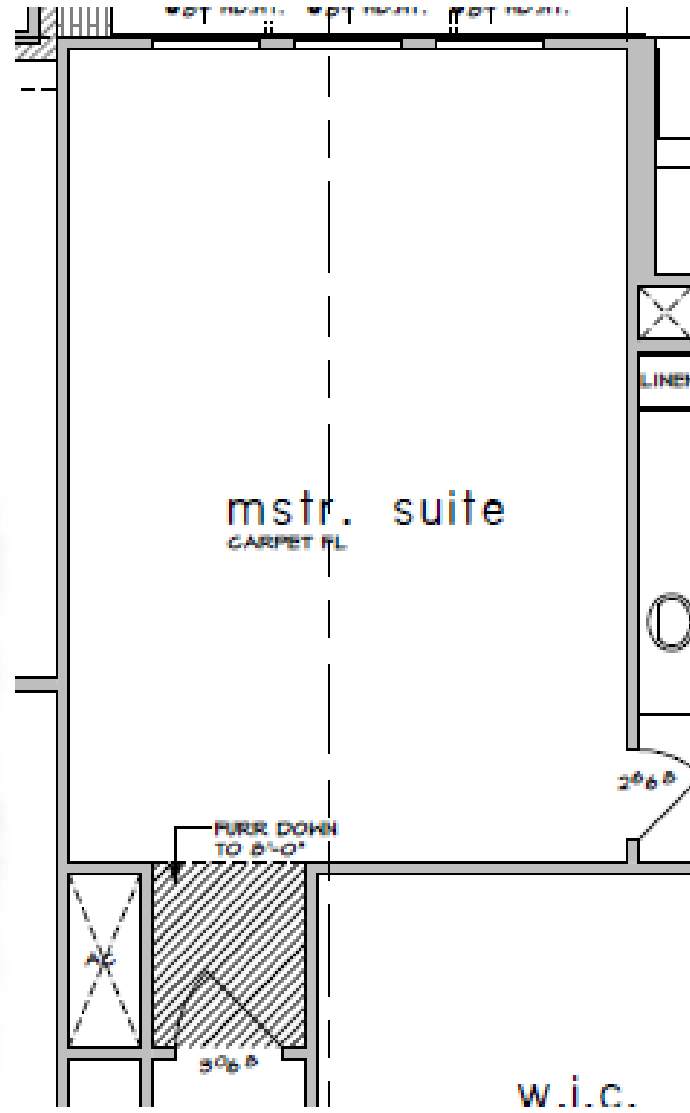

Images are for inspiration purposes only. Some of the images do not reflect the actual design choice included in the home.

Paint: Walls in Uncertain Gray SW 6234, Trim color Opt. 1 Snowbound SW 7004 OR Opt. 2: Pure White SW 7005
Carpet: Turftex Art District in casual gray (00522)
Fan: MinkaAire Roto 52" 3 Blade energy star indoor ceiling fan with wall control in coal (F524-CL), List wall switch instead of wall control
Wall Trim: Same design as inspo. picture on all walls painted in Uncertain Gray SW 6234