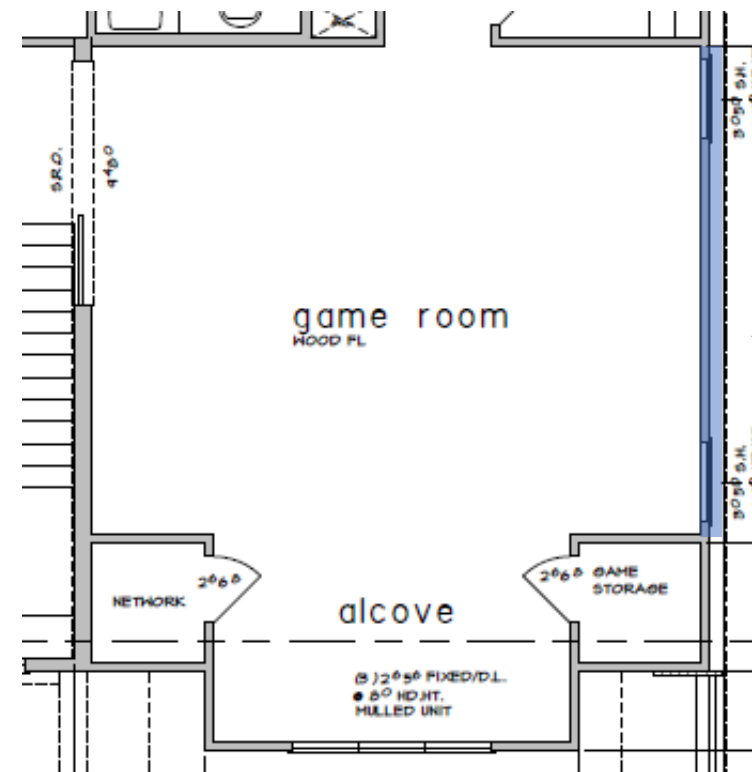

Game Room

Paint: Walls in Opt. 1 Snowbound SW 7004 OR Opt. 2: Pure White SW 7005, Trim color Opt. 1 Snowbound SW 7004 OR Opt. 2: Pure White SW 7005, Accent wall in Inkwell SW 6992
Carpet: Turftex Art District in casual gray (00522)
Fan: MinkaAire Roto 52" 3 Blade energy star indoor ceiling fan with wall control in coal (F524-CL), List wall switch instead of wall control
Accent wall: Same design as inspo picture painted in Inkwell SW 6992

Images are for inspiration purposes only. Some of the images do not reflect the actual design choice included in the home.