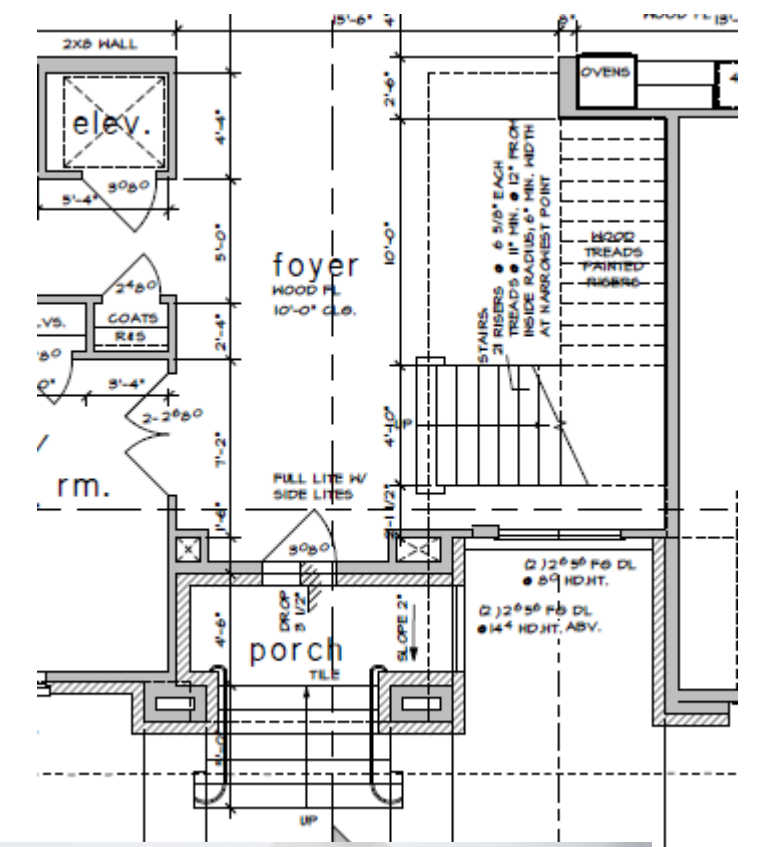

Paint: Walls in Opt. 1 Snowbound SW 7004 OR Opt. 2: Pure White SW 7005, Trim color Opt. 1 Snowbound SW 7004 OR Opt. 2: Pure White SW 7005, Ceiling color Extra White SW 7006
Flooring: Green World Chateau collection Chenin Blanc engineered wood floors
Interior Doors: Madison Smooth
Hardware: Schlage Latitude lever with Addison trim in matte black
Trim: 1x8 baseboards with 1x2 door casing painted in trim color
Stair Railing: 4000 newel post with a groove on side, 6084 handrail, R0-7039 rosette (only if needed), 2.9.21 balusters with no shoes
Stairwell Lighting: Z-Lite Euclid 6-light 36" wide nested cube chandelier in olde brass & bronze (457-60BR-BRZ)