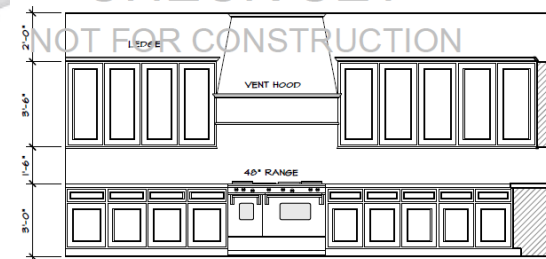

Paint: Walls in Opt. 1 Snowbound SW 7004 OR Opt. 2: Pure White SW 7005, Trim color Opt. 1 Snowbound SW 7004 OR Opt. 2: Pure White SW 7005
Flooring: Green World Chateau collection Chenin Blanc engineered wood floors
Cabinets: Nice cabinet style in Repose Gray, island in a stain grade
Plumbing: Kohler Crue single hole pre-rinse pull down kitchen faucet in brushed modern brass (K-22973-2MB), Kohler Whitehaven 35-11/16" farmhouse apron kitchen sink in white (K-6489-0)
Countertops: Island in Cambria Brittanicca Gold polished, Surround in Caesarstone Organic white polished
Hardware: Top Knobs Clarence pulls & T-knobs in Honey Bronze
Appliances: See Selection record form for details
Vent Hood: boxed with Horizontal 1x4 shiplap stained in Alder Smokey cashmere
Lighting: Crystorama lighting group Weston 4-light 14" wide taper candle pendant in matte black & Antique gold (WES-9905-BK-GA)
Tile: Tilebar Norwalk Frame White 4x24 Polished Ceramic wall tile in a horizontal stacked layout