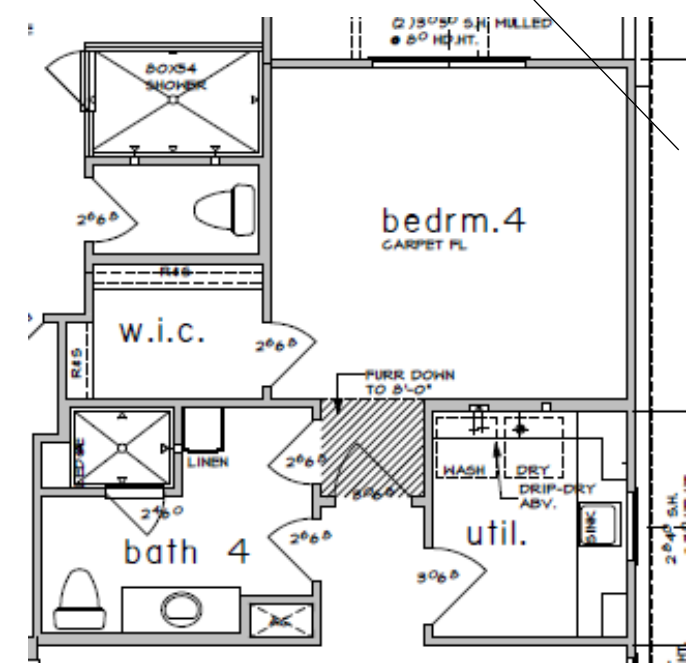

Images are for inspiration purposes only. Some of the images do not reflect the actual design choice included in the home.