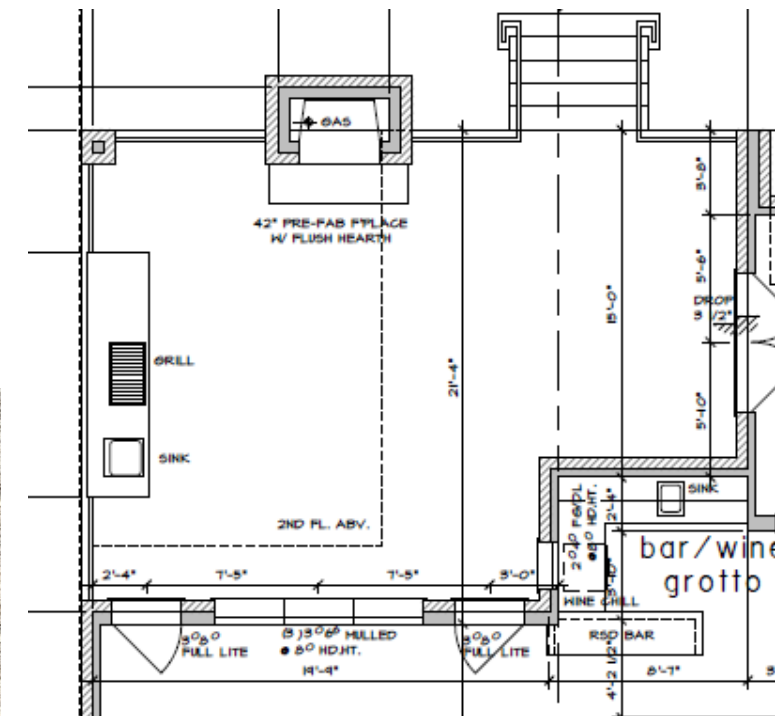

Images are for inspiration purposes only. Some of the images do not reflect the actual design choice included in the home.

Veranda

Black Magic SW 6991

Egret White SW 7570

NATURAL CHOICE SW 7011

Images are for inspiration purposes only. Some of the images do not reflect the actual design choice included in the home.