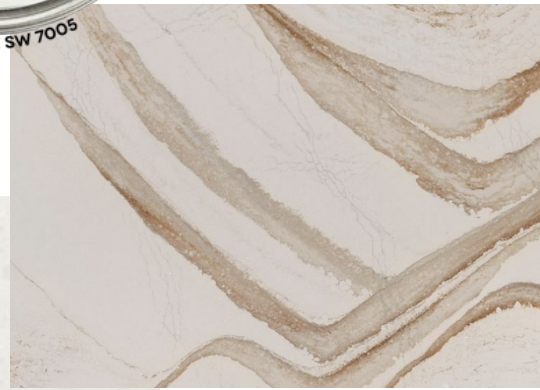

Kitchen

Images are for inspiration purposes only. Some of the images do not reflect the actual design choice included in the home.