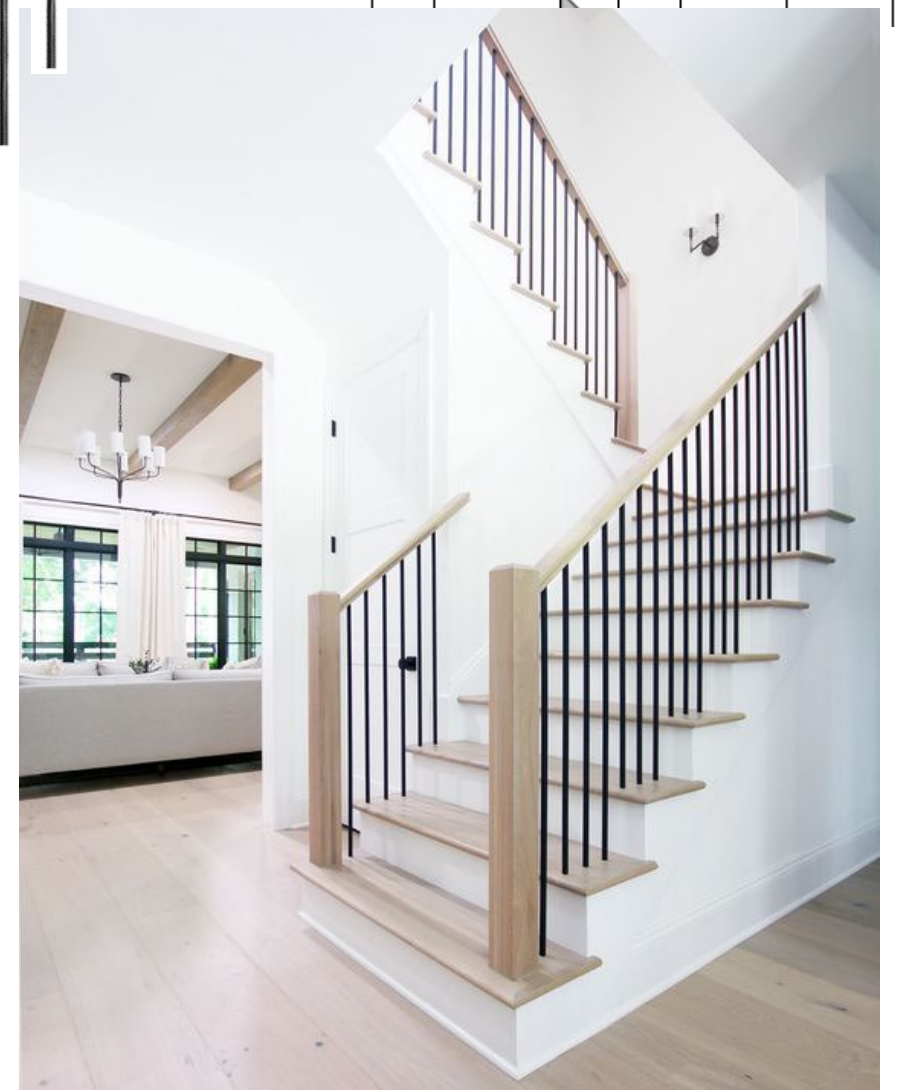

NATURAL CHOICE SW 7011

Throughout Home

MADISON SMOOTH

Images are for inspiration purposes only. Some of the images do not reflect the actual design choice included in the home.

Paint: Walls in Opt. 1 Snowbound SW 7004 OR Opt. 2: Pure White SW 7005, Trim color Opt. 1 Snowbound SW 7004 OR Opt. 2: Pure White SW 7005, Ceiling color Extra White SW 7006
Flooring: Green World Chateau collection Chenin Blanc engineered wood floors
Interior Doors: Madison Smooth
Hardware: Schlage Latitude lever with Addison trim in matte black
Trim: 1x8 baseboards with 1x2 door casing painted in trim color
Stair Railing: 4000 newel post with a groove on side, 6084 handrail, R0-7039 rosette (only if needed), 2.9.21 balusters with no shoes
Stairwell Lighting: Z-Lite Euclid 6-light 36" wide nested cube chandelier in olde brass & bronze (457-60BR-BRZ)