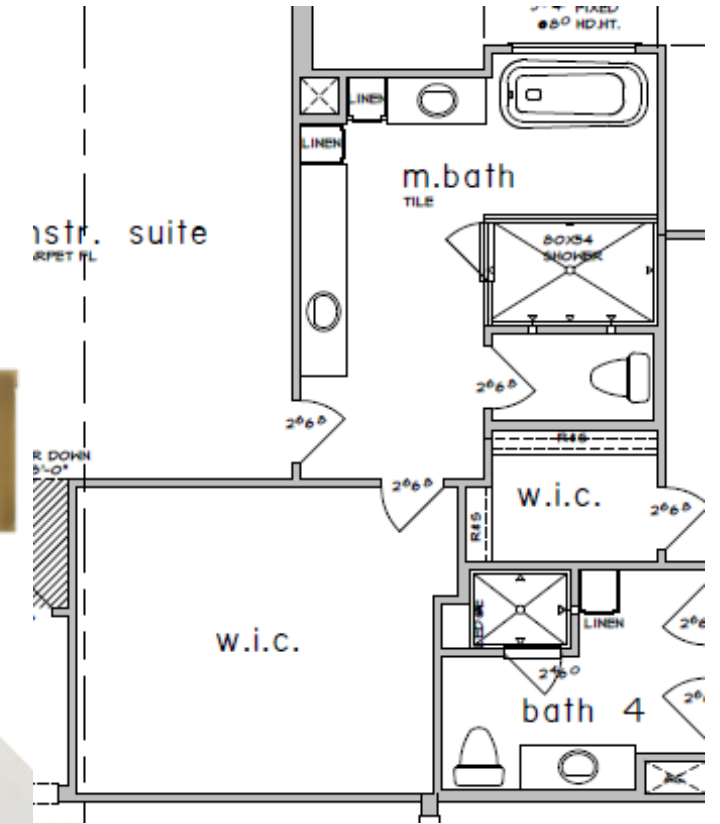

Master Bath

Paint: Walls in Opt. 1 Snowbound SW 7004 OR Opt. 2: Pure White SW 7005, Trim color Opt. 1 Snowbound SW 7004 OR Opt. 2: Pure White SW 7005

Cabinets: Nice cabinet style in Alder smokey cashmere

Plumbing: Delta Trinsic widespread bathroom faucet in champagne bronze (3559-CZMPU-DST), Kohler Archer undermount rectangular sink in white (K-2355-0), Delta Trinsic single function shower trim in champagne bronze (T14259-CZ), Kohler Wellworth toilet in white (K4436-0/ K4199-0), Kohler Rutledge quiet closing toilet seat in white (K4734-0), Delta Trinsic roman deck mount tub filler with hand shower in honey bronze (T4759-CZ), Signatrue hardware Sitka 60x36 dropin tub in white (447022)

Countertops: Caesarstone Organic white polished quartz

Hardware: Top Knobs Serene pulls & Knobs 1" in honey bronze, Delta Trinsic towel ring, tissue holder, and robe hook in honey bronze

Lighting: Livex Lighting Aero 2-light 5" wide bath bar in antique brass (10102-01)

Tile: Bath Floor in Tilebar Versilia Calacatta Oro polished 24x24 porcelain tile in a stacked diamond layout, Shower walls in Tilebar Tehama crackled white picket 3x12 polished ceramic in a vertical stacked