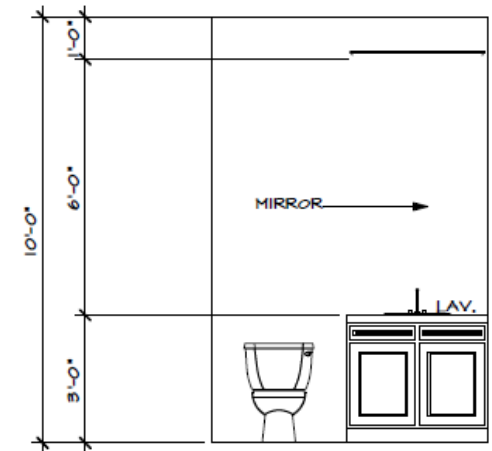

1/2 Bath

1/2 bath

Paint: Walls in Opt. 1 Snowbound SW 7004 OR Opt. 2: Pure White SW 7005, Trim color Opt. 1 Snowbound SW 7004 OR Opt. 2: Pure White SW 7005
Cabinets: Nice cabinet style in Alder smokey cashmere
Plumbing: Delta Trinsic widespread bathroom faucet in champagne bronze (3559-CZMPU-DST), Kohler Archer undermount rectangular sink in white (K-2355-0), Kohler Wellworth toilet in white (K4436-0/ K4199-0), Kohler Rutledge quiet closing toilet seat in white (K4734-0)
Countertops: White Carrara marble polished
Hardware: Top Knobs Square bar pull & Essex knob in honey bronze, Delta Trinsic towel ring & tissue holder in honey bronze
Lighting: Nuvo Lighting Vesey 18" tall bathroom sconce in burnished brass/white shade (60/6692)
Tile Flooring: Emser Sterlina Gray and White 12x24 polished in a herringbone layout