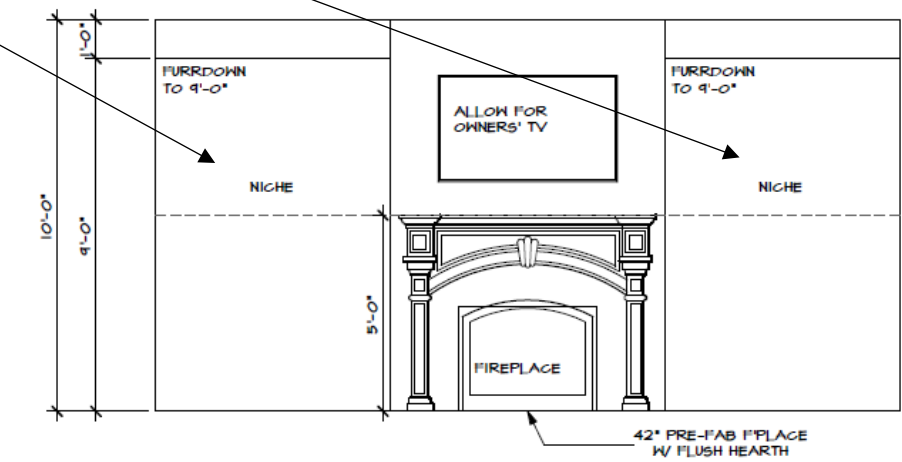

Great Room

Images are for inspiration purposes only. Some of the images do not reflect the actual design choice included in the home.

Paint: Walls, Trim & Ceiling in Opt. 1 Snowbound SW 7004 OR Opt. 2: Pure White SW 7005
Fan: MinkaAire Roto XL 62" 3 blade indoor ceiling fan in Coal with a wall switch (F624-CL)
Fireplace: Heatilator 42" Caliber gas fireplace with simon front, fade resistant reflective black glass interior panel, and wall switch
Fireplace surround: Cast Stone in Style #1 in the color R.G.
Flooring: Green World Chateau collection Chenin Blanc engineered wood floors