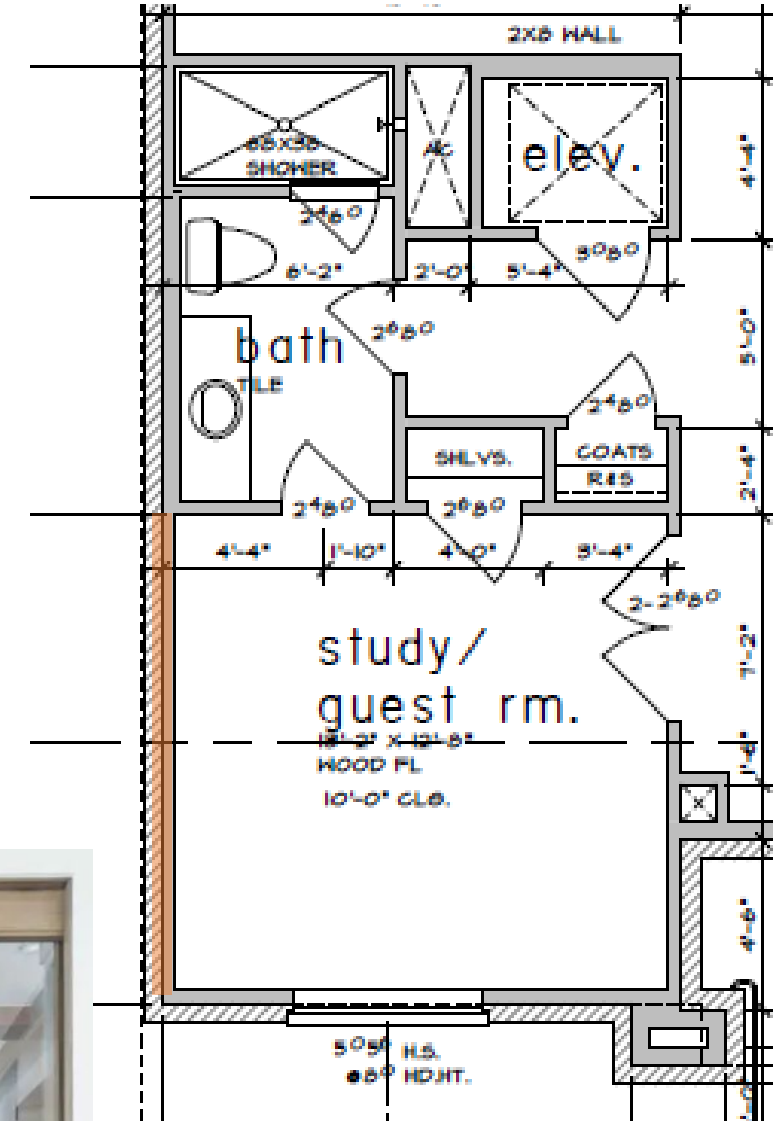

Study/Guest Room

Images are for inspiration purposes only. Some of the images do not reflect the actual design choice included in the home.