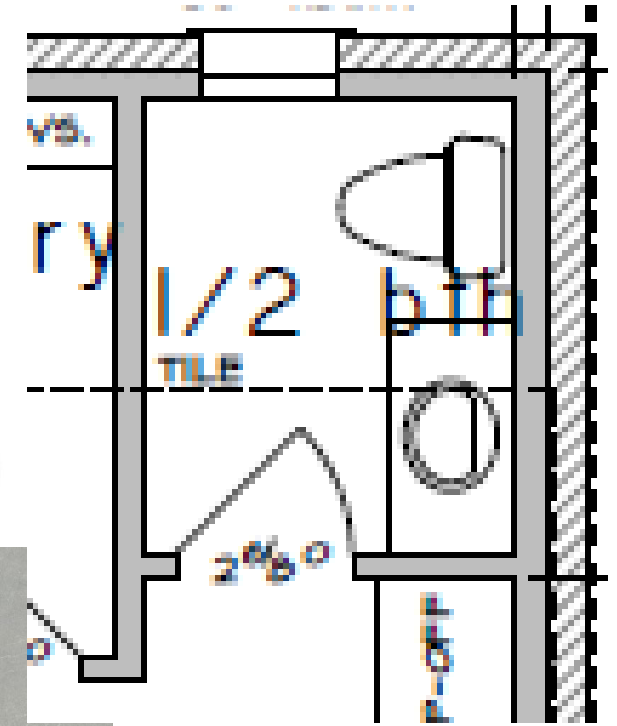

1/2 Bath

1/2 bath

Paint: Walls in Opt. 1 Snowbound SW 7004 OR Opt. 2: Pure White SW 7005, Trim color Opt. 1 Snowbound SW 7004 OR Opt. 2: Pure White SW 7005
Cabinets: Nice cabinet style in Alder smokey cashmere
Plumbing: Delta Trinsic widespread bathroom faucet in champagne bronze (3559-CZMPU-DST), Kohler Archer undermount rectangular sink in white (K-2355-0), Kohler Wellworth toilet in white (K4436-0/ K4199-0), Kohler Rutledge quiet closing toilet seat in white (K4734-0)
Countertops: White Carrara marble polished
Hardware: Top Knobs Square bar pull & Essex knob in honey bronze, Delta Trinsic towel ring & tissue holder in honey bronze
Lighting: Nuvo Lighting Vesey 18" tall bathroom sconce in burnished brass/white shade (60/6692)
Tile Flooring: Emser Sterlina Gray and White 12x24 polished in a herringbone layout