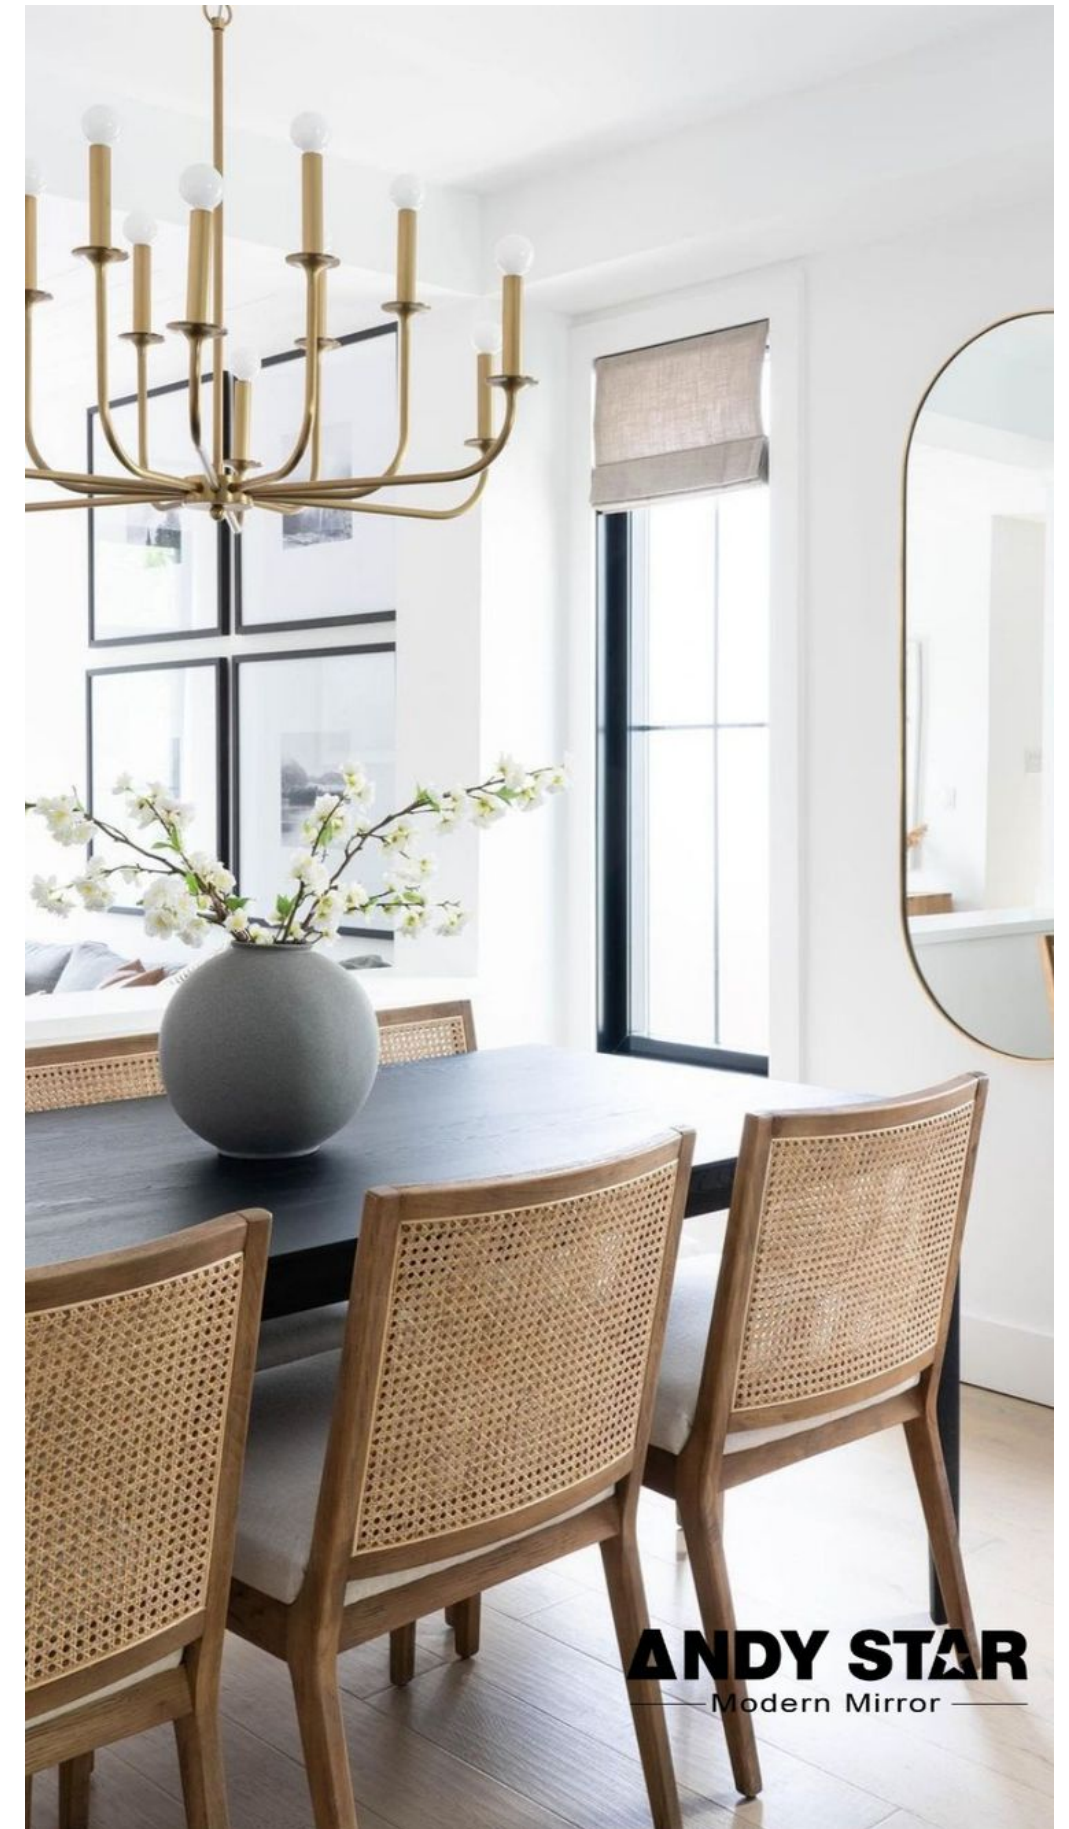

Dining Room

Paint: Walls in Opt. 1 Snowbound SW 7004 OR Opt. 2: Pure White SW 7005, Trim color Opt. 1 Snowbound SW 7004 OR Opt. 2: Pure White SW 7005
Flooring: Green World Chateau collection Chenin Blanc engineered wood floors
Lighting: Chapman & Myers Bayview linear chandelier in aged iron (CC1368AI)

Images are for inspiration purposes only. Some of the images do not reflect the actual design choice included in the home.

ANDY STAR
Modern Mirror