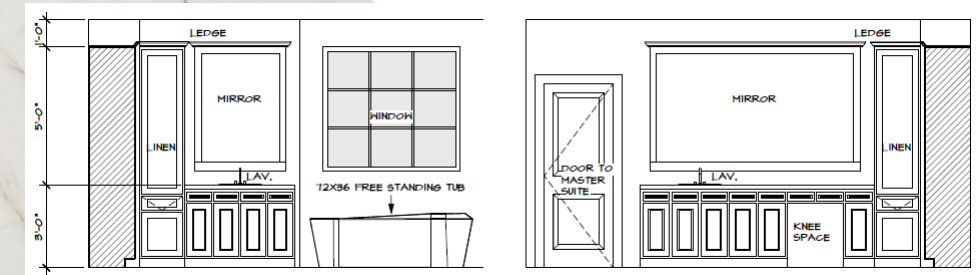

Master Bath

Paint: Walls in Opt. 1 Snowbound SW 7004 OR Opt. 2: Pure White SW 7005, Trim color Opt. 1 Snowbound SW 7004 OR Opt. 2: Pure White SW 7005

Cabinets: Nice cabinet style in Alder smokey cashmere

Plumbing: Delta Trinsic widespread bathroom faucet in champagne bronze (3559-CZMPU-DST), Kohler Archer undermount rectangular sink in white (K-2355-0), Delta Trinsic single function shower trim in champagne bronze (T14259-CZ), Kohler Wellworth toilet in white (K4436-0/ K4199-0), Kohler Rutledge quiet closing toilet seat in white (K4734-0), Delta Trinsic roman deck mount tub filler with hand shower in honey bronze (T4759-CZ), Signatrue hardware Sitka 60x36 dropin tub in white (447022)

Countertops: Caesarstone Organic white polished quartz

Hardware: Top Knobs Serene pulls & Knobs 1" in honey bronze, Delta Trinsic towel ring, tissue holder, and robe hook in honey bronze

Lighting: Livex Lighting Aero 2-light 5" wide bath bar in antique brass (10102-01)

Tile: Bath Floor in Tilebar Versilia Calacatta Oro polished 24x24 porcelain tile in a stacked diamond layout, Shower walls in Tilebar Tehama crackled white picket 3x12 polished ceramic in a vertical stacked