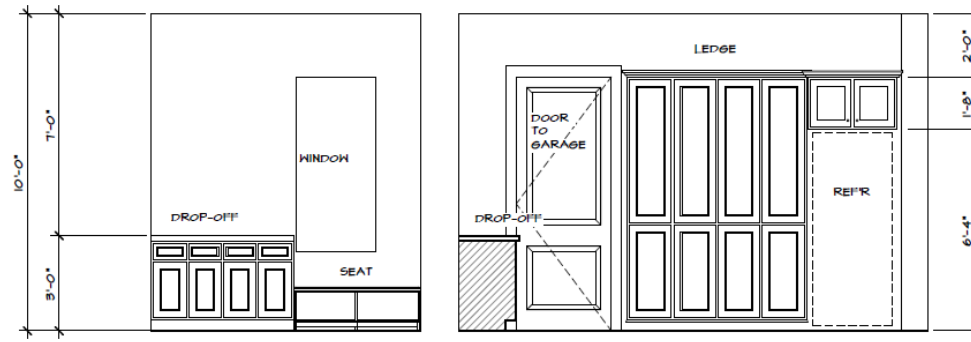

Mud room

Paint: Walls in Opt. 1 Snowbound SW 7004 OR Opt. 2: Pure White SW 7005, Trim color Opt. 1 Snowbound SW 7004 OR Opt. 2: Pure White SW 7005
Cabinets: Nice Cabinet style in Alder smokey cashmere
Countertops: Caesarstone Organic white
Hardware: Atlas Bradbury pulls & Tom Tom 1-1/4" knob in warm brass
Tile Flooring: Emser Sterlina Gray and White 12x24 polished in a herringbone layout

Images are for inspiration purposes only. Some of the images do not reflect the actual design choice included in the home.