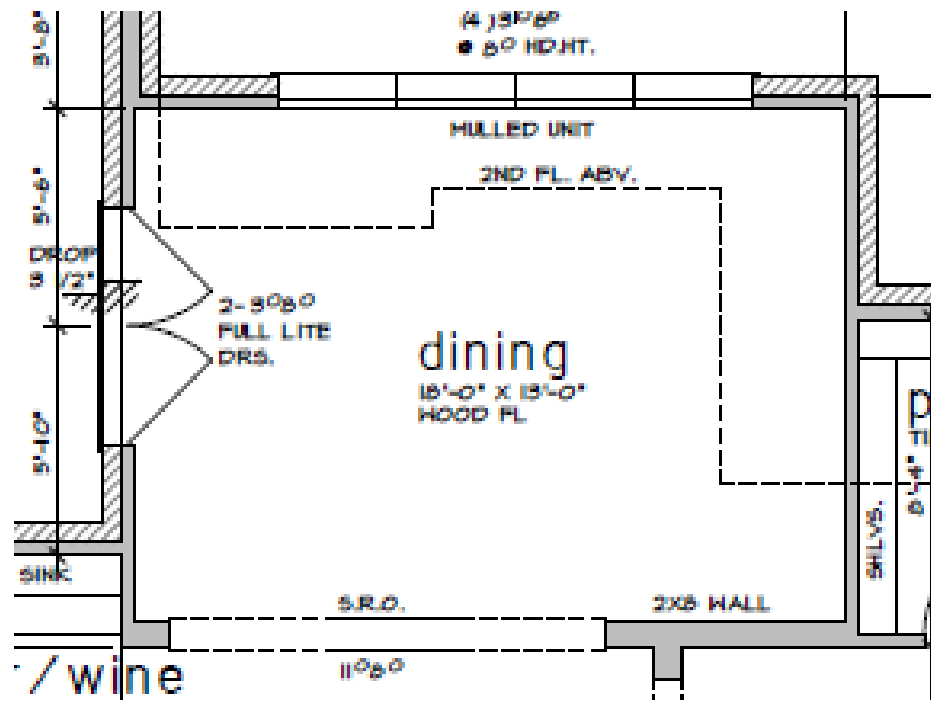

Dining Room

Paint: Walls in Opt. 1 Snowbound SW 7004 OR Opt. 2: Pure White SW 7005, Trim color Opt. 1 Snowbound SW 7004 OR Opt. 2: Pure White SW 7005
Flooring: Green World Chateau collection Chenin Blanc engineered wood floors
Lighting: Chapman & Myers Bayview linear chandelier in aged iron (CC1368AI)

Images are for inspiration purposes only. Some of the images do not reflect the actual design choice included in the home.

ANDY STAR
Modern Mirror