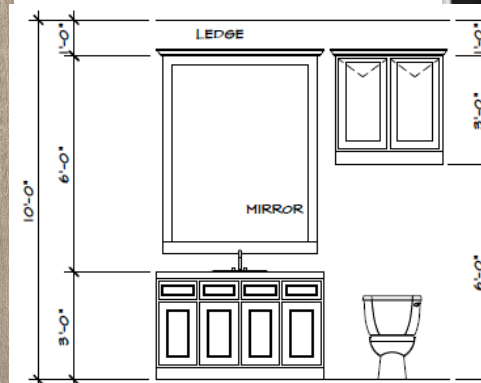

Bath 1

Inkwell SW 6992

SNOWBOUND SW 7004

PURE WHITE SW 7005

Paint: Walls & Trim in Inkwell SW 6992, Ceiling in Opt. 1 Snowbound SW 7004 OR Opt. 2: Pure White SW 7005

Cabinets: Milan in Pure white

Plumbing: Delta Trinsic widespread bathroom faucet in champagne bronze (3559-CZMPU-DST), Kohler Archer undermount rectangular sink in white (K-2355-0), Delta Trinsic single function shower trim in champagne bronze (T14259-CZ), Kohler Wellworth toilet in white (K4436-0/ K4199-0), Kohler Rutledge quiet closing toilet seat in white (K4734-0)

Countertops: White Carrara marble polished

Hardware: Top Knobs Square bar pull & Essex knob in honey bronze, Delta Trinsic towel ring, tissue holder, and robe hook in honey bronze

Lighting: Capital lighting Present pendant in aged brass (527542AD)

Tile: Shower walls in Emser Mokuzai II 8x35 in a vertical broken joint layout, bathroom floor & shower floor in Tilebar Carrara Herringbone 1x3 polished marble mosaic

Images are for inspiration purposes only. Some of the images do not reflect the actual design choice included in the home.