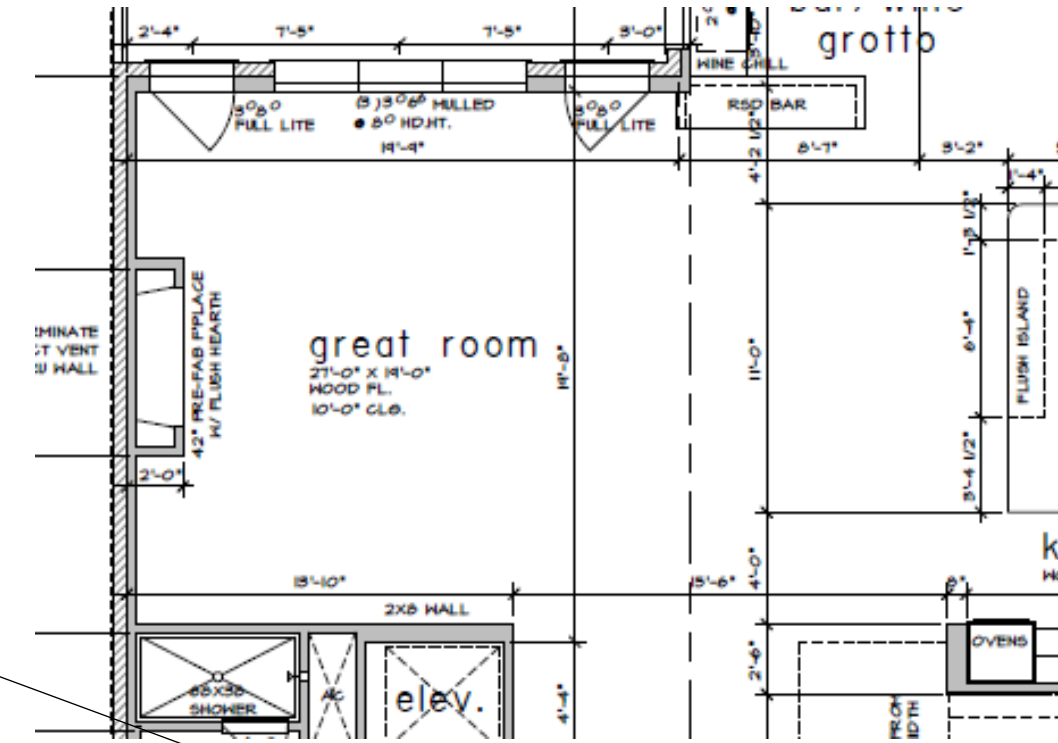

Great Room

Images are for inspiration purposes only. Some of the images do not reflect the actual design choice included in the home.

Paint: Walls, Trim & Ceiling in Opt. 1 Snowbound SW 7004 OR Opt. 2: Pure White SW 7005
Fan: MinkaAire Roto XL 62" 3 blade indoor ceiling fan in Coal with a wall switch (F624-CL)
Fireplace: Heatilator 42" Caliber gas fireplace with simon front, fade resistant reflective black glass interior panel, and wall switch
Fireplace surround: Cast Stone in Style #1 in the color R.G.
Flooring: Green World Chateau collection Chenin Blanc engineered wood floors