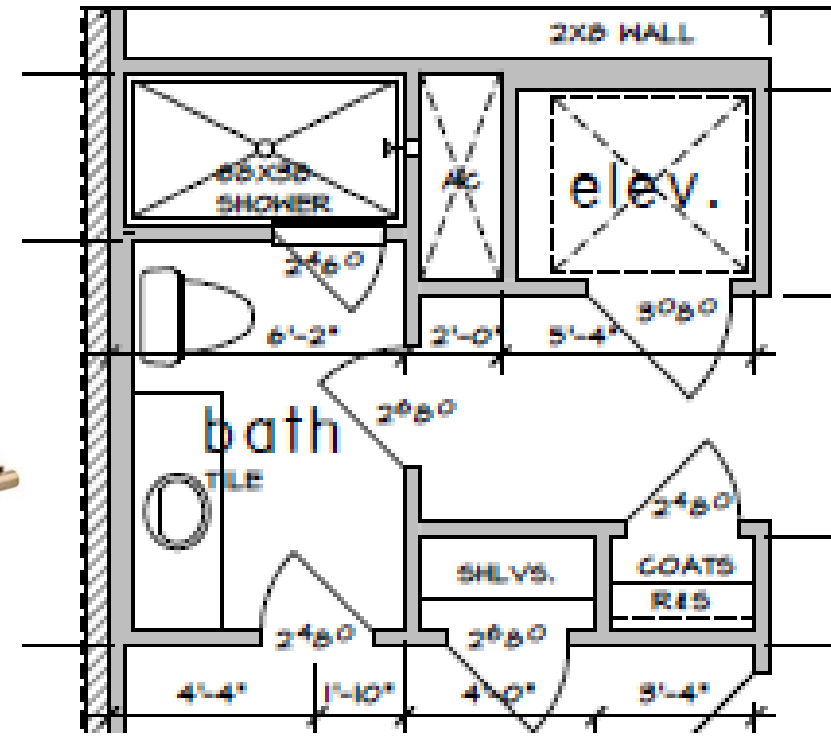

Bath 1

Inkwell SW 6992

SNOWBOUND SW 7004

PURE WHITE SW 7005

Paint: Walls & Trim in Inkwell SW 6992, Ceiling in Opt. 1 Snowbound SW 7004 OR Opt. 2: Pure White SW 7005

Cabinets: Milan in Pure white

Plumbing: Delta Trinsic widespread bathroom faucet in champagne bronze (3559-CZMPU-DST), Kohler Archer undermount rectangular sink in white (K-2355-0), Delta Trinsic single function shower trim in champagne bronze (T14259-CZ), Kohler Wellworth toilet in white (K4436-0/ K4199-0), Kohler Rutledge quiet closing toilet seat in white (K4734-0)

Countertops: White Carrara marble polished

Hardware: Top Knobs Square bar pull & Essex knob in honey bronze, Delta Trinsic towel ring, tissue holder, and robe hook in honey bronze

Lighting: Capital lighting Present pendant in aged brass (527542AD)

Tile: Shower walls in Emser Mokuzai II 8x35 in a vertical broken joint layout, bathroom floor & shower floor in Tilebar Carrara Herringbone 1x3 polished marble mosaic

Images are for inspiration purposes only. Some of the images do not reflect the actual design choice included in the home.