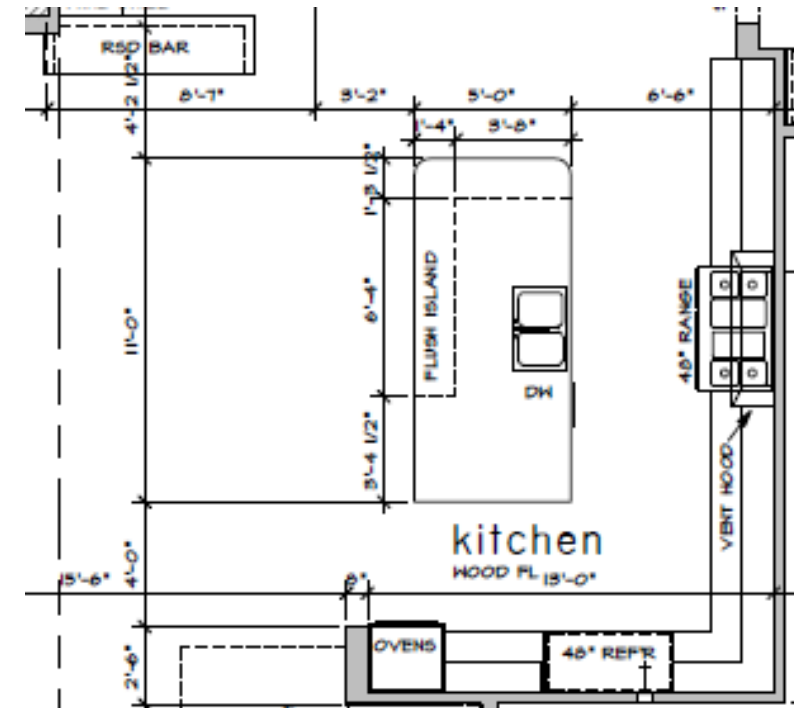

Kitchen

Images are for inspiration purposes only. Some of the images do not reflect the actual design choice included in the home.

Paint: Walls in Opt. 1 Snowbound SW 7004 OR Opt. 2: Pure White SW 7005, Trim color Opt. 1 Snowbound SW 7004 OR Opt. 2: Pure White SW 7005
Flooring: Green World Chateau collection Chenin Blanc engineered wood floors
Cabinets: Nice cabinet style in Repose Gray, island in a stain grade
Plumbing: Kohler Crue single hole pre-rinse pull down kitchen faucet in brushed modern brass (K-22973-2MB), Kohler Whitehaven 35-11/16" farmhouse apron kitchen sink in white (K-6489-0)
Countertops: Island in Cambria Brittanicca Gold polished, Surround in Caesarstone Organic white polished
Hardware: Top Knobs Clarence pulls & T-knobs in Honey Bronze
Appliances: See Selection record form for details
Vent Hood: boxed with Horizontal 1x4 shiplap stained in Alder Smokey cashmere
Lighting: Crystorama lighting group Weston 4-light 14" wide taper candle pendant in matte black & Antique gold (WES-9905-BK-GA)
Tile: Tilebar Norwalk Frame White 4x24 Polished Ceramic wall tile in a horizontal stacked layout