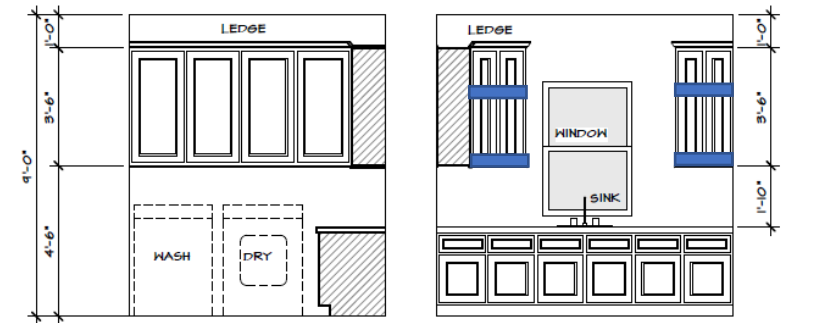

Utility Room

Images are for inspiration purposes only. Some of the images do not reflect the actual design choice included in the home.

Paint: Walls in Opt. 1 Snowbound SW 7004 OR Opt. 2: Pure White SW 7005, Trim color Opt. 1 Snowbound SW 7004 OR Opt. 2: Pure White SW 7005

Flooring:

Cabinets: Milan cabinet style painted in pure white with caning insert detail for upper cabinets only.

Plumbing: Signature Hardware Ridgeway single handle pull down faucet in brushed gold (465185), Blanco Valea 27" single basin silgranit sink in coal black (442941)

Countertops: Caesarstone Organic White quartz polished

Hardware: Top Knobs Square bar pull & Essex knob in honey bronze

Lighting: Craftmade Quinn semi flush 2 light in brass and black (48852-SB)

Tile Floor: Tielbar HexArt Deco Blanco 8" Hexagon porcelain matte in a starburst pattern