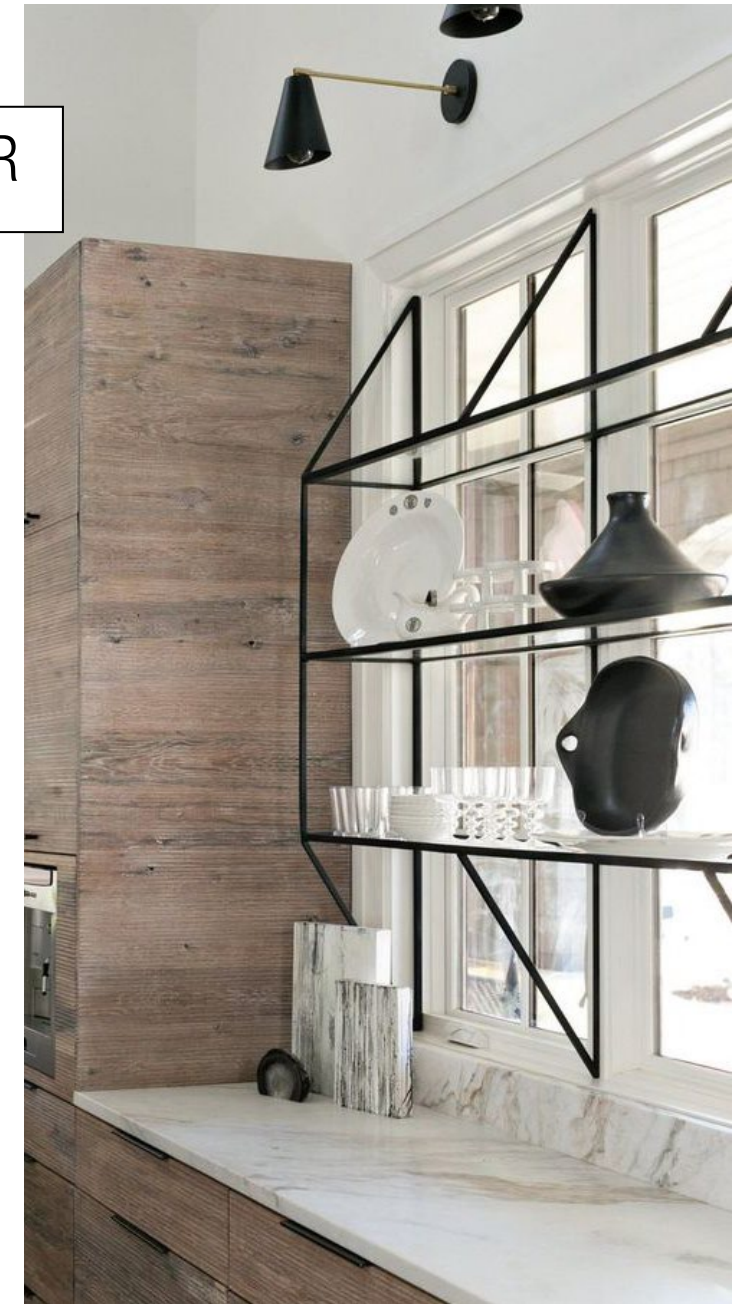

Bar/Wine Grotto

OR

Images are for inspiration purposes only. Some of the images do not reflect the actual design choice included in the home.

Paint: Walls in Opt. 1 Snowbound SW 7004 OR Opt. 2: Pure White SW 7005, Trim color Opt. 1 Snowbound SW 7004 OR Opt. 2: Pure White SW 7005
Flooring: Green World Chateau collection Chenin Blanc engineered wood floors
Cabinets: Nice cabinet style in Pure White, remove upper cabinets and add metal shelves in black or cedar box wood floating shelves
Plumbing: Delta Trinsic single handlebar faucet with swivel spout in matte black (1959LF-BL), Elkay Quartz classic 15-3/4" undermount sink in black (ELG1616BK0)
Countertops: Caesarstone Organic White quartz polished
Hardware: Top Knobs Pennington pulls & Essex mushroom knob 1-3/16" in flat black
Lighting: Mitzi Lupe single light 12" tall sconce in aged brass (H285101-AGB)
Brick Wall: Slurred brick walls painted same color as walls