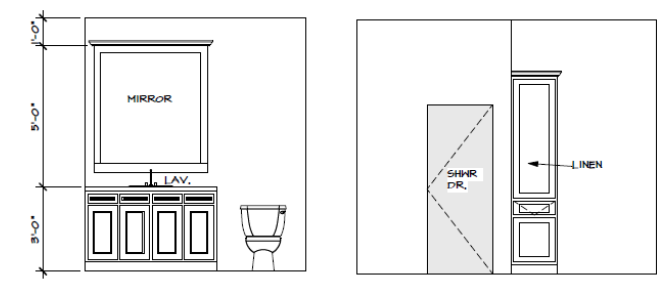

Images are for inspiration purposes only. Some of the images do not reflect the actual design choice included in the home.