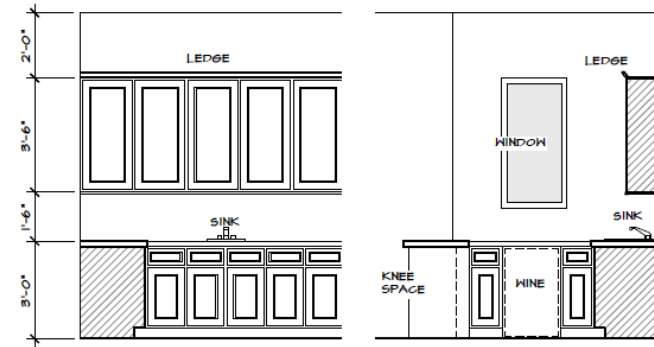

Bar/Wine Grotto

OR

Images are for inspiration purposes only. Some of the images do not reflect the actual design choice included in the home.

Paint: Walls in Opt. 1 Snowbound SW 7004 OR Opt. 2: Pure White SW 7005, Trim color Opt. 1 Snowbound SW 7004 OR Opt. 2: Pure White SW 7005
Flooring: Green World Chateau collection Chenin Blanc engineered wood floors
Cabinets: Nice cabinet style in Pure White, remove upper cabinets and add metal shelves in black or cedar box wood floating shelves
Plumbing: Delta Trinsic single handlebar faucet with swivel spout in matte black (1959LF-BL), Elkay Quartz classic 15-3/4" undermount sink in black (ELG1616BK0)
Countertops: Caesarstone Organic White quartz polished
Hardware: Top Knobs Pennington pulls & Essex mushroom knob 1-3/16" in flat black
Lighting: Mitzi Lupe single light 12" tall sconce in aged brass (H285101-AGB)
Brick Wall: Slurred brick walls painted same color as walls