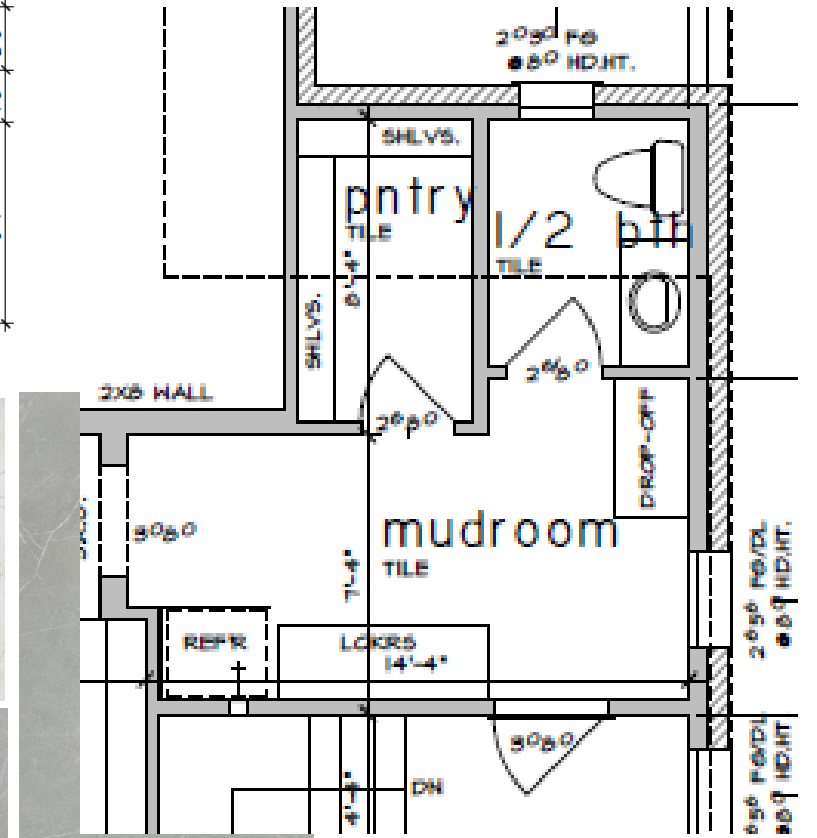

Mud room

Paint: Walls in Opt. 1 Snowbound SW 7004 OR Opt. 2: Pure White SW 7005, Trim color Opt. 1 Snowbound SW 7004 OR Opt. 2: Pure White SW 7005
Cabinets: Nice Cabinet style in Alder smokey cashmere
Countertops: Caesarstone Organic white
Hardware: Atlas Bradbury pulls & Tom Tom 1-1/4" knob in warm brass
Tile Flooring: Emser Sterlina Gray and White 12x24 polished in a herringbone layout

Images are for inspiration purposes only. Some of the images do not reflect the actual design choice included in the home.