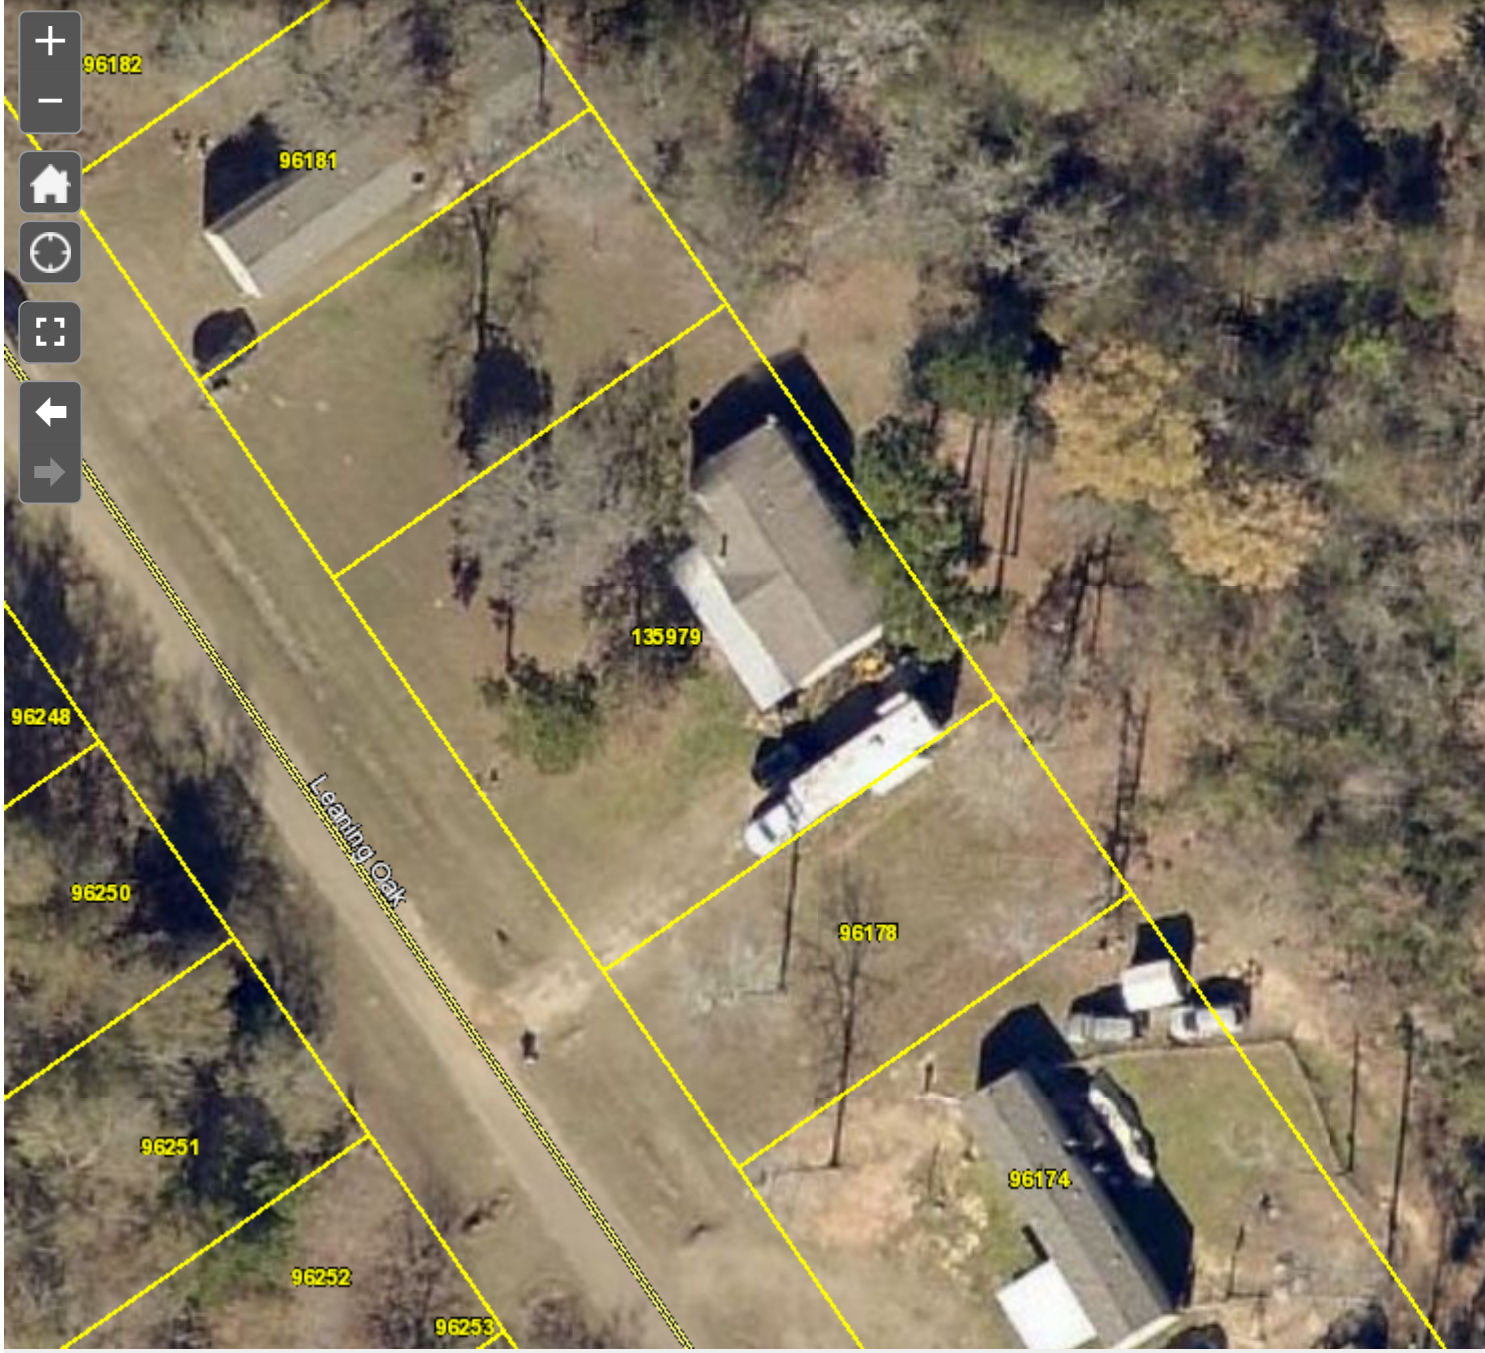

San Jacinto CAD Map Search     Search by Property ID 

40ft

-95.175 30.789 Degrees