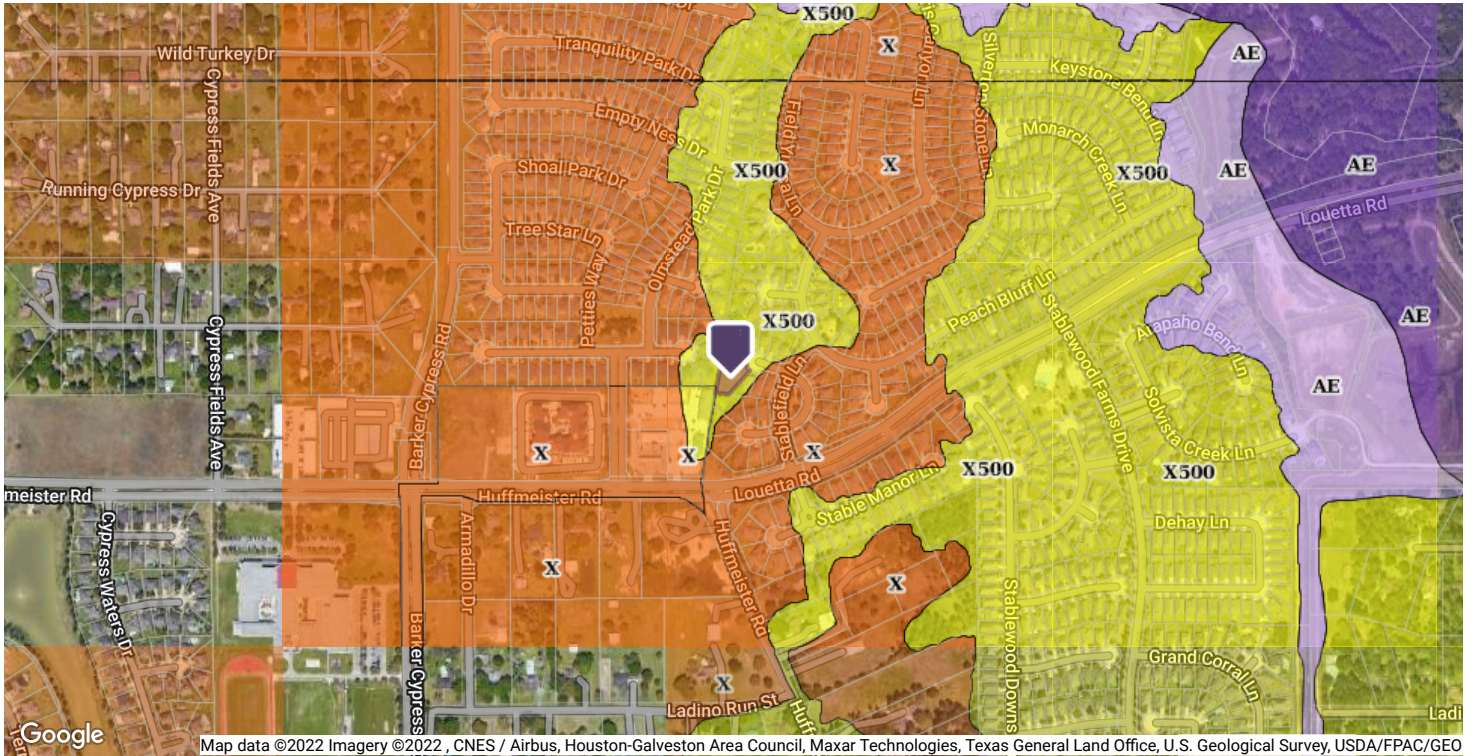

Tax Property 360 Property View

16419 Preston Bloom Court, Cypress, TX 77429-5703 Harris County Expired 01/01/2018

Flood Map

Flood Zone Code:	X500	Special Flood Hazard Area (SFHA):	Out
Flood Zone Date:	10/16/2013	Within 250 Feet of Multiple Flood Zone:	Yes (X500,X)
Flood Zone Panel:	48201C0410M	Flood Community Name:	HARRIS COUNTY
Flood Code Description:	Zone X (500-Year)-An Area Inundated By 500-Year Flooding; An Area Inundated By 100-Year Flooding With Average Depths Of Less Than 1 Foot Or With Drainage Areas Less Than 1 Square Mile; Or An Area Protected By Levees From 100-Year Flooding.		

- Coastal 100-Year Floodway
- Coastal 100-year Floodplain
- 100-year Floodway
- 100-year Floodplain
- Undetermined
- 500-year Floodplain incl. levee protected area
- Out of Special Flood Hazard Area

This map/report was produced using multiple sources. It is provided for informational purposes only. This map/report should not be relied upon by any third parties. It is not intended to satisfy any regulatory guidelines and should not be used for this or any other purpose.