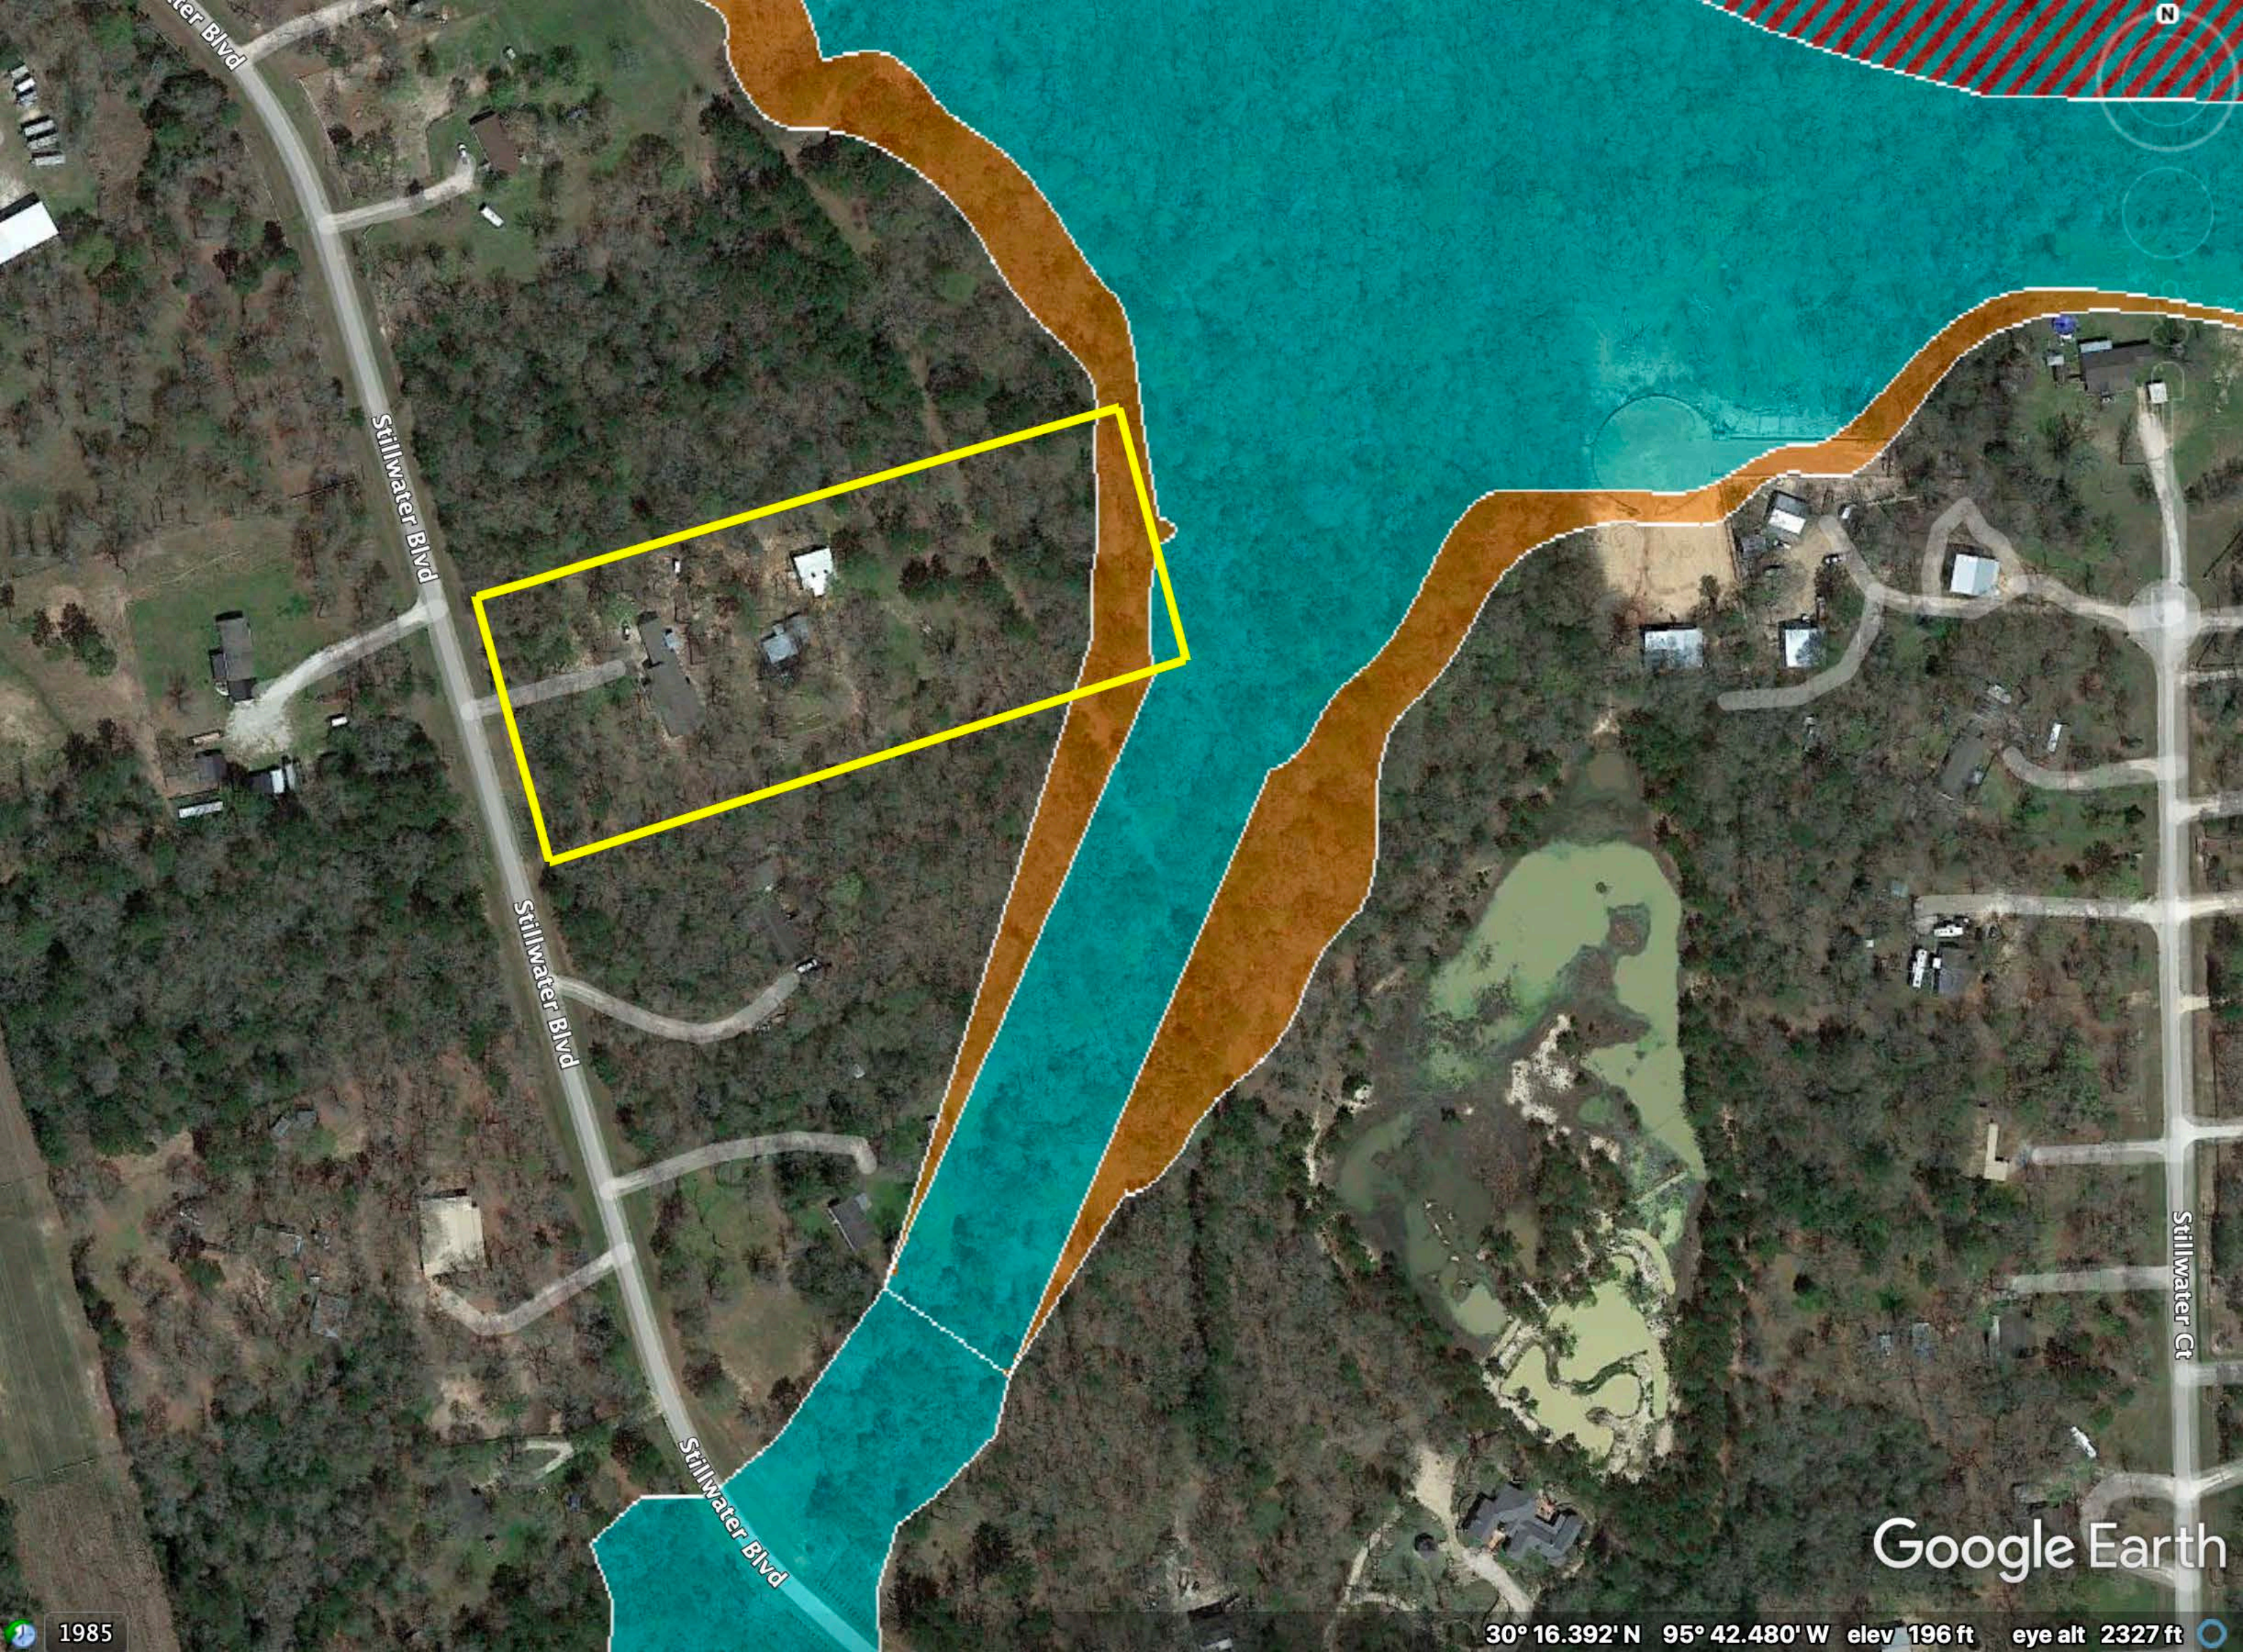

WkC

Stillwater Blvd

BIC

KanA

Google Earth

1985

30° 16.350' N 95° 42.381' W elev 194 ft eye alt 1014 ft

ter Blvd

Stillwater Blvd

Stillwater Blvd

Stillwater Blvd

Stillwater Ct

Google Earth

1985

30° 16.392' N 95° 42.480' W elev 196 ft eye alt 2327 ft

Stillwater Blvd

Google Earth

1985

30° 16.350' N 95° 42.381' W elev 194 ft eye alt 1014 ft

149

200

Jackson Rd

ROCK

202

Stillwater Blvd

Google Earth
Earth Point

1985

30°16.272' N 95°42.273' W elev 193 ft eye alt 5416 ft