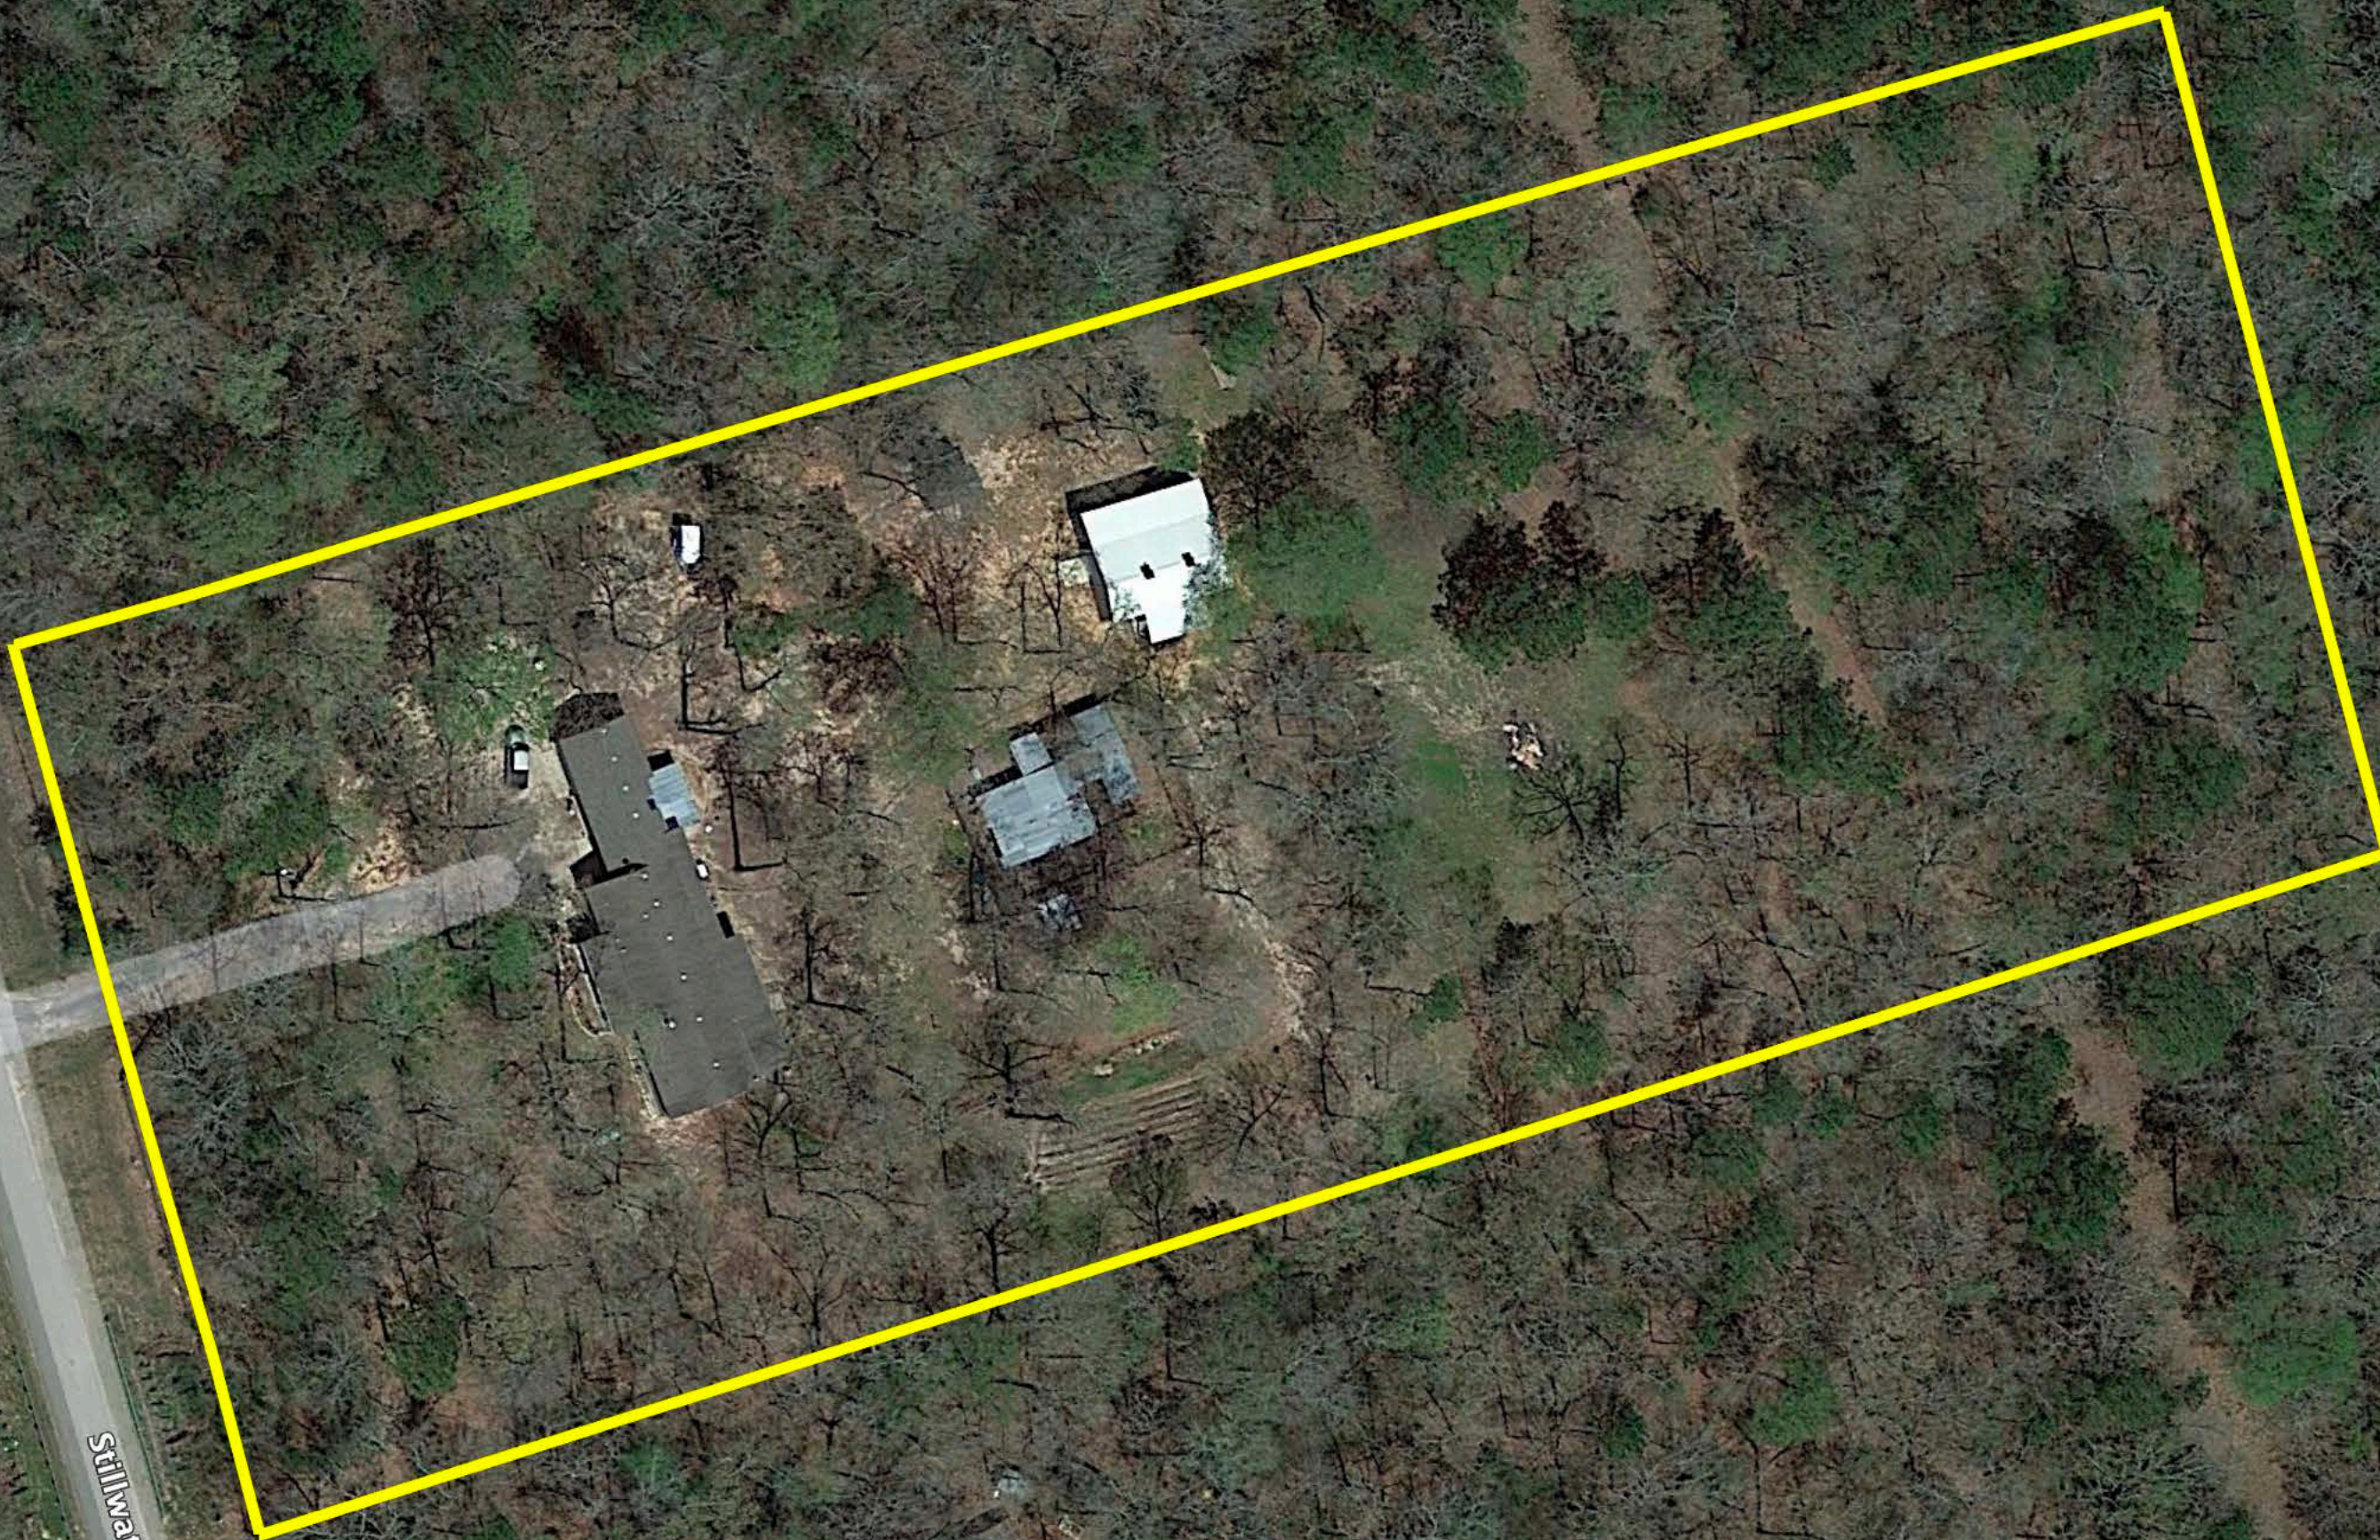

WkC

Stillwater Blvd

BIC

KanA

Google Earth

1985

30° 16.350' N 95° 42.381' W elev 194 ft eye alt 1014 ft

ter Blvd

Stillwater Blvd

Stillwater Blvd

Stillwater Blvd

Stillwater Ct

Google Earth

1985

30° 16.392' N 95° 42.480' W elev 196 ft eye alt 2327 ft

Stillwater Blvd

Google Earth

1985

30° 16.350' N 95° 42.381' W elev 194 ft eye alt 1014 ft

149

200

Jackson Rd

ROCK

202