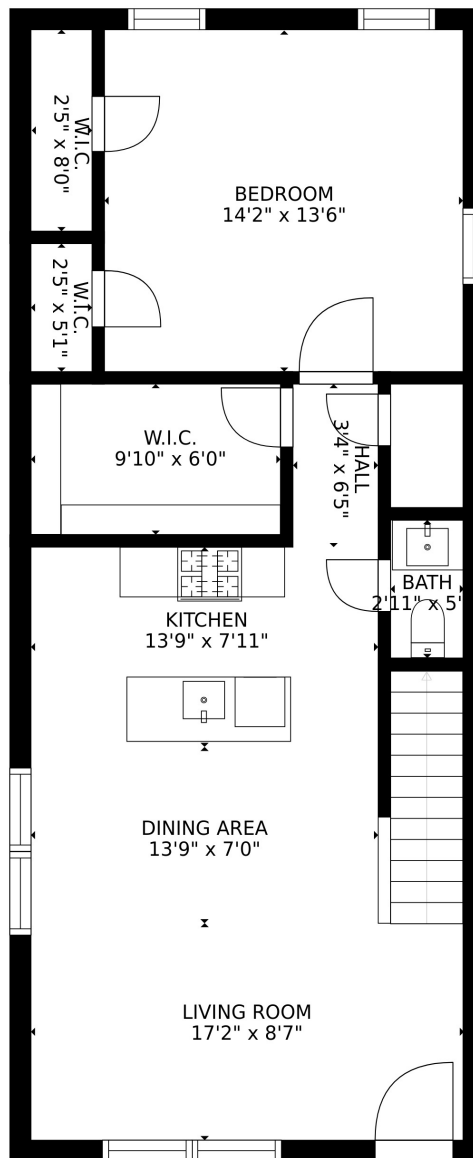

FLOOR 1

FLOOR 2

Estimated areas

GLA FLOOR 1: 0 sq. ft, excluded 816 sq. ft  
 GLA FLOOR 2: 938 sq. ft, excluded 0 sq. ft  
 Total GLA 938 sq. ft, total scanned area 1754 sq. ft

SIZES AND DIMENSIONS ARE APPROXIMATE, ACTUAL MAY VARY.

Estimated areas

GLA FLOOR 1: 0 sq. ft, excluded 816 sq. ft  
 GLA FLOOR 2: 938 sq. ft, excluded 0 sq. ft  
 Total GLA 938 sq. ft, total scanned area 1754 sq. ft

SIZES AND DIMENSIONS ARE APPROXIMATE, ACTUAL MAY VARY.