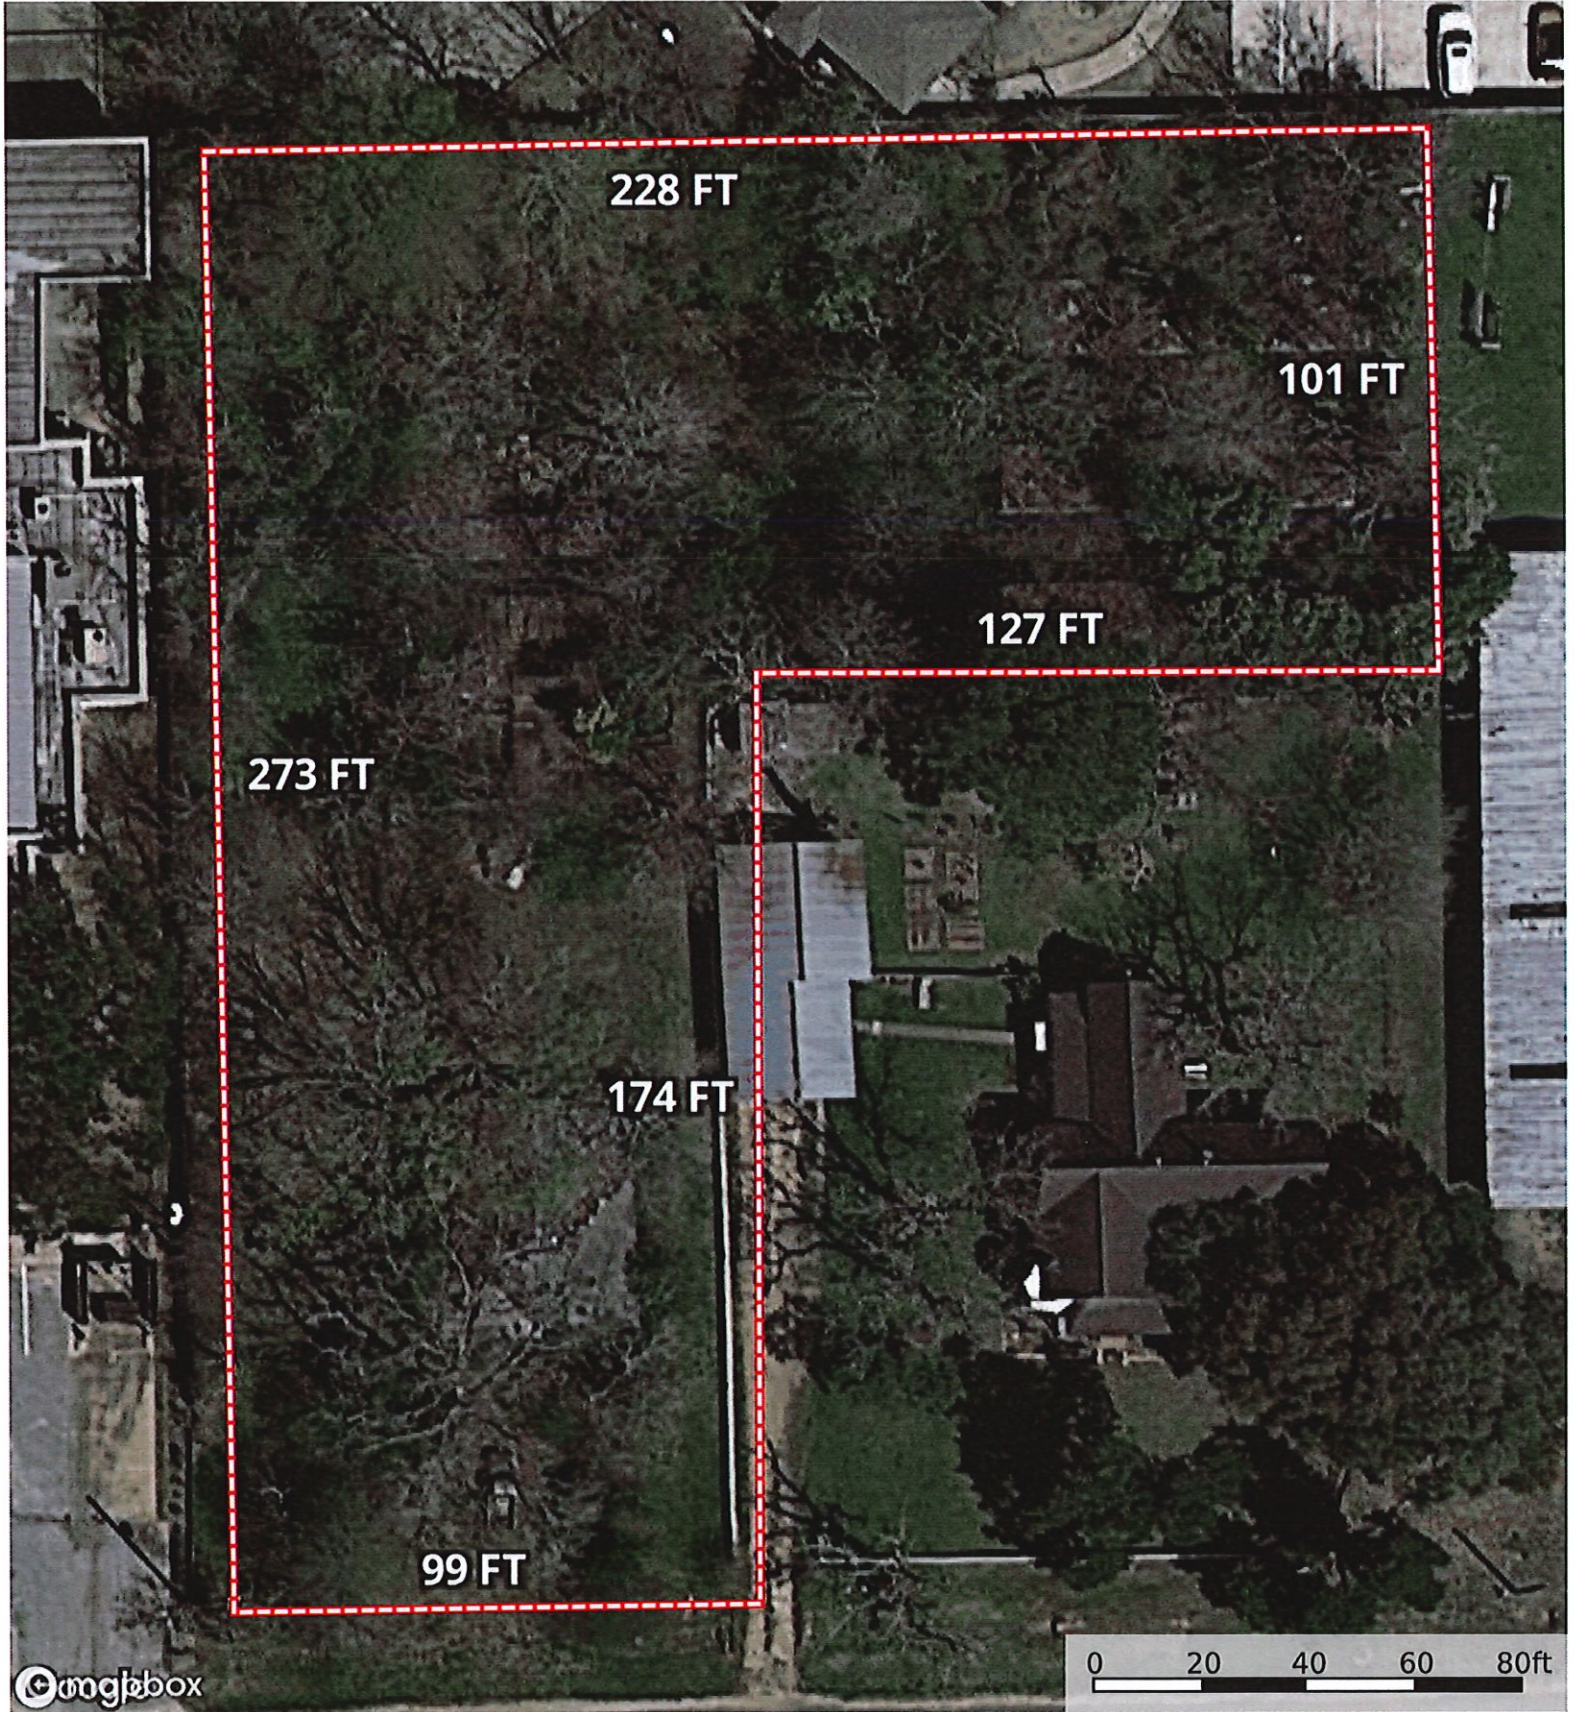

31310 Waller Tomball
Harris County, Texas, AC +/-

 Boundary

31310 Waller Tomball
Harris County, Texas, AC +/-

Google Council, Texas General Land Office, Texas Orthoimagery Program, U.S. Geological Survey, USDA Farm Service Agency

- Boundary
- 100 Year Floodplain
- 500 Year Floodplain

31310 Waller Tomball
Harris County, Texas, AC +/-

 Boundary

Timothy Phelan
P: (936) 372-9181

WallerCountyLand.com

P.O. Box 1274, Waller, Texas 77484

 The information contained herein was obtained from sources deemed to be reliable. MapRight Services makes no warranties or guarantees as to the completeness or accuracy thereof.