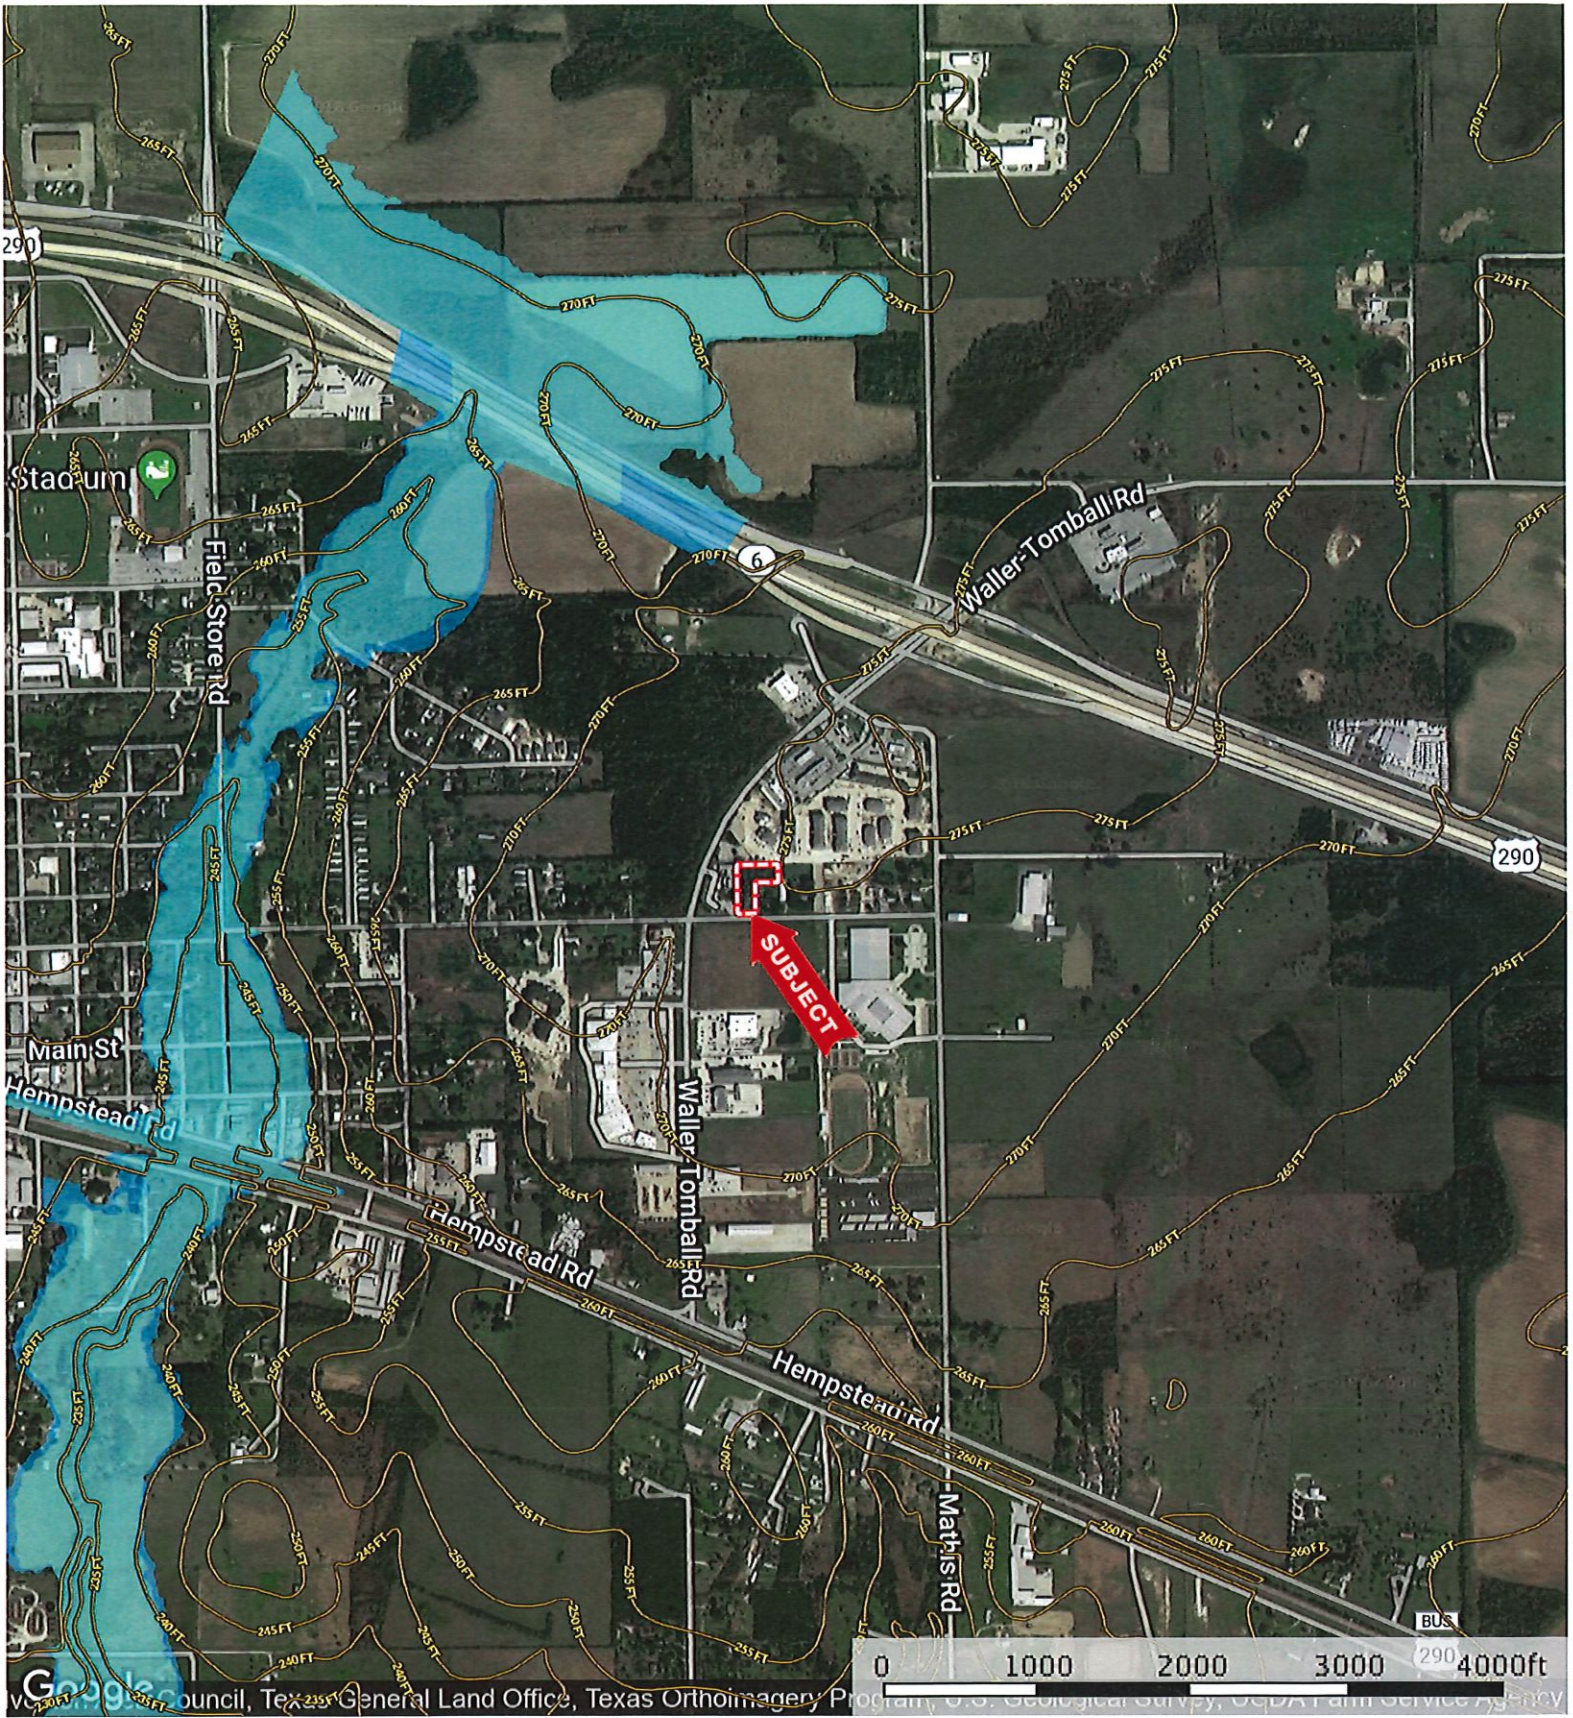

31310 Waller Tomball
Harris County, Texas, AC +/-

 Boundary

31310 Waller Tomball
Harris County, Texas, AC +/-

Google Council, Texas General Land Office, Texas Orthoimagery Program, U.S. Geological Survey, USDA Farm Service Agency

- Boundary
- 100 Year Floodplain
- 500 Year Floodplain

31310 Waller Tomball
Harris County, Texas, AC +/-

 Boundary

Timothy Phelan
P: (936) 372-9181

WallerCountyLand.com

P.O. Box 1274, Waller, Texas 77484

 The information contained herein was obtained from sources deemed to be reliable. MapRight Services makes no warranties or guarantees as to the completeness or accuracy thereof.