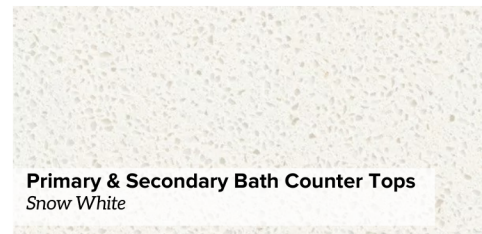

Home Selections

627 W. 25th Street

Snowbound | Wall Color

Extra White | Interior Trim, Closets, Pantry

Interior Paint

Salty Dog | Main Color

Extra White | Exterior Trim

Exterior Paint

*Some selections are upgrades and have costs associated with these selections. No guarantee is made that the pricing, features, amenities, layouts, views, materials and facilities depicted by photos, renderings and/or sketches or otherwise described herein will be provided, or, if provided, will be of the same type, size or nature as depicted or described, and you shall not rely on the information contained herein. Renderings, photos and sketches may be inaccurate. The Builder may make modifications and changes to the project and information provided herein without notice.