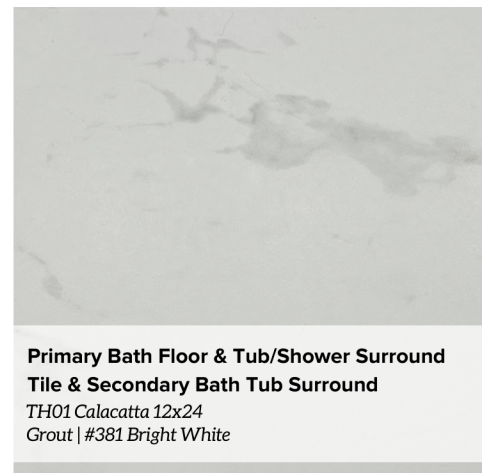

Home Selections

627 W. 25th Street

Entry, Kitchen, Living, Dining & Stairs *
Regal Elements | Polar White

Kitchen Backsplash *
AT22 Herringbone
Grout | #115 Platinum

Kitchen Counter Tops
Iced White

Kitchen Island & Lowers Cabinet Color *
Groveland Paint Grade |
Repose Gray

Kitchen Uppers, Primary & Secondary Bath Cabinets *
Groveland Paint Grade | Extra White

Front Door *
Marginal 6 Lite- 8' Over Panel w/ Flemish Glass
Ebony Stain

Primary Shower Floor Tile
Matte Suede Gray 1.5" Hex
Grout | #381 Bright White

Powder Bath & Utility Room Tile
Artic White 1.5" Hex
Grout | #543 Driftwood

Primary & Secondary Bath Counter Tops
Snow White

Primary Bath Floor & Tub/Shower Surround Tile & Secondary Bath Tub Surround
TH01 Calacatta 12x24
Grout | #381 Bright White