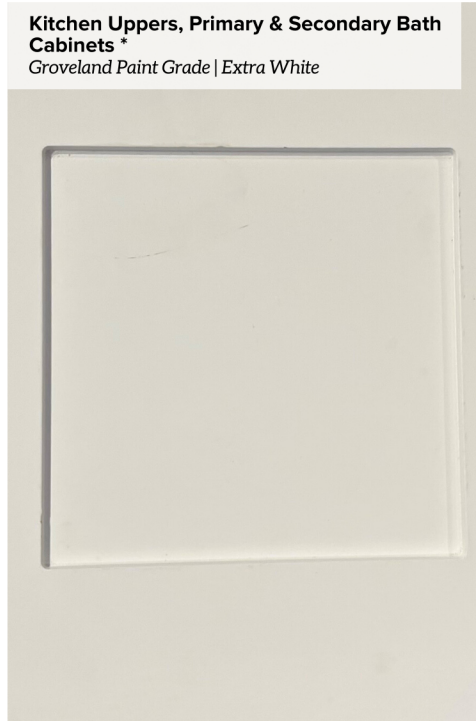

Home Selections

627 W. 25th Street

Entry, Kitchen, Living, Dining & Stairs *
Regal Elements | Polar White

Kitchen Backsplash *
AT22 Herringbone
Grout | #115 Platinum

Kitchen Counter Tops
Iced White

Kitchen Island & Lowers Cabinet Color *
Groveland Paint Grade |
Repose Gray

Kitchen Uppers, Primary & Secondary Bath Cabinets *
Groveland Paint Grade | Extra White

Front Door *
Marginal 6 Lite- 8' Over Panel w/ Flemish Glass
Ebony Stain

Primary Shower Floor Tile
Matte Suede Gray 1.5" Hex
Grout | #381 Bright White