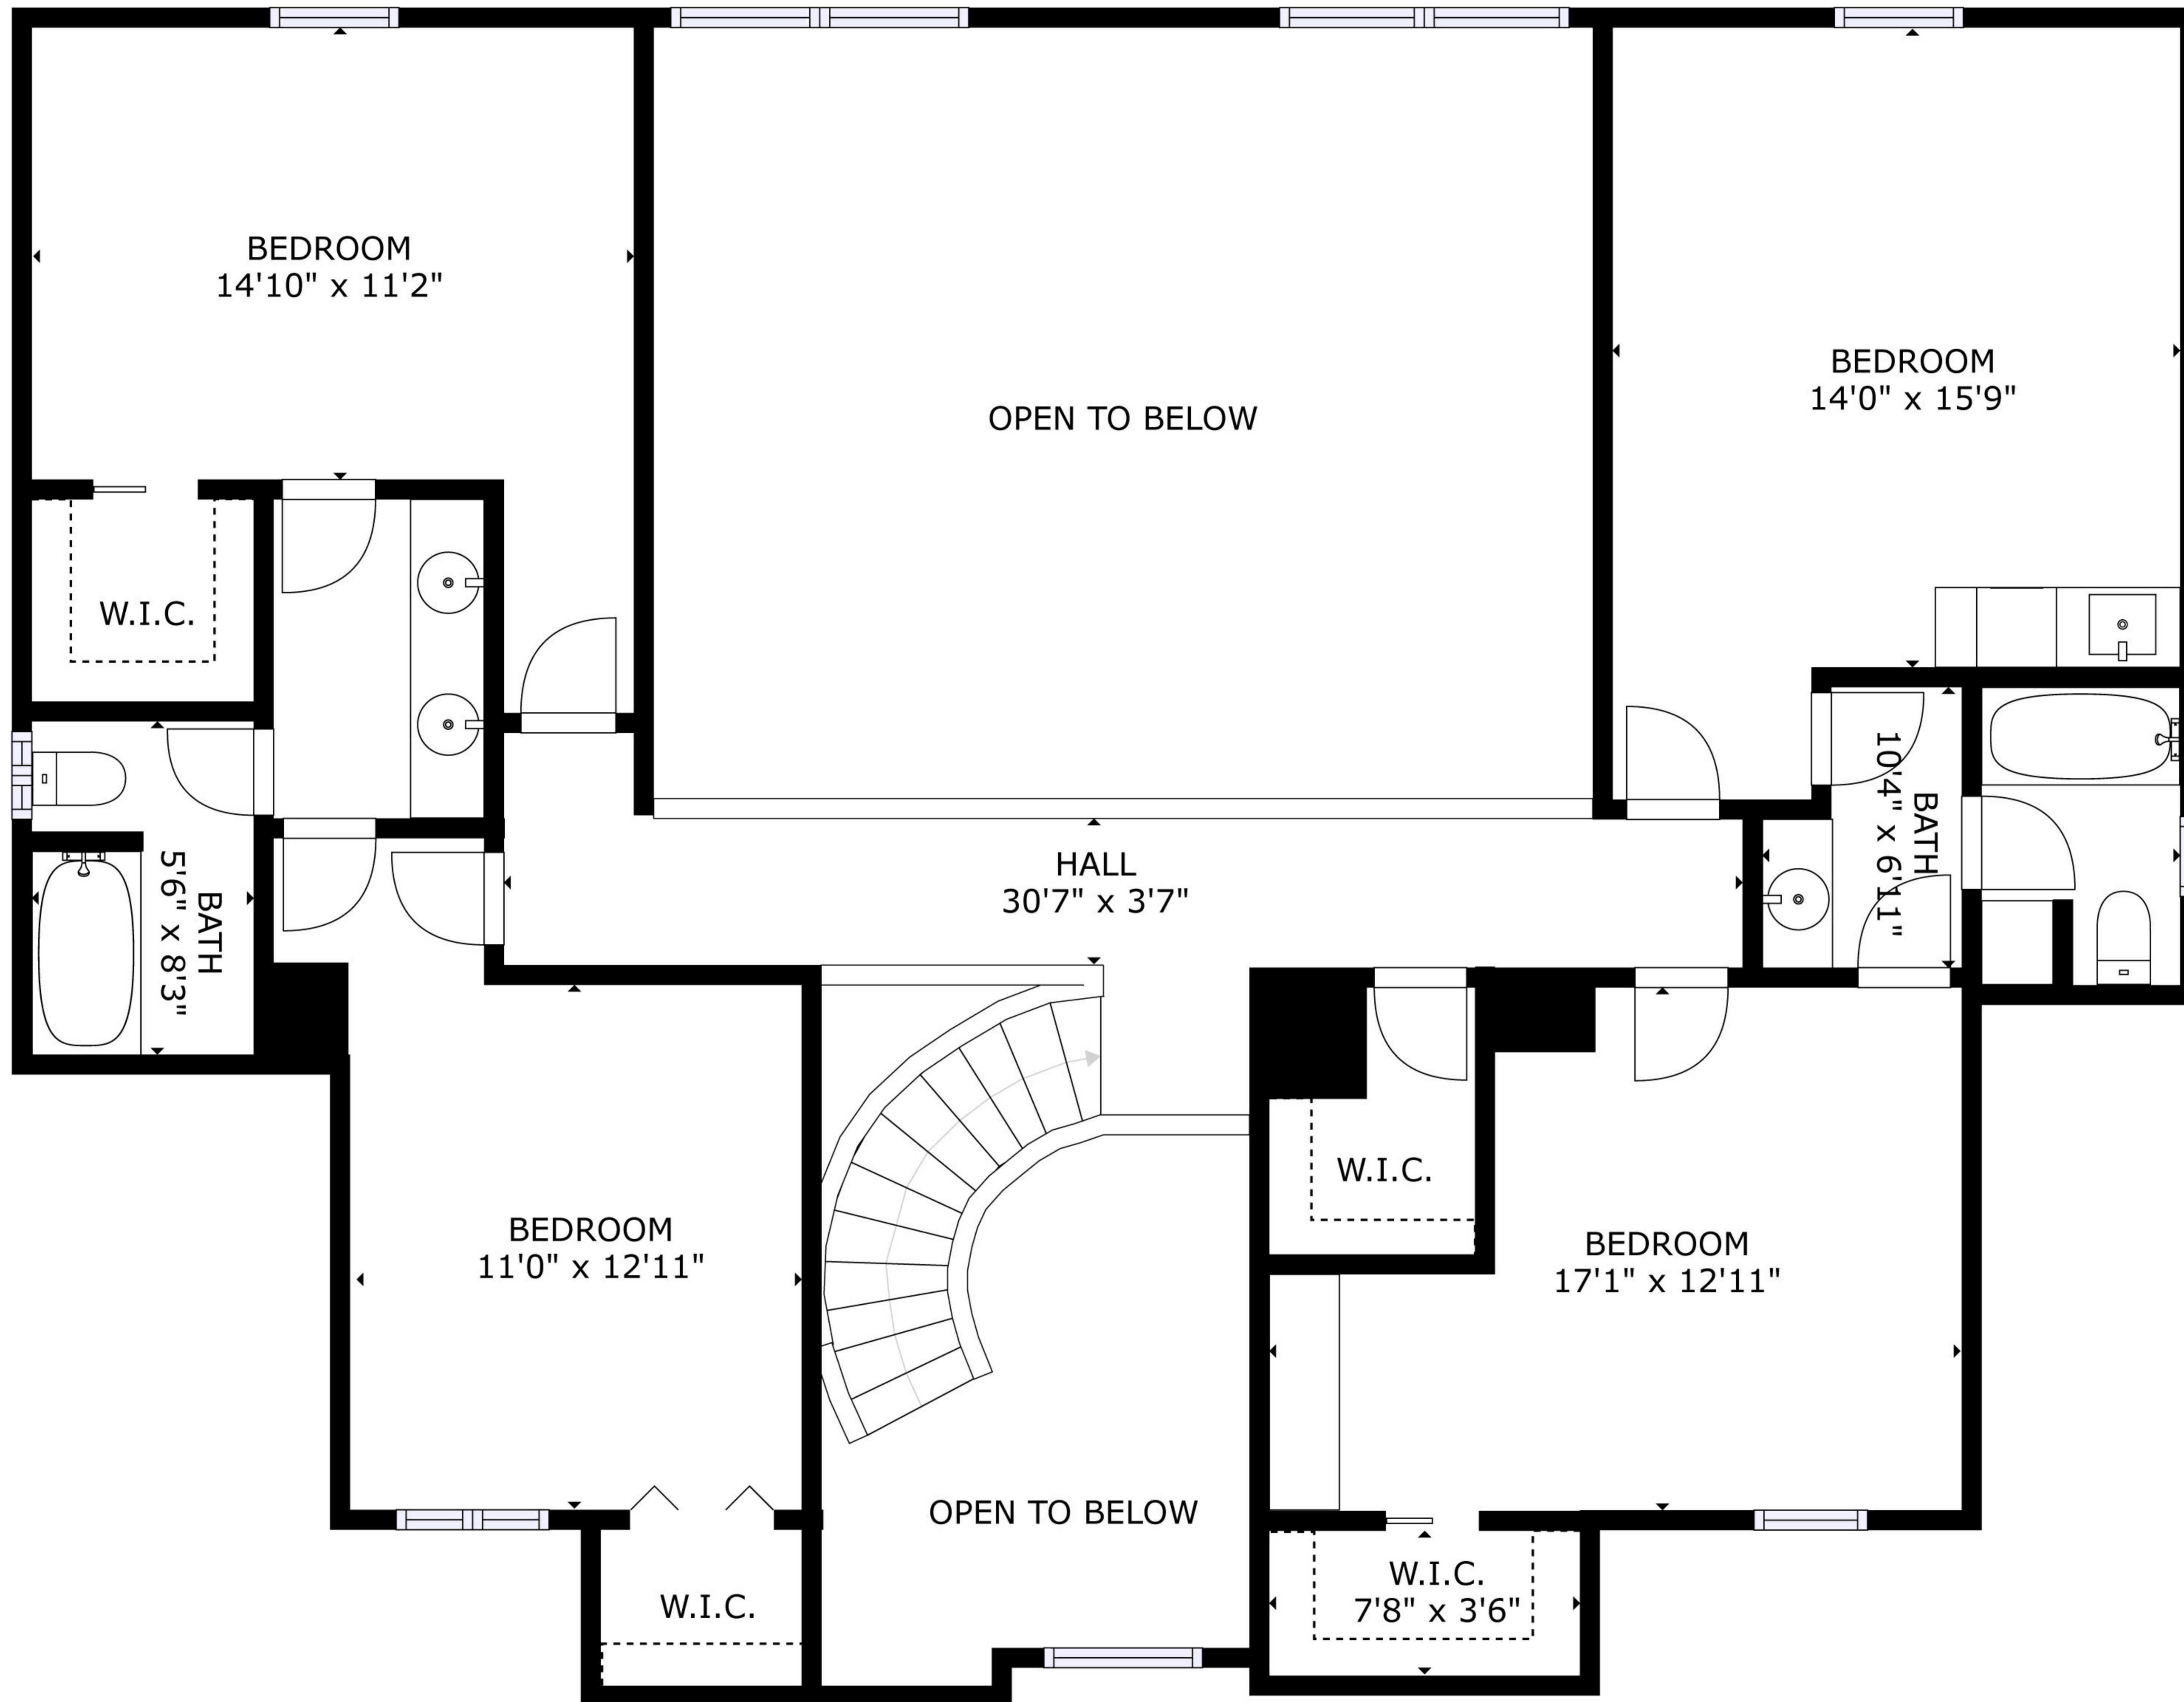

FLOOR 1

GROSS INTERNAL AREA  
 FLOOR 1: 3386 sq. ft, FLOOR 2: 1209 sq. ft,  
 EXCLUDED AREAS: , GARAGE: 378 sq. ft, COVERED PATIO : 256 sq. ft  
 TOTAL: 4595 sq. ft  
 SIZES AND DIMENSIONS ARE APPROXIMATE, ACTUAL MAY VARY.

GROSS INTERNAL AREA  
 FLOOR 1: 3386 sq. ft, FLOOR 2: 1209 sq. ft,  
 EXCLUDED AREAS: , GARAGE: 378 sq. ft, COVERED PATIO : 256 sq. ft  
 TOTAL: 4595 sq. ft  
 SIZES AND DIMENSIONS ARE APPROXIMATE, ACTUAL MAY VARY.

FLOOR 1

FLOOR 2

GROSS INTERNAL AREA  
 FLOOR 1: 3386 sq. ft, FLOOR 2: 1209 sq. ft,  
 EXCLUDED AREAS: , GARAGE: 378 sq. ft, COVERED PATIO : 256 sq. ft  
 TOTAL: 4595 sq. ft  
 SIZES AND DIMENSIONS ARE APPROXIMATE, ACTUAL MAY VARY.