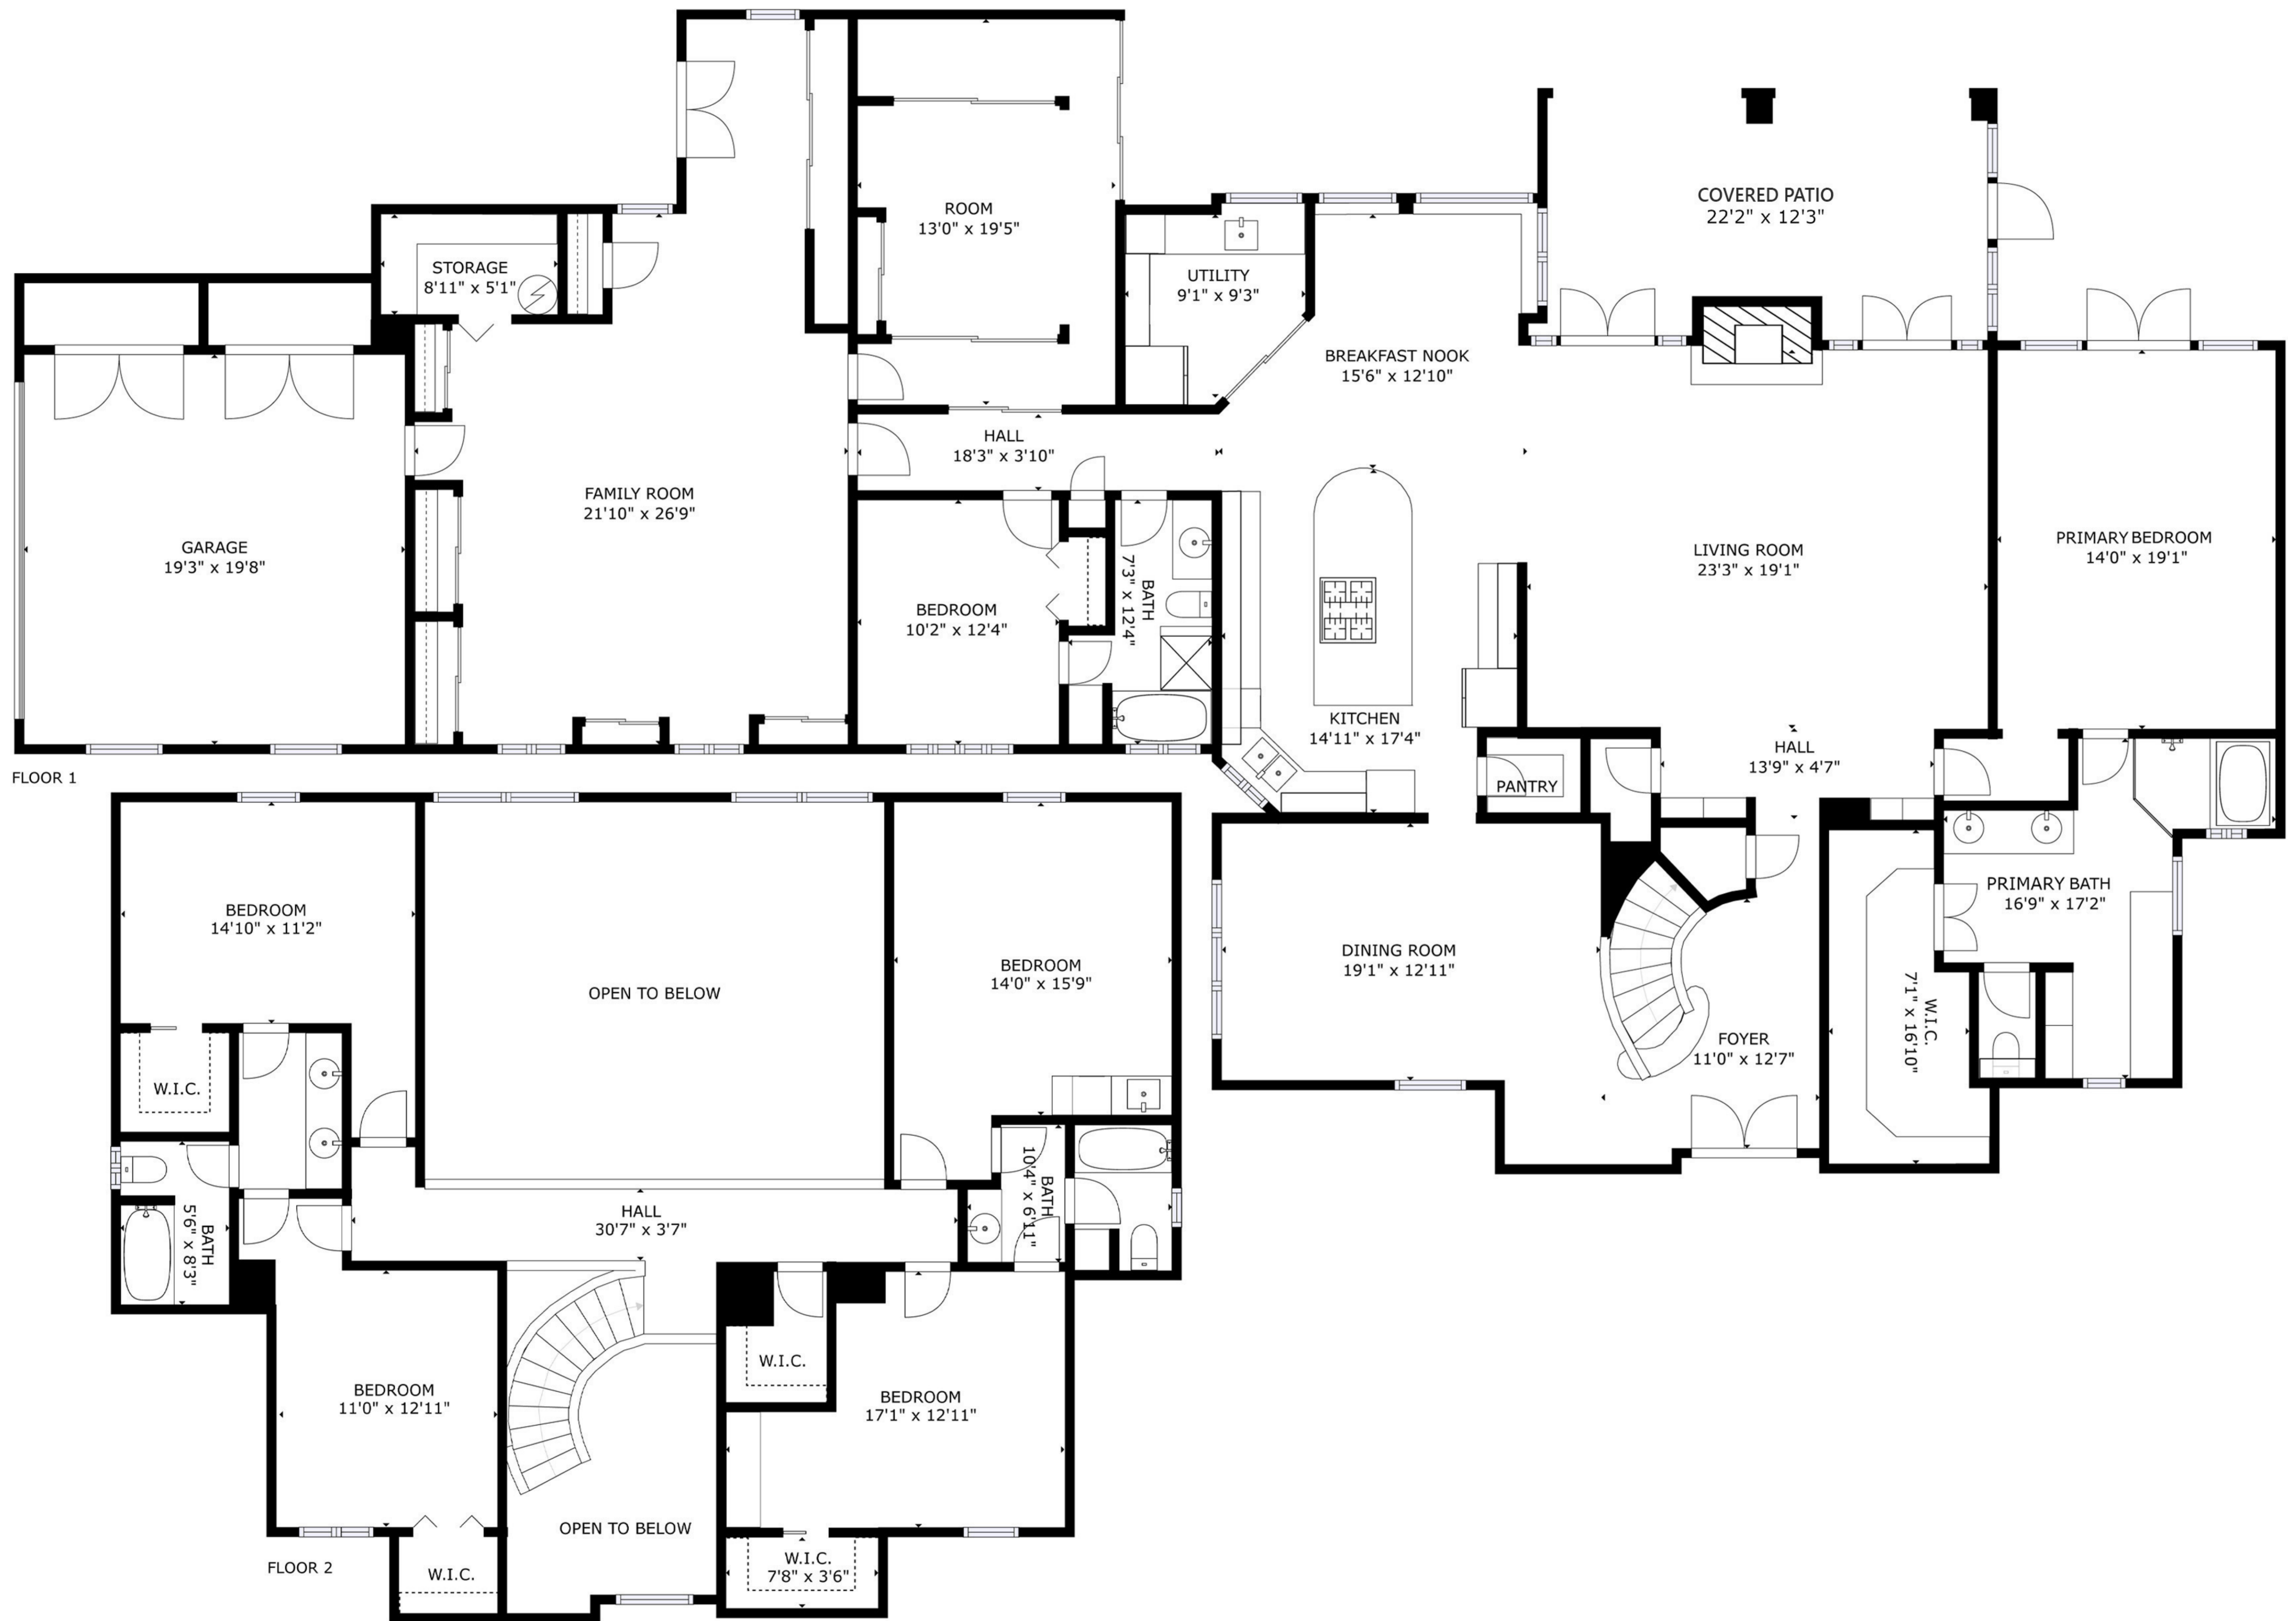

FLOOR 1

GROSS INTERNAL AREA  
 FLOOR 1: 3386 sq. ft, FLOOR 2: 1209 sq. ft,  
 EXCLUDED AREAS: , GARAGE: 378 sq. ft, COVERED PATIO : 256 sq. ft  
 TOTAL: 4595 sq. ft  
 SIZES AND DIMENSIONS ARE APPROXIMATE, ACTUAL MAY VARY.

GROSS INTERNAL AREA  
 FLOOR 1: 3386 sq. ft, FLOOR 2: 1209 sq. ft,  
 EXCLUDED AREAS: , GARAGE: 378 sq. ft, COVERED PATIO : 256 sq. ft  
 TOTAL: 4595 sq. ft  
 SIZES AND DIMENSIONS ARE APPROXIMATE, ACTUAL MAY VARY.

FLOOR 1

FLOOR 2

GROSS INTERNAL AREA  
 FLOOR 1: 3386 sq. ft, FLOOR 2: 1209 sq. ft,  
 EXCLUDED AREAS: , GARAGE: 378 sq. ft, COVERED PATIO : 256 sq. ft  
 TOTAL: 4595 sq. ft  
 SIZES AND DIMENSIONS ARE APPROXIMATE, ACTUAL MAY VARY.