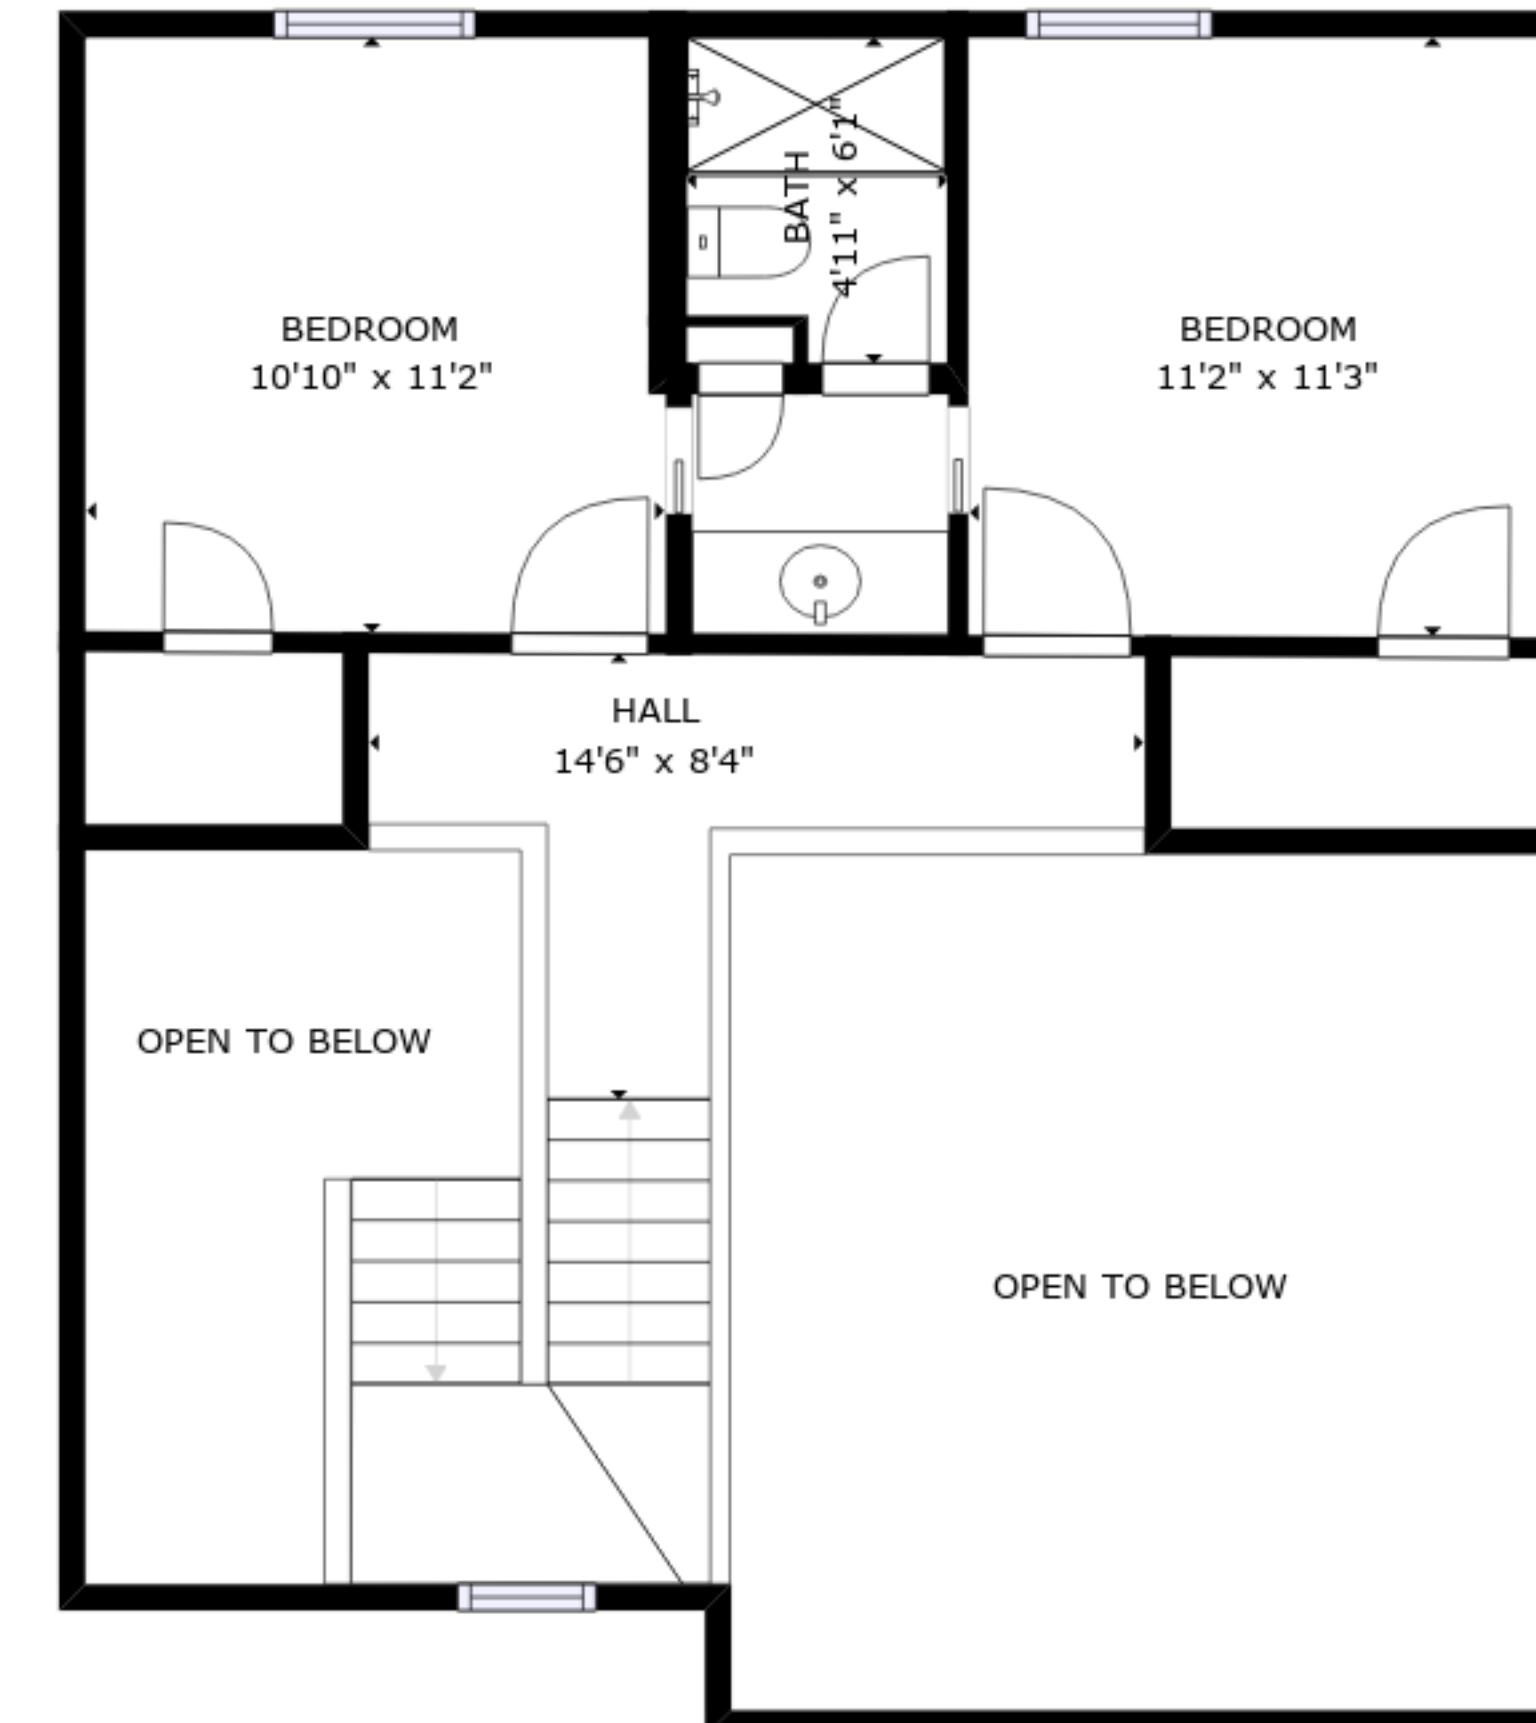

FLOOR 1

FLOOR 2

GROSS INTERNAL AREA  
 FLOOR 1: 1639 sq. ft, FLOOR 2: 506 sq. ft  
 EXCLUDED AREAS: , PATIO: 437 sq. ft  
 PORCH: 44 sq. ft  
 TOTAL: 2145 sq. ft

SIZES AND DIMENSIONS ARE APPROXIMATE, ACTUAL MAY VARY.