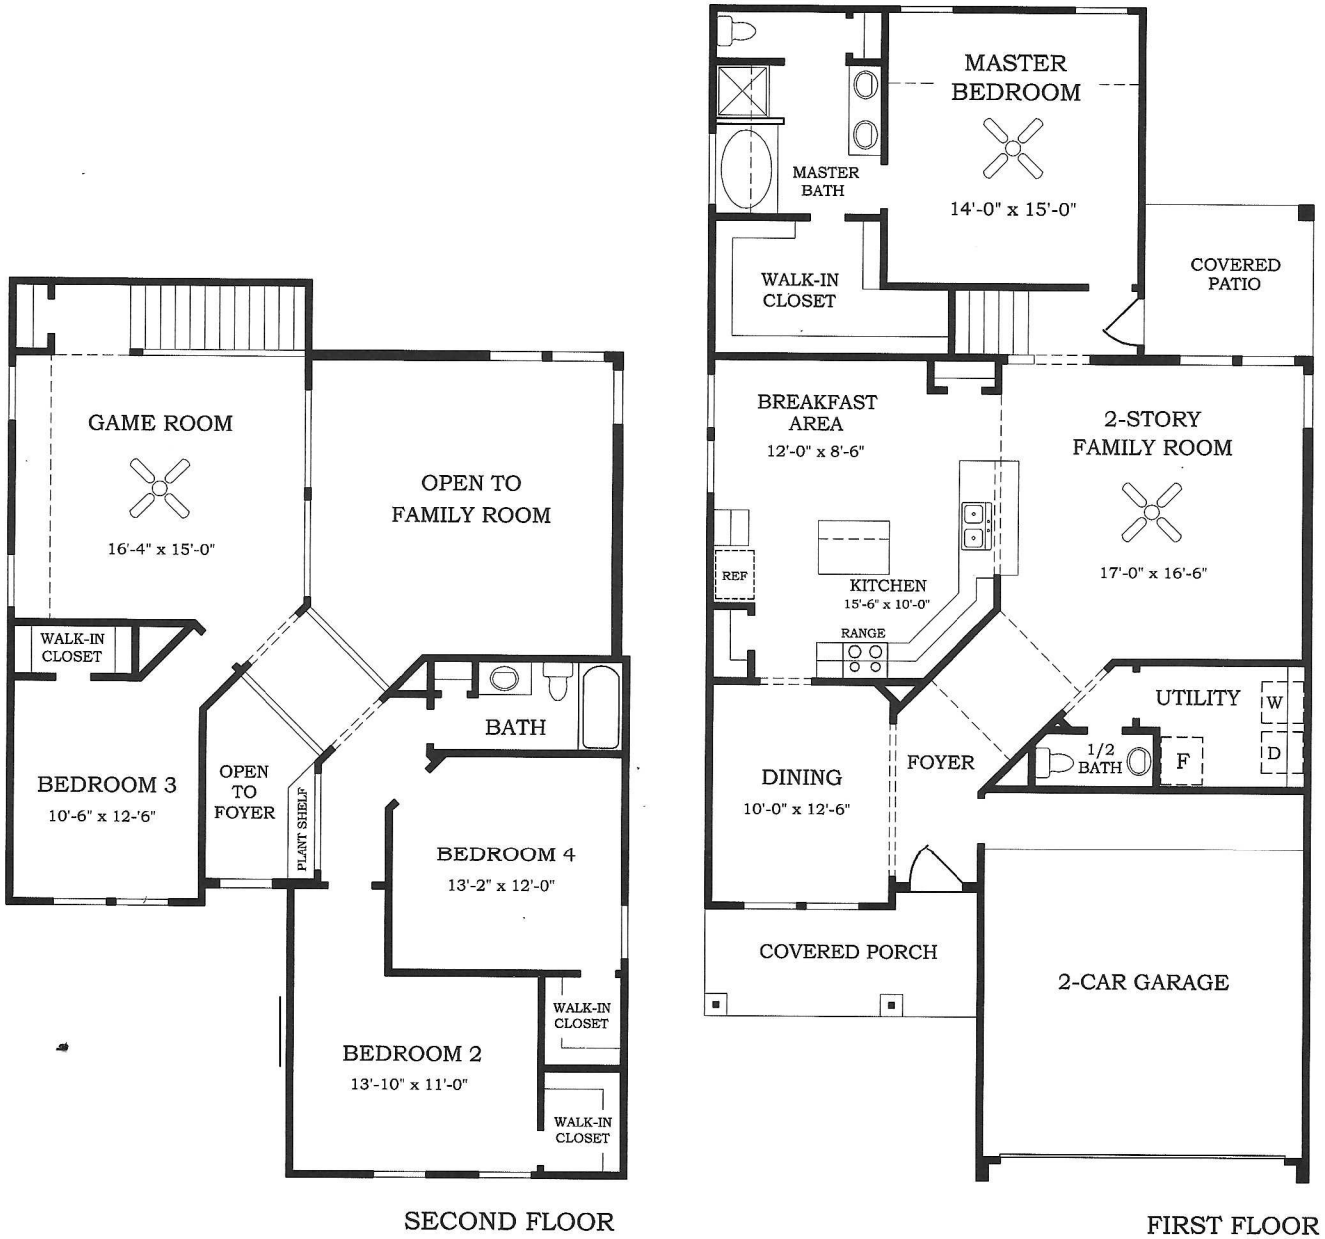

CHESMAR HOMES

Setting a Higher Standard

Plan 3040 • Elena • 2,513 sq. ft.

Square footage and room dimensions are approximate and may vary per elevation. Window placement, roof line and porches may also vary by elevation. Plans, features, prices and availability are subject to change without notice.