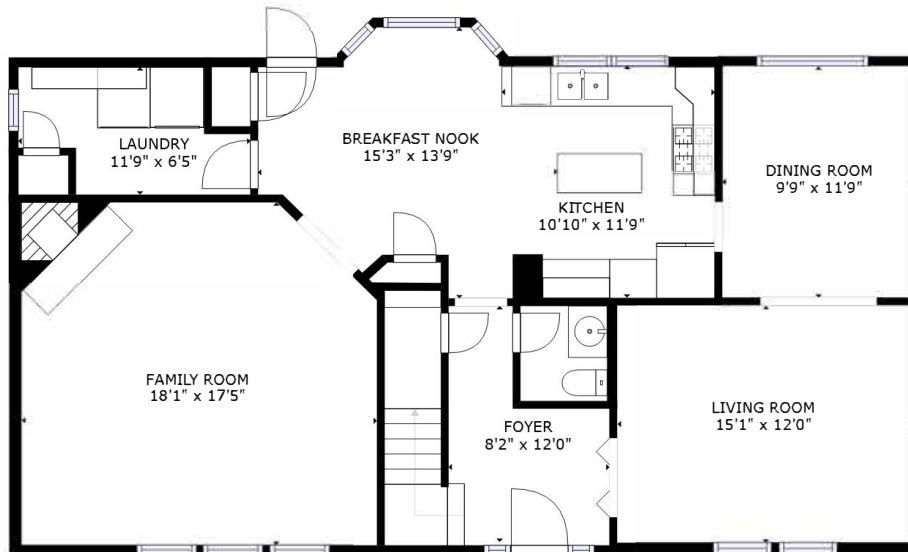

2655 Turning Row

FLOOR 2

FLOOR 1

Presented By
Tarl Anderson Properties

GROSS INTERNAL AREA
FLOOR 1: 1117 sq. ft, FLOOR 2: 1159 sq. ft
TOTAL: 2276 sq. ft
SIZES AND DIMENSIONS ARE APPROXIMATE, ACTUAL MAY VARY.