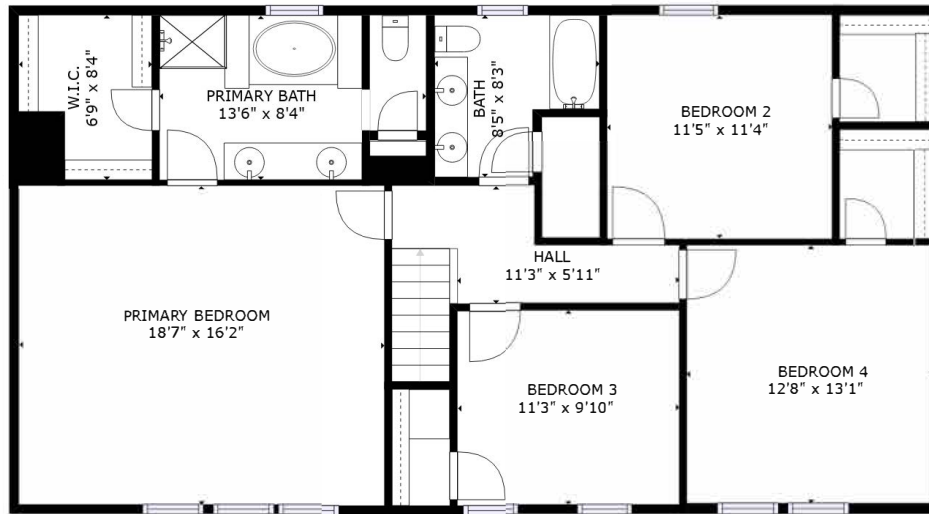

2655 Turning Row

FLOOR 2

FLOOR 1

Presented By
Tarl Anderson Properties

GROSS INTERNAL AREA
FLOOR 1: 1117 sq. ft, FLOOR 2: 1159 sq. ft
TOTAL: 2276 sq. ft
SIZES AND DIMENSIONS ARE APPROXIMATE, ACTUAL MAY VARY.