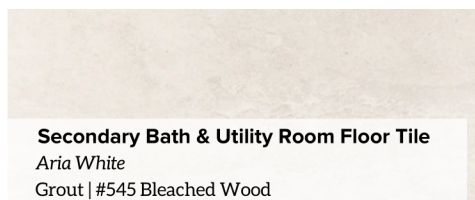

Front Door
Craftsman 6 Lite- 8 ft. w/ Dentil Shelf
Clear Glass | Ebony Stain

Secondary Bathroom Cabinets Color
Groveland Paint Grade | Repose Gray

Primary & Secondary Bath Counter Tops
Snow White

Secondary Bath Tub Surround
VV11 White- 3x6
Grout: 381 Bright White

Primary Bath Shower Floor
Matte Suede Gray 1.5" Hex
Grout | #11 Snow White

Powder Bath Floor
Matte Artic White 1.5" Hex
Grout | #543 Driftwood

Secondary Bath & Utility Room Floor Tile
Aria White
Grout | #545 Bleached Wood

Primary Bath Floor
Primary Tub/Shower Surround
TH01 Calacatta 12x24
Grout | #11 Snow White

Agreeable Gray | Wall Color

Extra White | Interior Trim, Closets, Pantry

Interior Paint

Vintage Vessel | Main Color & Garage