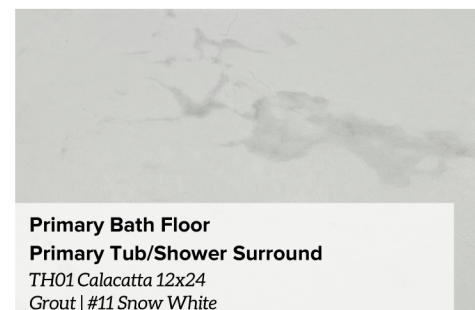

Front Door
Craftsman 6 Lite- 8 ft. w/ Dentil Shelf
Clear Glass | Ebony Stain

Secondary Bathroom Cabinets Color
Groveland Paint Grade | Repose Gray

Primary & Secondary Bath Counter Tops
Snow White

Secondary Bath Tub Surround
VV11 White- 3x6
Grout: 381 Bright White

Primary Bath Shower Floor
Matte Suede Gray 1.5" Hex
Grout | #11 Snow White

Powder Bath Floor
Matte Artic White 1.5" Hex
Grout | #543 Driftwood

Secondary Bath & Utility Room Floor Tile
Aria White
Grout | #545 Bleached Wood

Primary Bath Floor
Primary Tub/Shower Surround
TH01 Calacatta 12x24
Grout | #11 Snow White

Agreeable Gray | Wall Color

Extra White | Interior Trim, Closets, Pantry

Interior Paint

Vintage Vessel | Main Color & Garage