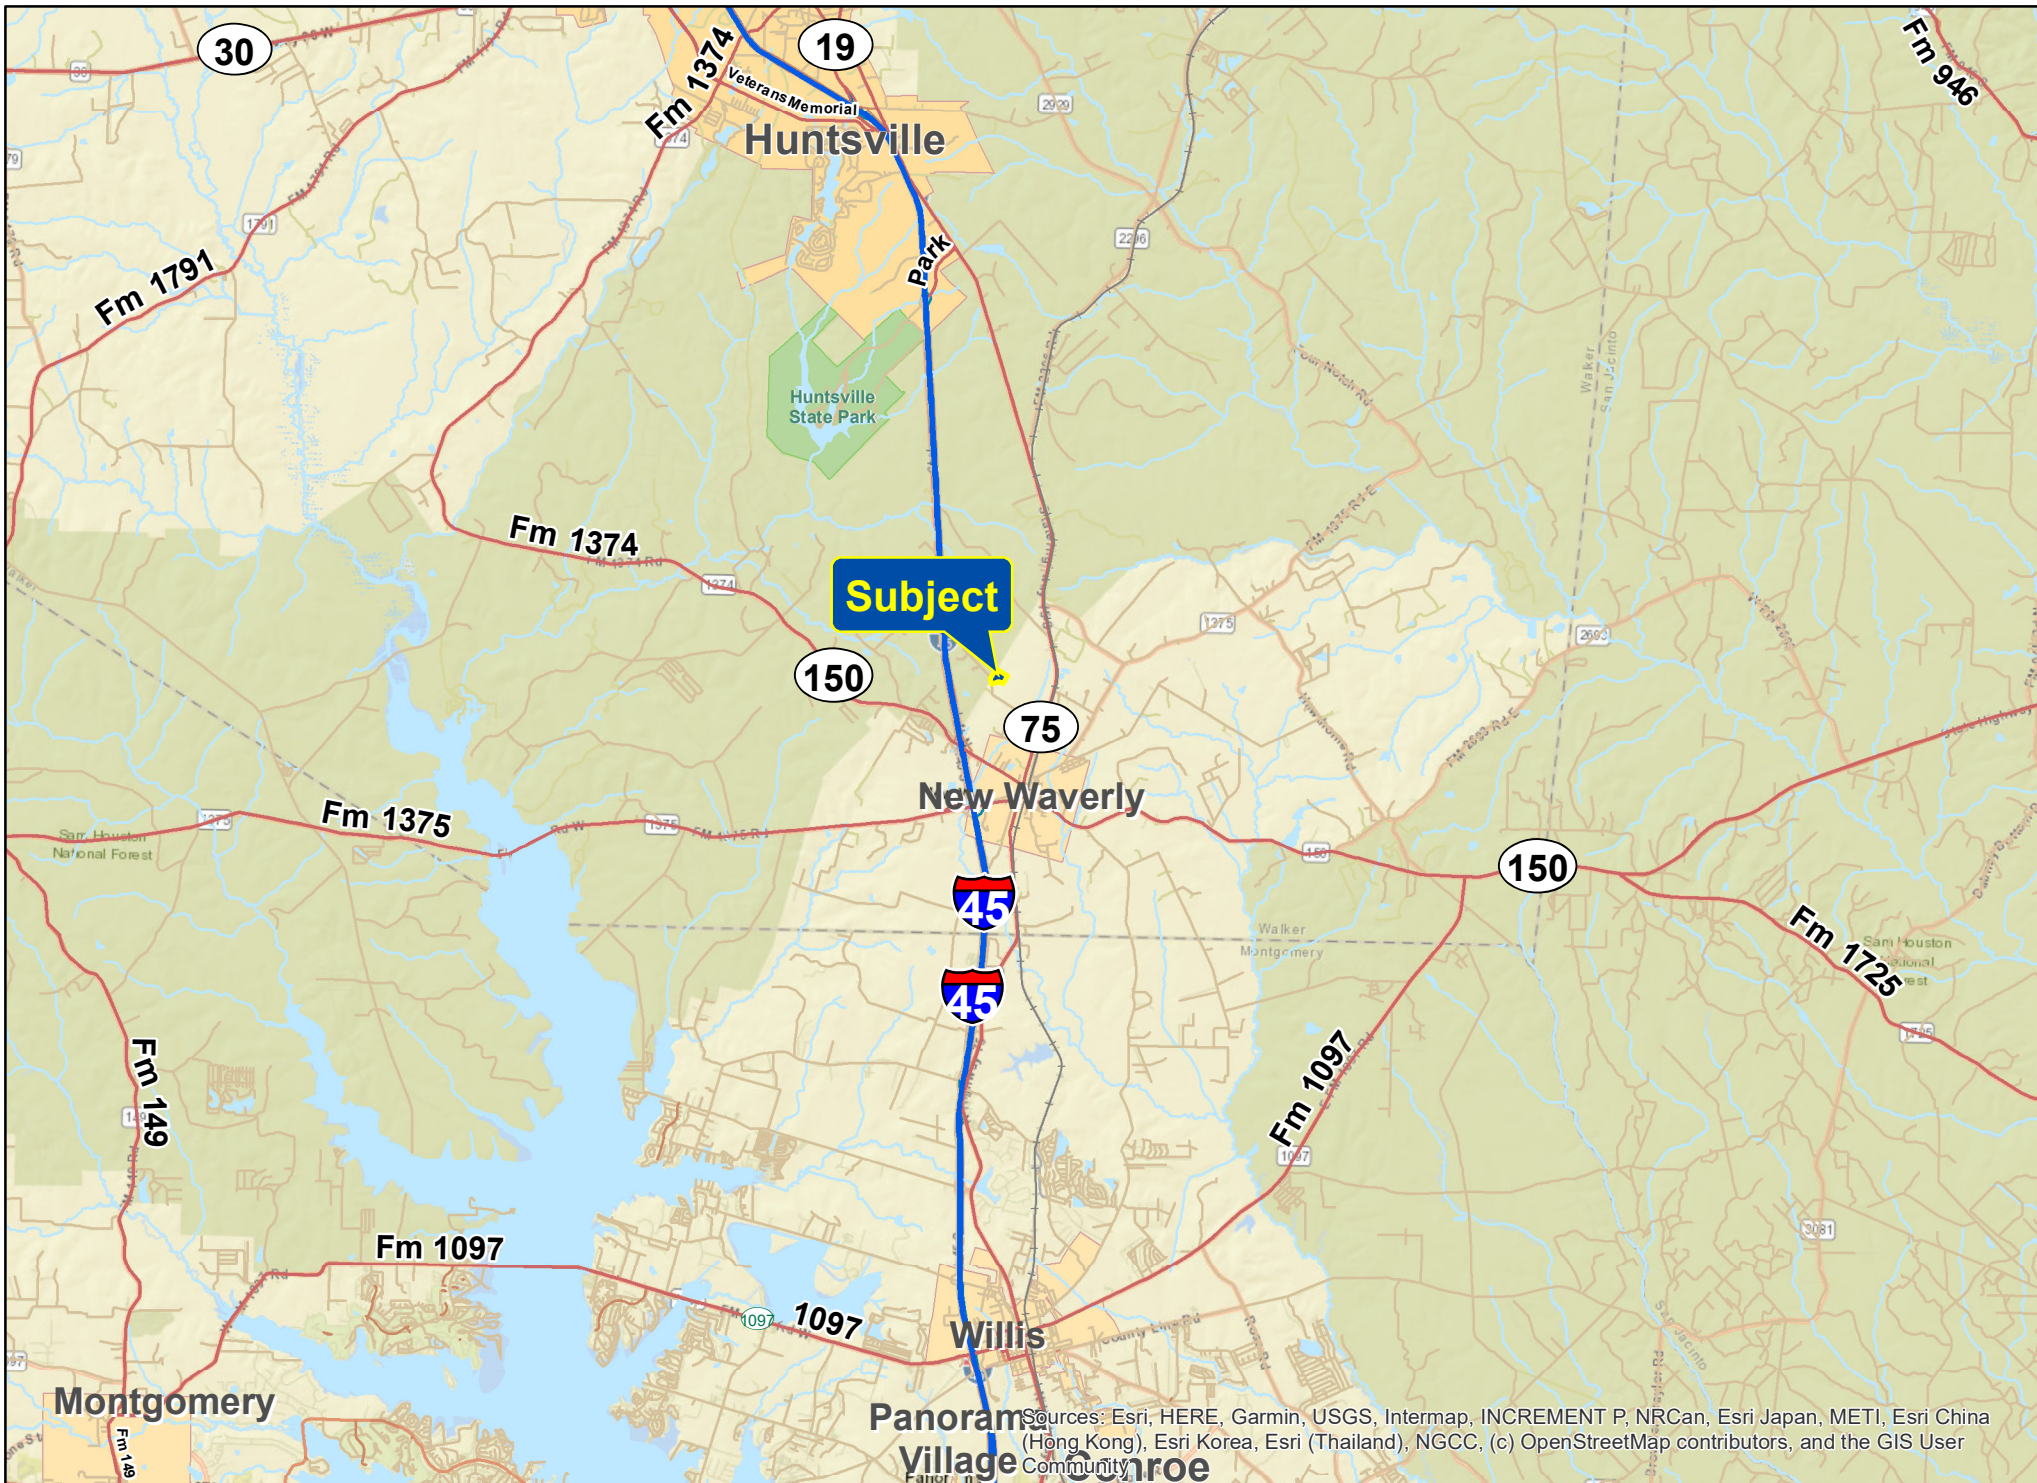

Subject

Sources: Esri, HERE, Garmin, USGS, Intermap, INCREMENT P, NRCan, Esri Japan, METI, Esri China (Hong Kong), Esri Korea, Esri (Thailand), NGCC, (c) OpenStreetMap contributors, and the GIS User Community