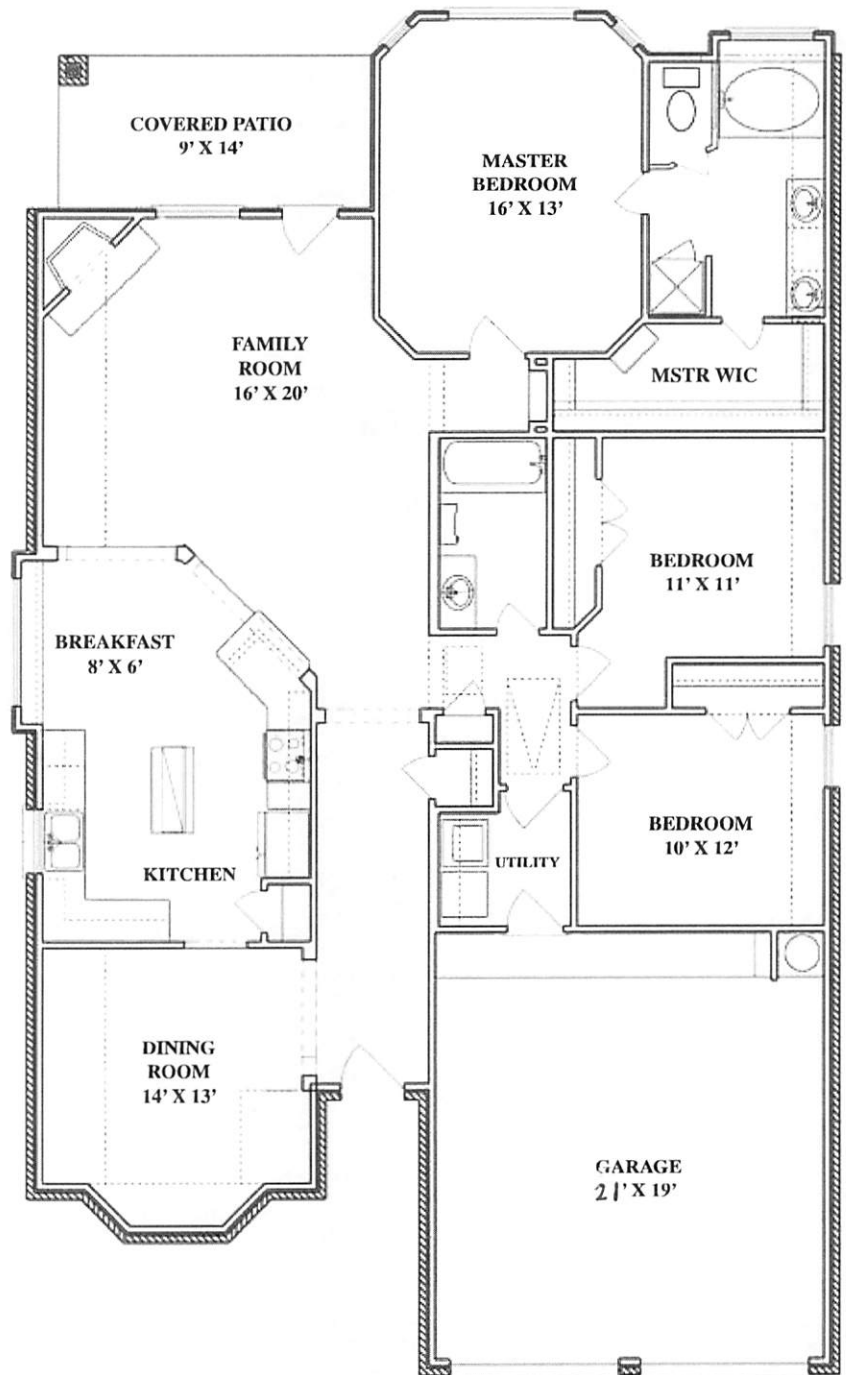

# The Legend

1726 sq. ft.

ELEVATION A

ELEVATION B

ELEVATION C

(281) 213-4063

Floorplans and sq. footage are approximate and actual floorplan may vary, and may change without notice. Plan includes upgraded Master Bath and Fireplace.