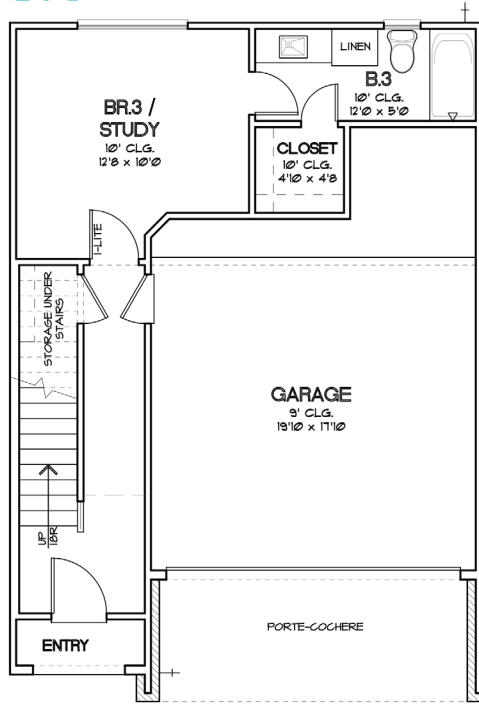

## STUART HUTCHINS VILLAS 2,073 SQ. FT.

FIRST FLOOR

SECOND FLOOR

THIRD FLOOR