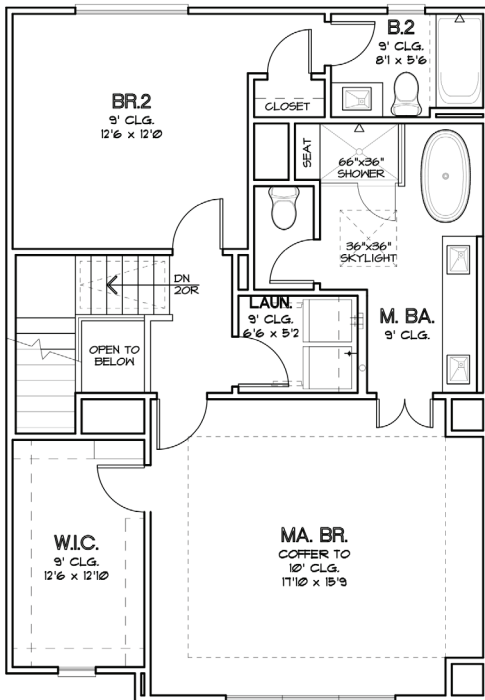

## STUART HUTCHINS VILLAS 2,073 SQ. FT.

FIRST FLOOR

SECOND FLOOR

THIRD FLOOR