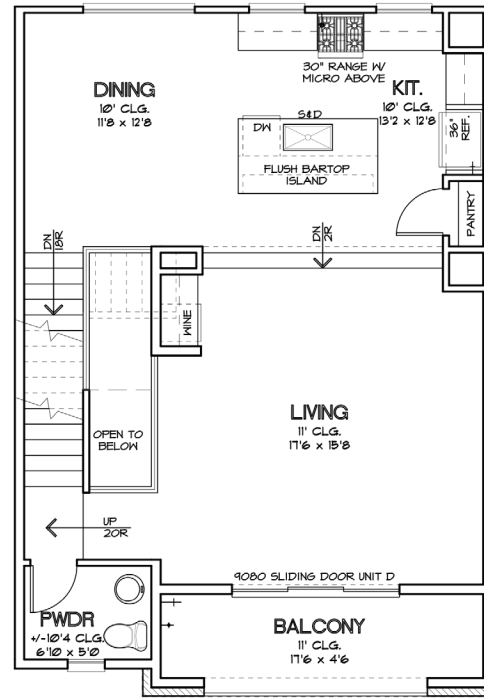

## STUART HUTCHINS VILLAS 2,073 SQ. FT.

FIRST FLOOR

SECOND FLOOR

THIRD FLOOR