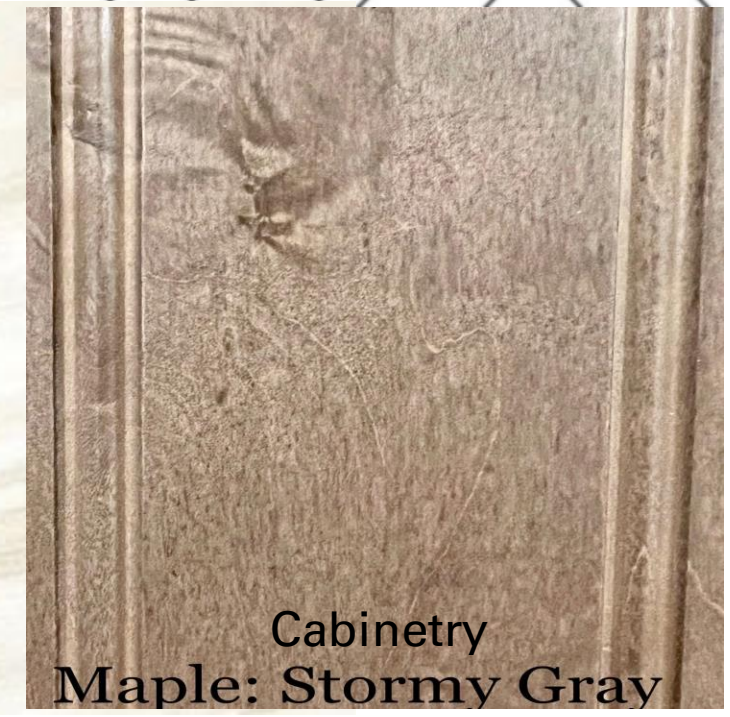

Cabinetry  
Maple: Stormy Gray

# MASTER BATH

---

Herringbone Shower Tile

12x24 Vertical Stacked Floor Tile

Cabinetry  
Maple: Stormy Gray