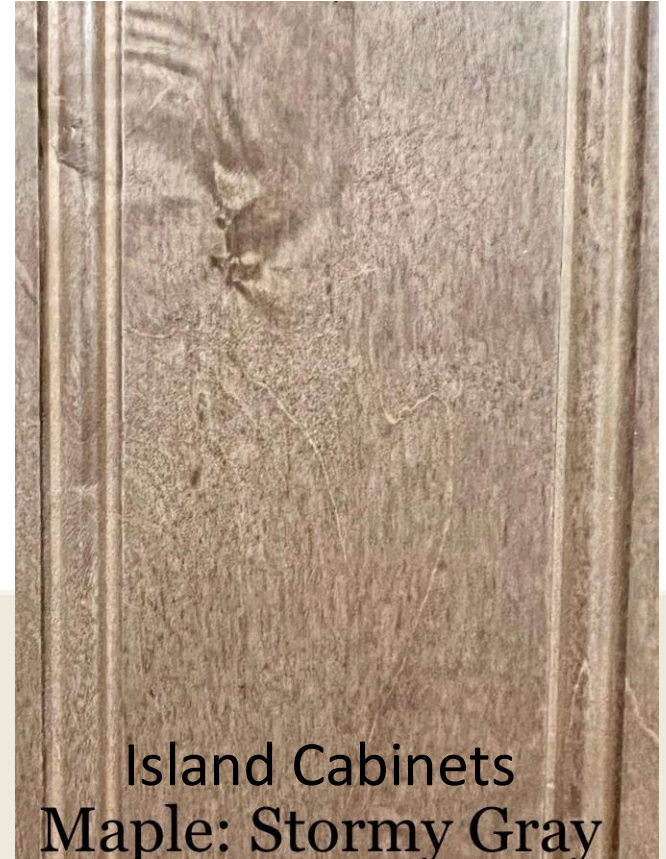

Island Cabinets
Maple: Stormy Gray

Upper/ Lower Surround Cabinetry