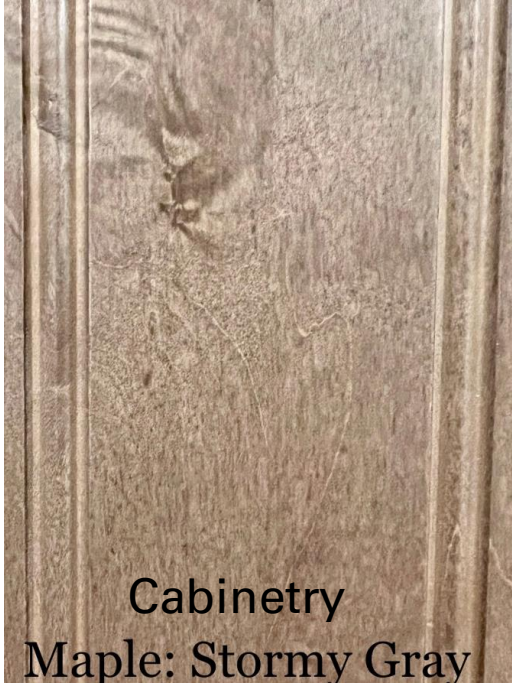

# EXTERIOR LIGHTING WINDOWS & FRONT DOOR

---

\*WINDOWS AND DOORS TO BE SW: PURE WHITE

# KITCHEN

Backsplash: Vertical Stacked Gray Tile

LV Floors Throughout  
MONTEREY OAK #01004

Island Cabinets  
Maple: Stormy Gray

Upper/ Lower Surround Cabinetry

12x24 Brick Layed  
Shower & Floor Tile

Shower Floor Tile

Cabinetry  
Maple: Stormy Gray