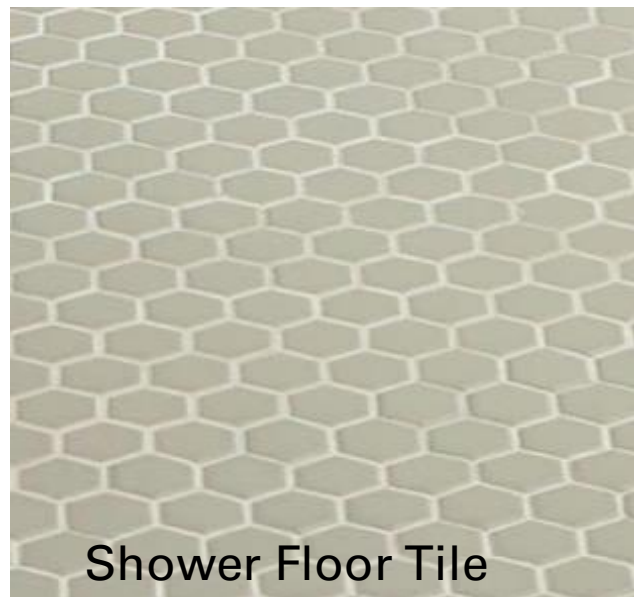

# KITCHEN

Backsplash: Vertical Stacked Gray Tile

LV Floors Throughout  
MONTEREY OAK #01004

Island Cabinets  
Maple: Stormy Gray

Upper/ Lower Surround Cabinetry

12x24 Brick Layed  
Shower & Floor Tile

Shower Floor Tile