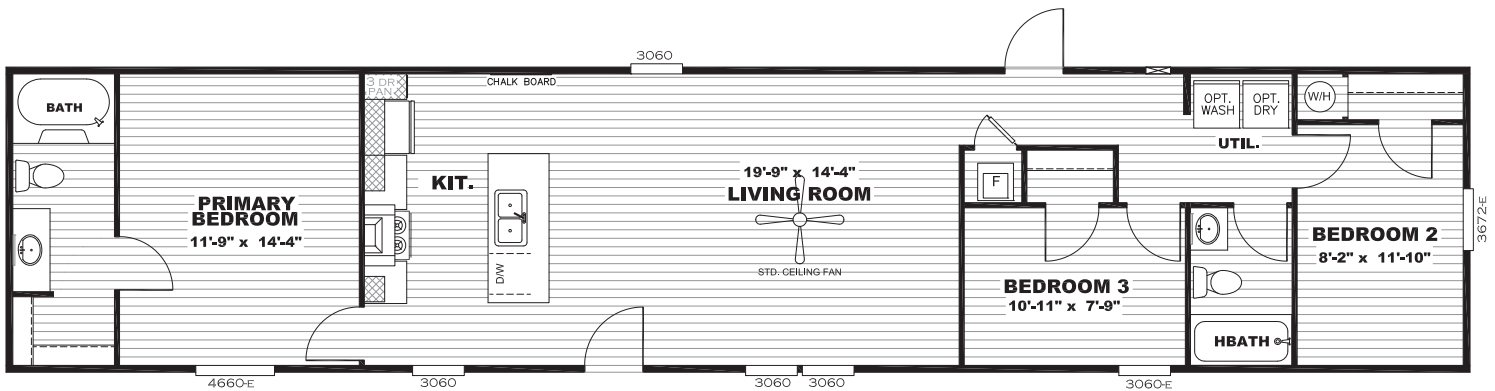

THE Breeze

SSR16723AH

16 X 72 | 1152 SQ. FT. | 3 BED | 2 BATH

STANDARD FEATURES

EXTERIOR

- Low E Thermal Pane Windows
- Front House Type Storm Door
- Gun Slot Rear Door
- Vinyl Exterior Siding w/Composition Roof
- 5" lineal window trim
- 4" Vented Eaves
- 12 1/2" I-Beam
- Full Length Outriggers(Ext Wall Support)
- Tongue and Groove OSB Decking
- 2 X 6 Floor Joist- 16" OC
- 2 X 4 Exterior Walls
- 2 X 3 Interior Walls
- 20# Roof Load
- Removable Hitch
- Mulled window in hitch end bedroom