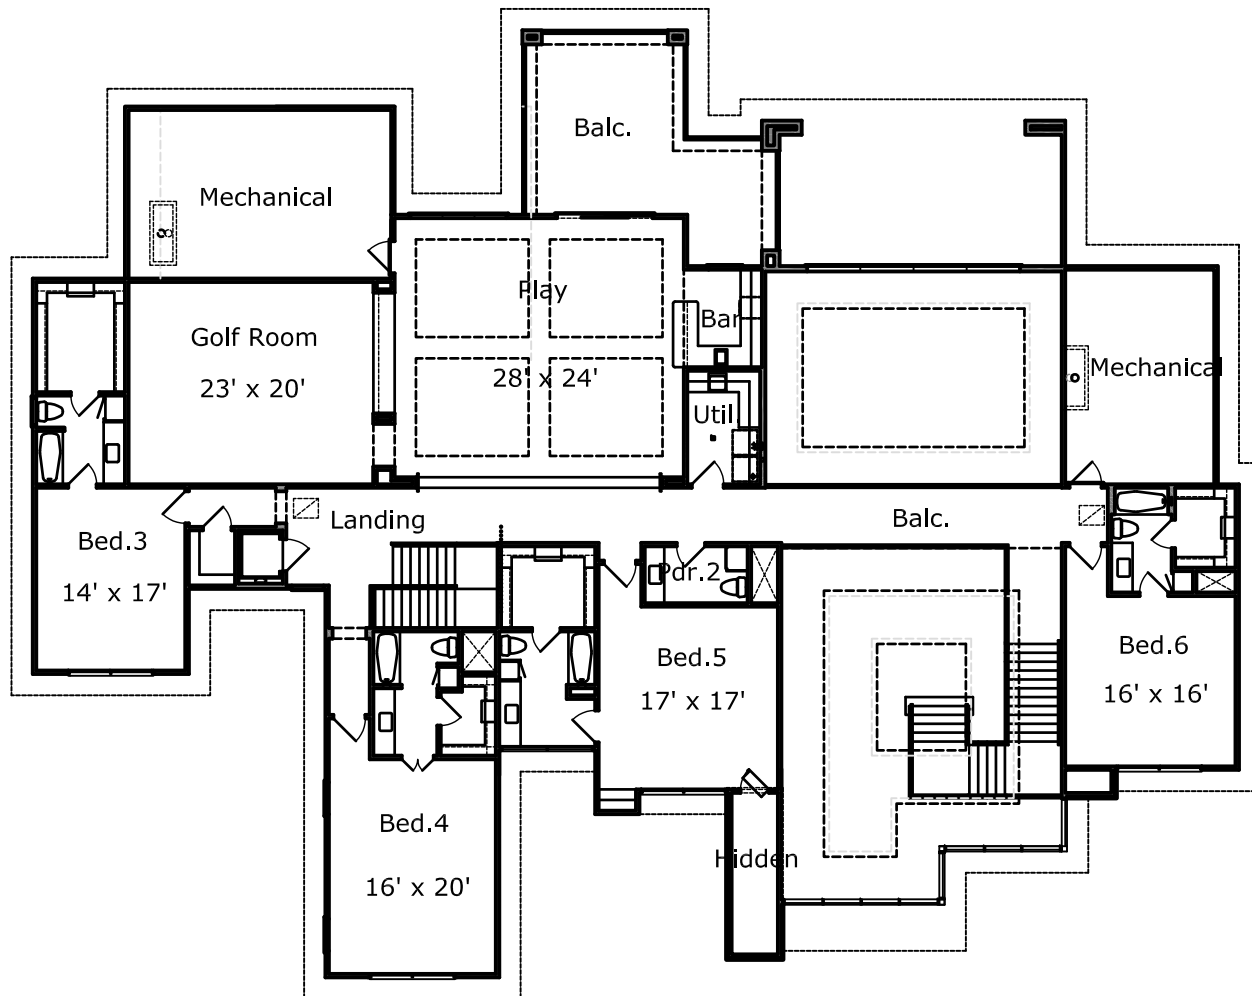

*Simon Luxury Homes*

**Square Footage**

First Floor	9312
Second Floor	4038
<b>Living Area</b>	<b>13350</b>

**First Floor Plan**

**Second Floor Plan**