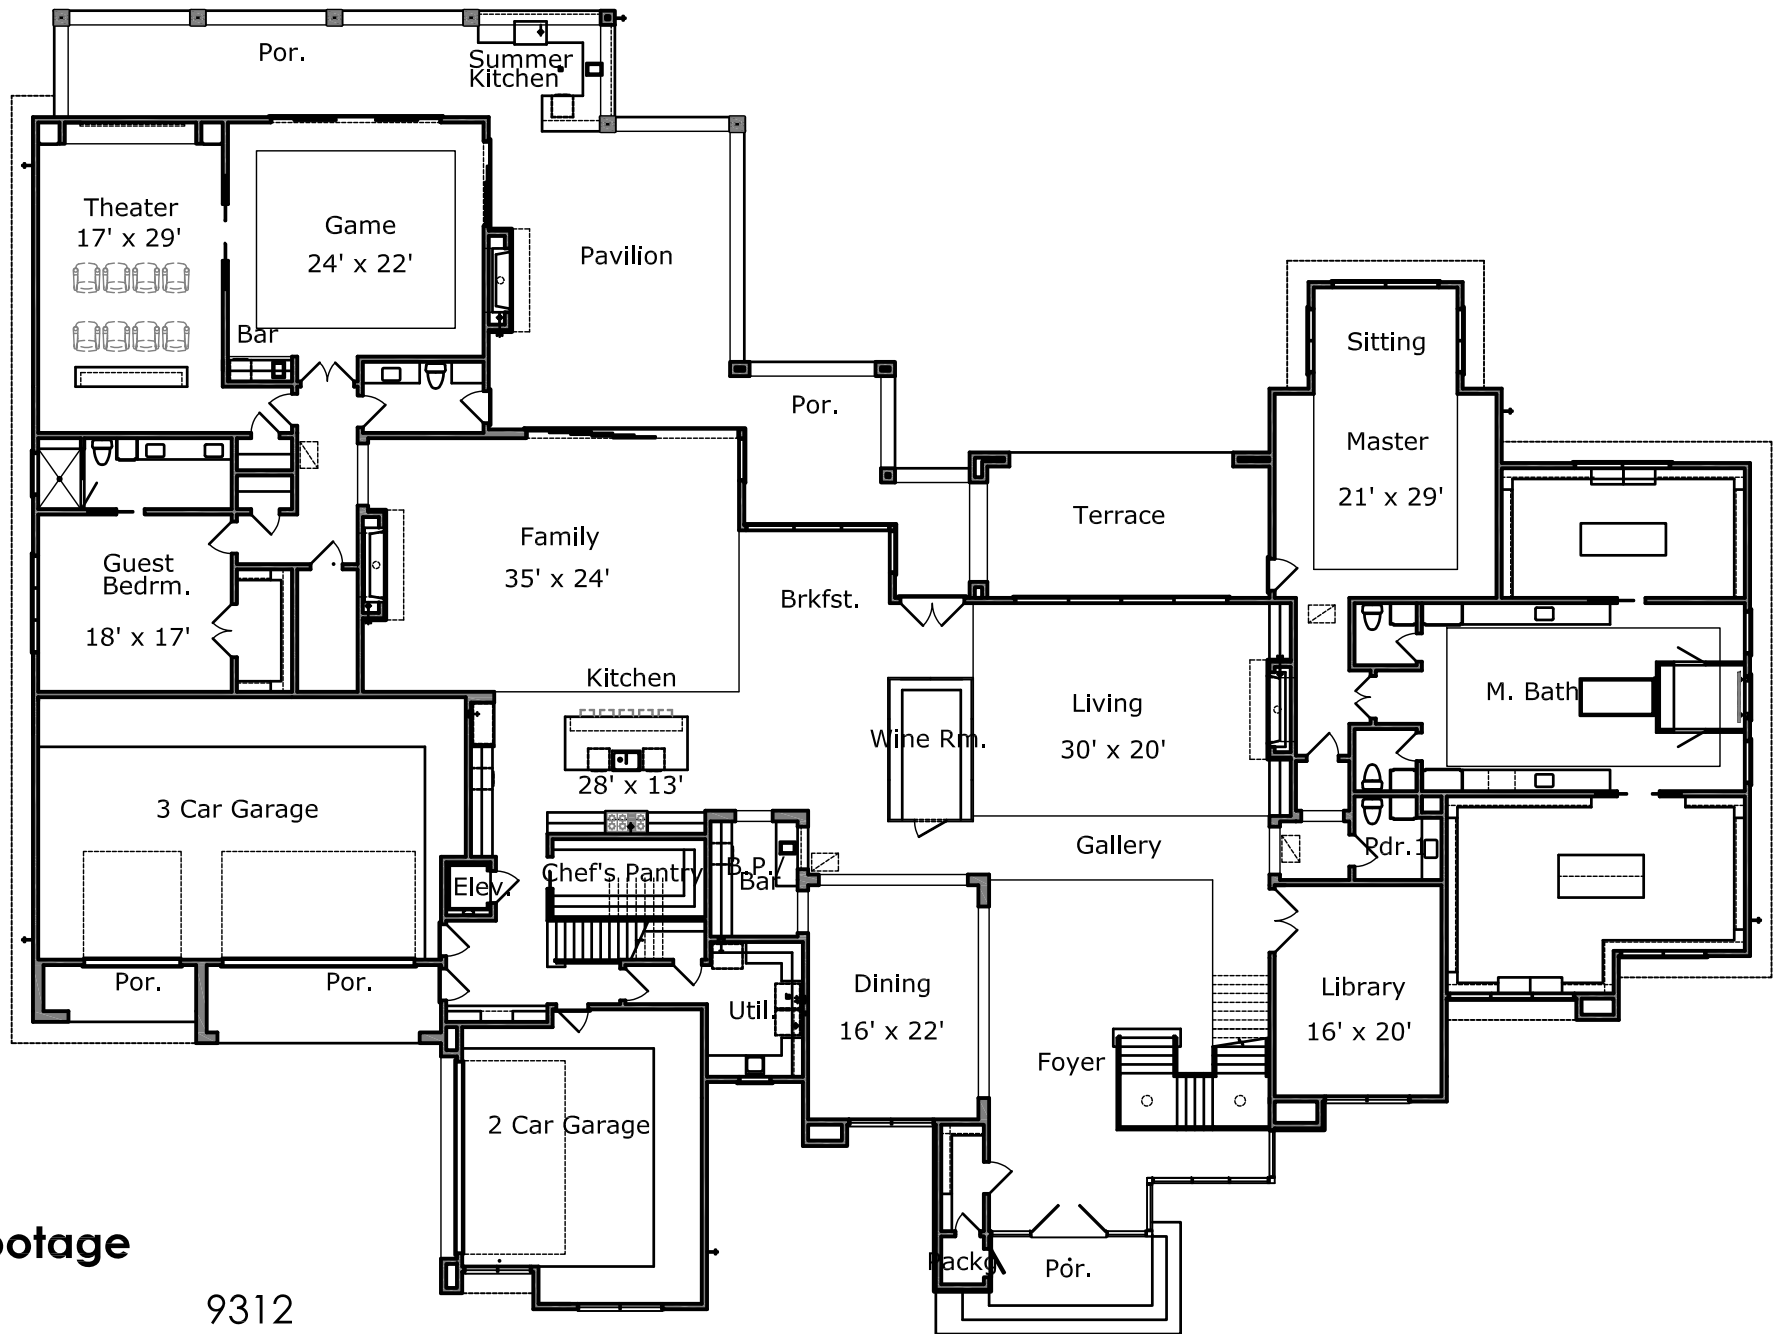

*Simon Luxury Homes*

**Square Footage**

First Floor	9312
Second Floor	4038
<b>Living Area</b>	<b>13350</b>

**First Floor Plan**

**Second Floor Plan**