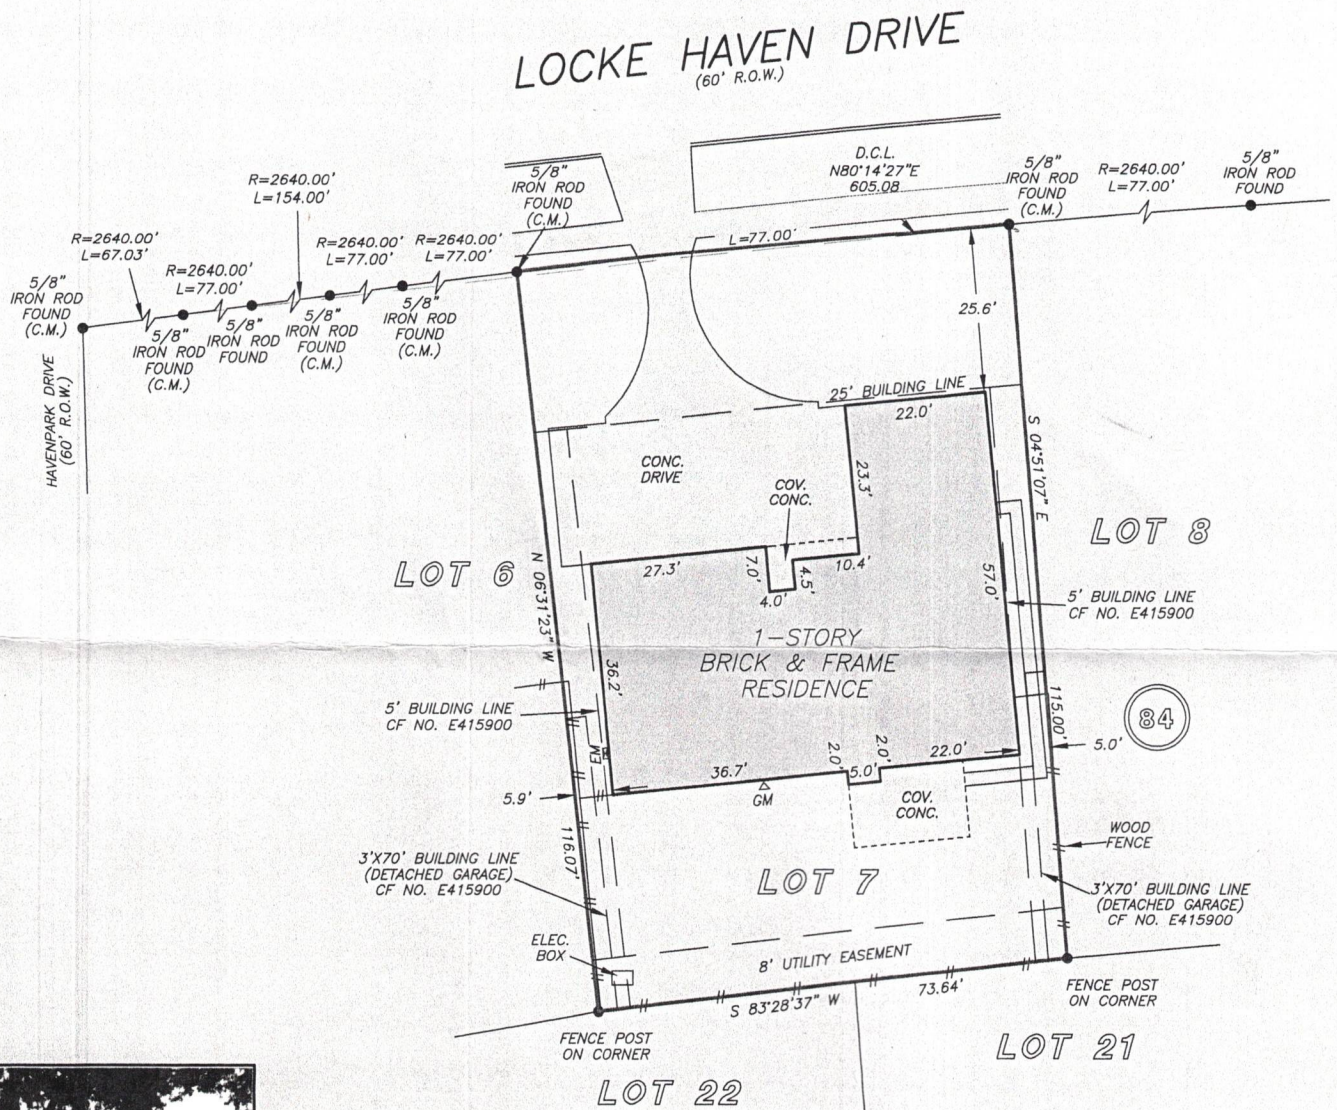

GF NO. 43277-GAT80 GREAT AMERICAN TITLE  
ADDRESS: 16326 LOCKE HAVEN DRIVE  
HOUSTON, TEXAS 77059  
BORROWER: STEPHEN BONNETTE

SCALE: 1" = 30'

# LOT 7, BLOCK 84 BROOK FOREST, SECTION 2

A SUBDIVISION IN HARRIS COUNTY, TEXAS  
ACCORDING TO THE MAP OR PLAT THEREOF RECORDED  
IN VOLUME 220, PAGE 66 OF THE MAP RECORDS  
OF HARRIS COUNTY, TEXAS

NOTE: AUDIO AND VIDEO EASEMENT RECORDED IN CF NO. E415900.  
NOTE: AGREEMENT BY AND BETWEEN DEVELOPER AND H.L.&P. FOR INSTALLATION OF OVERHEAD/UNDERGROUND ELECTRICAL DISTRIBUTION SYSTEM AS PER H.C.C.F. NO. E650803.