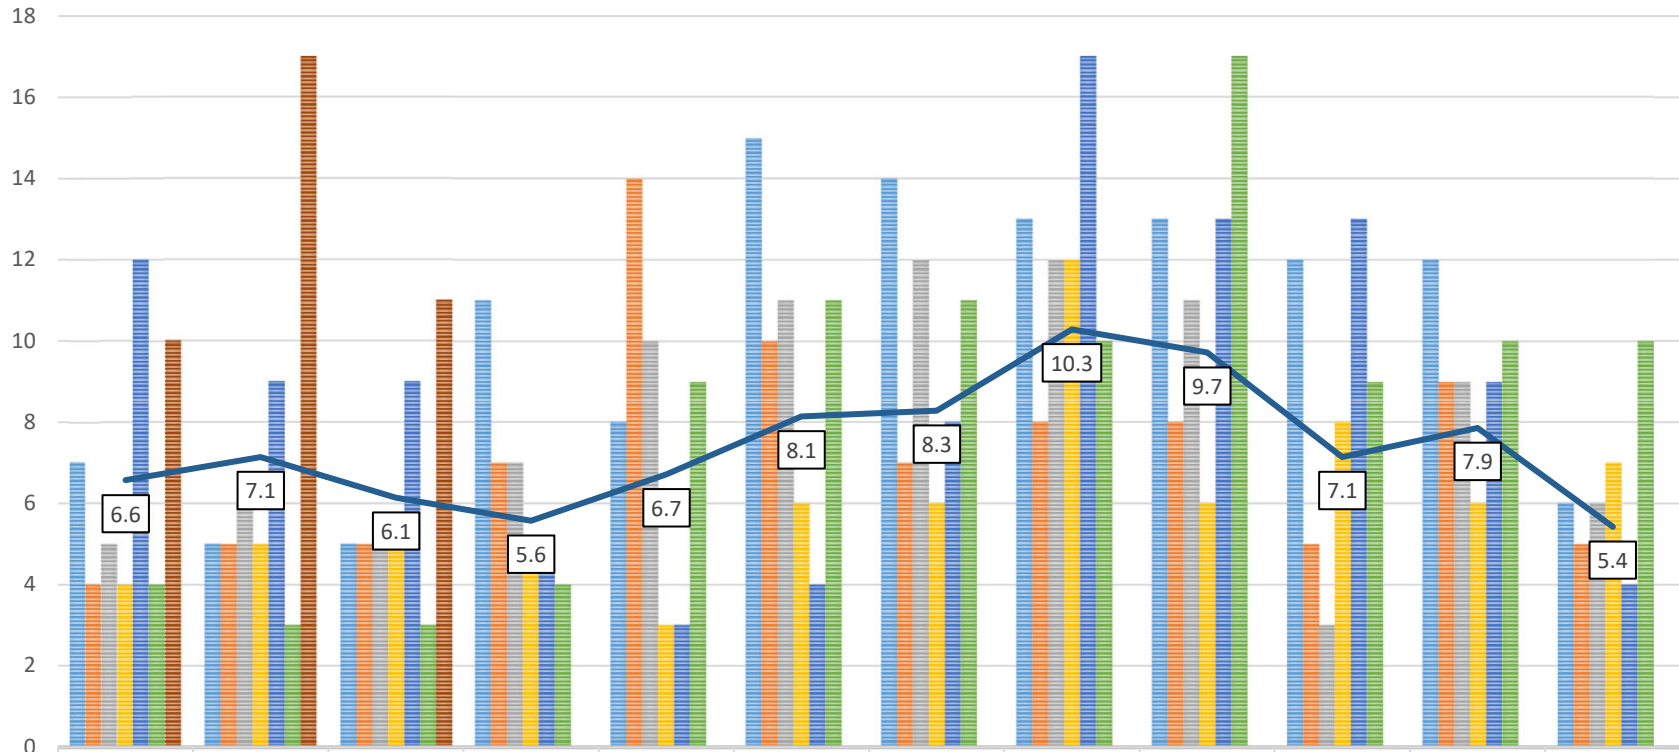

11430 CYPRESSWOOD TRAIL DRIVE 77070 USEAGE IN KGALS, \$17.86/MONTH

	Jan	Feb	Mar	Apr	May	Jun	Jul	Aug	Sep	Oct	Nov	Dec
2019	7	5	5	11	8	15	14	13	13	12	12	6
2018	4	5	5	7	14	10	7	8	8	5	9	5
2017	5	6	5	7	10	11	12	12	11	3	9	6
2016	4	5	5	5	3	6	6	12	6	8	6	7
2015	12	9	9	5	3	4	8	17	13	13	9	4
2014	4	3	3	4	9	11	11	10	17	9	10	10
2020	10	17	11	0	0	0	0	0	0	0	0	0
Avg	6.6	7.1	6.1	5.6	6.7	8.1	8.3	10.3	9.7	7.1	7.9	5.4

■ 2019
 ■ 2018
 ■ 2017
 ■ 2016
 ■ 2015
 ■ 2014
 ■ 2020
 — Avg